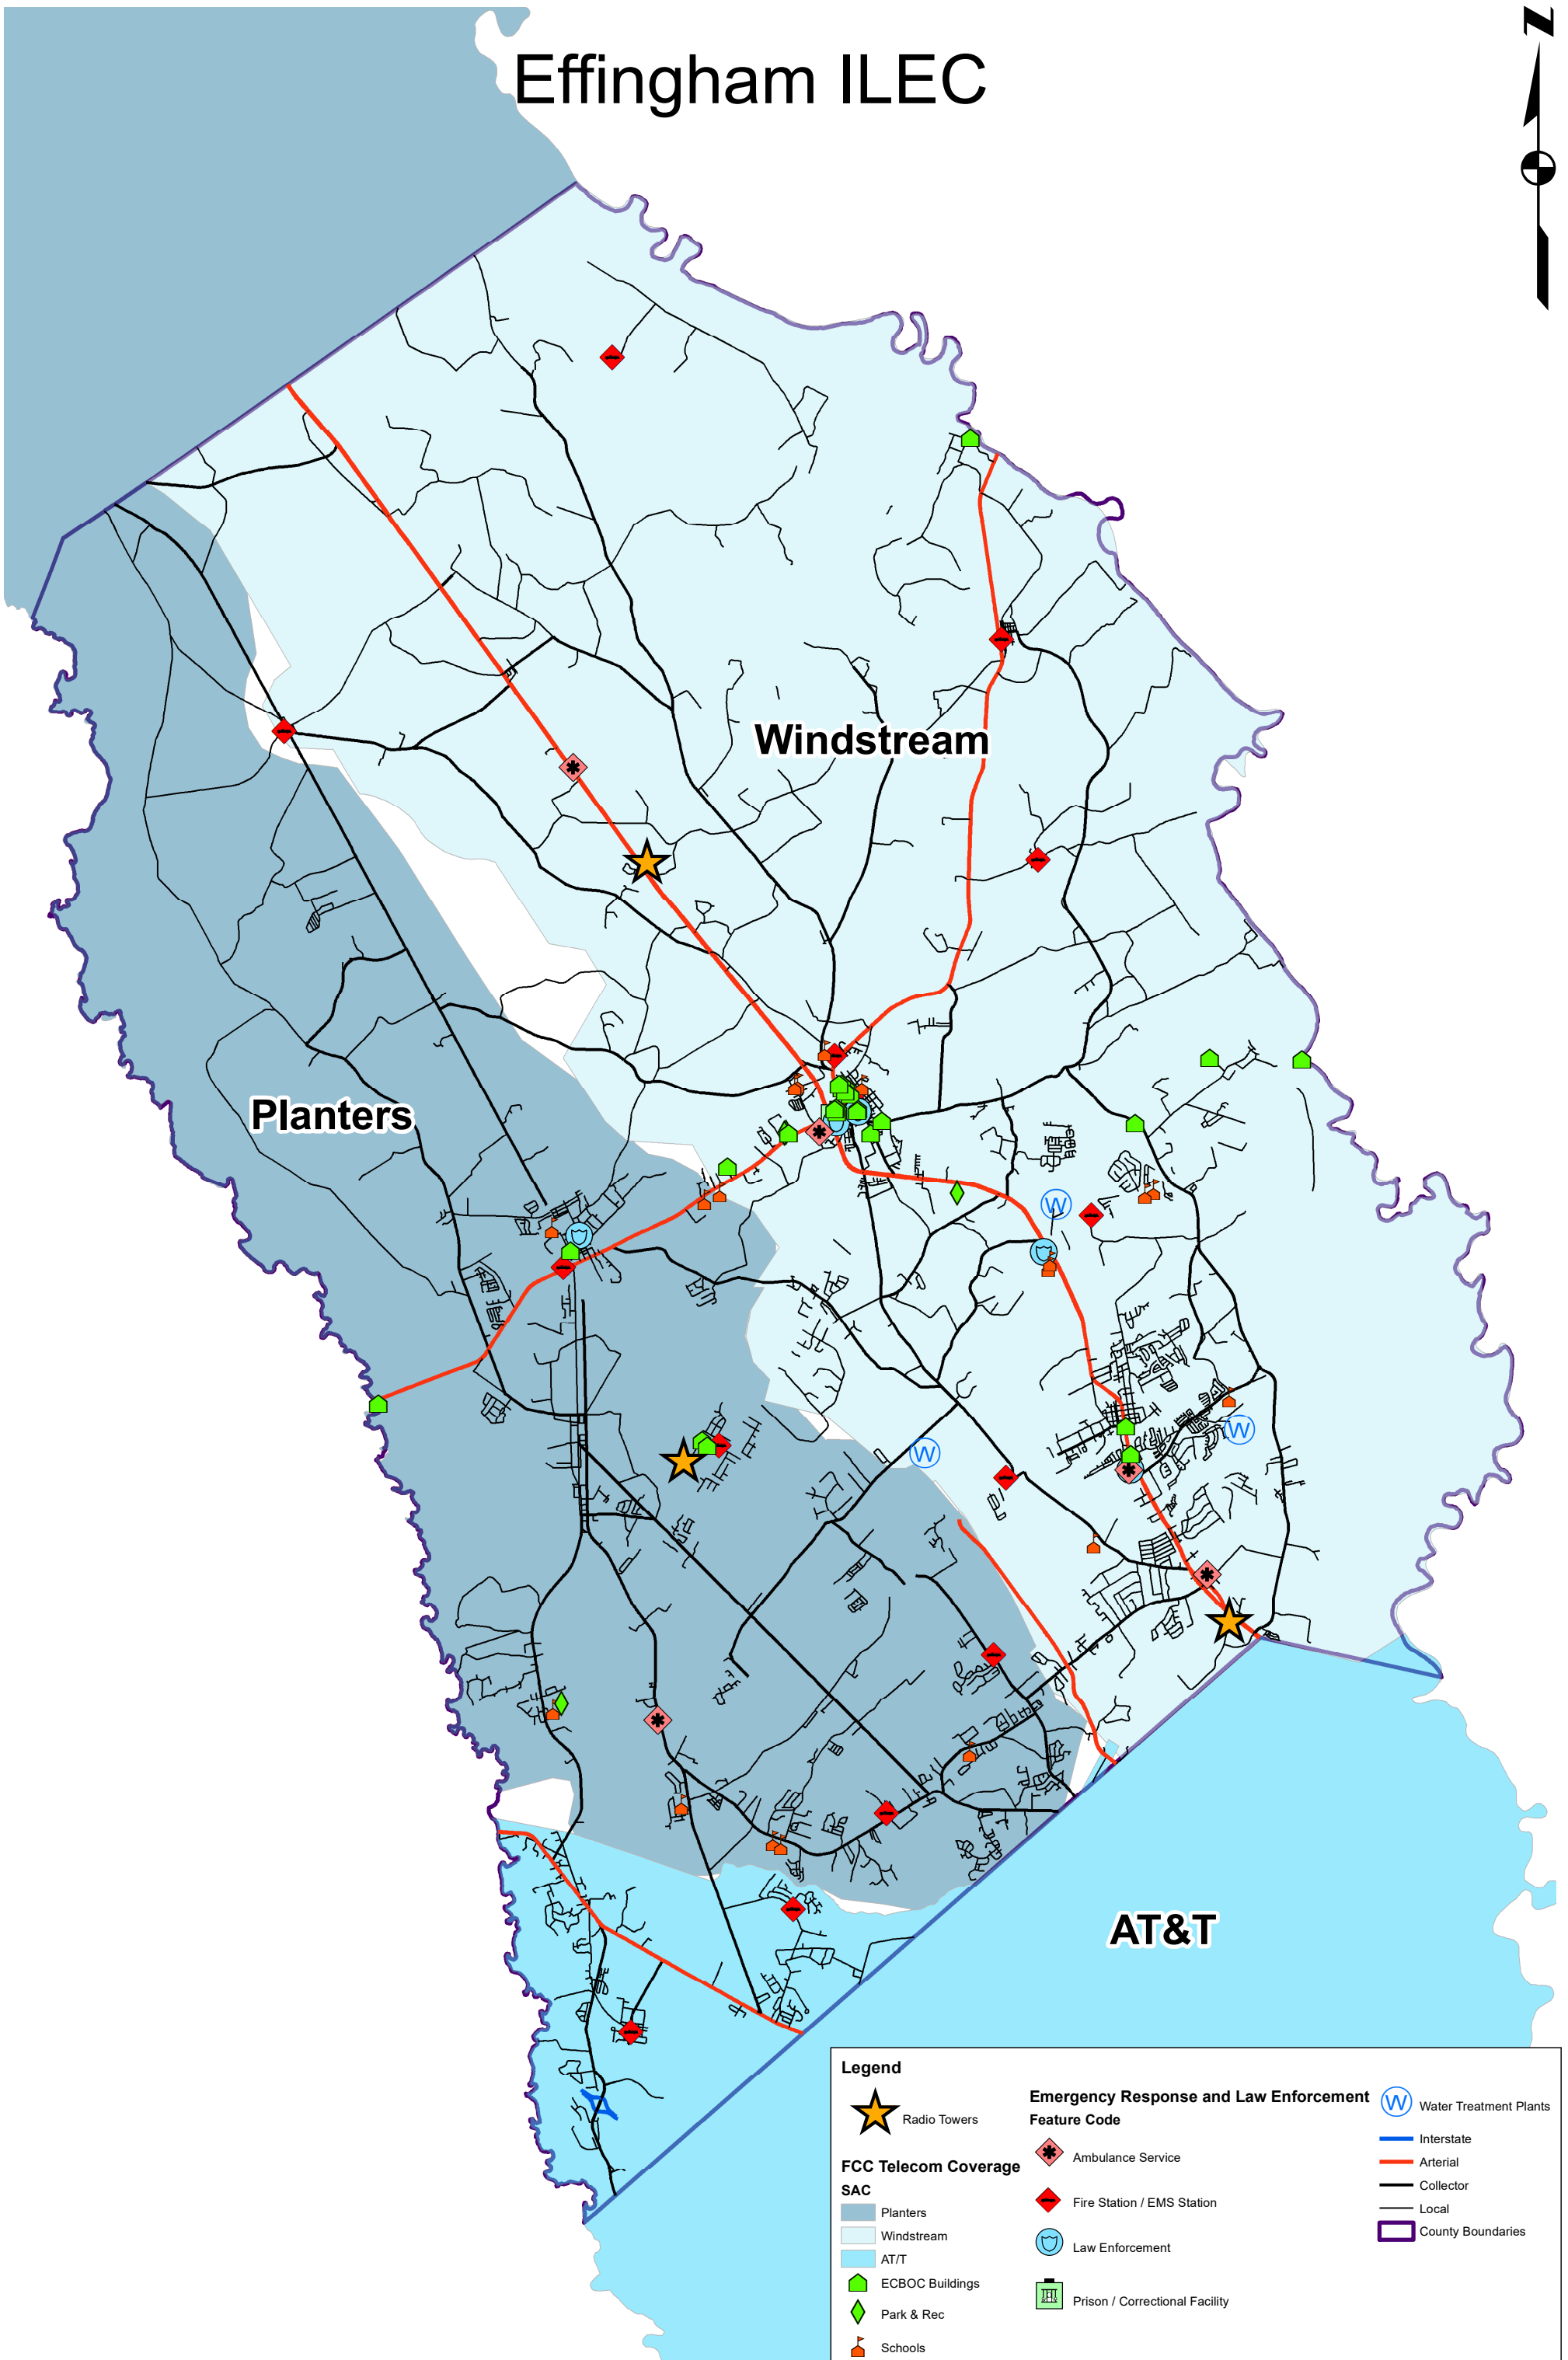

Effingham ILEC

Legend

Radio Towers	Emergency Response and Law Enforcement	Water Treatment Plants
FCC Telecom Coverage	Feature Code	Interstate
SAC	Ambulance Service	Arterial
Planters	Fire Station / EMS Station	Collector
Windstream	Law Enforcement	Local
AT/T	Prison / Correctional Facility	County Boundaries
ECBOC Buildings		
Park & Rec		
Schools		