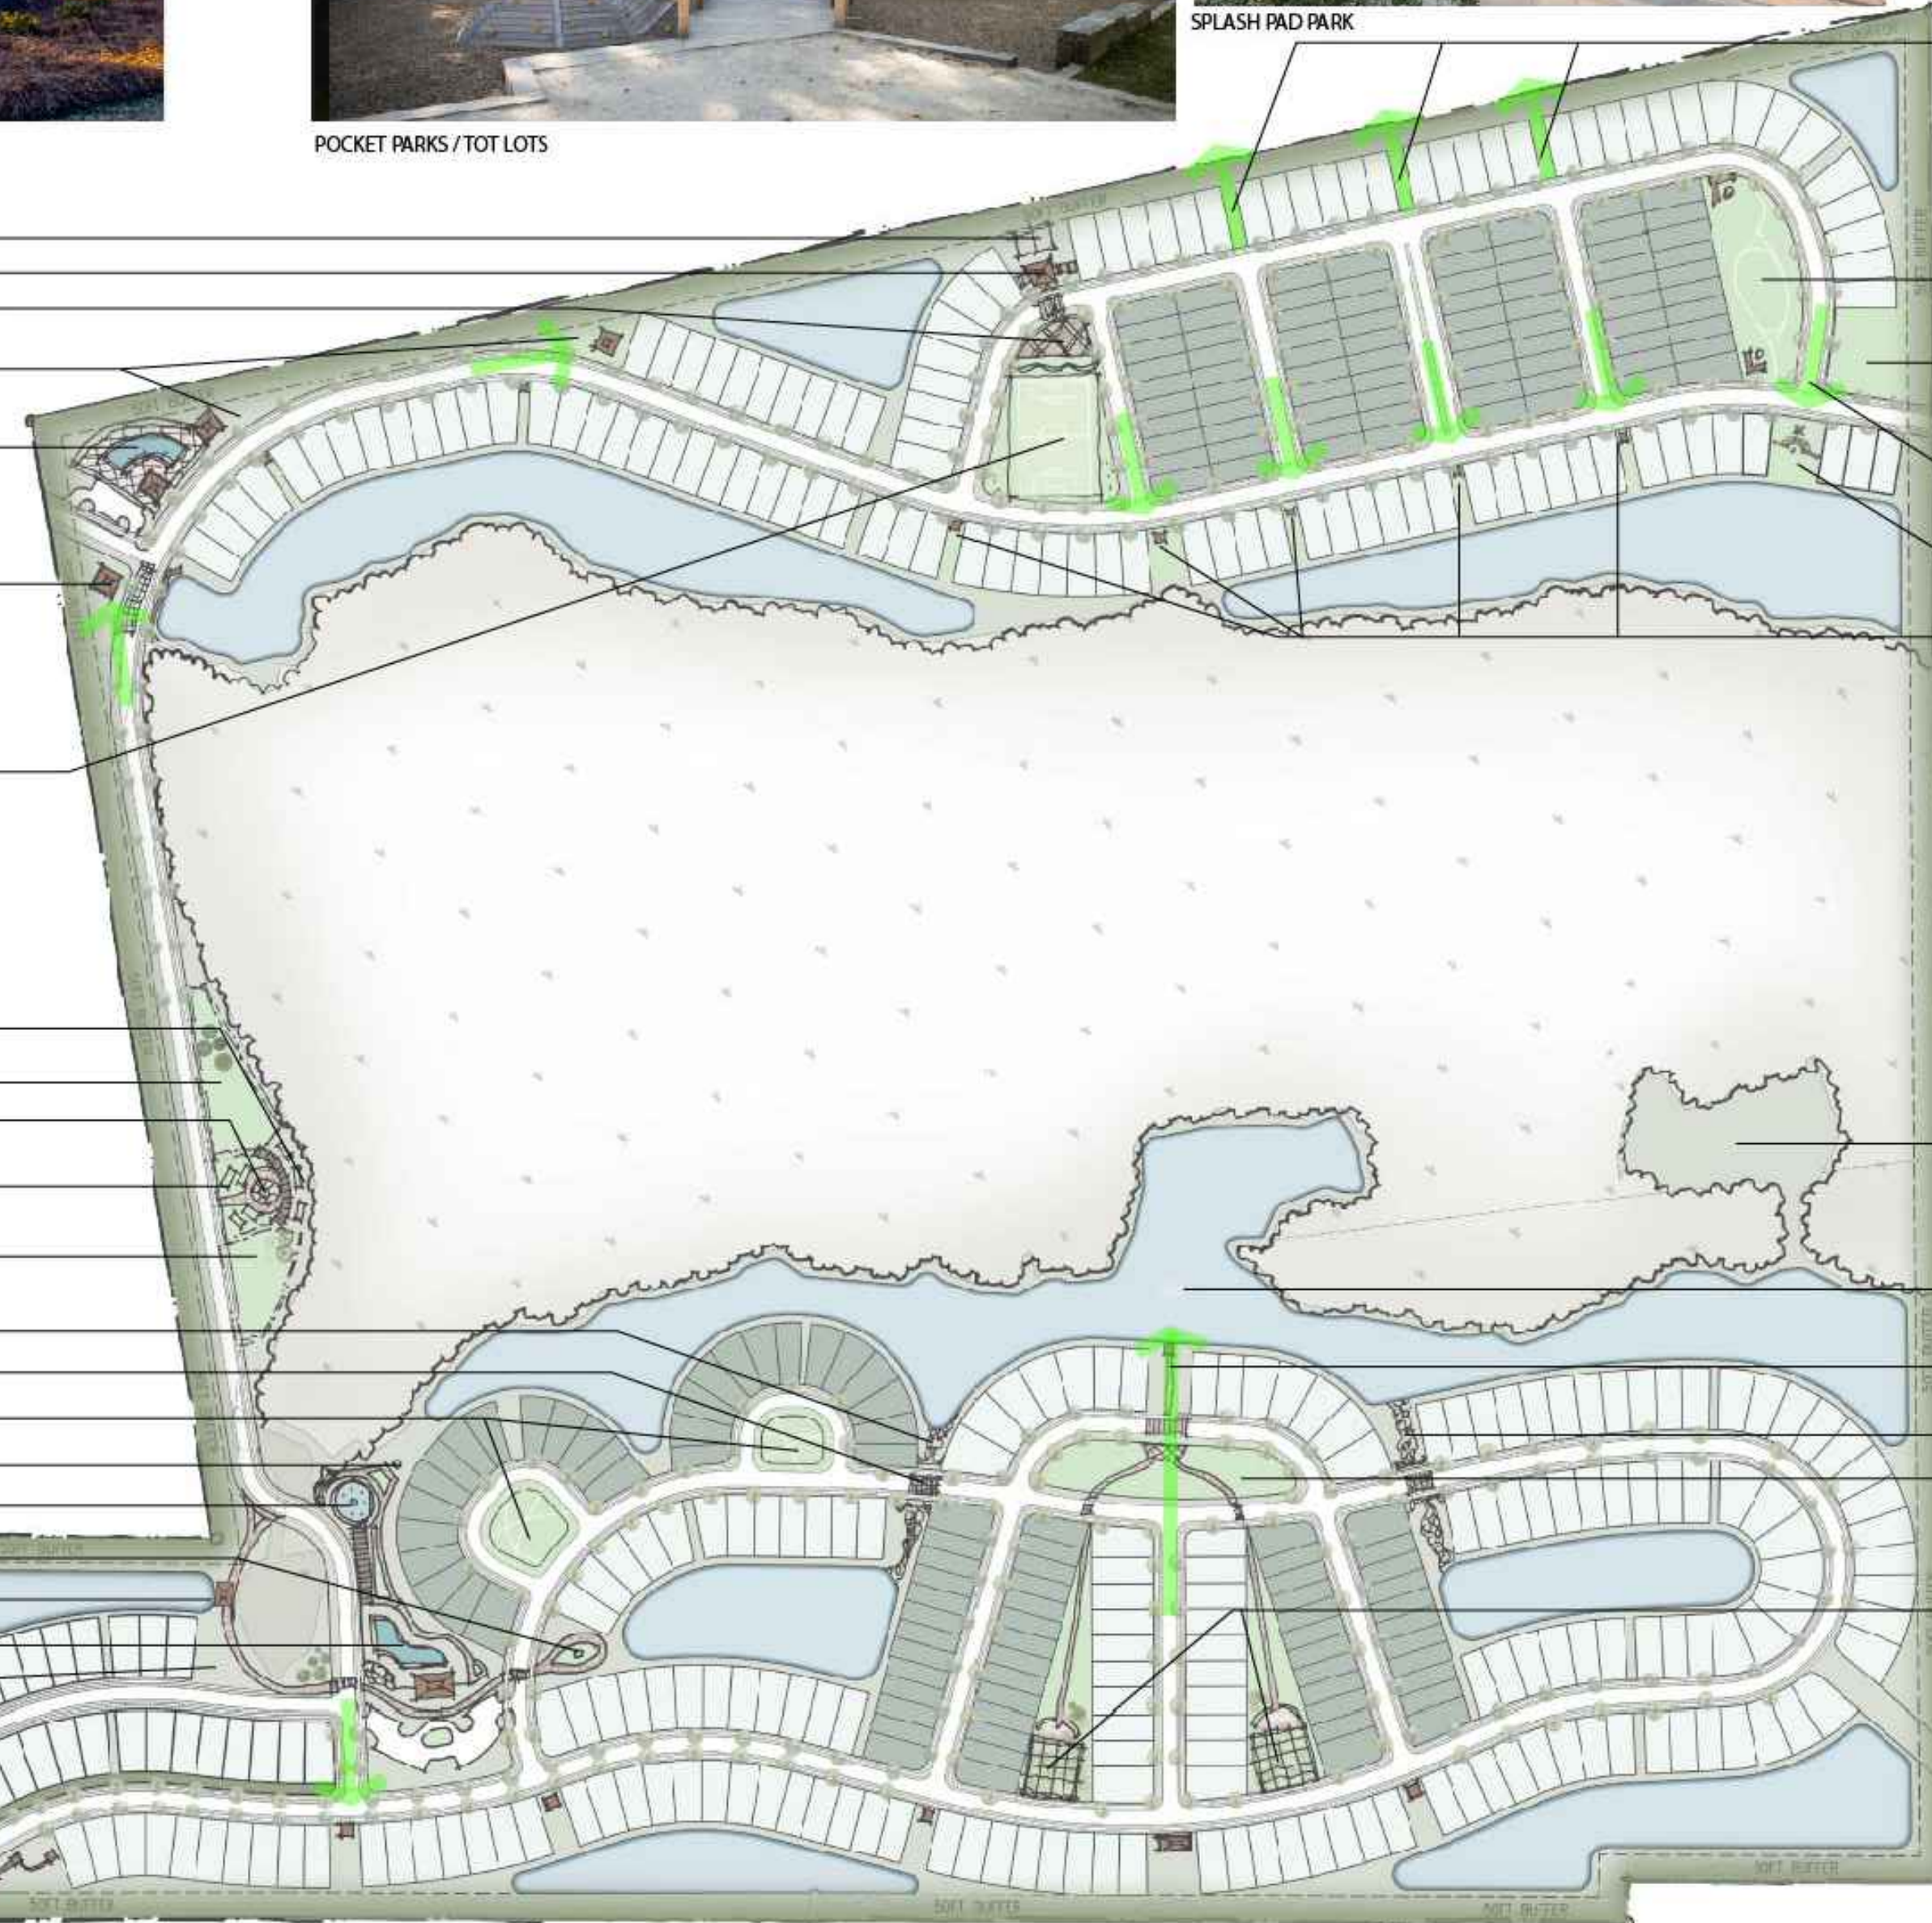

MAINROAD ENTRY SIGNAGE

MAINROAD ENTRY FEATURE

POCKET PARKS / TOT LOTS

SPLASH PAD PARK

PLAYGROUND / SPLASH PARK

COMMUNITY POOLS WITH NATURAL ELEMENTS

COMMUNITY THEMING / MAIL

TRAIL SIGNAGE

TARIL CYCLING

- PICKLEBALL PAVILLION
- CHILDREN PLAYGROUND
- BAZEBO & FIREPIT
- CLUB HOUSE/ AMENITY AREA & POOL WITH BAJA SHELF & VIEW INTO WOODED BUFFER
- ENTRY COLUM
- SOCCER FIELD/ OPEN SPACE PLAY
- BENCHES/TABLES/SWINGS
- LARGE DOG PARK
- FIREPIT ARBOR
- CORN HOLE
- SMALL DOG PARK
- STREAM BED
- LANDSCAPED ENTRY TO PARK
- PARK
- ART
- SPLASH PAD PARK
- ART PARK
- WILDLIFE TRAIL/ LOOKOUT
- CLUB HOUSE/ AMENITY AREA & POOL
- VOLLEYBALL
- ENTRY SIGN/ FEATURE
- LANDSCAPED ENTRY
- ENTRY COLUM
- LANDSCAPE ENTRY DRIVE

- SCULPTURE GARDENS
- POCKET PARK/ LANDSCAPED ENTRY
- VIEWS INTO WETLAND AND WATER
- WATERSIDE PARK
- GAZEBO & MAIL

LEARNING GARDEN

COMMUNITY GARDEN

DOG PARK

TRAILS

- NATURE PARK
- FOUNTAIN
- LAKESIDE PARK
- DRY STREAM BED
- PARK
- COMMUNITY GARDEN

JUNE 2024