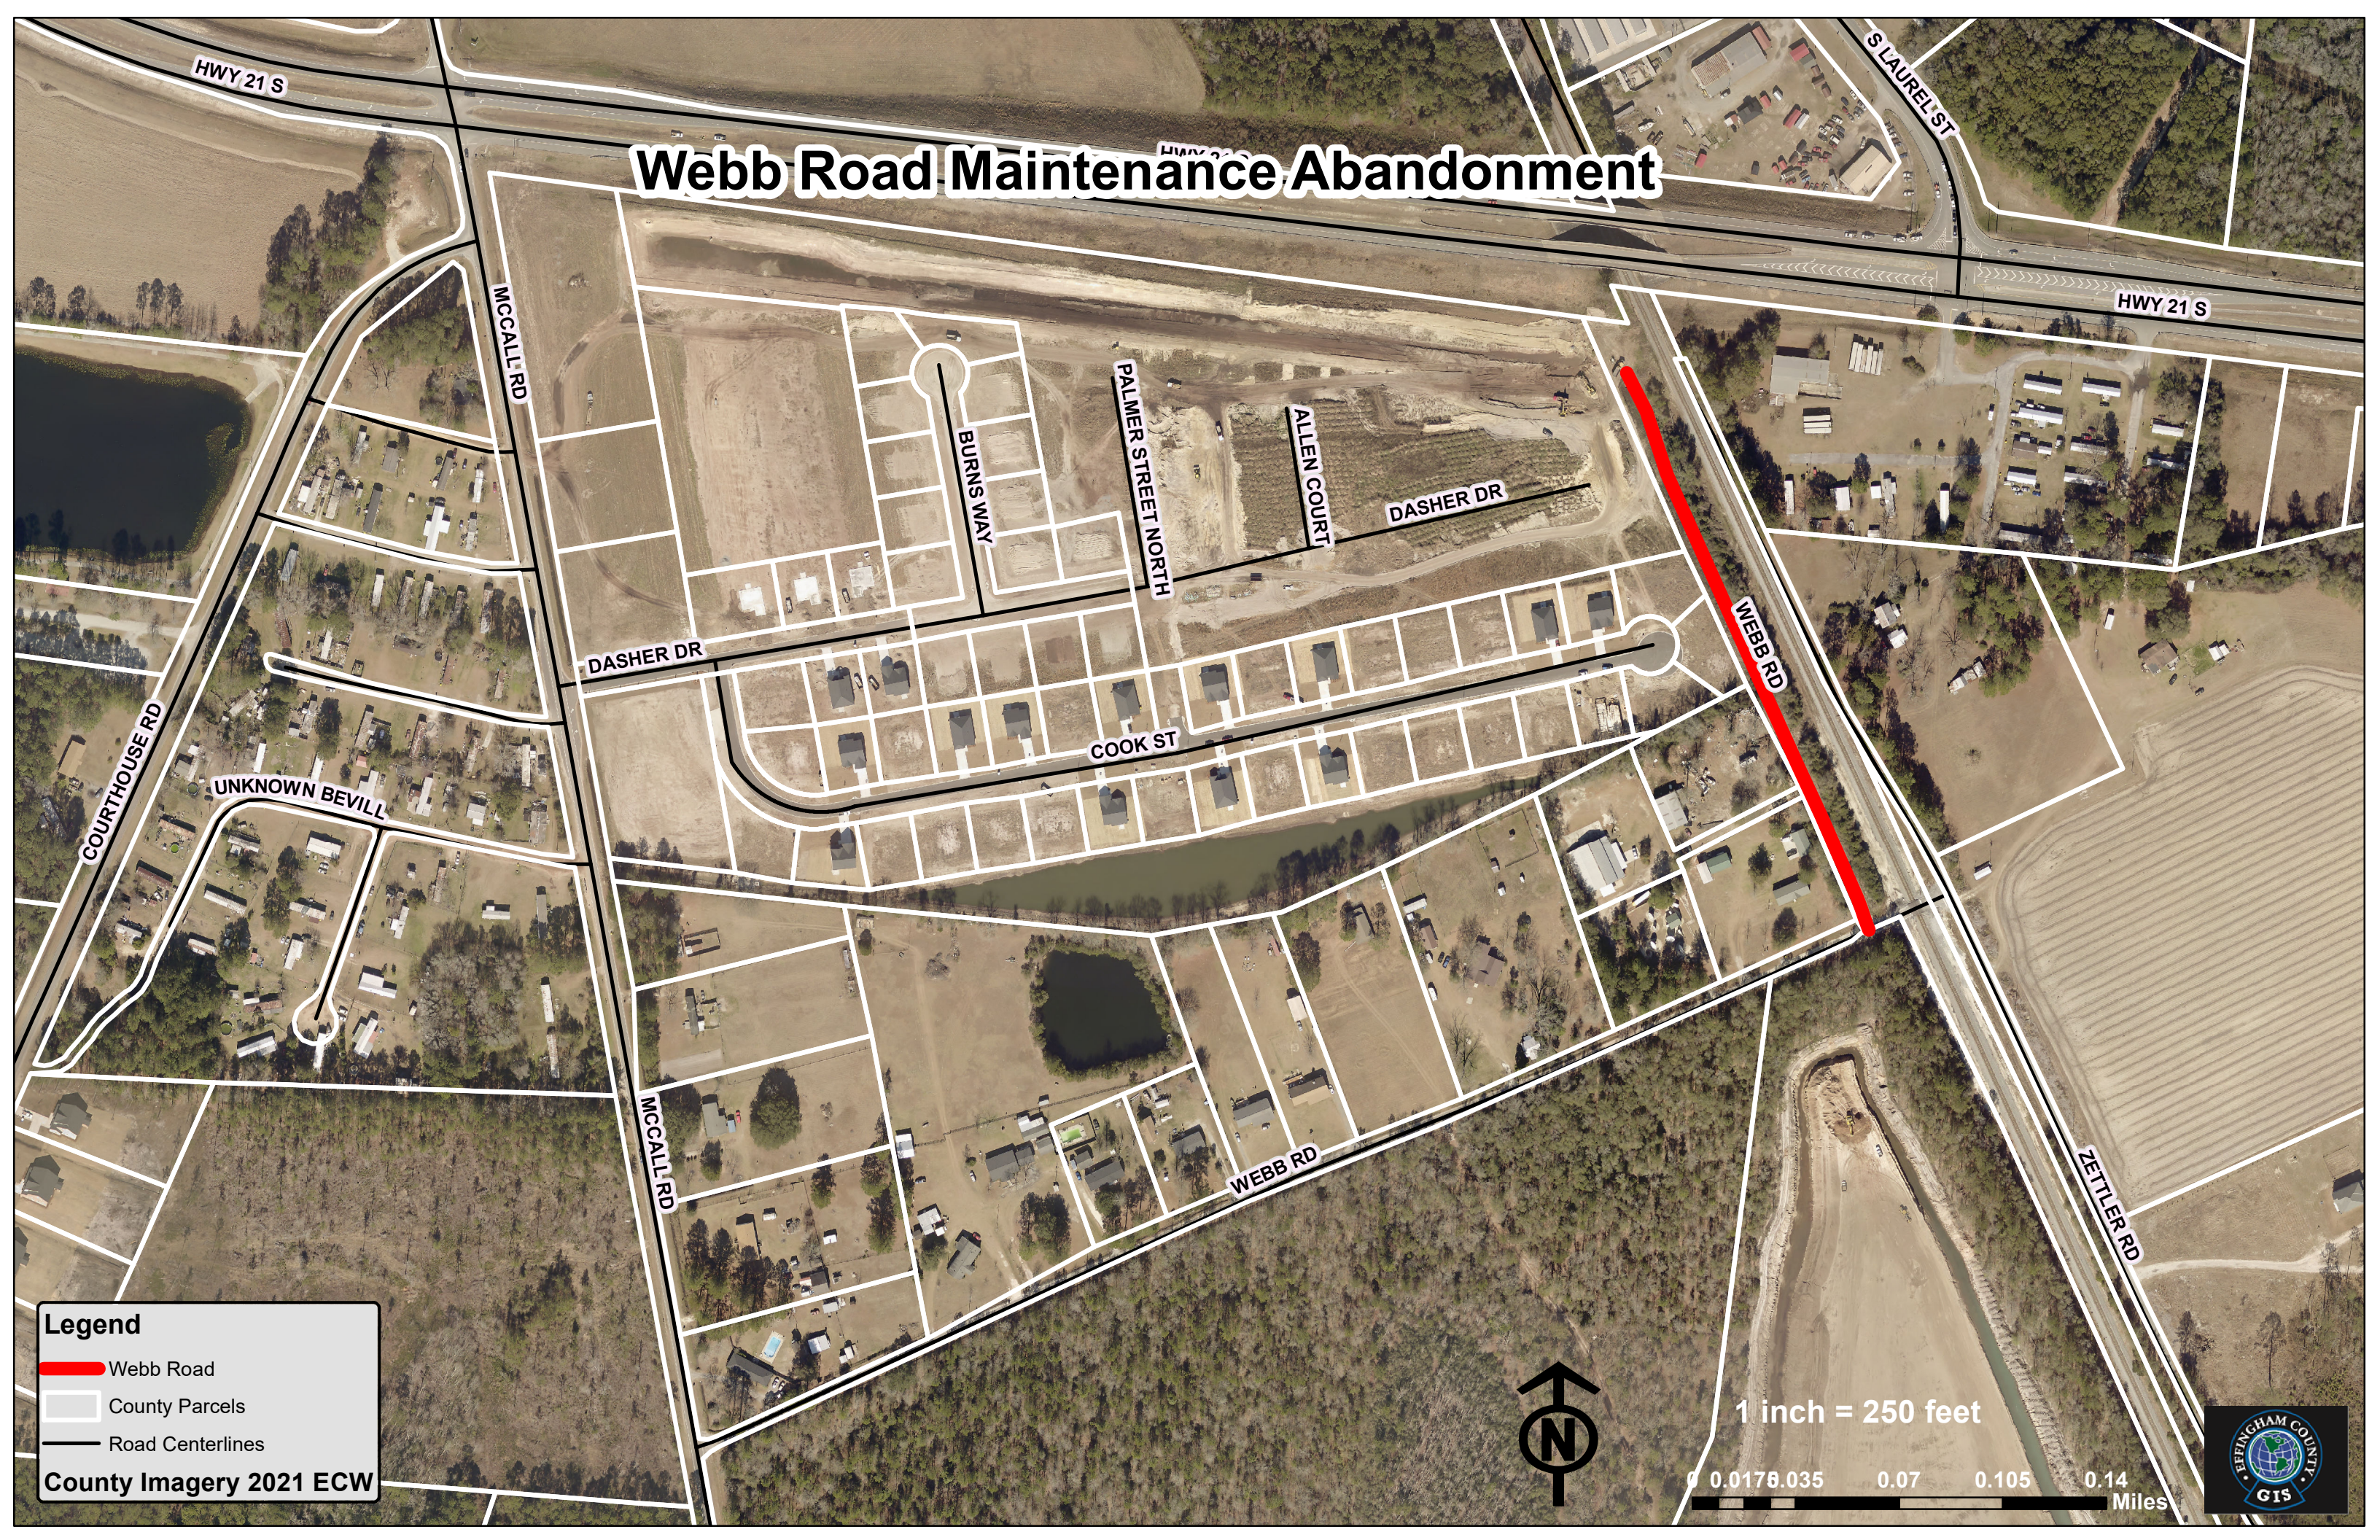

Webb Road Maintenance Abandonment

Legend

-  Webb Road
-  County Parcels
-  Road Centerlines

County Imagery 2021 ECW

1 inch = 250 feet