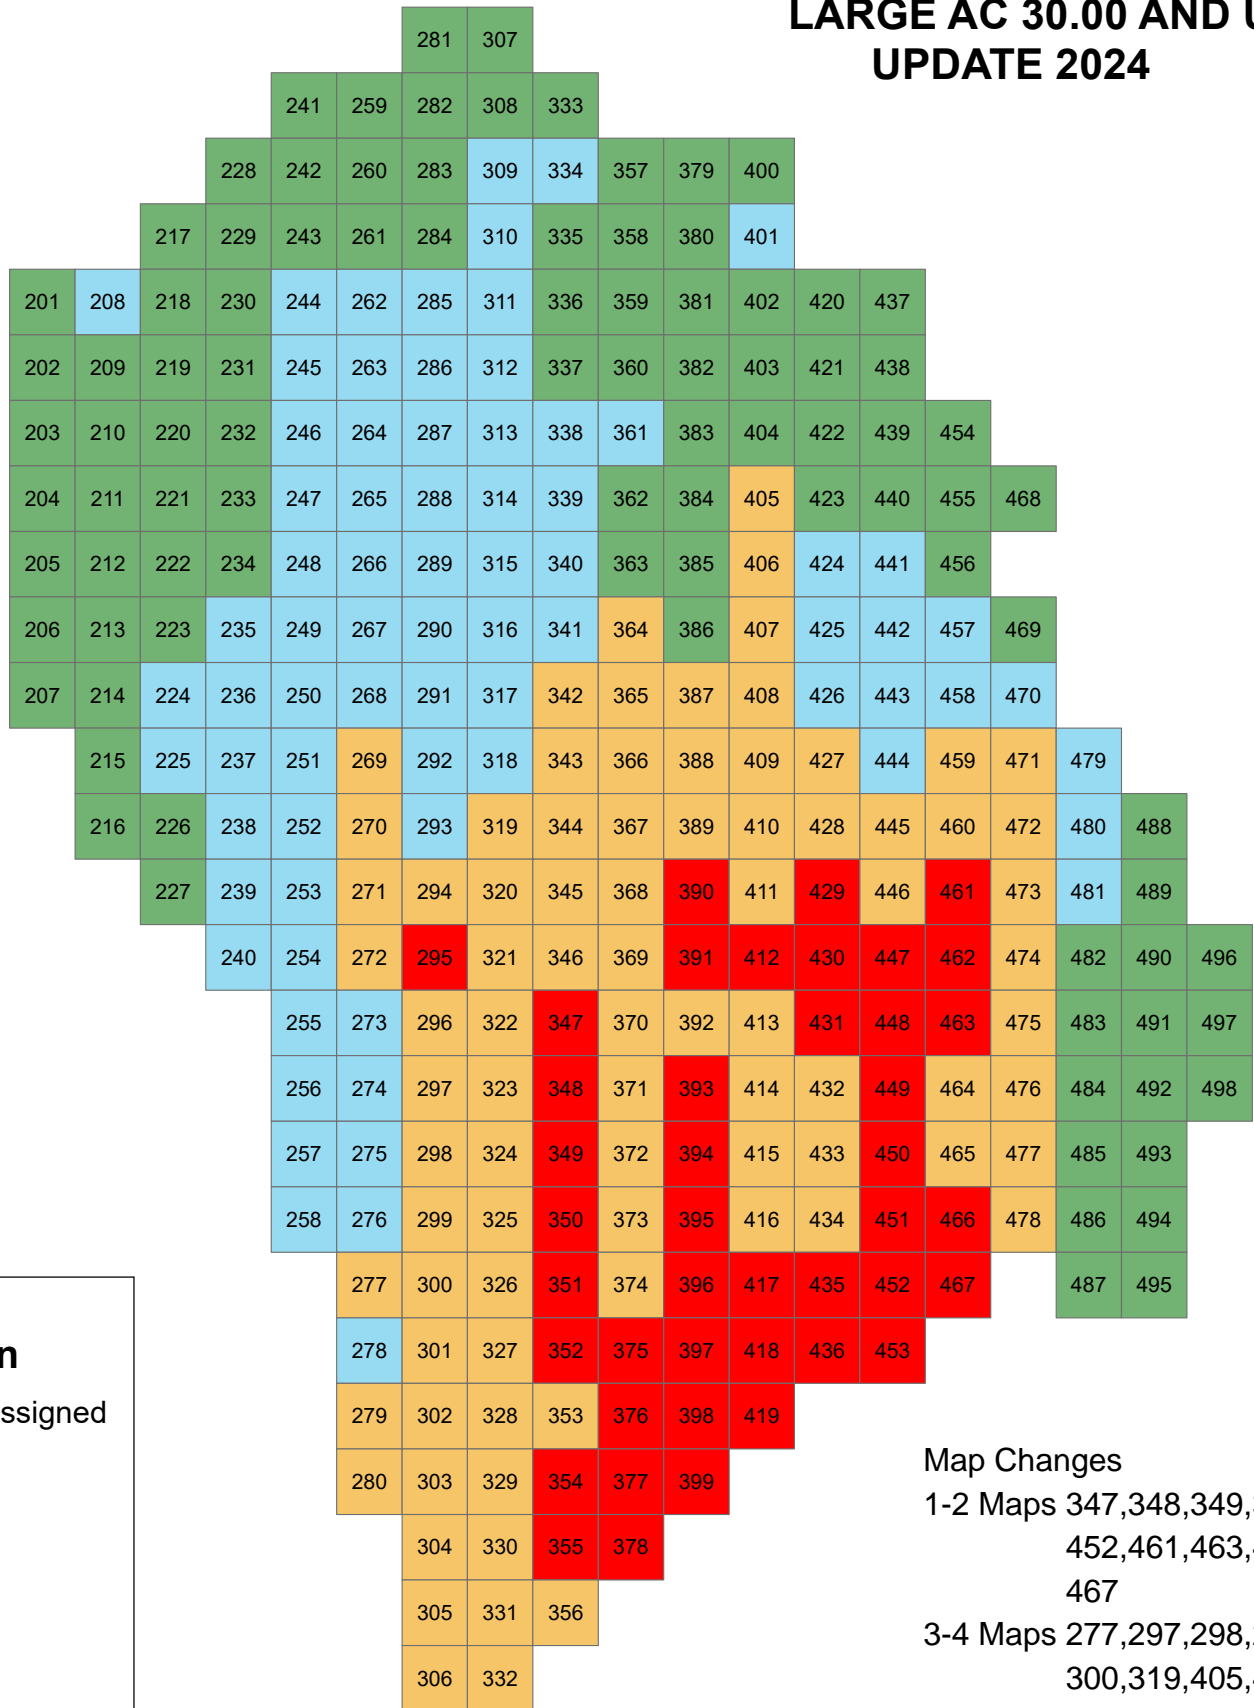

# SMALL AC 1.00 -29.99 LARGE AC 30.00 AND UP UPDATE 2024

## Location

- Unassigned
- 1-2
- 3-4
- 5-6
- 7-8
- 9
- 3-5 Combo
- 1-3 Combo

Date: 5/14/2024

1 inch = 4 miles

## Map Changes

- 1-2 Maps 347,348,349,350,  
452,461,463,466,  
467
- 3-4 Maps 277,297,298,299,  
300,319,405,406,  
407,408
- 5-6 Maps 224,225,340,341,  
424,442
- 7-8 Maps 357,358,359,379  
380,400

## Location

-  Unassigned
-  1-2
-  3-4
-  5-6
-  7-8
-  9
-  3-5 Combo
-  1-3 Combo

Date: 6/9/2023

1 inch = 4 miles