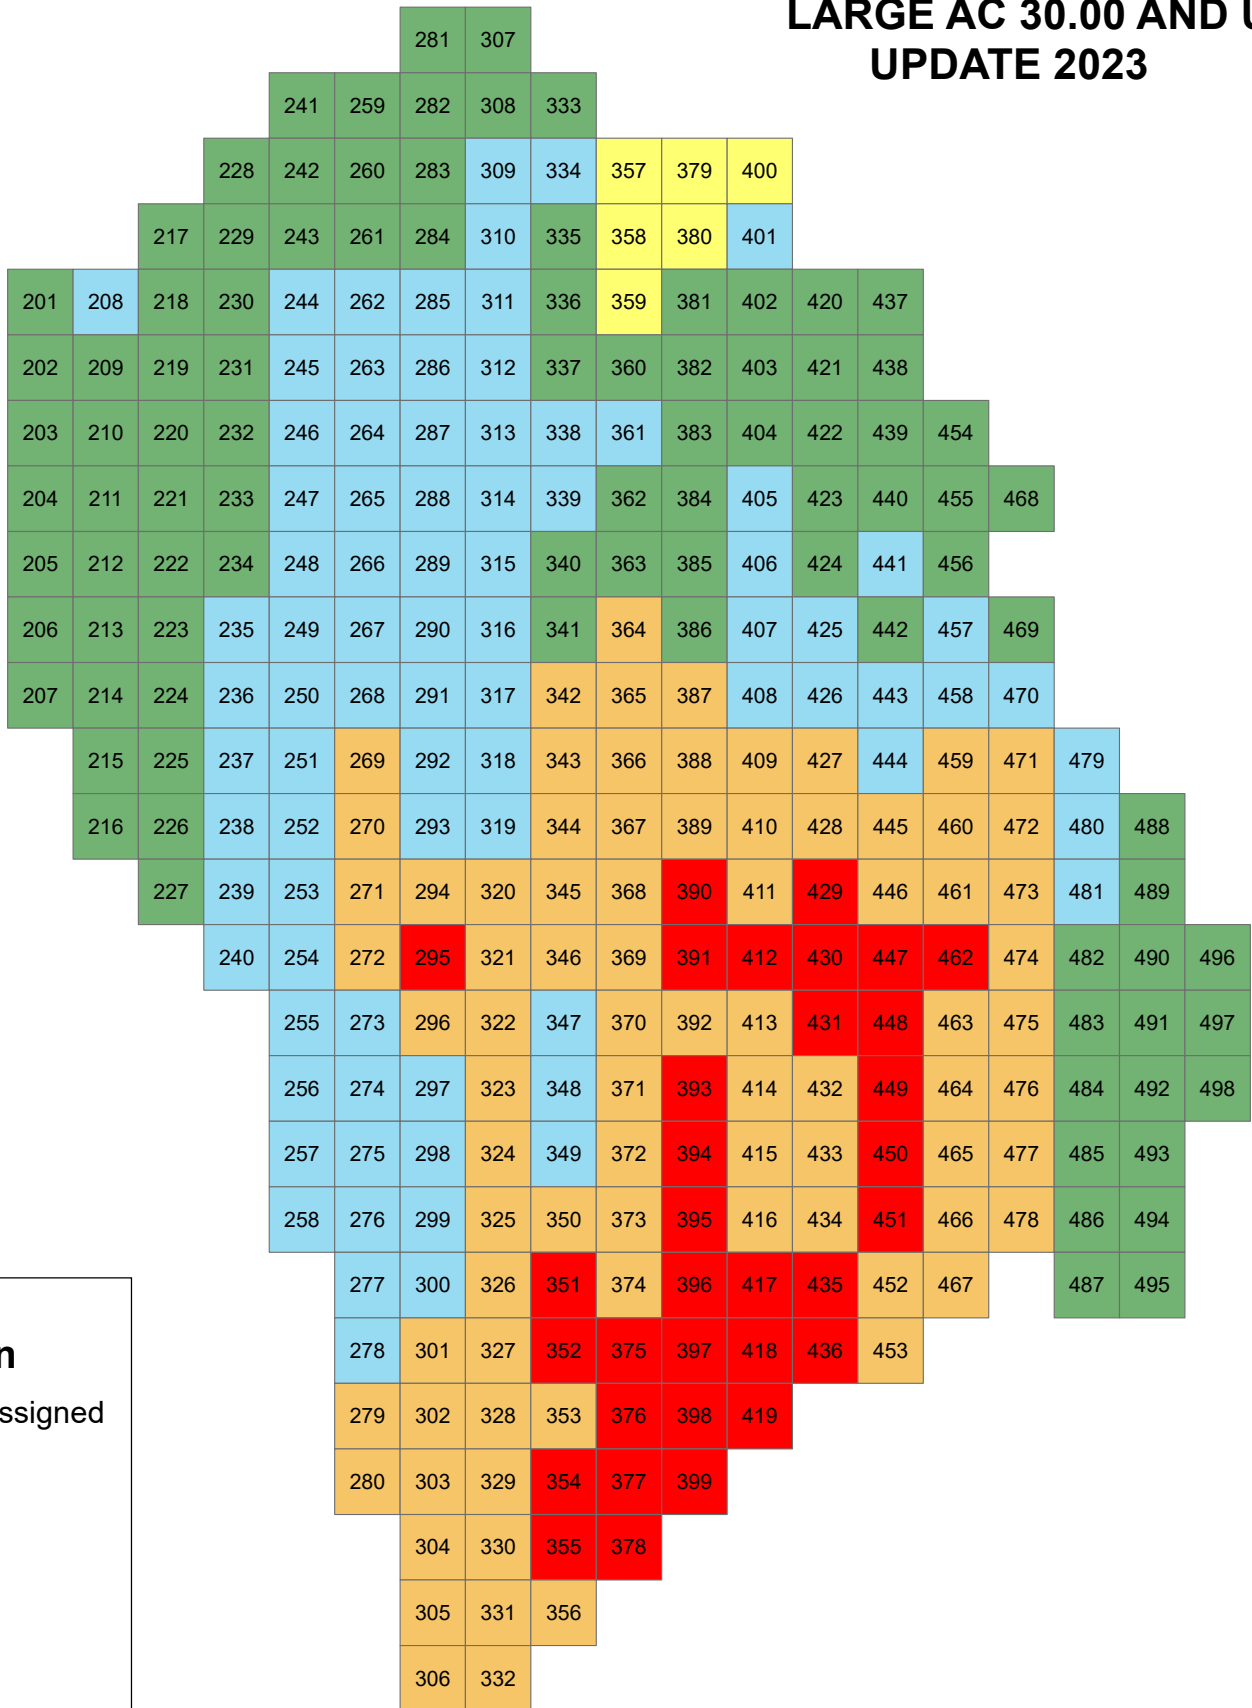

## Location

- Unassigned
- 1-2
- 3-4
- 5-6
- 7-8
- 9
- 3-5 Combo
- 1-3 Combo

Date: 5/14/2024

1 inch = 4 miles

## Map Changes

- 1-2 Maps 347,348,349,350,  
452,461,463,466,  
467
- 3-4 Maps 277,297,298,299,  
300,319,405,406,  
407,408
- 5-6 Maps 224,225,340,341,  
424,442
- 7-8 Maps 357,358,359,379  
380,400

# SMALL AC 1.00 -29.99 LARGE AC 30.00 AND UP UPDATE 2023

## Location

-  Unassigned
-  1-2
-  3-4
-  5-6
-  7-8
-  9
-  3-5 Combo
-  1-3 Combo

Date: 6/9/2023

1 inch = 4 miles