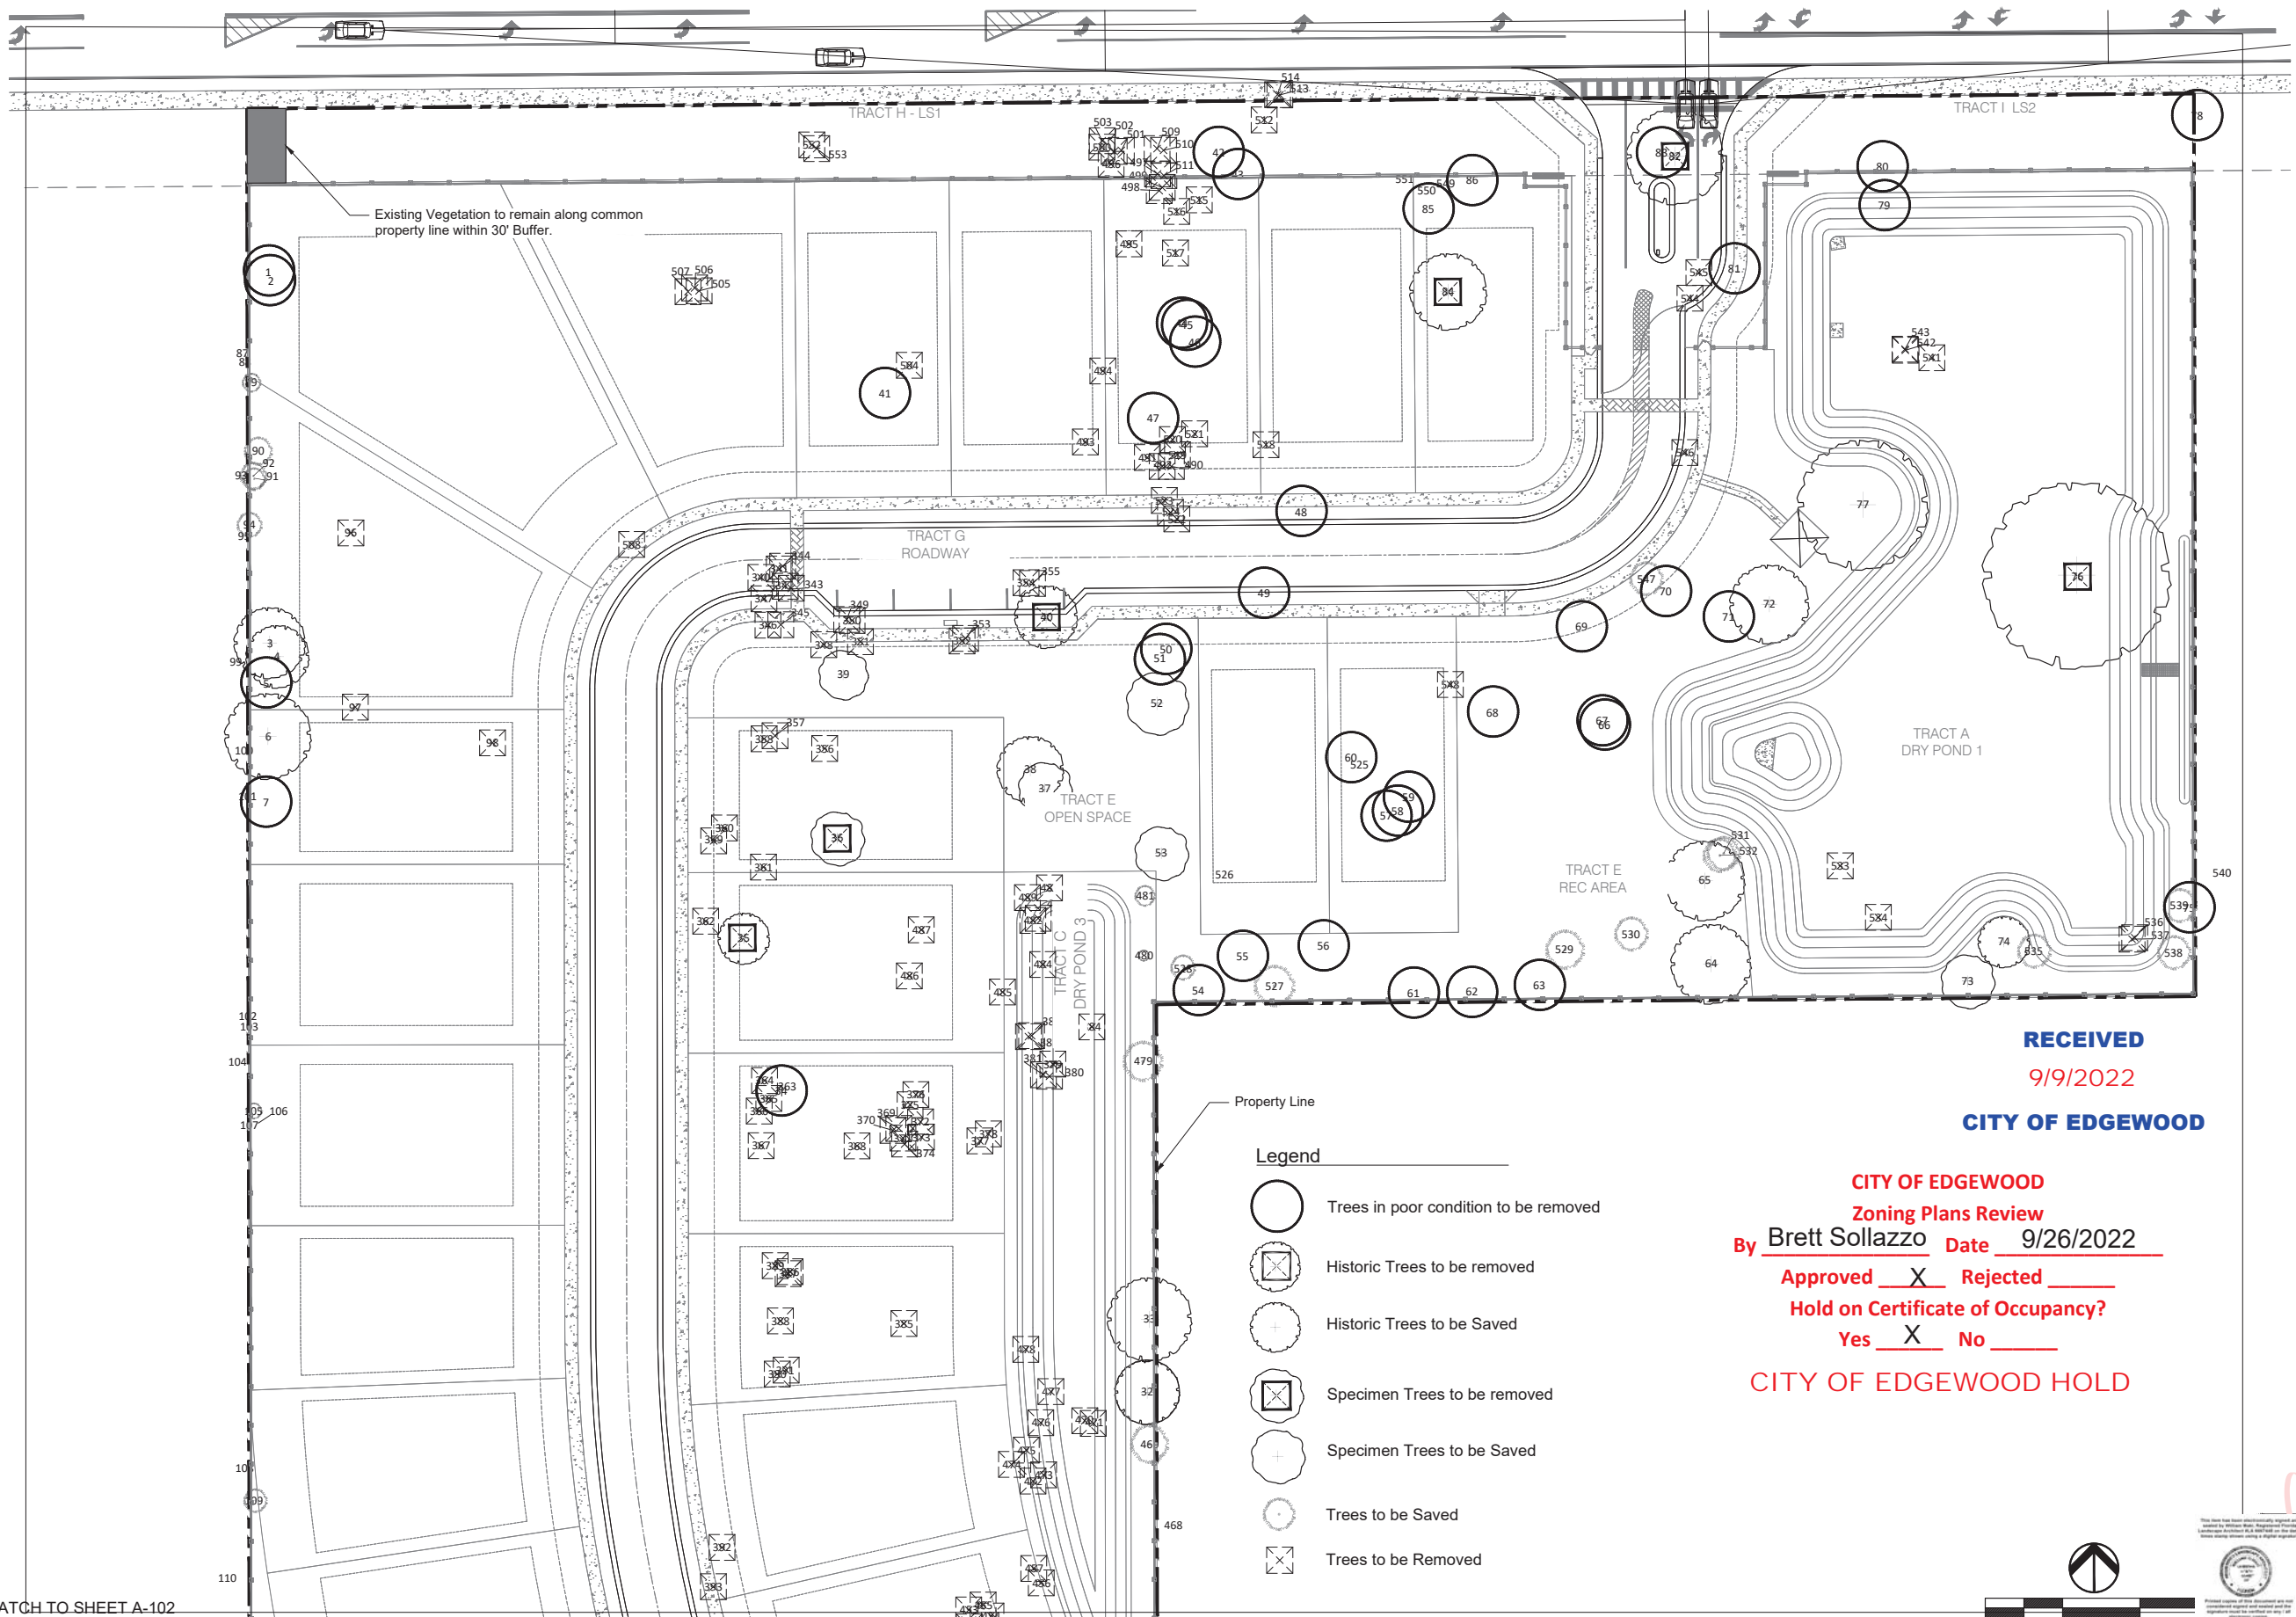

1. **Legend**
2. Trees in poor condition to be removed
   - Historic Trees to be removed
   - Historic Trees to be Saved
   - Specimen Trees to be removed
   - Specimen Trees to be Saved
   - Trees to be Saved
   - Trees to be Removed

RECEIVED
9/9/2022
CITY OF EDGEWOOD

CITY OF EDGEWOOD
Zoning Plans Review
By Brett Sollazzo Date 9/26/2022
Approved ☒ Rejected ☐
Hold on Certificate of Occupancy?
Yes ☒ No ☐
CITY OF EDGEWOOD HOLD

MATCH TO SHEET A-102
MATCH TO SHEET A-101

Digitally signed by **William G Maki**
Date: **2022.09.09 14:37:46 -0400**

daly design group inc.
Urban Planning, Landscape Architecture, Project Management, Development Consulting
913 N Pennsylvania Ave, Winter Park, FL 32789 (407) 740-7373 www.dalydesign.com

REV	DATE	DESCRIPTION	BY

Trees Removal & Saved Plan
Arbor Plan
Haven Oak
Orlando, FL

PROJECT NO. **1930**
SCALE **1"=30'**
DATE **June 2022**
SHEET **A-101**