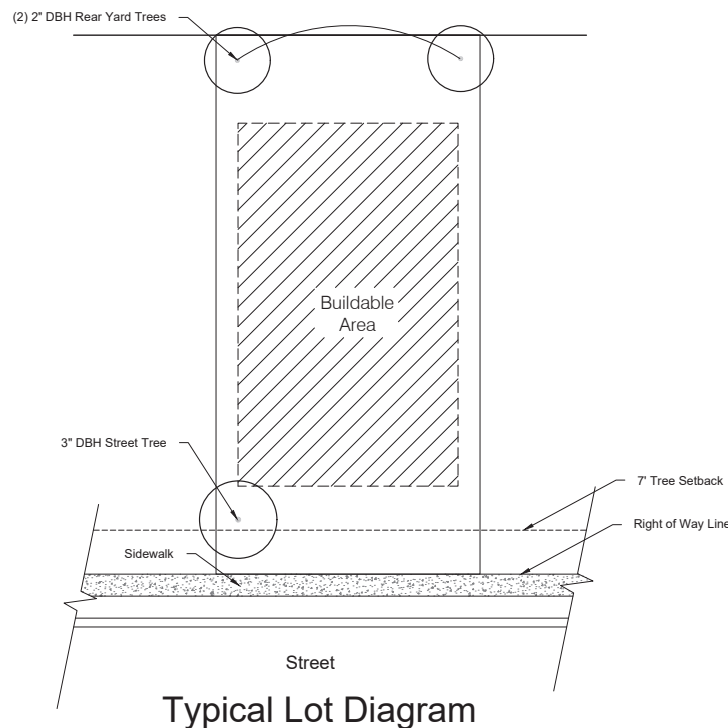

Historic and Specimen Trees

Totals Trees to be saved:	21
Totals Trees to be removed:	10
Totals Trees to be replace:	10

The 10 trees to be replace, each tree is 6" DBH, 18" ht. and will be planted in the Park Tracts on the property.

Total non Specimen to be Removed

Totals Trees to be saved:	57
Totals Trees to be removed:	375
Totals Trees to be replace:	375

375 Tree shall be planted as replacement. Replacement Trees shall be a min. 15 gal., 8' ht. Trees will be planted on Lots, Buffers or Common Areas. The applicant shall have the option of contributing to the city tree replacement fund for some or all of the replacement trees.

Replacement Tree Summary

Total Replacement Requirements:	375	Trees	(15 gal. 8' ht., 1 1/2")
Total Street Trees on Lots:	43	Trees	(3" DBH)
Total Rear Yard Lot Trees:	86	Trees	(2" DBH)
Total Trees Planted on Lots:	129	Trees	
Total Replacement Inches Required:	562.5	Inches	(375 x 1.5)
Total Replacement Inches on Lot:	301	Inches	(2" & 3" Trees)
Equivalent Inches Required for Replacement:	261.5	Inches	
Equivalent 15 gal. Trees @ 1.5 DBH:	174	Trees	
Total Replacement Inches in Open Space:	60	Inches	
Equivalent 15 gal. Trees @ 1.5 DBH:	40	Trees	

Historic and Specimen Trees in Poor Condition

Tree ID	Tree Species	Tree Health	Tree DBH
1	Quercus laurifolia	Poor	31
2	Quercus laurifolia	Poor	35
5	Quercus laurifolia	Poor	25
7	Quercus laurifolia	Poor	47
8	Quercus laurifolia	Poor	23
9	Quercus laurifolia	Poor	28
10	Quercus laurifolia	Poor	19
11	Quercus laurifolia	Poor	21
12	Quercus laurifolia	Poor	20
14	Quercus virginiana	Poor	55
18	Quercus laurifolia	Poor	38
22	Quercus laurifolia	Poor	38
23	Quercus laurifolia	Poor	28
25	Quercus laurifolia	Poor	24
26	Quercus virginiana	Poor	23
27	Quercus laurifolia	Poor	19
28	Quercus laurifolia	Poor	19
29	Quercus laurifolia	Poor	23
30	Quercus laurifolia	Poor	32
31	Quercus laurifolia	Poor	23
34	Quercus laurifolia	Poor	18
42	Quercus laurifolia	Poor	23
43	Quercus laurifolia	Poor	26
44	Quercus laurifolia	Poor	27
45	Quercus laurifolia	Poor	22
46	Quercus laurifolia	Poor	28
47	Quercus laurifolia	Poor	28
48	Quercus laurifolia	Poor	64
49	Quercus virginiana	Poor	25
50	Quercus laurifolia	Poor	25
51	Quercus virginiana	Poor	19
54	Quercus laurifolia	Poor	28
55	Quercus virginiana	Poor	42
56	Quercus virginiana	Poor	24
57	Quercus virginiana	Poor	61
58	Quercus virginiana	Poor	43
59	Quercus virginiana	Poor	32
60	Quercus laurifolia	Poor	42
61	Quercus laurifolia	Poor	20
62	Quercus laurifolia	Poor	28
63	Quercus laurifolia	Poor	21
66	Quercus virginiana	Poor	27
67	Quercus virginiana	Poor	30
68	Quercus virginiana	Poor	56
69	Quercus laurifolia	Poor	32
70	Quercus virginiana	Poor	28
71	Quercus virginiana	Poor	31
75	Quercus virginiana	Poor	21
78	Quercus virginiana	Poor	43
79	Quercus virginiana	Poor	49
80	Quercus virginiana	Poor	41
81	Quercus laurifolia	Poor	42
83	Quercus laurifolia	Poor	34
85	Quercus virginiana	Poor	27
86	Quercus laurifolia	Poor	25
Total Trees in Poor Condition			55

RECEIVED
9/9/2022
CITY OF EDGEWOOD

daly design group inc.

Urban Planning, Landscape Architecture, Project Management, Development Consulting
913 N Pennsylvania Ave, Winter Park, FL 32789 (407) 740-7373 www.dalydesign.com

Arbor Schedule & Details
Arbor Plan
Haven Oak
Orlando, Florida

Digitally signed by William G Maki
Date: 2022.09.09 14:37:25 -04'00'

PROJECT NO. 1930
SCALE NTS
DATE June 2022
SHEET A-001