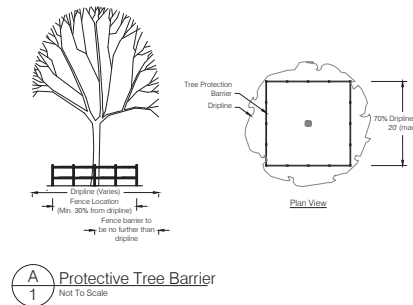

Historic and Specimen Trees

Totals Trees to be saved:	21
Totals Trees to be removed:	10
Totals Trees to be replace:	10

The 10 trees to be replace, each tree is 6" DBH, 18" ht. and will be planted in the Park Tracts on the property.

Total non Specimen to be Removed

Totals Trees to be saved:	57
Totals Trees to be removed:	375
Totals Trees to be replace:	375

375 Tree shall be planted as replacement. Replacement Trees shall be a min. 15 gal., 8' ht. Trees will be planted on Lots, Buffers or Common Areas. The applicant shall have the option of contributing to the city tree replacement fund for some or all of the replacement trees.

Replacement Tree Summary

Total Replacement Requirements:	375	Trees	(15 gal. 8' ht., 1 1/2")
Total Street Trees on Lots:	43	Trees	(3" DBH)
Total Rear Yard Lot Trees:	86	Trees	(2" DBH)
Total Trees Planted on Lots:	129	Trees	
Total Replacement Inches Required:	562.5	Inches	(375 x 1.5)
Total Replacement Inches on Lot:	301	Inches	(2" & 3" Trees)
Equivalent Inches Required for Replacement:	261.5	Inches	
Equivalent 15 gal. Trees @ 1.5 DBH:	174	Trees	
Total Replacement Inches in Open Space:	60	Inches	
Equivalent 15 gal. Trees @ 1.5 DBH:	40	Trees	

Historic and Specimen Trees in Poor Condition

Tree ID	Tree Species	Tree Health	Tree DBH
1	Quercus laurifolia	Poor	31
2	Quercus laurifolia	Poor	35
5	Quercus laurifolia	Poor	25
7	Quercus laurifolia	Poor	47
8	Quercus laurifolia	Poor	23
9	Quercus laurifolia	Poor	28
10	Quercus laurifolia	Poor	19
11	Quercus laurifolia	Poor	21
12	Quercus laurifolia	Poor	20
14	Quercus virginiana	Poor	55
18	Quercus laurifolia	Poor	38
22	Quercus laurifolia	Poor	38
23	Quercus laurifolia	Poor	28
25	Quercus laurifolia	Poor	24
26	Quercus virginiana	Poor	23
27	Quercus laurifolia	Poor	19
28	Quercus laurifolia	Poor	19
29	Quercus laurifolia	Poor	23
30	Quercus laurifolia	Poor	32
31	Quercus laurifolia	Poor	23
34	Quercus laurifolia	Poor	18
42	Quercus laurifolia	Poor	23
43	Quercus laurifolia	Poor	26
44	Quercus laurifolia	Poor	27
45	Quercus laurifolia	Poor	22
46	Quercus laurifolia	Poor	28
47	Quercus laurifolia	Poor	28
48	Quercus laurifolia	Poor	64
49	Quercus virginiana	Poor	25
50	Quercus laurifolia	Poor	25
51	Quercus virginiana	Poor	19
54	Quercus laurifolia	Poor	28
55	Quercus virginiana	Poor	42
56	Quercus virginiana	Poor	24
57	Quercus virginiana	Poor	61
58	Quercus virginiana	Poor	43
59	Quercus virginiana	Poor	32
60	Quercus laurifolia	Poor	42
61	Quercus laurifolia	Poor	20
62	Quercus laurifolia	Poor	28
63	Quercus laurifolia	Poor	21
66	Quercus virginiana	Poor	27
67	Quercus virginiana	Poor	30
68	Quercus virginiana	Poor	56
69	Quercus laurifolia	Poor	32
70	Quercus virginiana	Poor	28
71	Quercus virginiana	Poor	31
75	Quercus virginiana	Poor	21
78	Quercus virginiana	Poor	43
79	Quercus virginiana	Poor	49
80	Quercus virginiana	Poor	41
81	Quercus laurifolia	Poor	42
83	Quercus laurifolia	Poor	34
85	Quercus virginiana	Poor	27
86	Quercus laurifolia	Poor	25
Total Trees in Poor Condition			55

RECEIVED
9/9/2022
CITY OF EDGEWOOD

daly design group inc.

Urban Planning, Landscape Architecture, Project Management, Development Consulting
913 N Pennsylvania Ave, Winter Park, FL 32789 (407) 740-7373 www.dalydesign.com

Arbor Schedule & Details
Arbor Plan
Haven Oak
Orlando, Florida

Digitally signed by William G Maki
Date: 2022.09.09 14:37:25 -04'00'

PROJECT NO. 1930
SCALE NTS
DATE June 2022
SHEET A-001