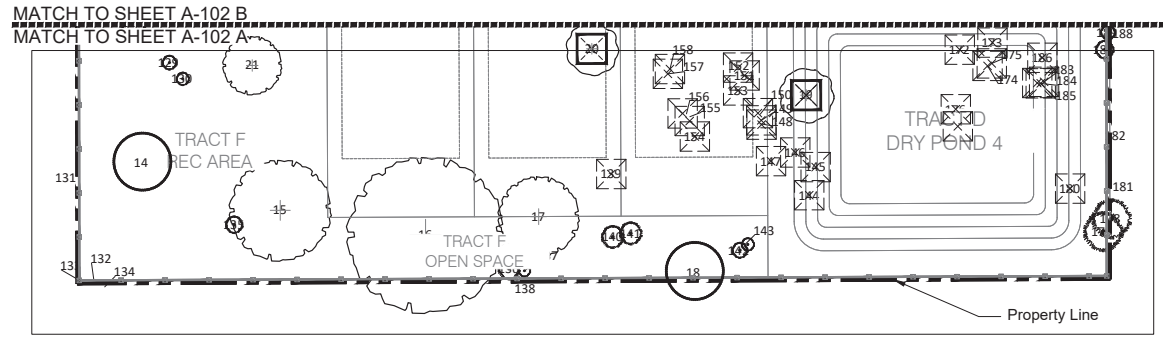

REV	DATE	DESCRIPTION	BY

Trees Removal & Saved Plan
 Arbor Plan
Haven Oak
 Orlando, FL

PROJECT NO. **1930**
 SCALE **1"=30'**
 DATE **June 2022**
 SHEET **A-101**

MATCH TO SHEET A-102
MATCH TO SHEET A-101

MATCH TO SHEET A-102 B
MATCH TO SHEET A-102 A

A PLAN VIEW

SCALE: 1"=30'

MATCH TO SHEET A-102 B
MATCH TO SHEET A-102 A

B PLAN VIEW

SCALE: 1"=30'

Legend

-  Trees in poor condition to be removed
-  Historic Trees to be removed
-  Historic Trees to be Saved
-  Specimen Trees to be removed
-  Specimen Trees to be Saved
-  Trees to be Saved
-  Trees to be Removed