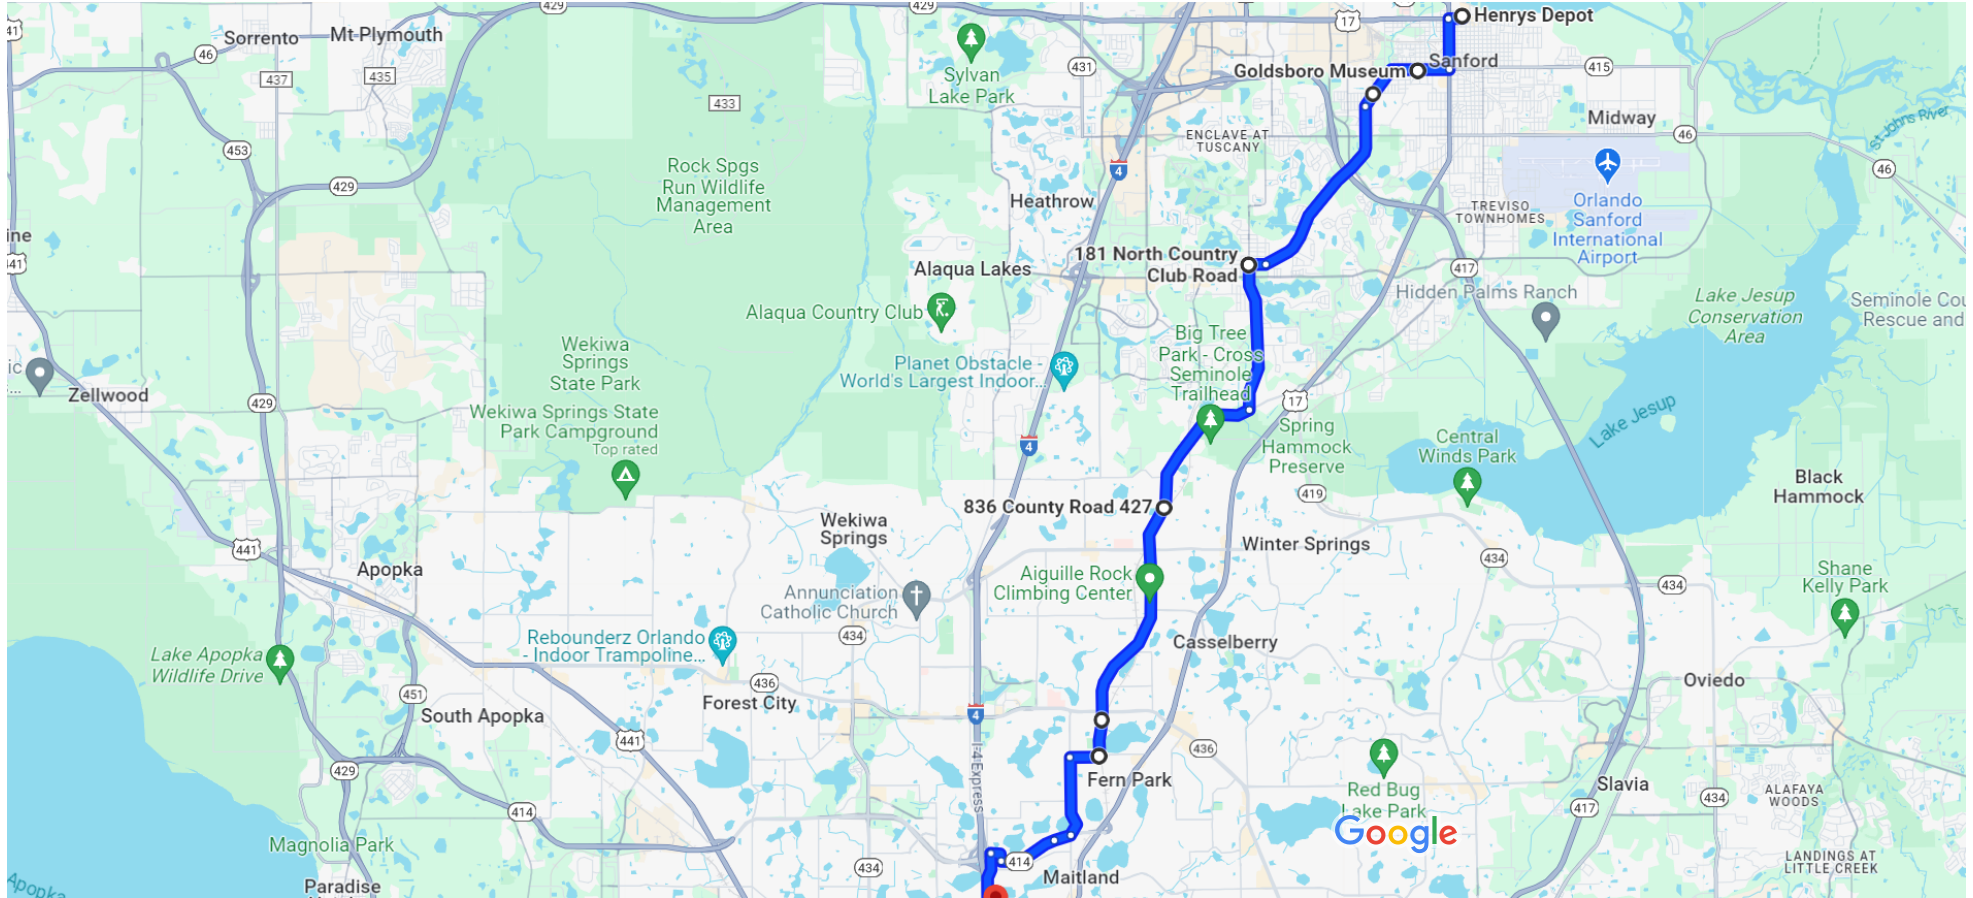

Henrys Depot, 212 W 1st St, Sanford, FL 32771 to Eatonville, Florida

Drive 18.3 miles, 42 min

Map data ©2023 Google 2 mi

 via S French Ave and W 13th St/Historic Goldsboro Blvd 42 min
 18.3 miles
 42 min without traffic

Explore Eatonville