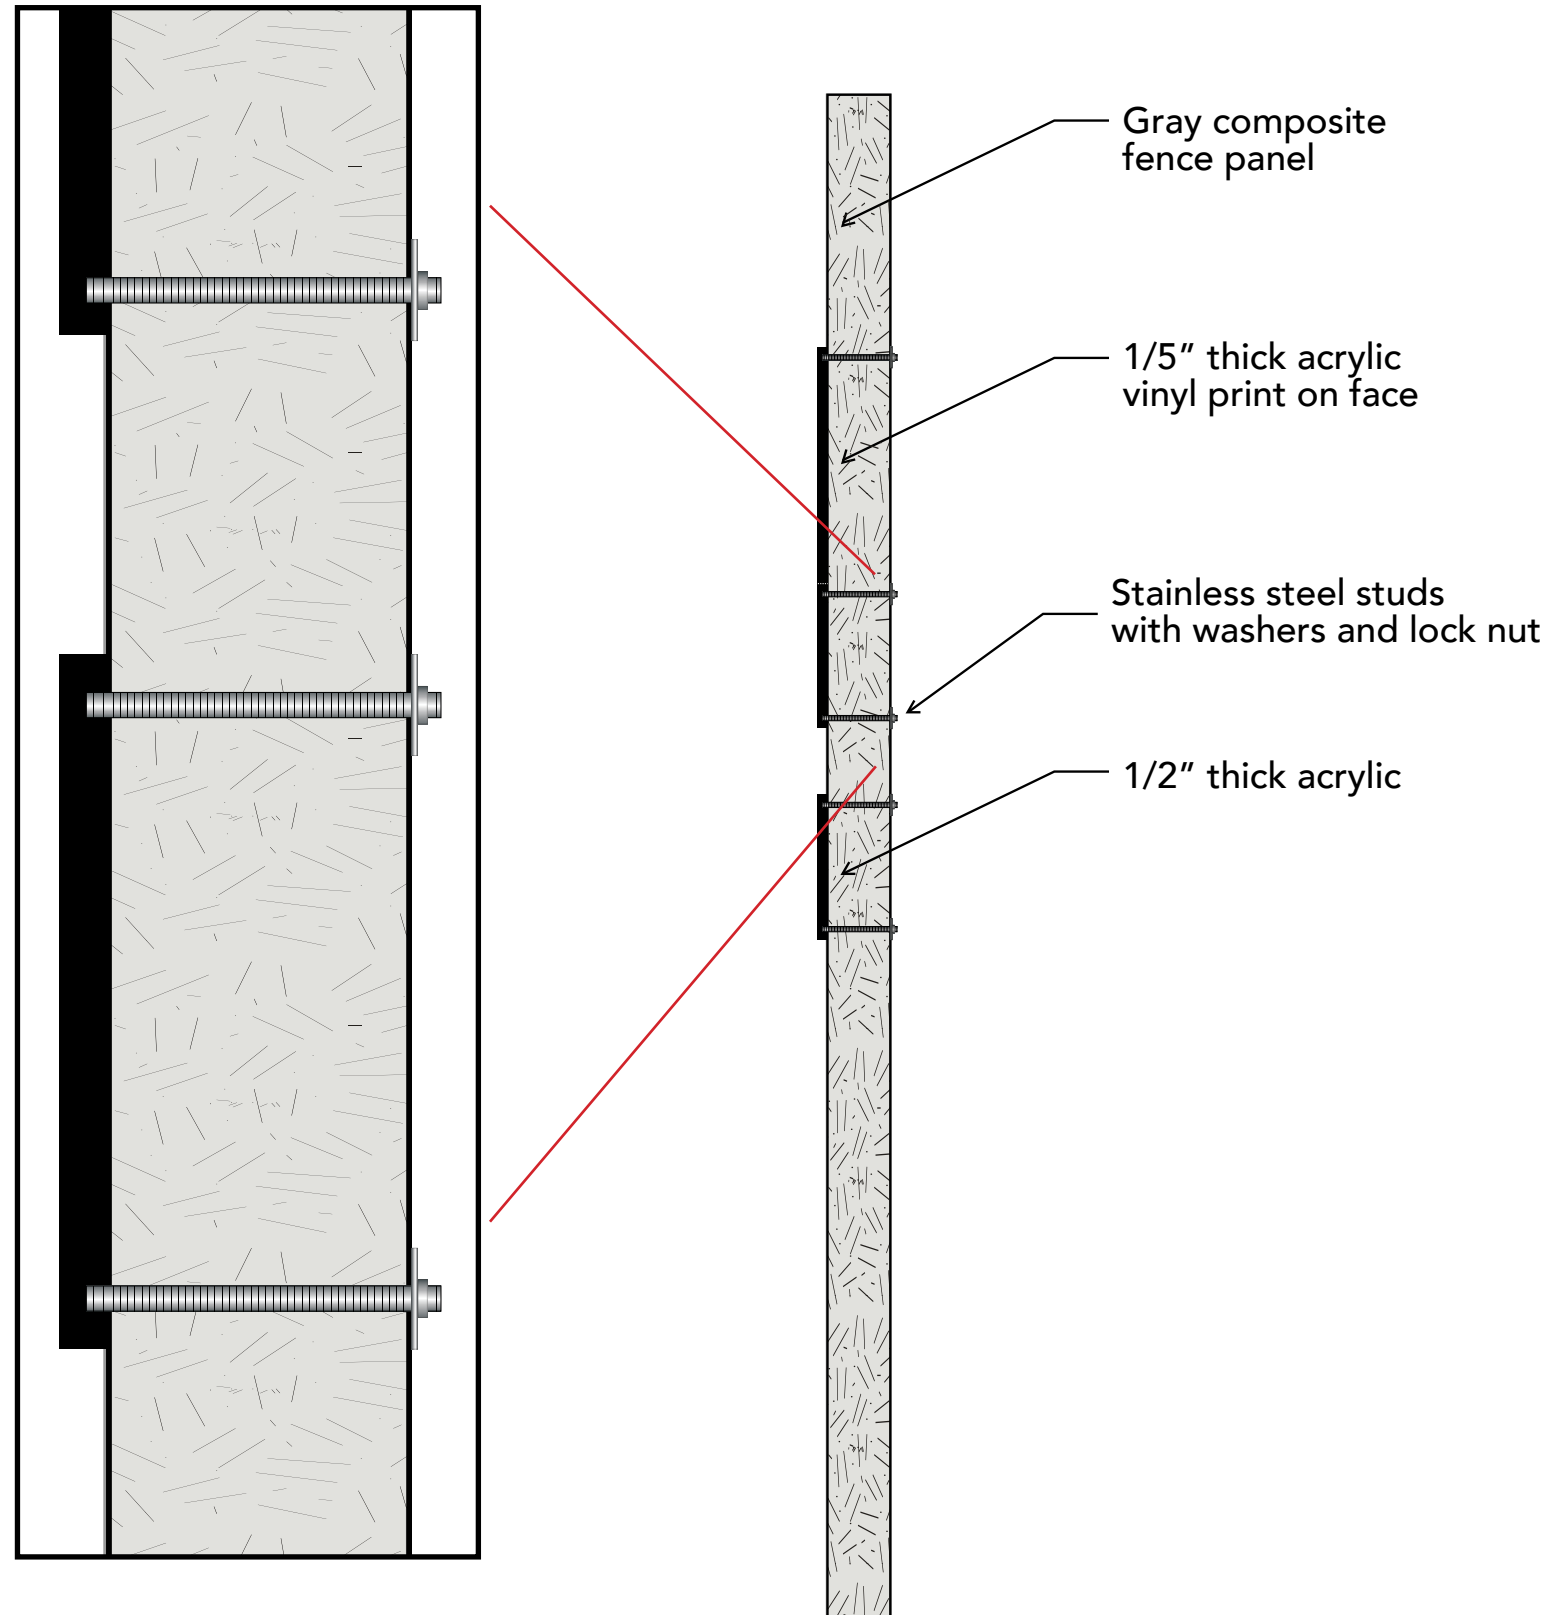

TOWN OF DUNDEE HART COMMUNITY

MONUMENT LETTERING AND LOGO

SIDE VIEW

29996 Hwy. 27
Lake Hamilton, FL 33851

Ph: (863) 438-8612

www.extremegx.com

Created Exclusively for:

Sales Representative:

Customer Approval: Date:

Landlord's Approval: Date:

Filename:
DUNDEE MONUMENT LET-

Scale: Sheet No.
2

Date: Rev. Date:
12/04/2024

Designer:
YP

This drawing is intended for the sole purpose of conveying visual design intent. It is an original drawing created by and is the sole property of (with exception to registered trademarks) EXTREME GRAPHICS. It is not to be shown to any individual(s) outside of your company and it is not to be used or reproduced in any form. Violation of these terms may result in EXTREME GRAPHICS implementing their right to charge for this original design and/or may result in court action.