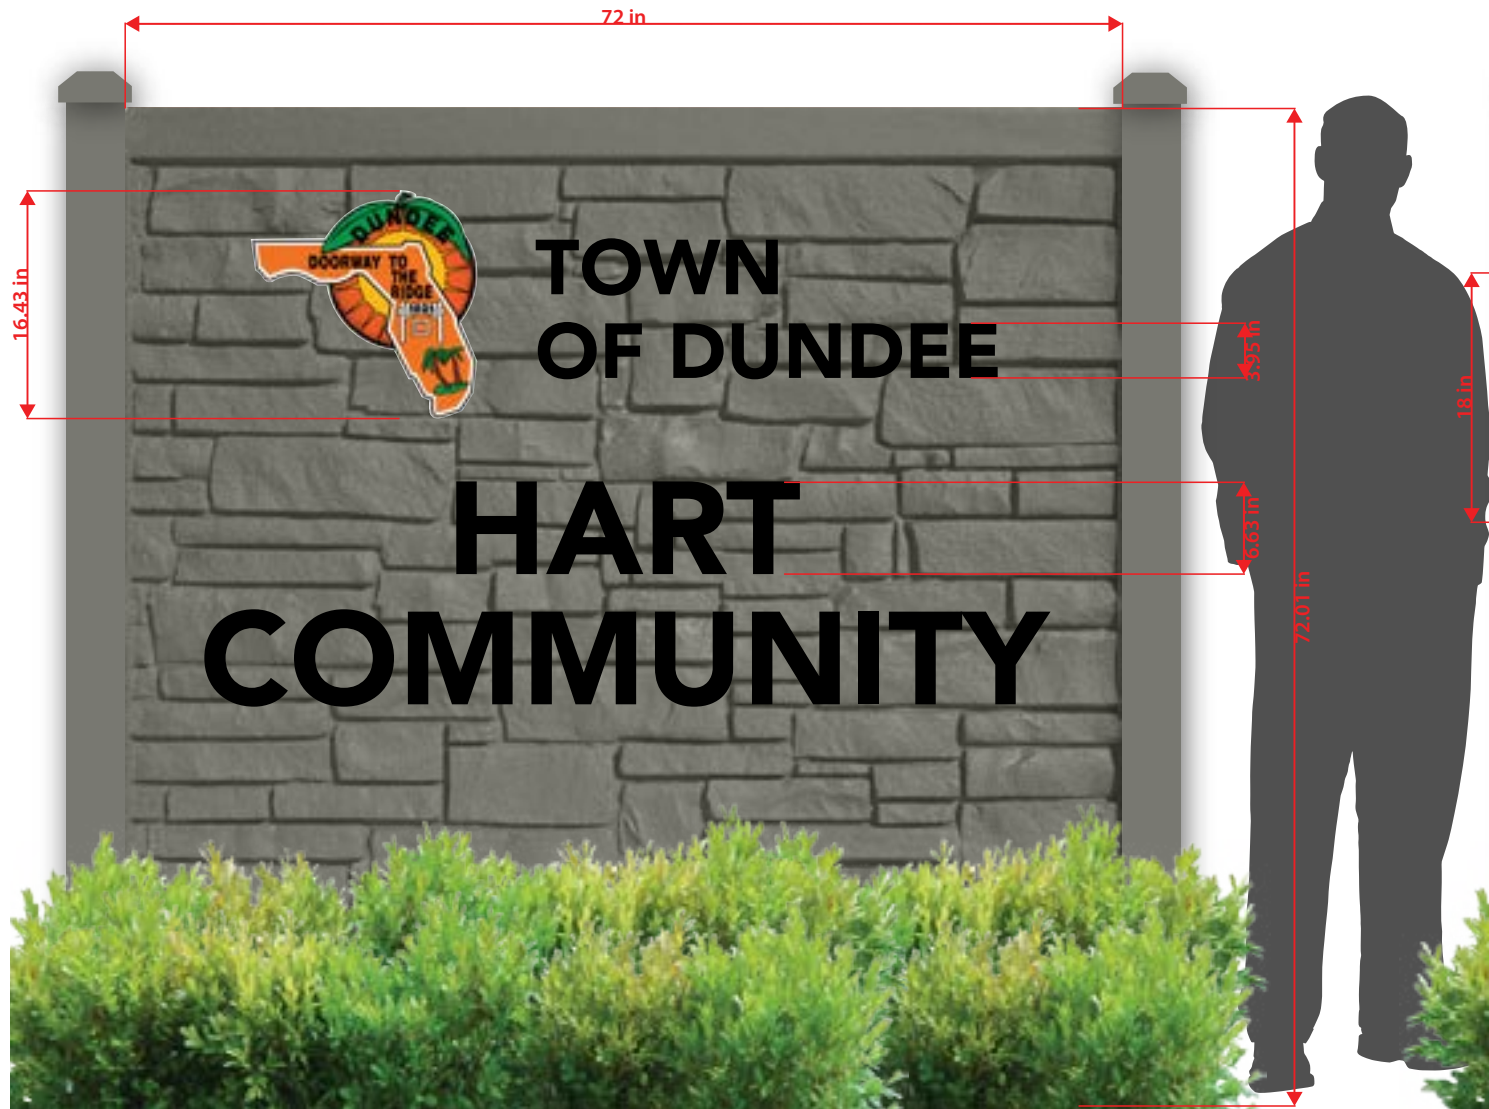

TOWN OF DUNDEE HART COMMUNITY

MONUMENT LETTERING AND LOGO

OPTION A

OPTION B

29996 Hwy. 27
Lake Hamilton, FL 33851

Ph: (863) 438-8612

www.extremegx.com

Created Exclusively for:

Sales Representative:

Customer Approval: Date:

Landlord's Approval: Date:

Filename:
DUNDEE MONUMENT LET-

Scale: Sheet No.
1

Date: 12/04/2024 Rev. Date:

Designer:
YP

This drawing is intended for the sole purpose of conveying visual design intent. It is an original drawing created by and is the sole property of (with exception to registered trademarks) EXTREME GRAPHICS. It is not to be shown to any individual(s) outside of your company and it is not to be used or reproduced in any form. Violation of these terms may result in EXTREME GRAPHICS implementing their right to charge for this original design and/or may result in court action.

TOWN OF DUNDEE HART COMMUNITY

MONUMENT LETTERING AND LOGO

SIDE VIEW

29996 Hwy. 27
Lake Hamilton, FL 33851

Ph: (863) 438-8612

www.extremegx.com

Created Exclusively for:

Sales Representative:

Customer Approval: Date:

Landlord's Approval: Date:

Filename:
DUNDEE MONUMENT LET-

Scale: Sheet No.
2

Date: Rev. Date:
12/04/2024

Designer:
YP

This drawing is intended for the sole purpose of conveying visual design intent. It is an original drawing created by and is the sole property of (with exception to registered trademarks) EXTREME GRAPHICS. It is not to be shown to any individual(s) outside of your company and it is not to be used or reproduced in any form. Violation of these terms may result in EXTREME GRAPHICS implementing their right to charge for this original design and/or may result in court action.