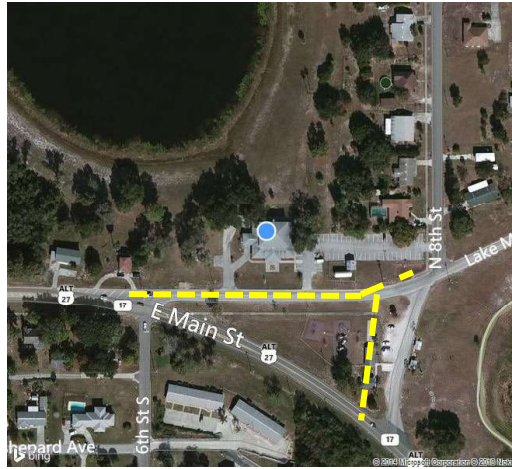

Annual Tree Lighting Ceremony

Christmas Parade Route (1.3 mi)