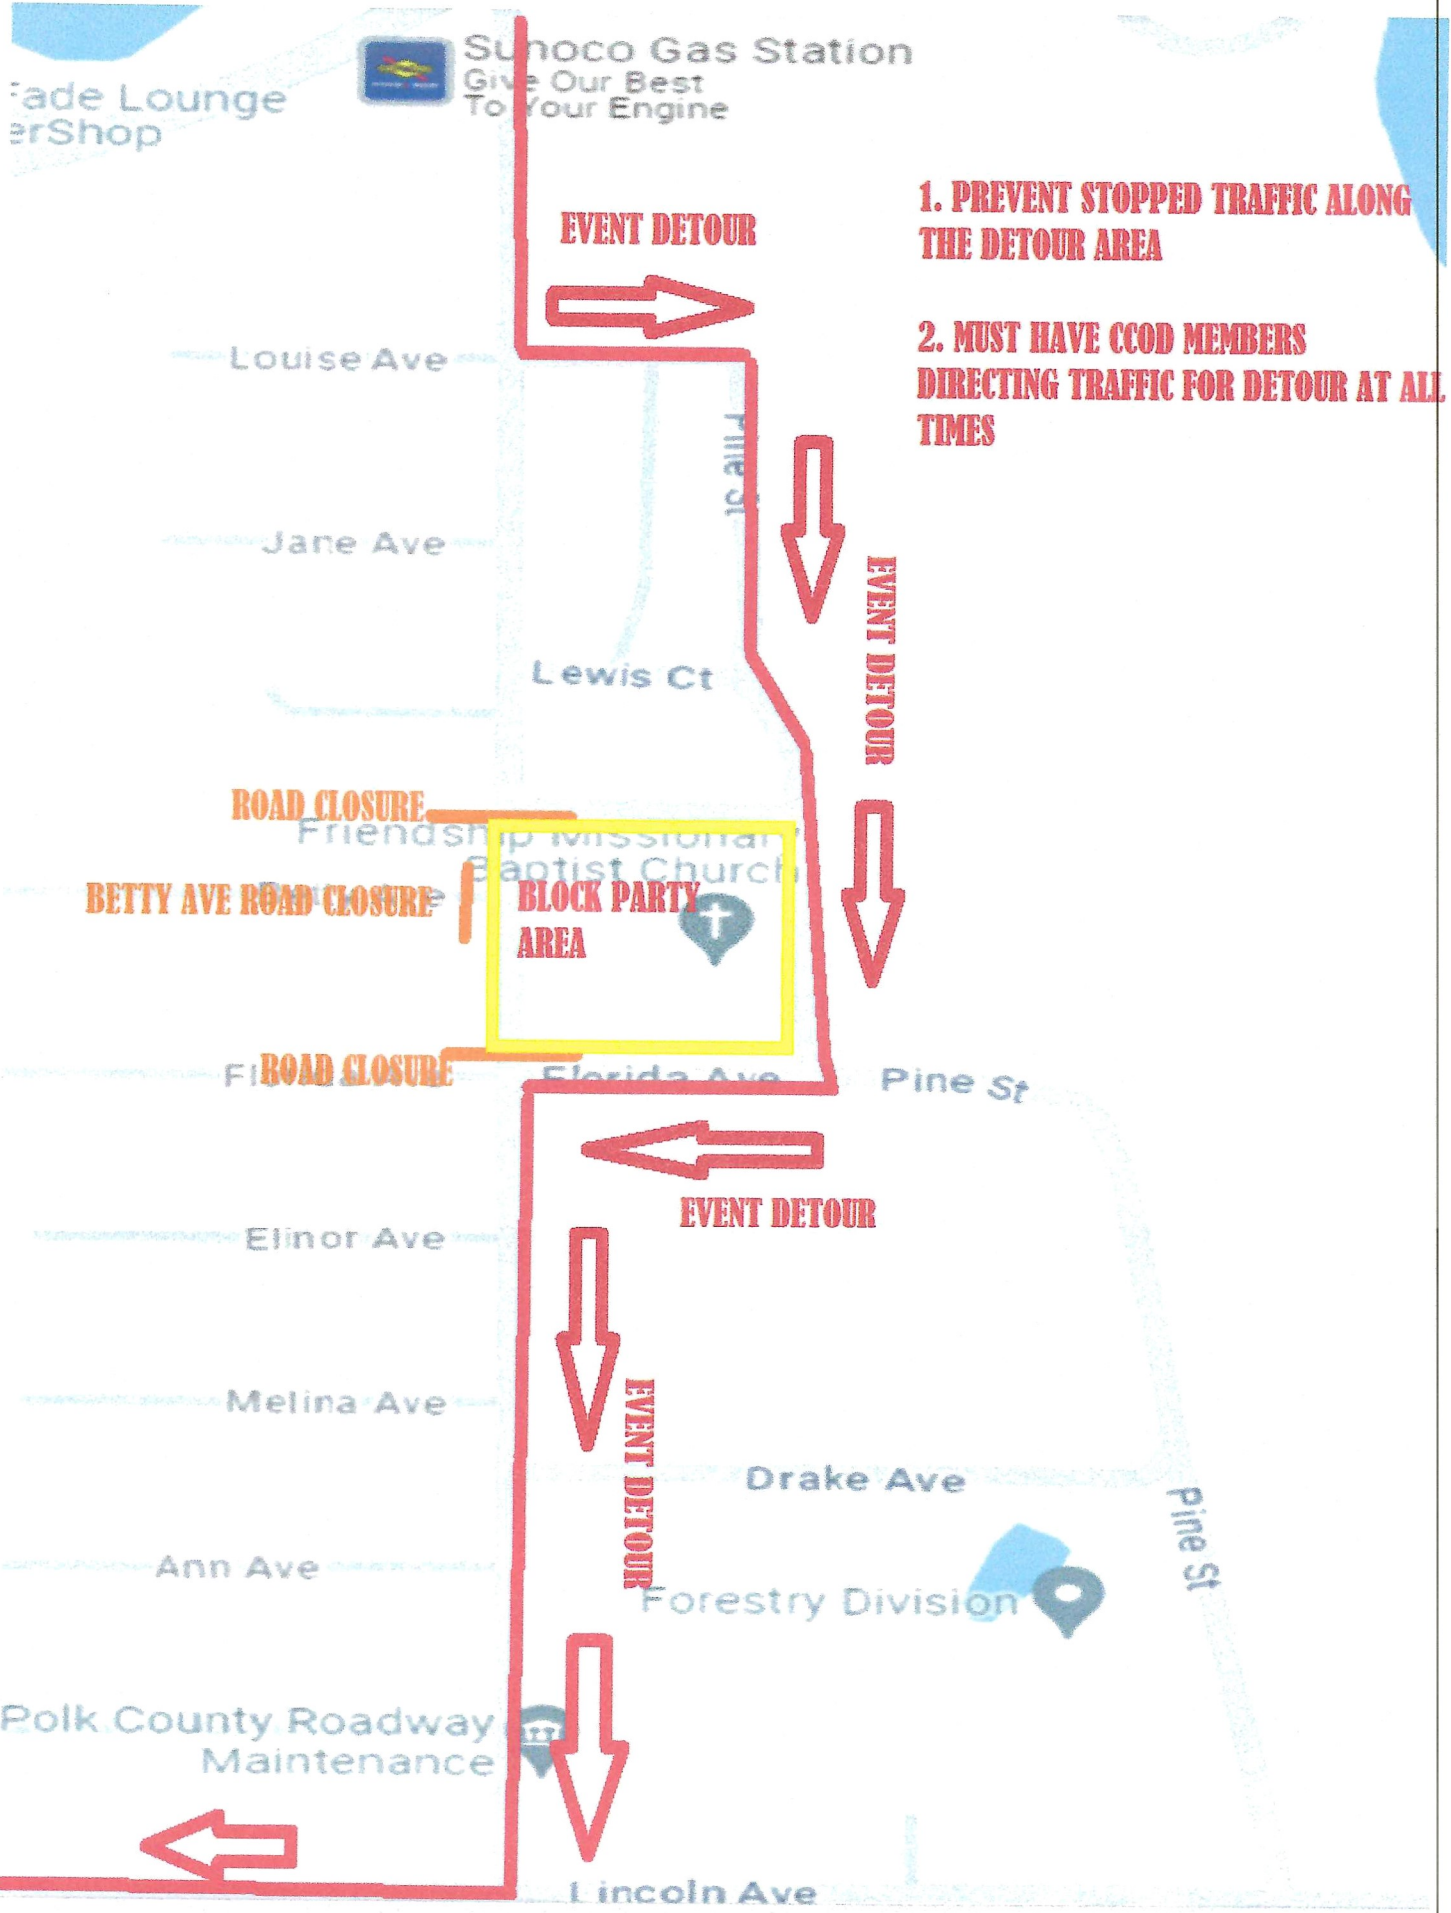

Fade Lounge
erShop

Sunoco Gas Station
Give Your Engine
To Your Engine

**END OF PARADE
ROUTE (DUNDEE
ROAD**

**1. DUNDEE ROAD AND MLK STREET
WILL BE CLOSED DURING PARADE**

**2. INTERSECTION OF LINCOLN AVE
AND MLK STREET WILL BE CLOSED**

**DURING PARADE THERE WILL BE
NO POSSIBLE DETOUR PROVIDED
FOR THIS EVENT**

Louise Ave

Jane Ave

Lewis Ct

Friendship Missionary
Baptist Church
Betty Ave

Florida Ave

Florida Ave

Pine St

Elinor Ave

Melina Ave

Drake Ave

Ann Ave

Forestry Division

Pine St

Polk County Roadway
Maintenance

START OF PARADE

PARADE LINE UP AREA

- 1. PREVENT STOPPED TRAFFIC ALONG THE DETOUR AREA**
- 2. MUST HAVE CCOD MEMBERS DIRECTING TRAFFIC FOR DETOUR AT ALL TIMES**