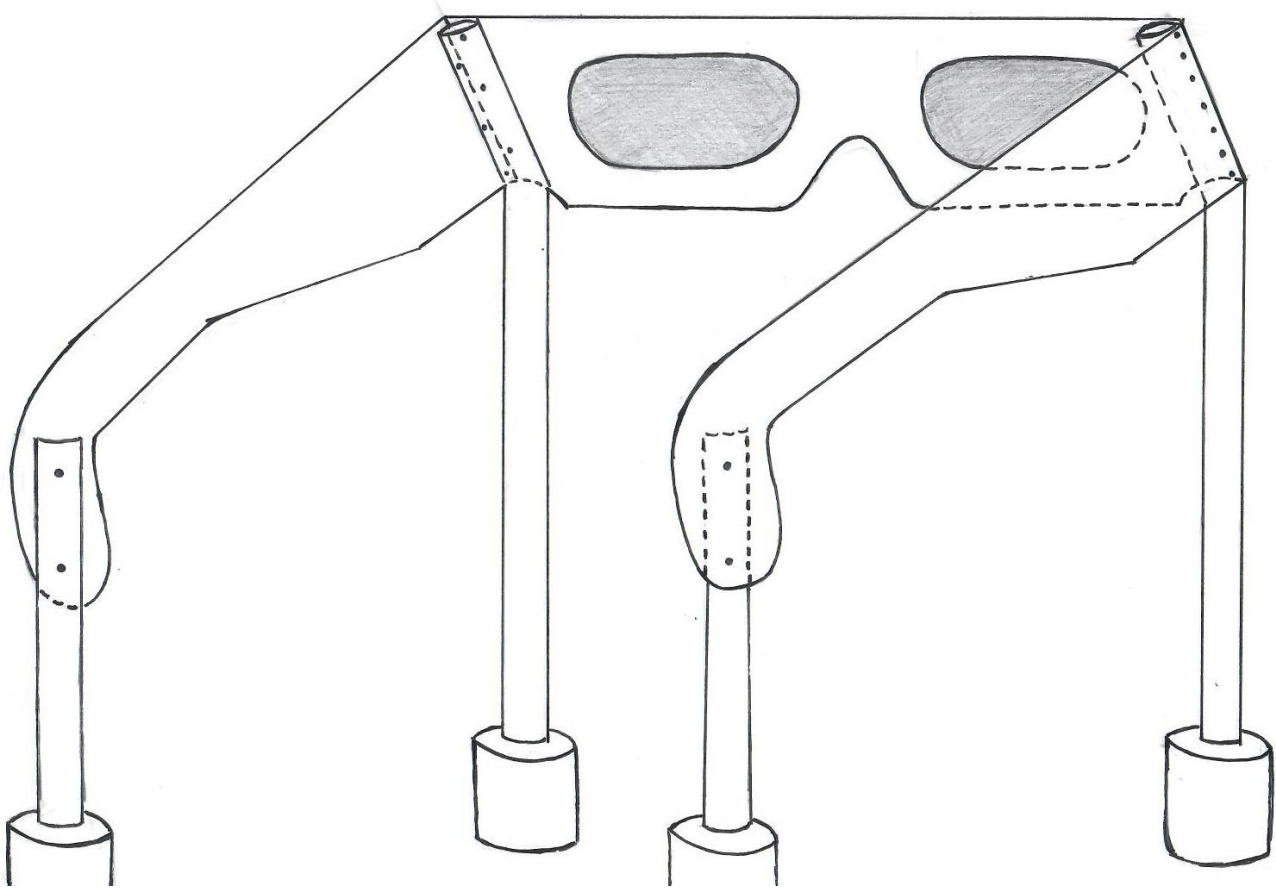

DRIPPING SPRINGS
Texas

| CODS Eclipse Glasses Art Install Dimensions (estimated) | |
|--|--------------------------------|
| Glasses Face | 7.75 ft x 1.75 ft |
| Glasses Arms (x2) | 6.25 ft (x2) x irregular shape |
| Installation Posts (x4) | 3 ft (x2) 5 ft (x2) |

| CODS Eclipse Glasses Art Install Cut Sheet | |
|---|----------------|
| Wood | \$300.00 |
| Plexiglass | \$100.00 |
| Hardware | \$125.00 |
| Pipe | \$275.00 |
| Concrete | \$60.00 |
| Paint | \$40.00 |
| Graphic Installation - \$12/sqft @approx 80 sqft | \$960.00 |
| Total | \$1,860 |