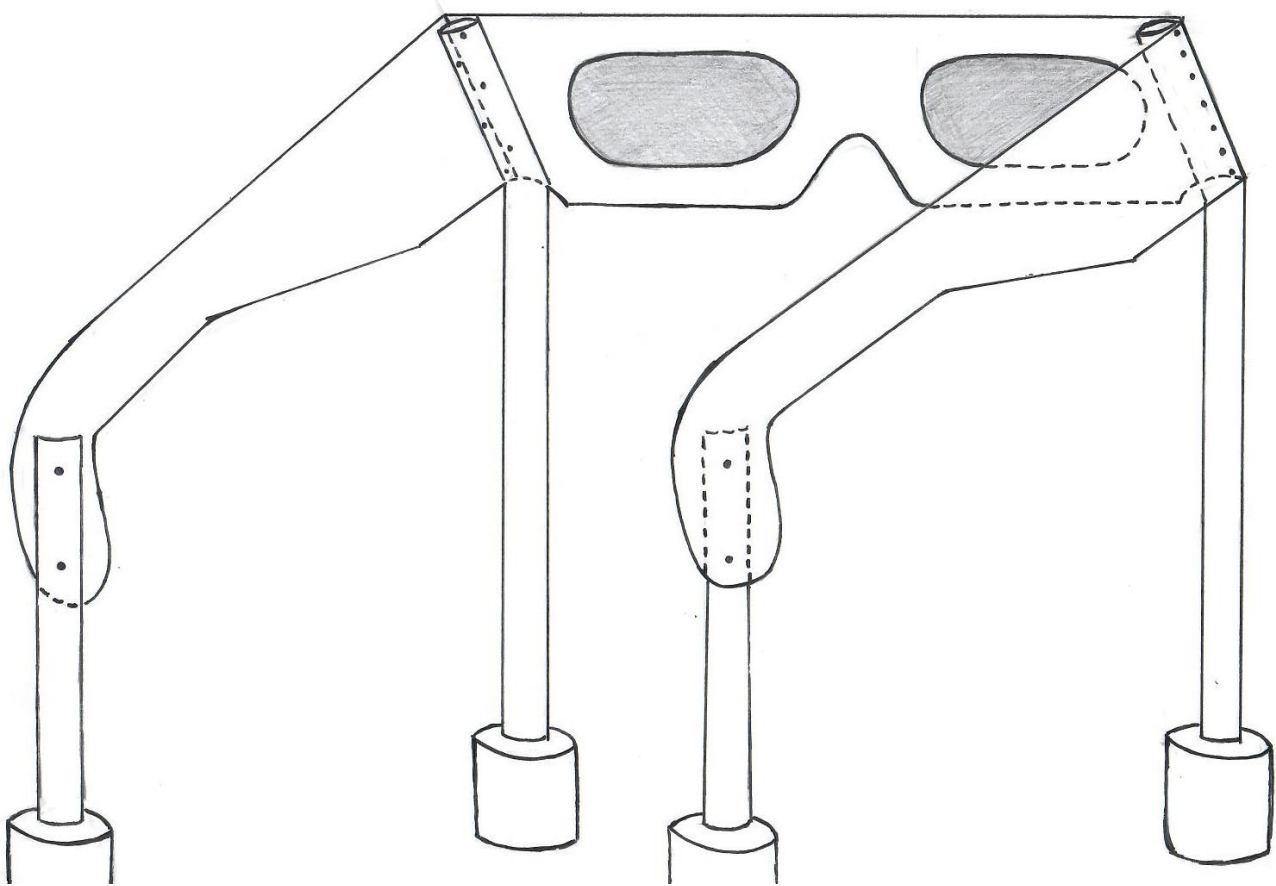

DRIPPING SPRINGS
Texas

CODS Eclipse Glasses Art Install Dimensions (estimated)	
Glasses Face	7.75 ft x 1.75 ft
Glasses Arms (x2)	6.25 ft (x2) x irregular shape
Installation Posts (x4)	3 ft (x2) 5 ft (x2)

CODS Eclipse Glasses Art Install Cut Sheet	
Wood	\$300.00
Plexiglass	\$100.00
Hardware	\$125.00
Pipe	\$275.00
Concrete	\$60.00
Paint	\$40.00
Graphic Installation - \$12/sqft @approx 80 sqft	\$960.00
Total	\$1,860