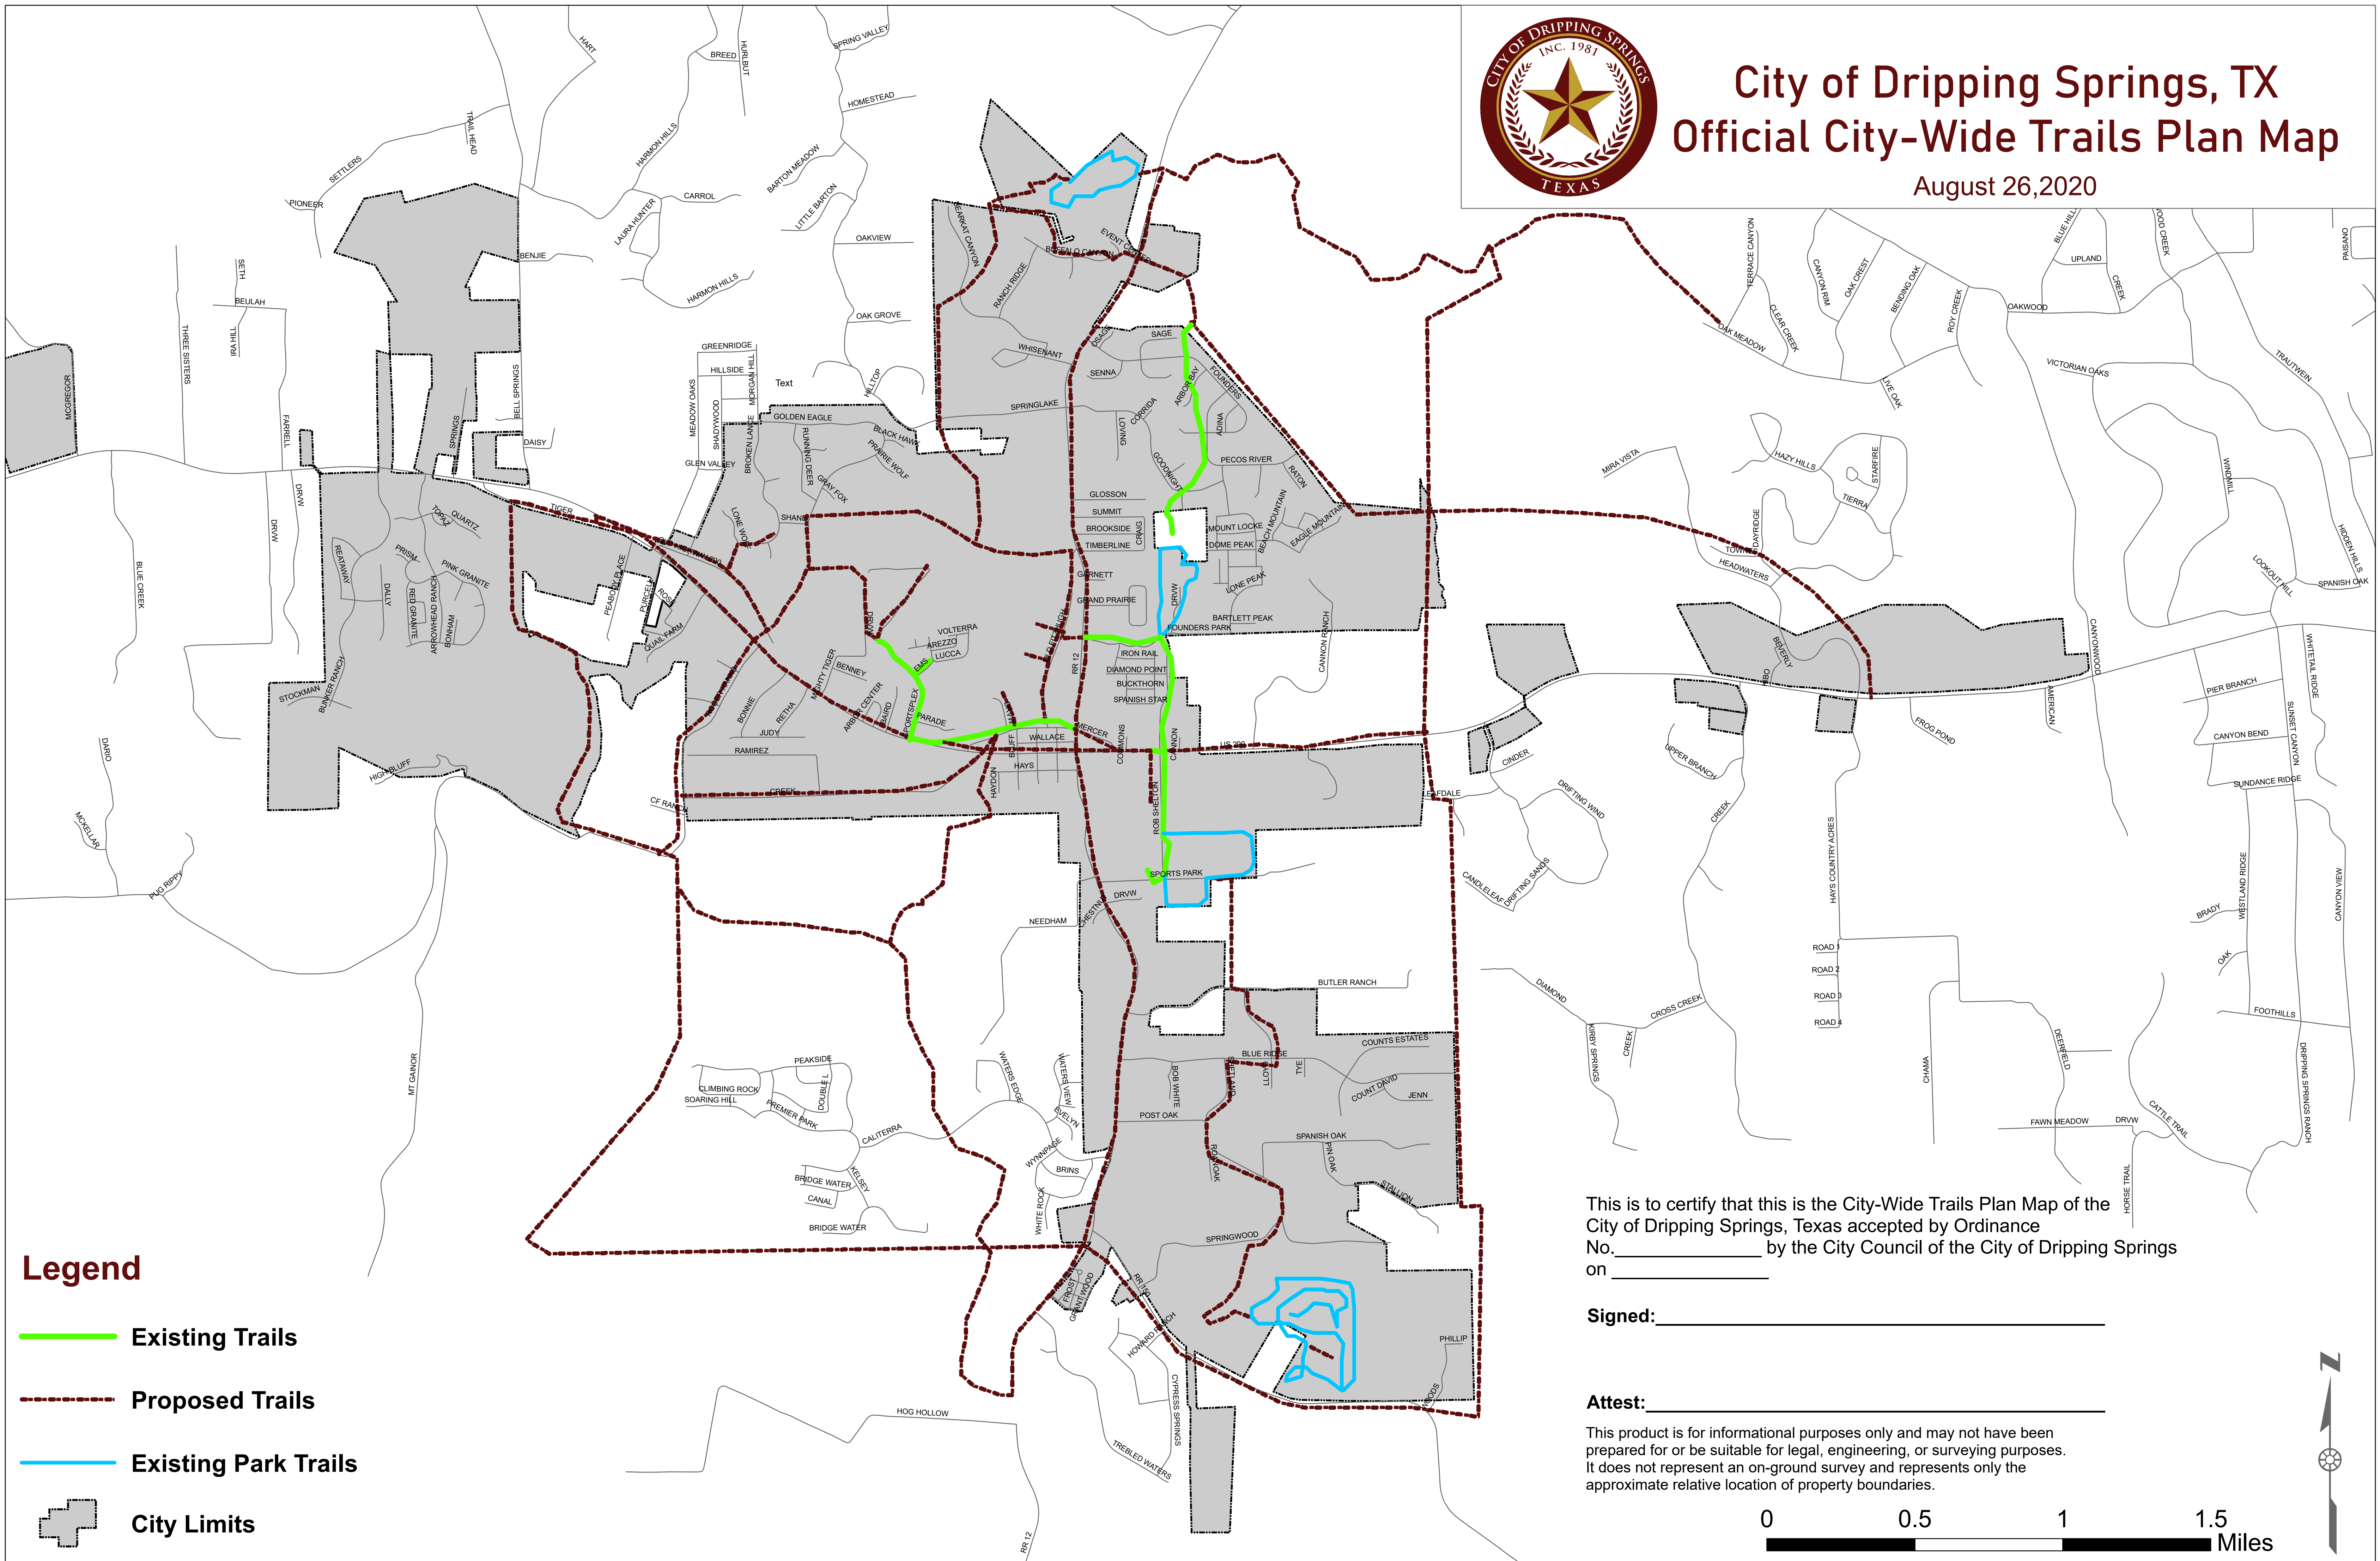

City of Dripping Springs, TX Official City-Wide Trails Plan Map

August 26, 2020

Legend

-  Existing Trails
-  Proposed Trails
-  Existing Park Trails
-  City Limits

This is to certify that this is the City-Wide Trails Plan Map of the City of Dripping Springs, Texas accepted by Ordinance No. _____ by the City Council of the City of Dripping Springs on _____

Signed: _____

Attest: _____

This product is for informational purposes only and may not have been prepared for or be suitable for legal, engineering, or surveying purposes. It does not represent an on-ground survey and represents only the approximate relative location of property boundaries.