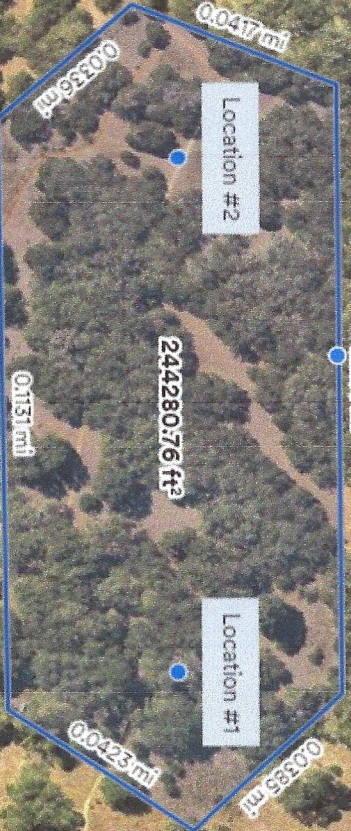

FM 150 W

The Grove
0.1100 mi

Location #2

24428076 ft²

Location #1

Parking Lot

1900

1800