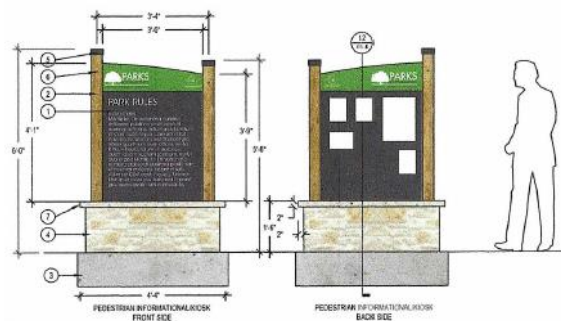

PRECEDENT IMAGES - SITE FURNISHINGS

CITY OF DRIPPING SPRINGS SKATE PARK
FOUNDERS MEMORIAL PARK | DRIPPING SPRINGS, TX | MAY 2023