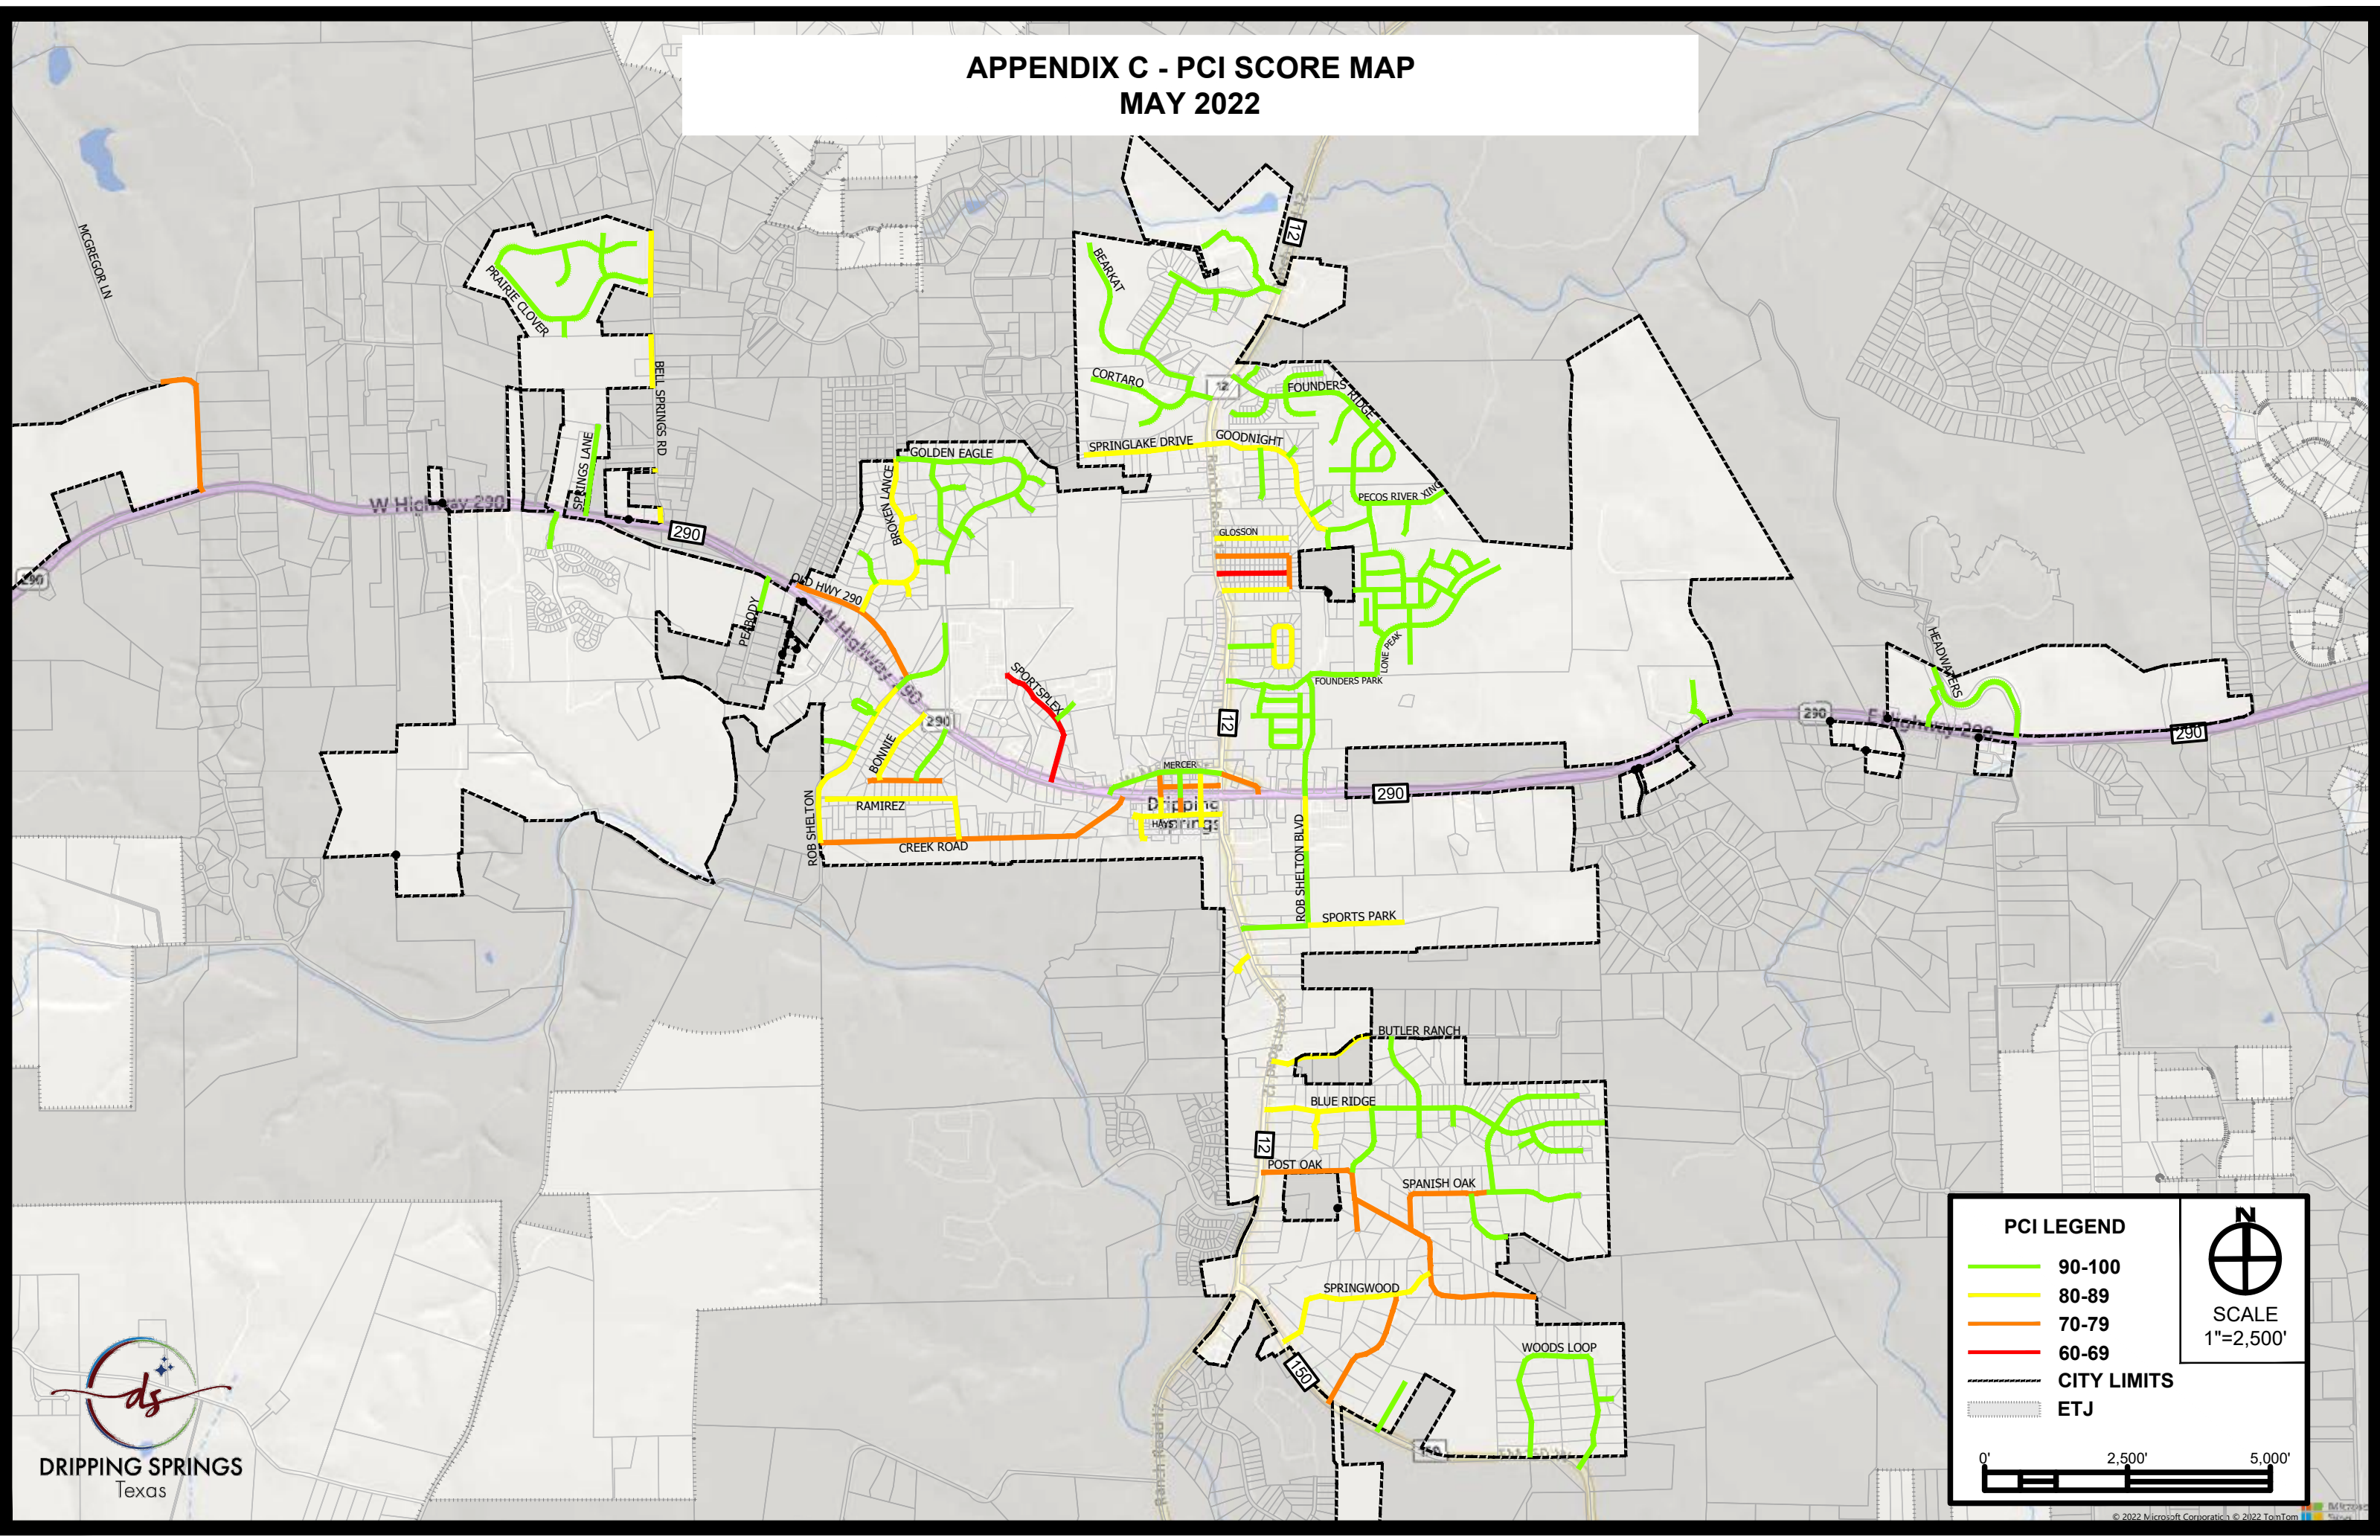

APPENDIX C - PCI SCORE MAP MAY 2022

PCI LEGEND

- 90-100
- 80-89
- 70-79
- 60-69
- CITY LIMITS
- ETJ

SCALE
1"=2,500'

0' 2,500' 5,000'