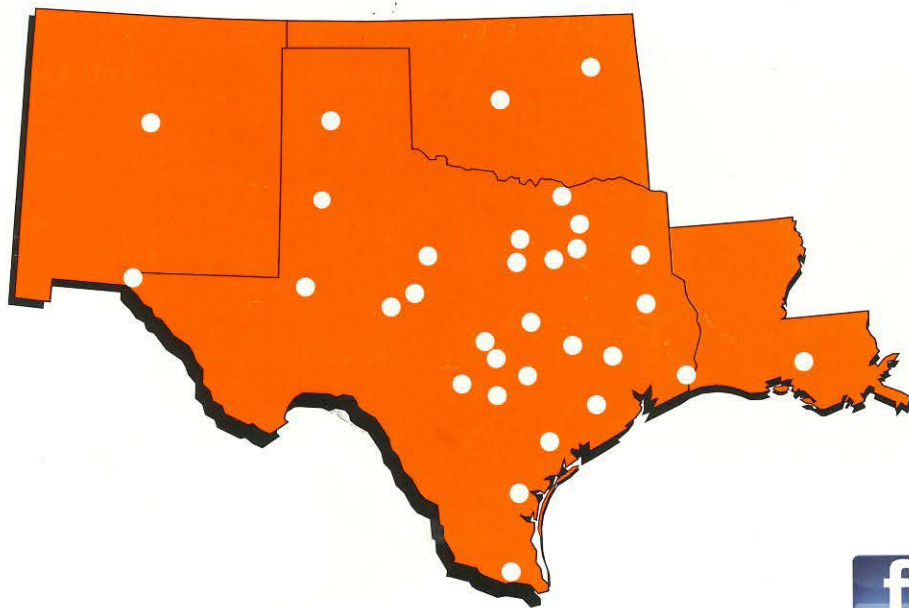

Visit our Color Selector online at www.muellerinc.com

FIND OUT MORE ABOUT MUELLER PRODUCTS

Convenient Locations Across the Southwest!

CALL

877-2-MUELLER (877-268-3553)

This toll-free number connects you to one of our sales locations across the Southwest.