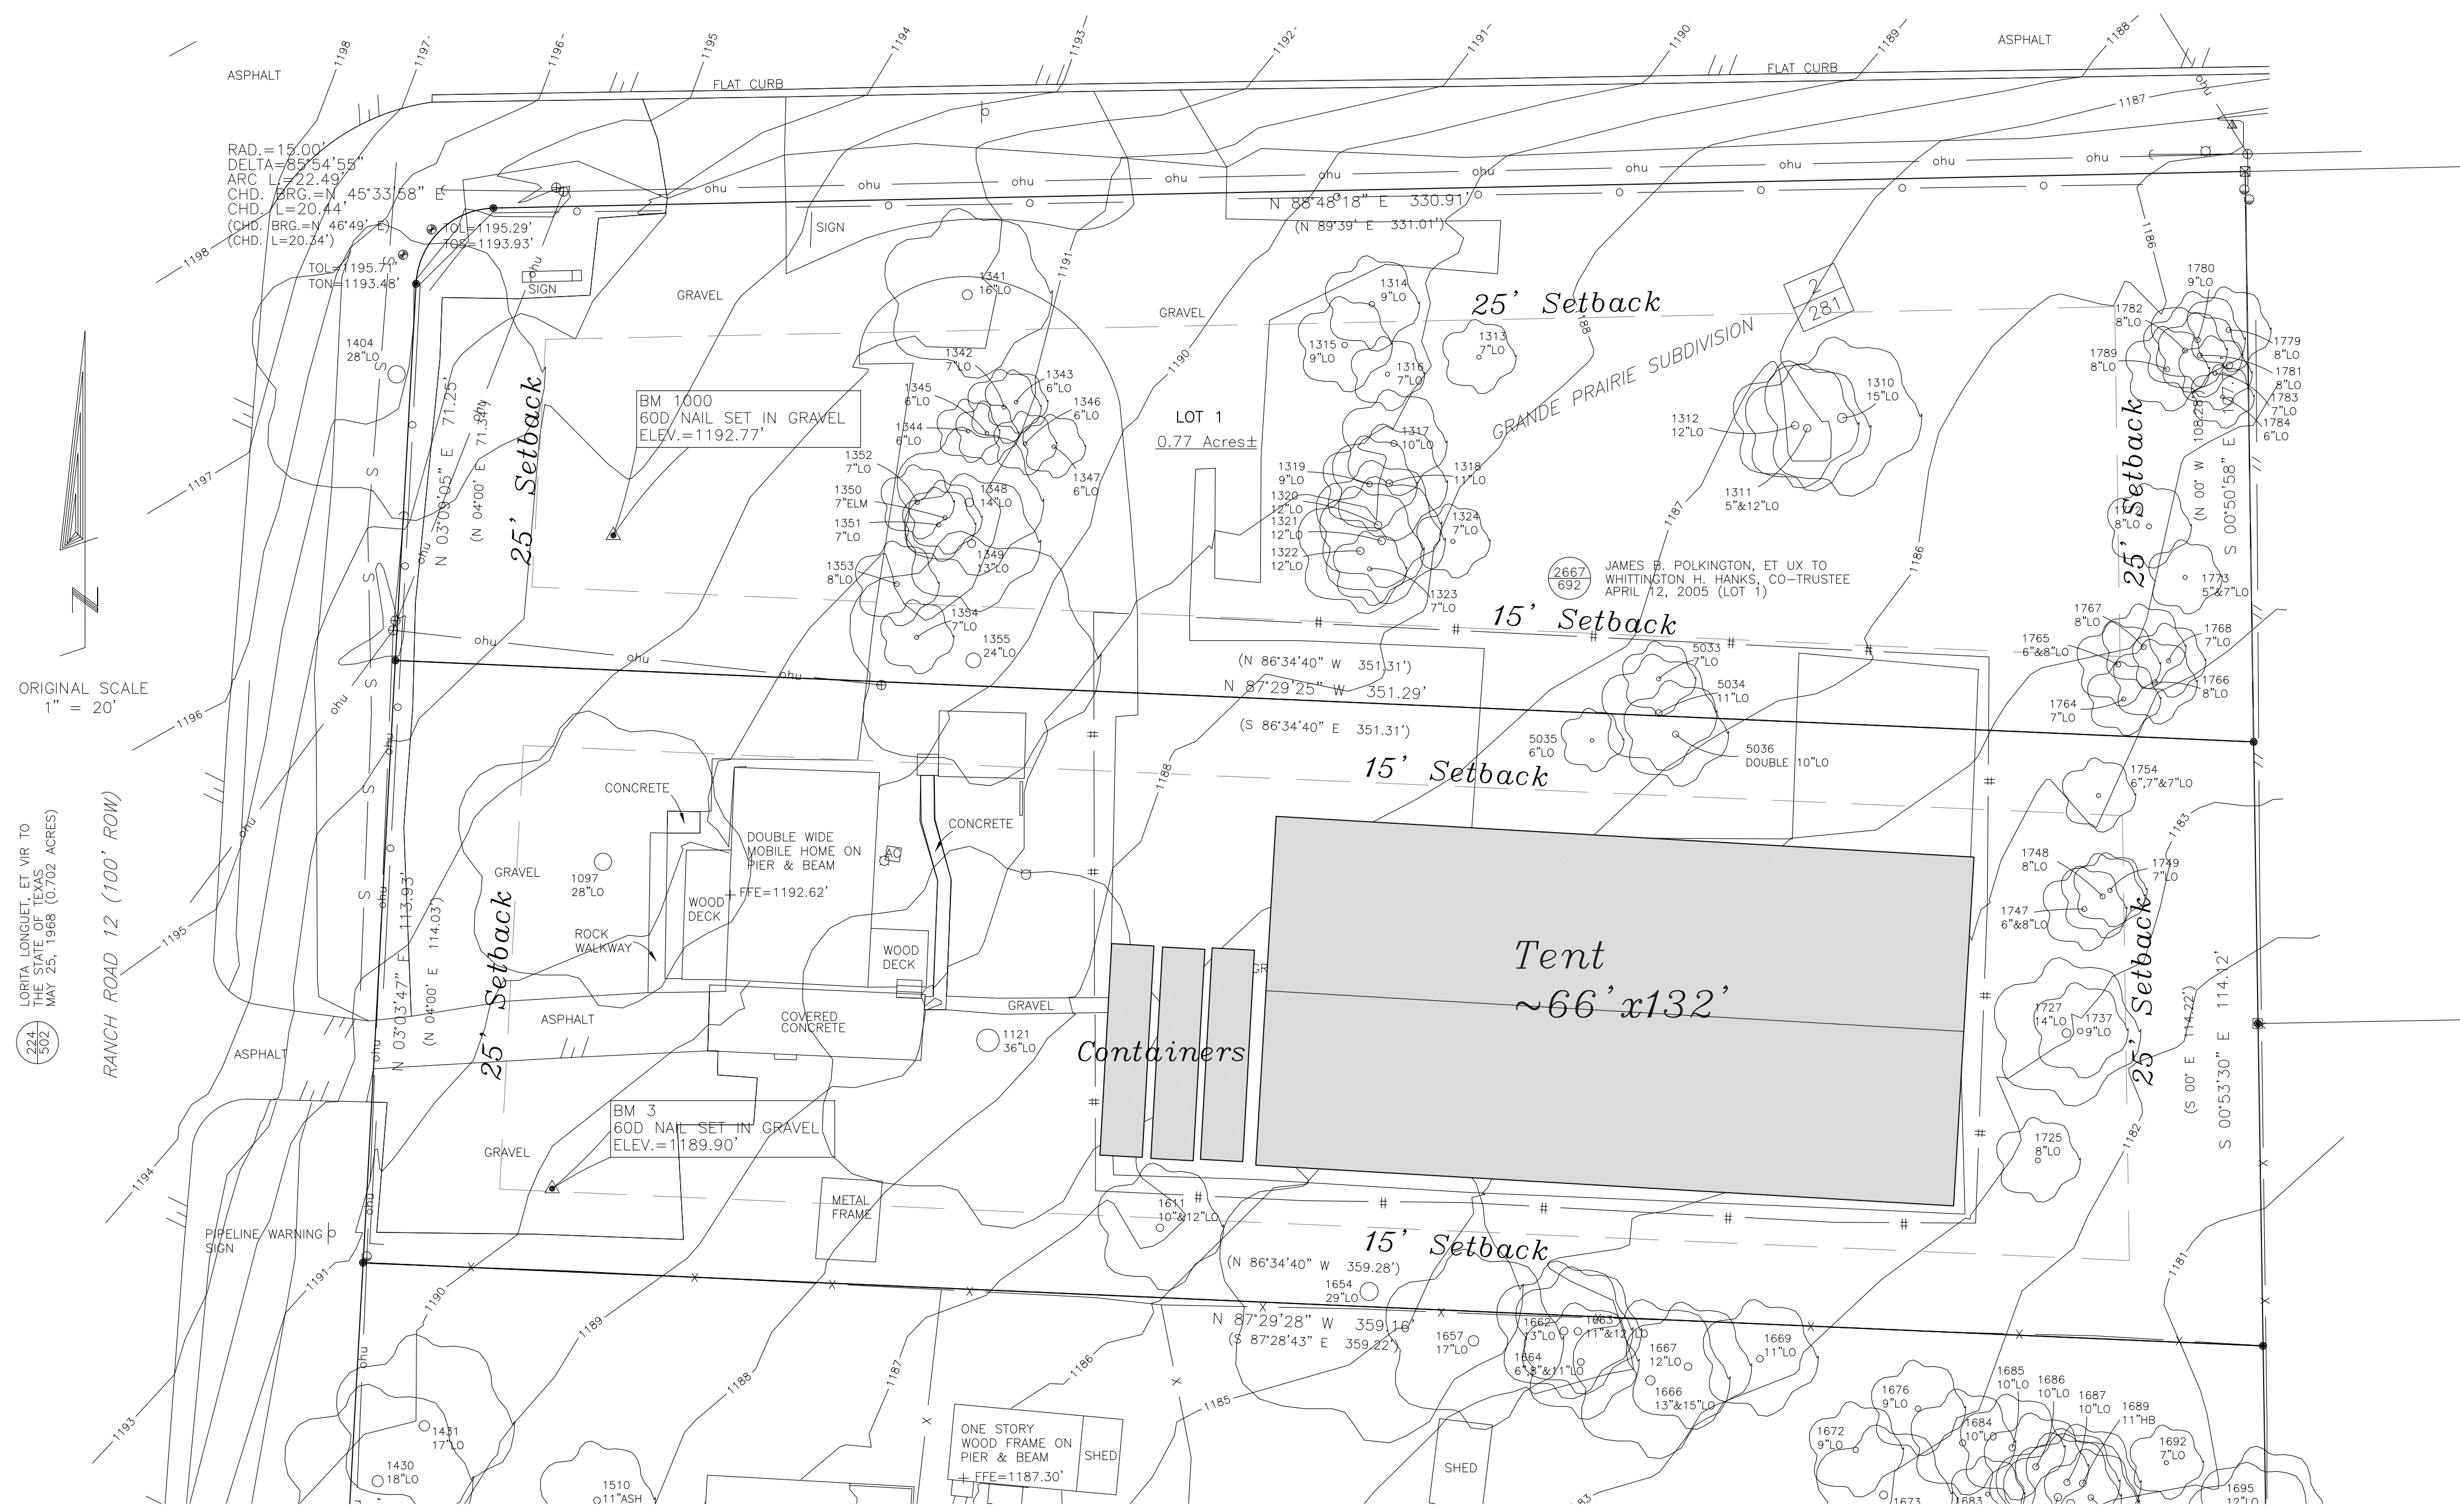

GRAND PRAIRIE CIRCLE (60' ROW)

ORIGINAL SCALE
1" = 20'

224
302
LORRA LONGUET, ET VIR TO
MAY 25, 1968 (0.702 ACRES)

RTY

WHIM TENTS FACILITY
27950 RR 12, Dripping Springs, TX
6/11/2020

TENT

PROPOSED SHIPPING CONTAINER

PROPOSED SHIPPING CONTAINER

Parking

Portable trailer for
general sales and
operations office use

3 Shipping containers

20m x 35m Tent
(Approximate 66'x115')

POTENTIAL LAYOUT