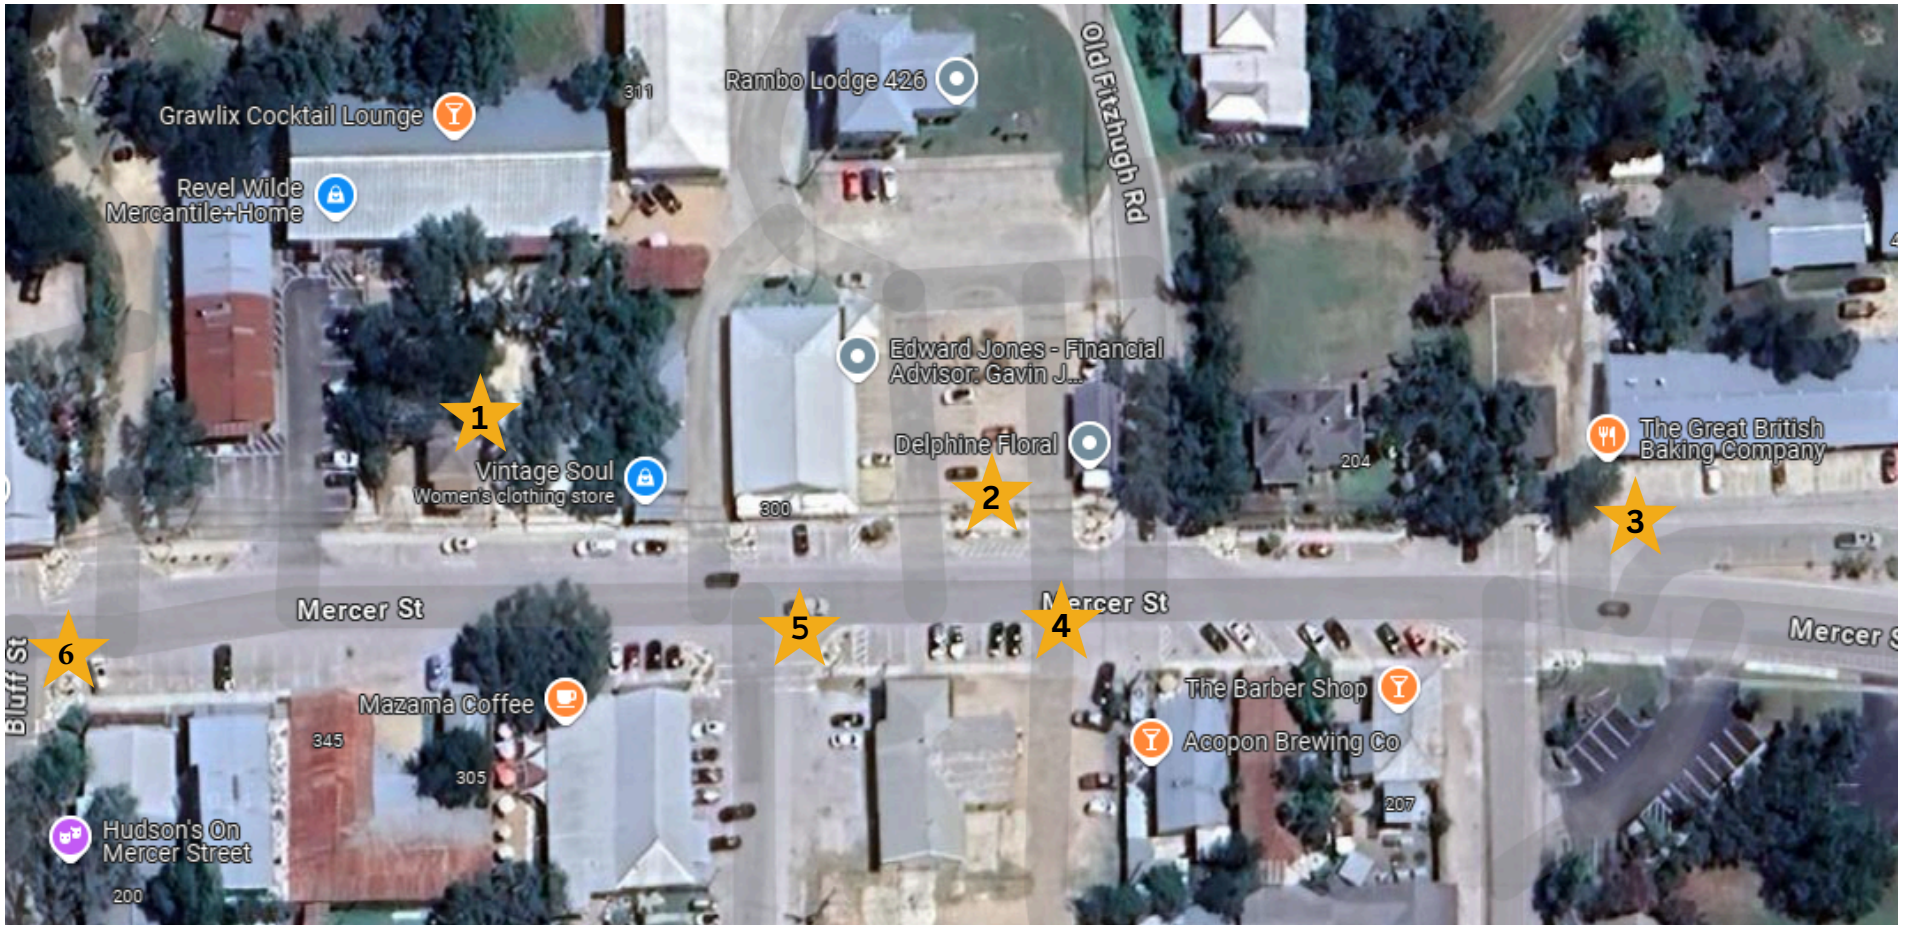

Star Locations

1. The courtyard in the Warehouse District (we are working on getting permission), facing East and West. If not approved, will be located on City Hall property.
2. In front of the parking lot between Edward Jones and Nest Haven Realty, closer to Nest Haven, facing North and West.
3. The curb area by The Veranda strip mall facing North and West.
4. Area west of Acopon, near the former rental center. (If HEB takes a star this time, this one will not be here)
5. East corner of College and Mercer Street on an angle.
6. East corner of Bluff Street and Mercer Street, on an angle.