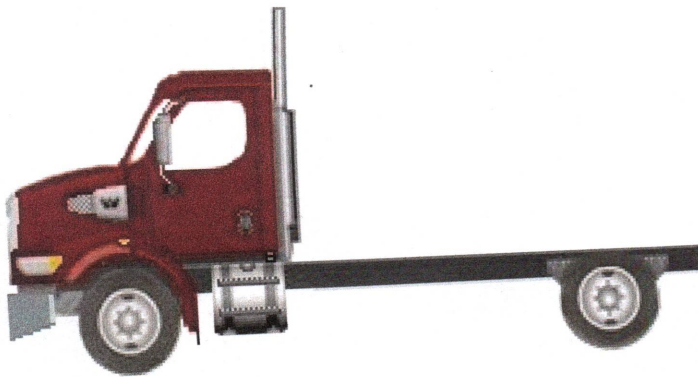

Prepared for:
City of Douglas
86 W Center Street
Douglas, MI 49406
Phone: 269-857-2763

Prepared by:
Eric Schaltz
FREIGHTLINER OF GRAND
RAPIDS
5285 CLAY AVENUE S.W.
WYOMING, MI 49548
Phone: 616-531-6600

A proposal for
City of Douglas

Prepared by
FREIGHTLINER OF GRAND RAPIDS
Eric Schaltz

Feb 02, 2024

Western Star 47X

Components shown may not reflect all spec'd options and are not to scale

Application Version 11.9.502
Data Version PRL-28X.027
City of Douglas 47X Plow Chassis

02/02/2024 8:16 AM

Page 1 of 22

14