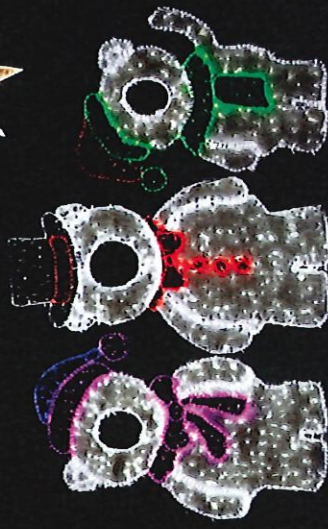

Please see the attached information for review and consideration.

UP TO **35% OFF**
 NOW THROUGH FEBRUARY 28TH

Presidential Snowflake Pole Mount
 (Available in 4 sizes)
 Starting at ~~\$600~~ \$390

Signature Building Front Wreath
 (Available in 6 sizes)
 Starting at ~~\$450~~ \$292
 *Bow sold separately

Mother Bear ~~\$1,075~~ \$700
 Father Bear ~~\$1,120~~ \$730
 Baby Bear ~~\$575~~ \$400
 Bear Family Bundle Photo Op
~~\$2,950~~ \$1,675

40' Triple Wreath Skyline | (Available in 2 sizes)
~~\$2,600~~ \$1,745
 *Bow sold separately

NEW

Glitter Mesh Snowflake
NEW Pole Mount
(Available in 4 sizes)
Starting at ~~\$650~~ \$420

NEW

Deer Bundle (ALL 5 PIECES)
NEW Deer Family
~~\$3,665~~ \$2,380

6' Proud Doe
NEW Deer Family ~~\$795~~ \$475