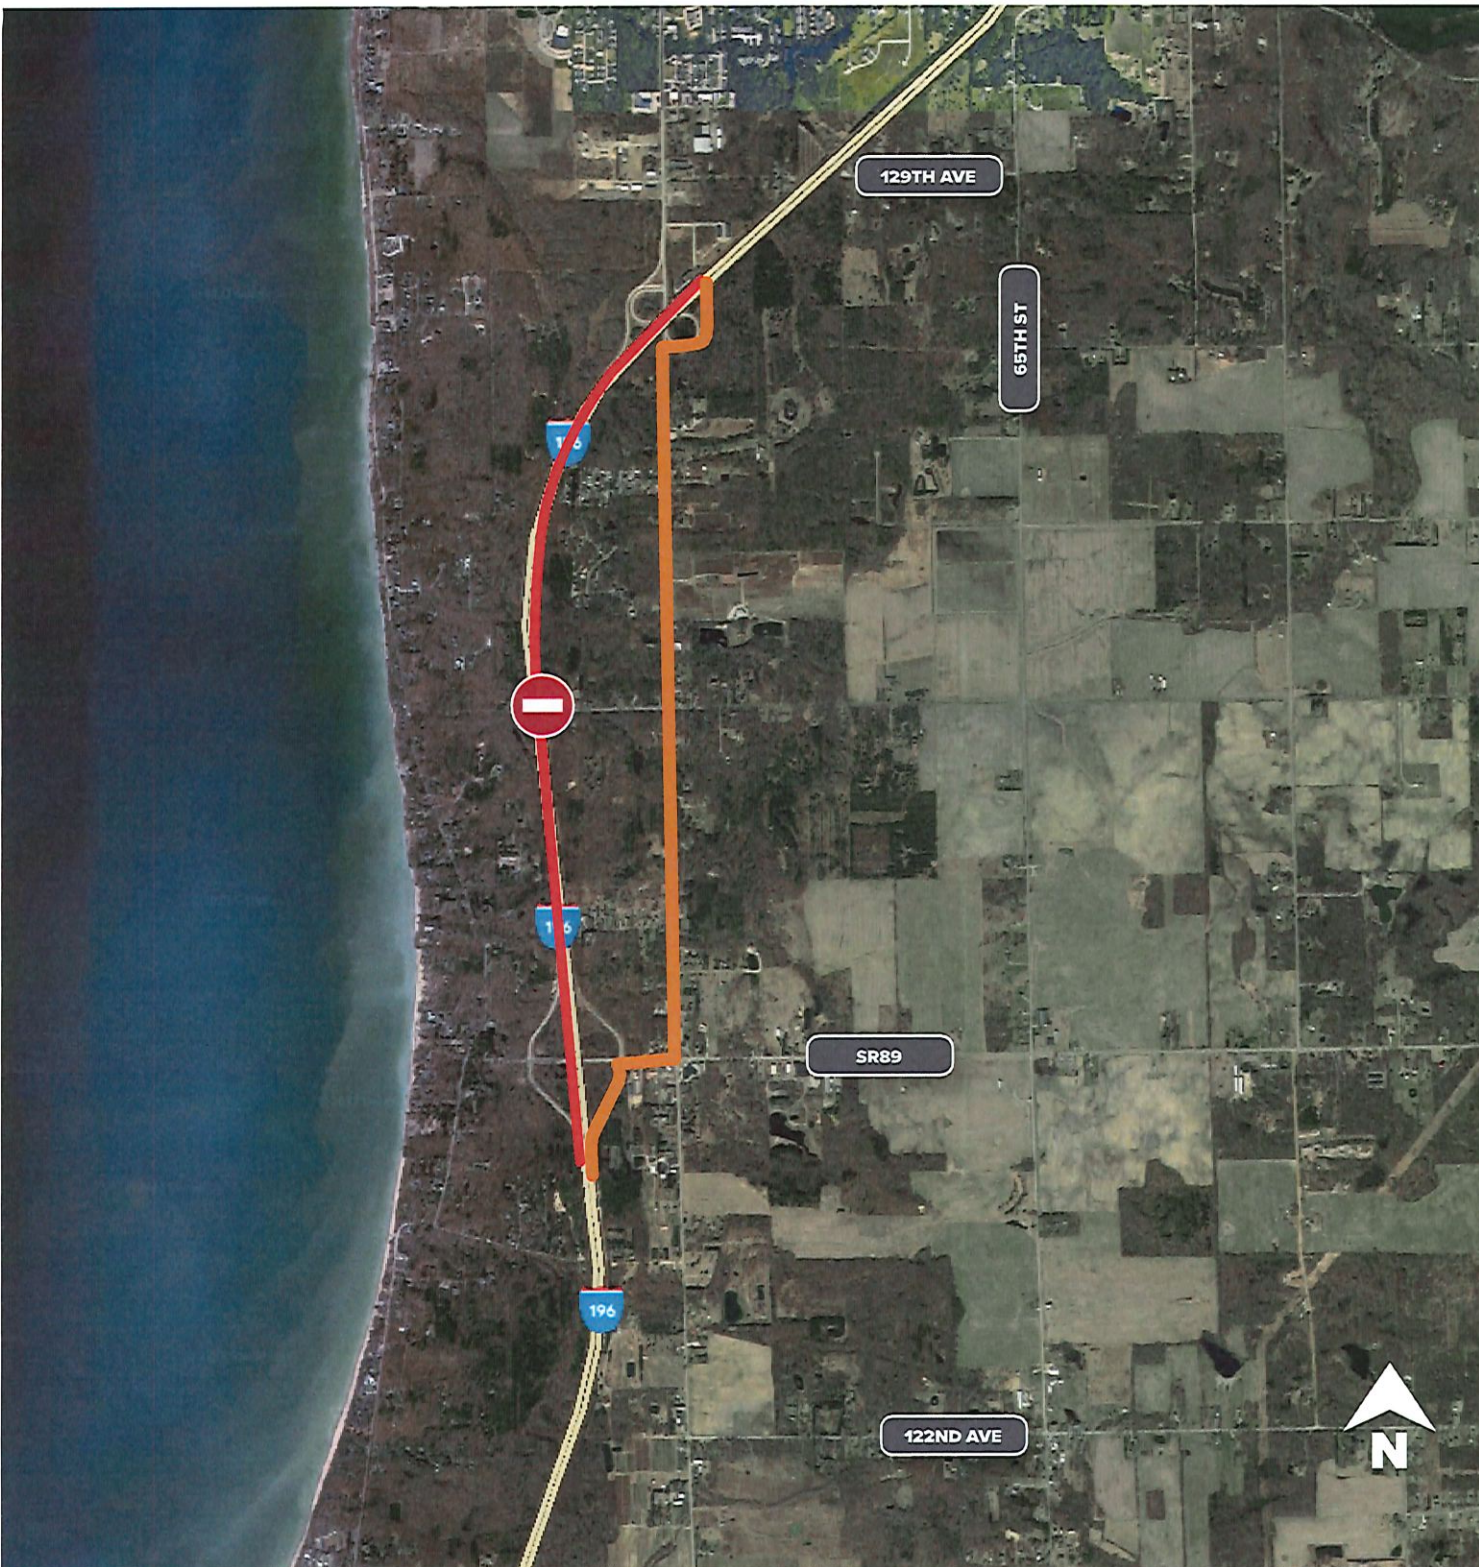

ROAD CLOSURES

9/05/23 to Mid-November

Blue Star Hwy at Exit 36 Detour

-  SB Blue Star Hwy. Detour Route
-  NB I-196 Exit Ramp Blue Star Hwy Detour Route
-  SB I-196 Exit Ramp Detour Route
-  Road Closure
 - Blue Star Hwy Bridge Over I-196
 - NB I-196 Ramp to Blue Star Hwy
 - SB I-196 Ramp to Blue Star Hwy

ROAD CLOSURES

9/06/23

NB I-196 Freeway

 NB I-196 Detour Route

 Road Closure

- NB I-196 from 9:00pm - 6:00am

ROAD CLOSURES

9/07/23

SB I-196 Freeway

-  SB I-196 Detour Route
-  Road Closure
 - SB I-196 from 9:00pm to 6:00am