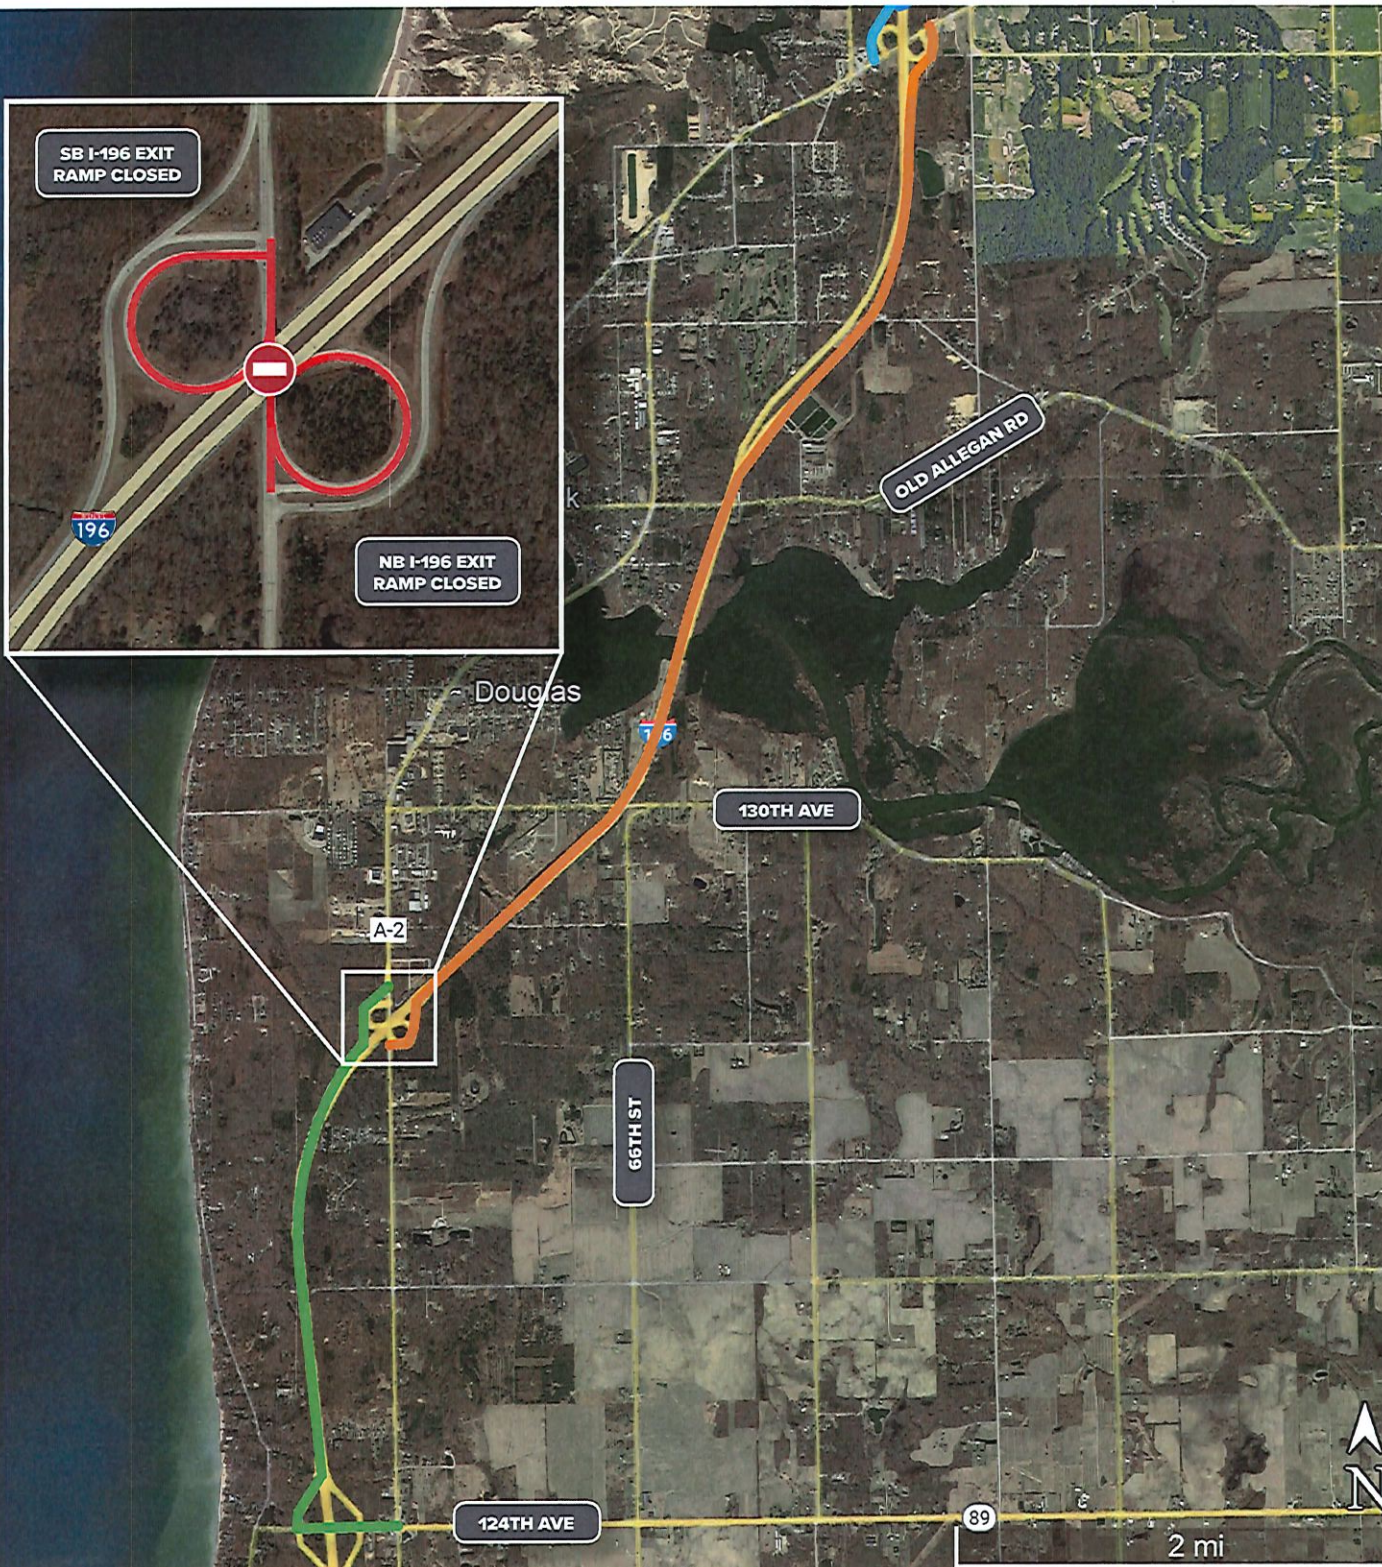

ROAD CLOSURES

9/05/23 to Mid-November

Blue Star Hwy at Exit 36 Detour

-  SB Blue Star Hwy. Detour Route
-  NB I-196 Exit Ramp Blue Star Hwy Detour Route
-  SB I-196 Exit Ramp Detour Route
-  Road Closure
 - Blue Star Hwy Bridge Over I-196
 - NB I-196 Ramp to Blue Star Hwy
 - SB I-196 Ramp to Blue Star Hwy

ROAD CLOSURES

9/06/23

NB I-196 Freeway

 NB I-196 Detour Route

 Road Closure

- NB I-196 from 9:00pm - 6:00am

ROAD CLOSURES

9/07/23

SB I-196 Freeway

-  SB I-196 Detour Route
-  Road Closure
 - SB I-196 from 9:00pm to 6:00am