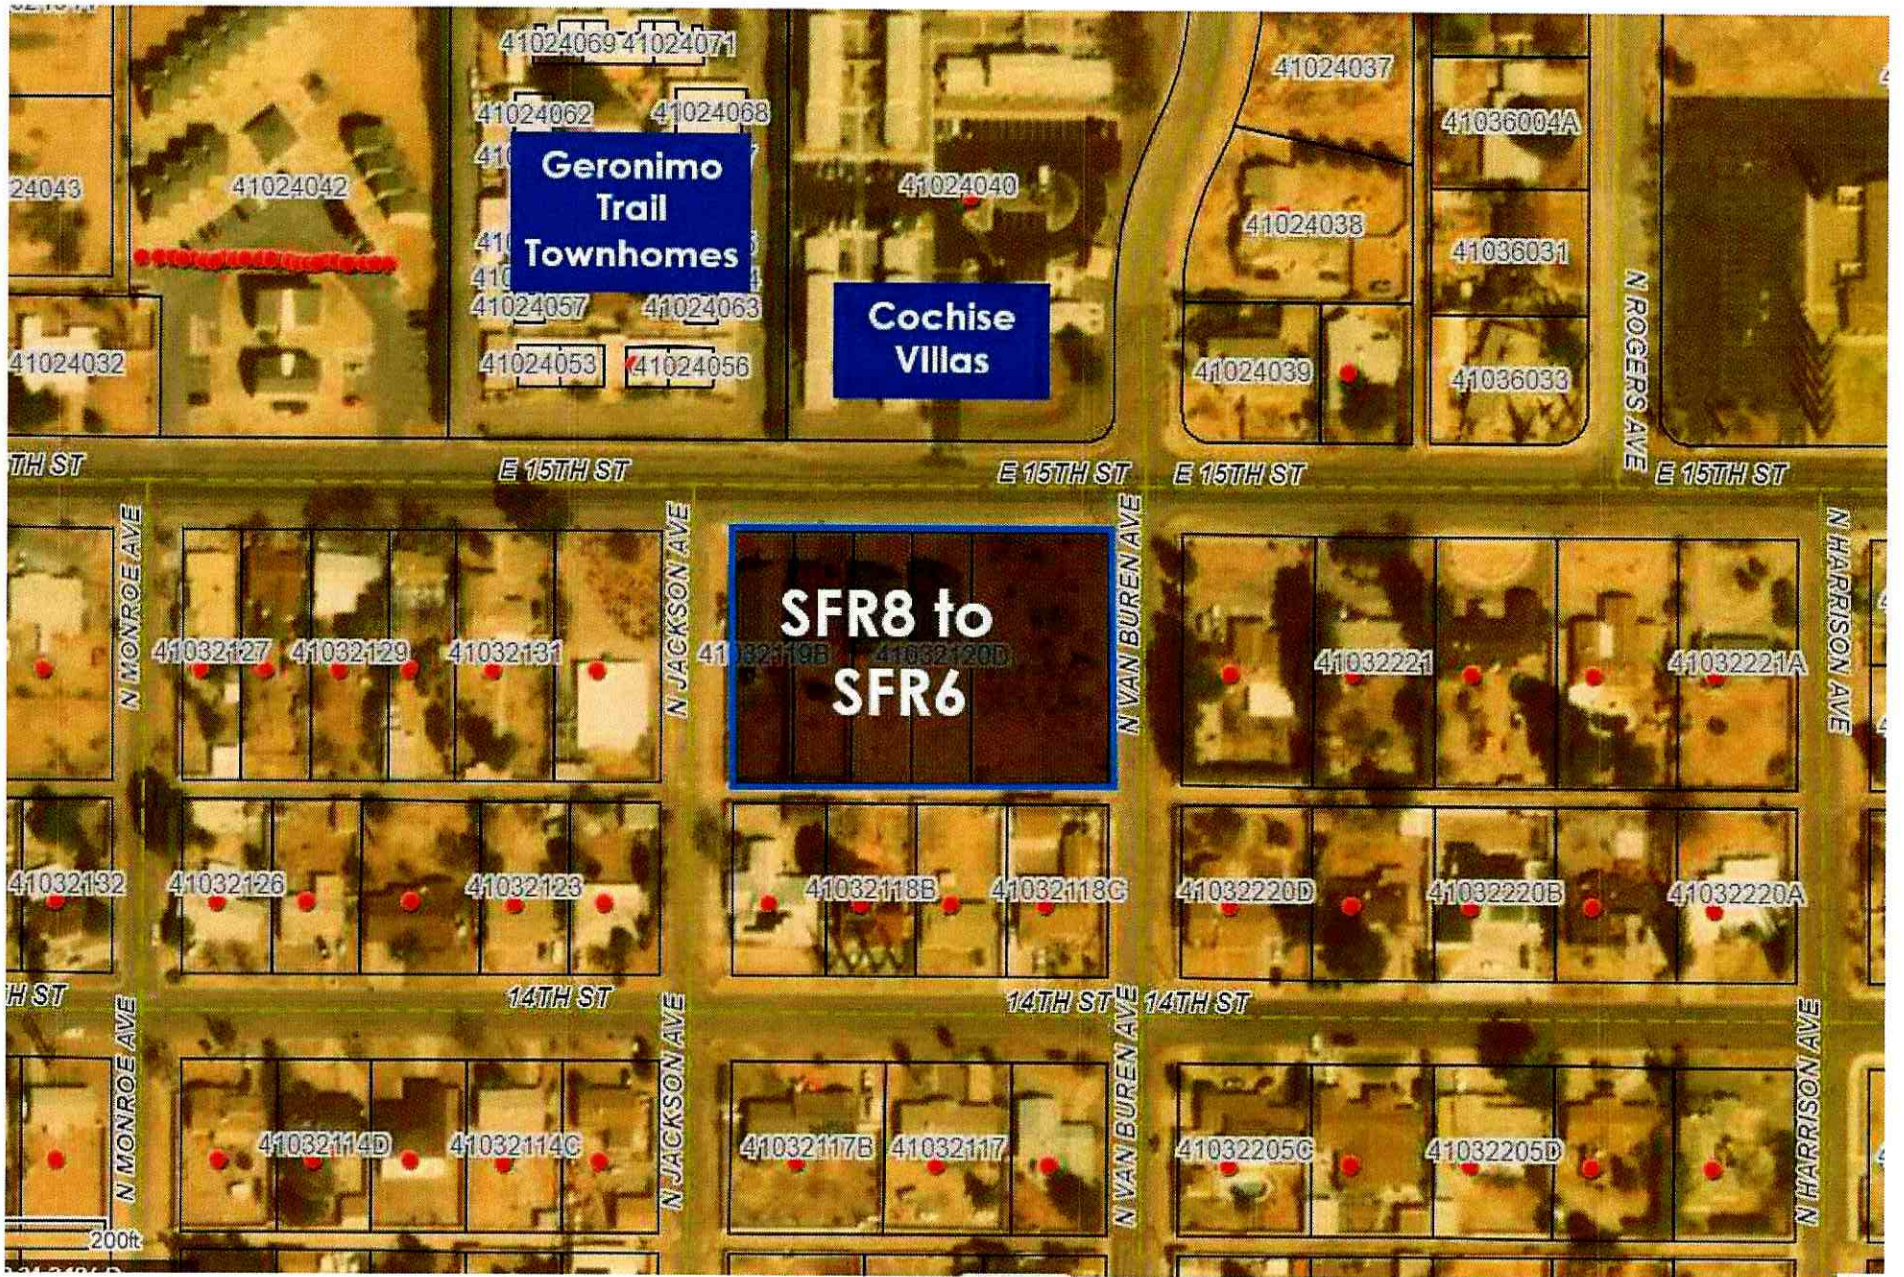

EXHIBIT A

Geronimo
Trail
Townhomes

Cochise
Villas

SFR8 to
SFR6

200ft