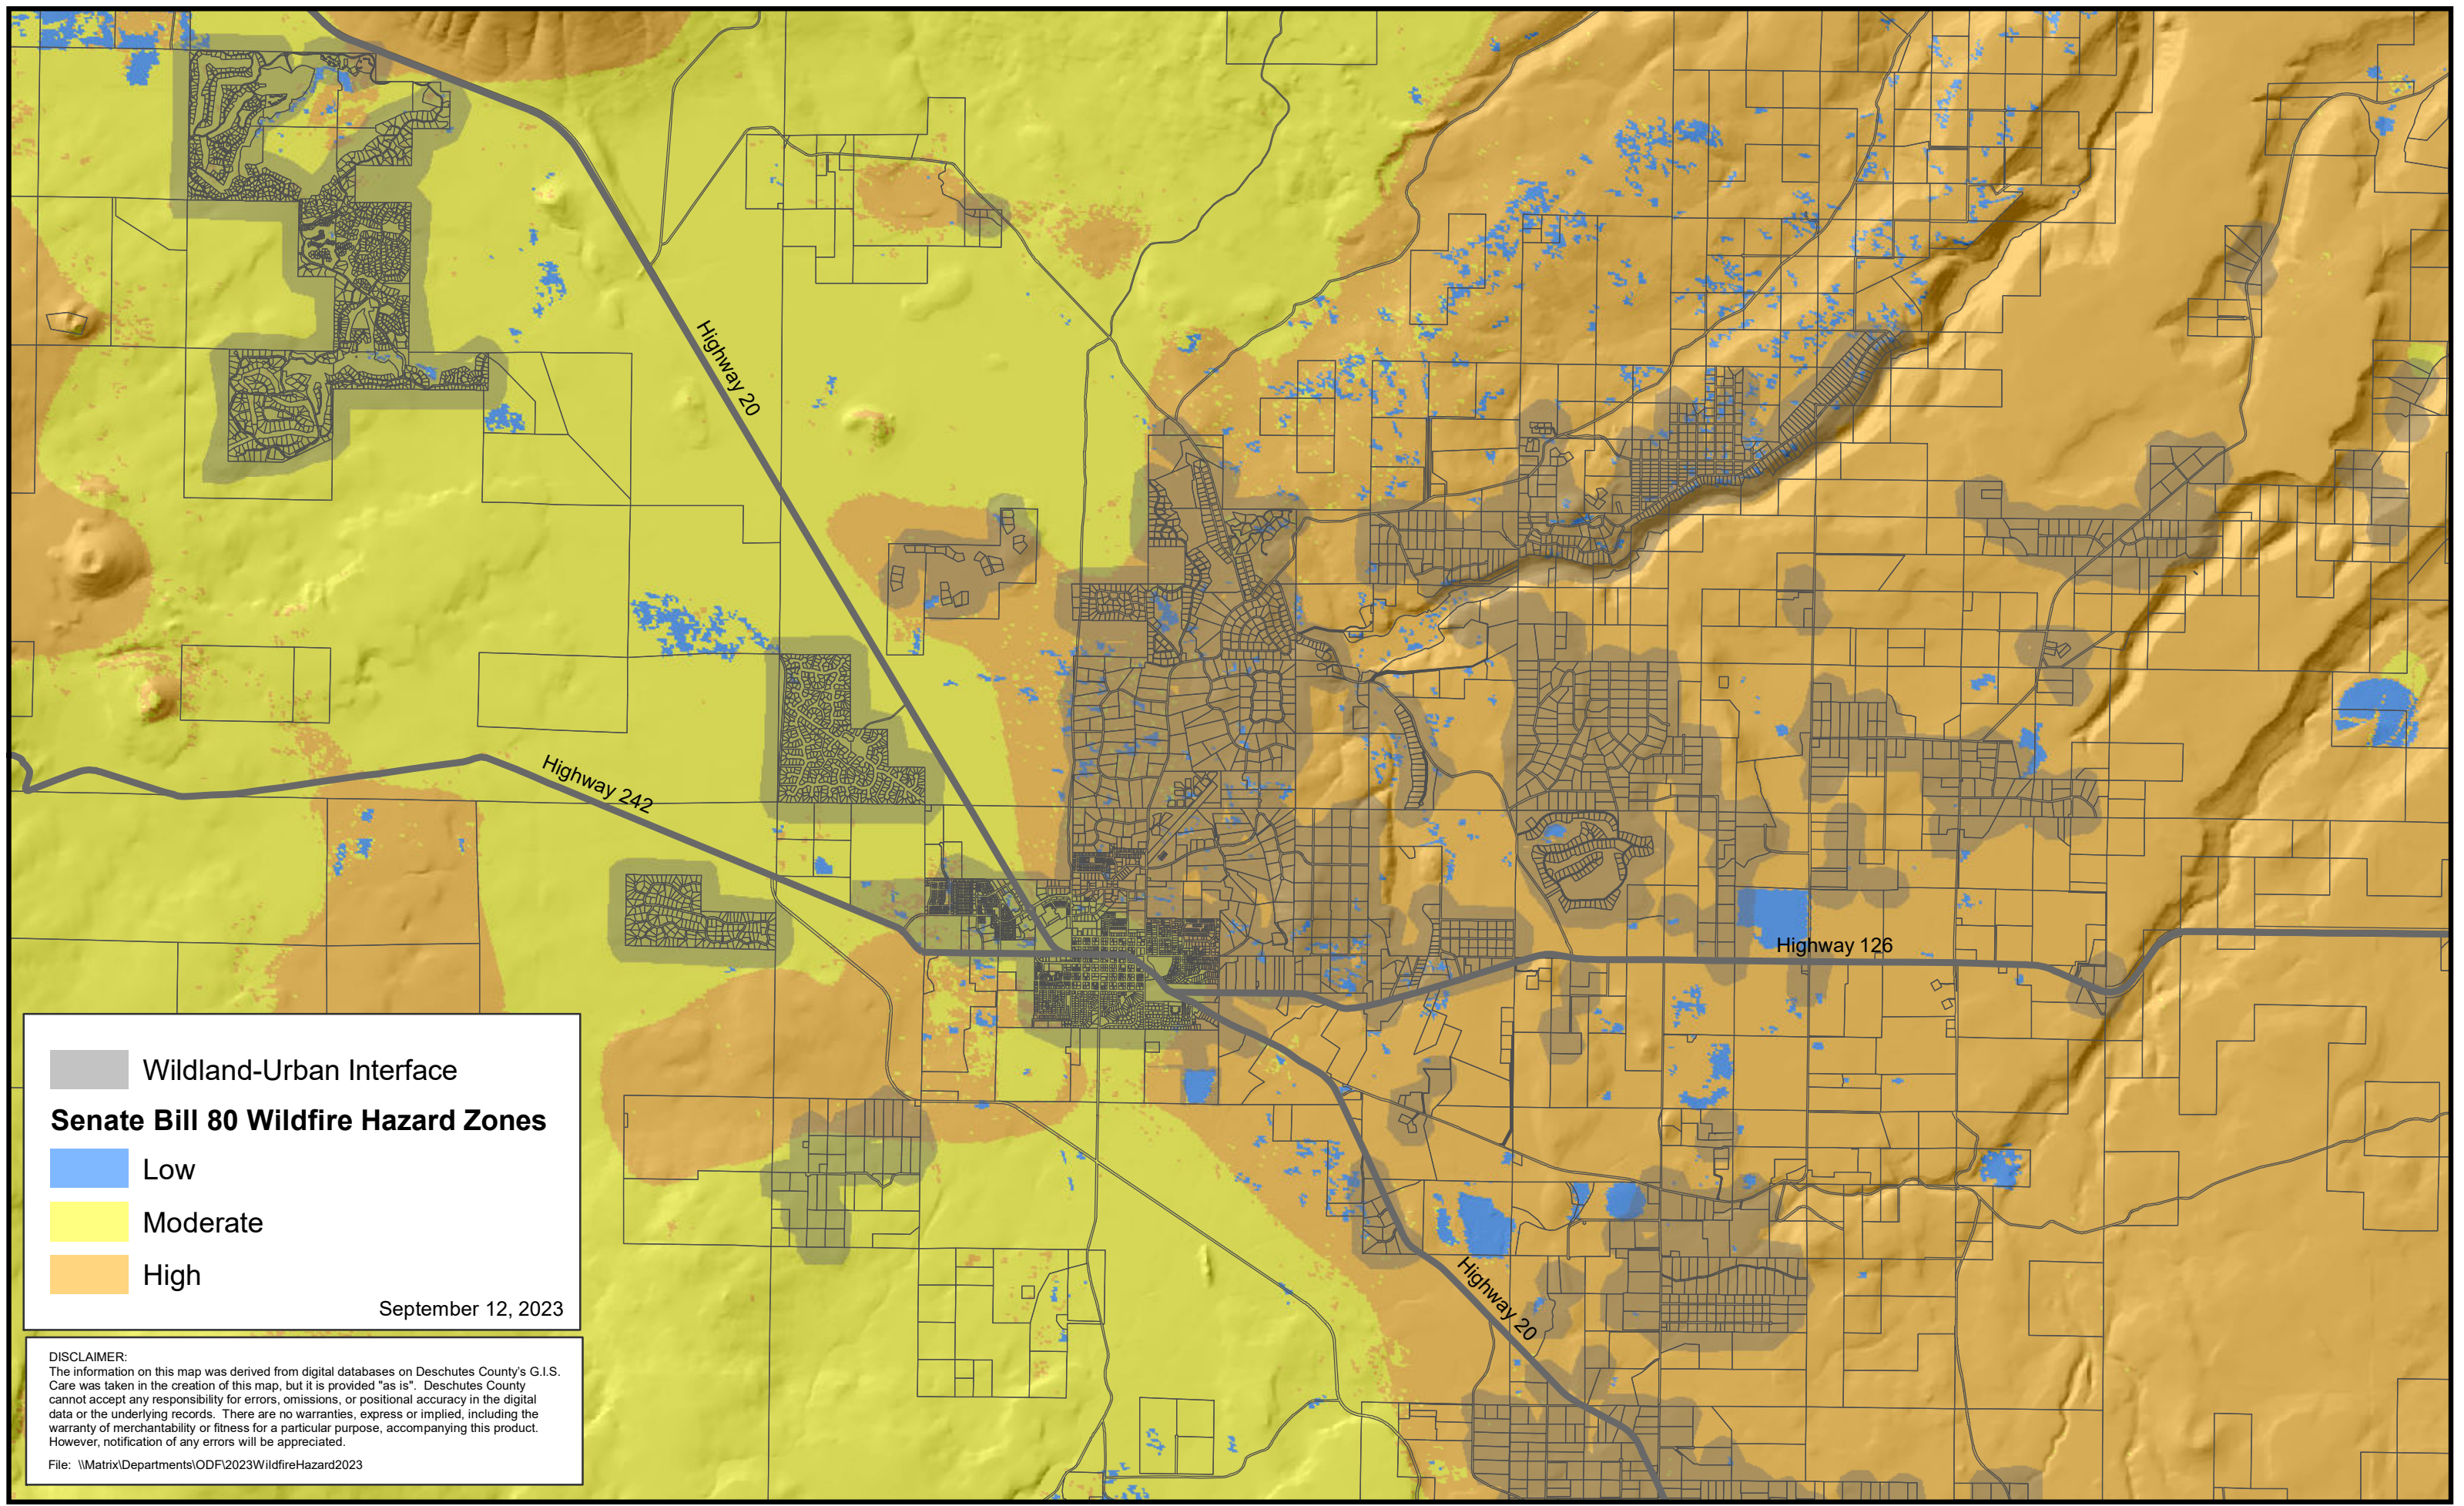

Sisters Area - Draft Senate Bill 80 Wildfire Hazard

 Wildland-Urban Interface
Senate Bill 80 Wildfire Hazard Zones
 Low
 Moderate
 High

September 12, 2023

DISCLAIMER:
 The information on this map was derived from digital databases on Deschutes County's G.I.S. Care was taken in the creation of this map, but it is provided "as is". Deschutes County cannot accept any responsibility for errors, omissions, or positional accuracy in the digital data or the underlying records. There are no warranties, express or implied, including the warranty of merchantability or fitness for a particular purpose, accompanying this product. However, notification of any errors will be appreciated.

File: \\Matrix\Departments\ODF\2023\WildfireHazard2023