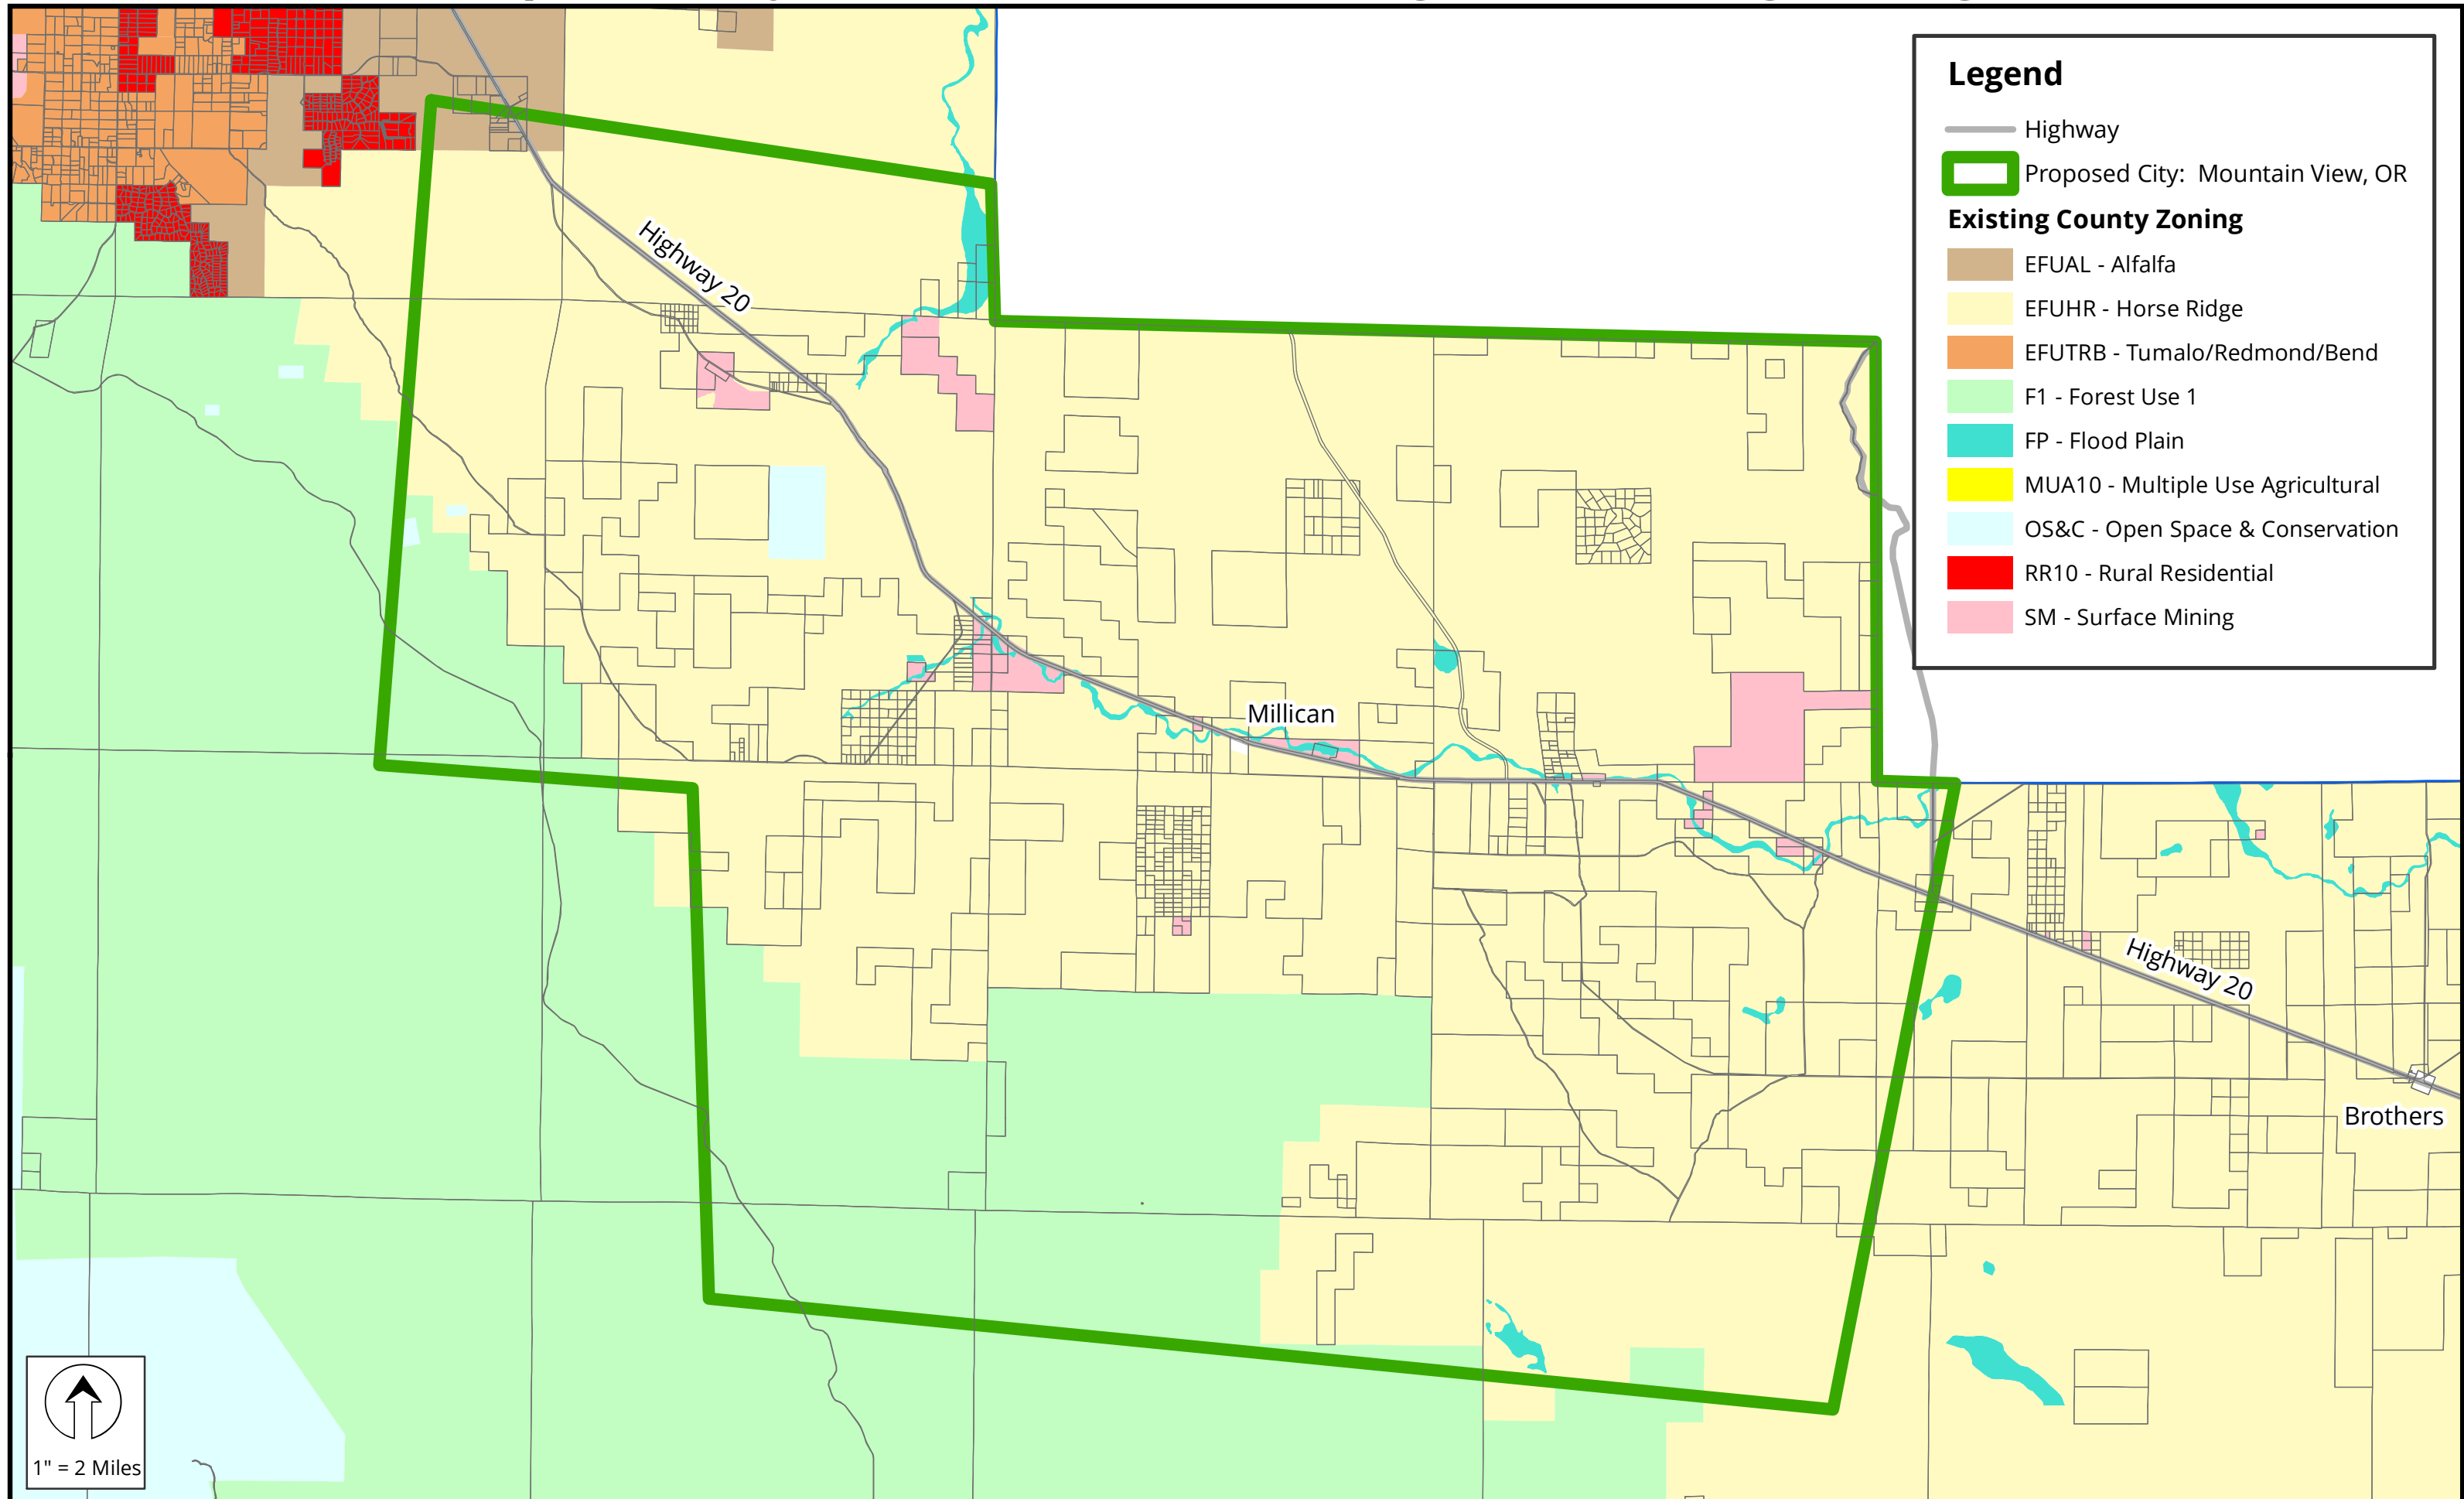

1" = 6.5 Mi.

Proposed City of Mountain View

Location Map

-  State Highway
-  City Limit
-  Unincorporated Community
-  Proposed City
-  County Boundary

August 18, 2023

Proposed City of Mountain View, OR Township & Range

Proposed City of Mountain View, Oregon - Existing Zoning

Proposed City of Mountain View, Oregon - Combining Zones

Proposed City of Mountain View, Oregon - Public Land Ownership