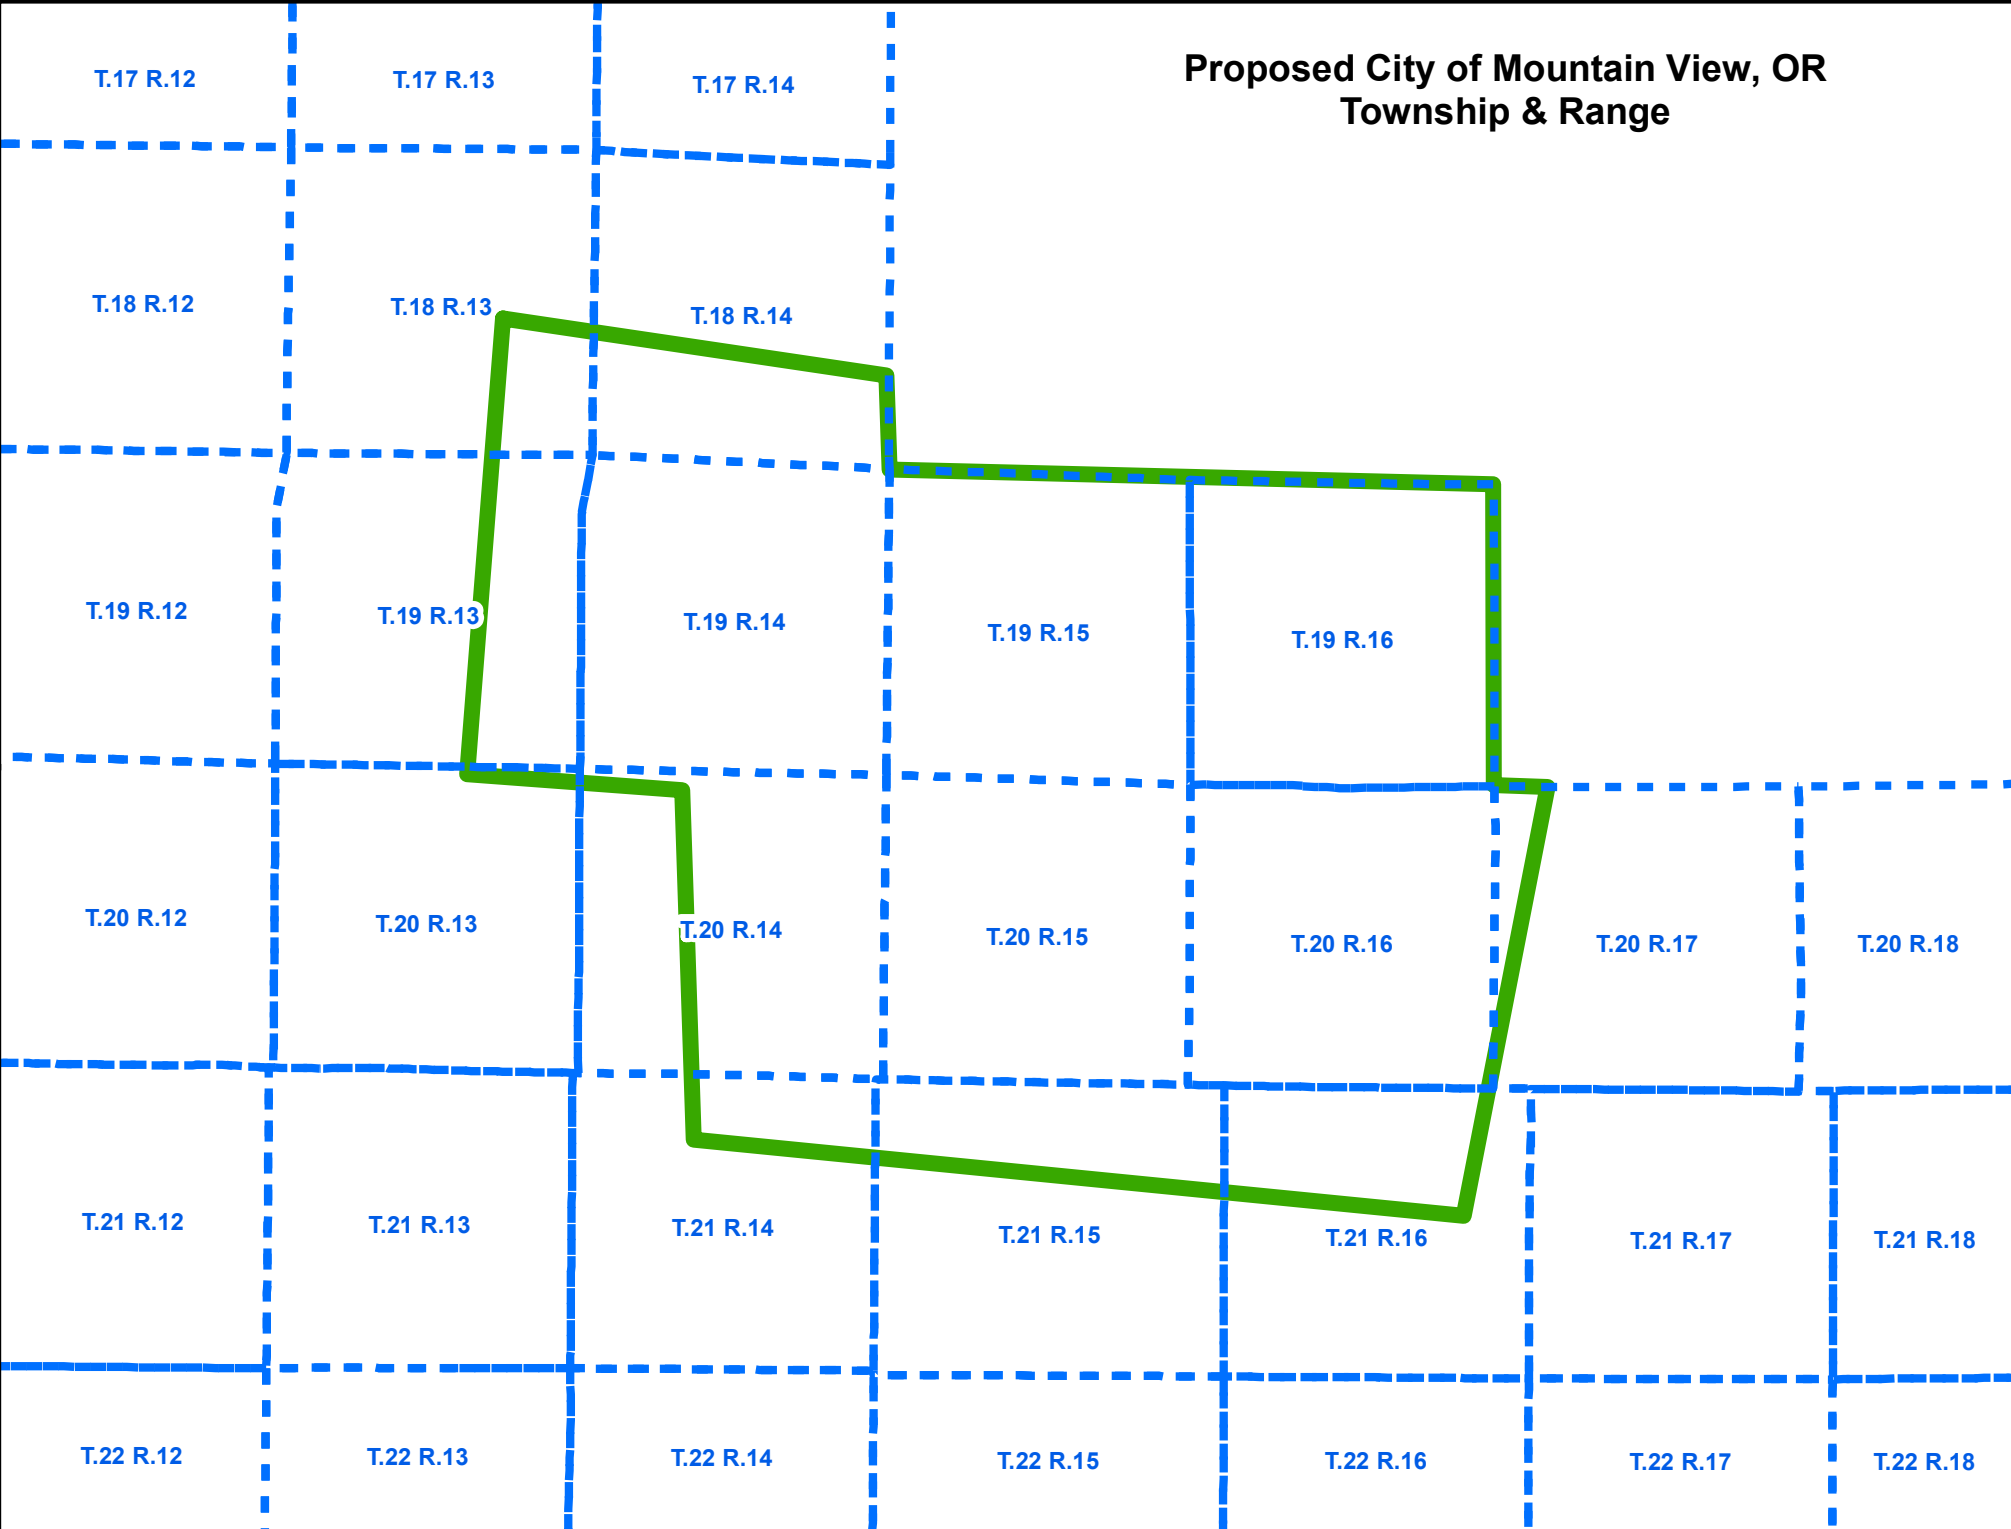

1" = 6.5 Mi.

Proposed City of Mountain View

Location Map

-  State Highway
-  City Limit
-  Unincorporated Community
-  Proposed City
-  County Boundary

August 18, 2023

Proposed City of Mountain View, OR Township & Range

Proposed City of Mountain View, Oregon - Existing Zoning

Proposed City of Mountain View, Oregon - Combining Zones

Proposed City of Mountain View, Oregon - Public Land Ownership