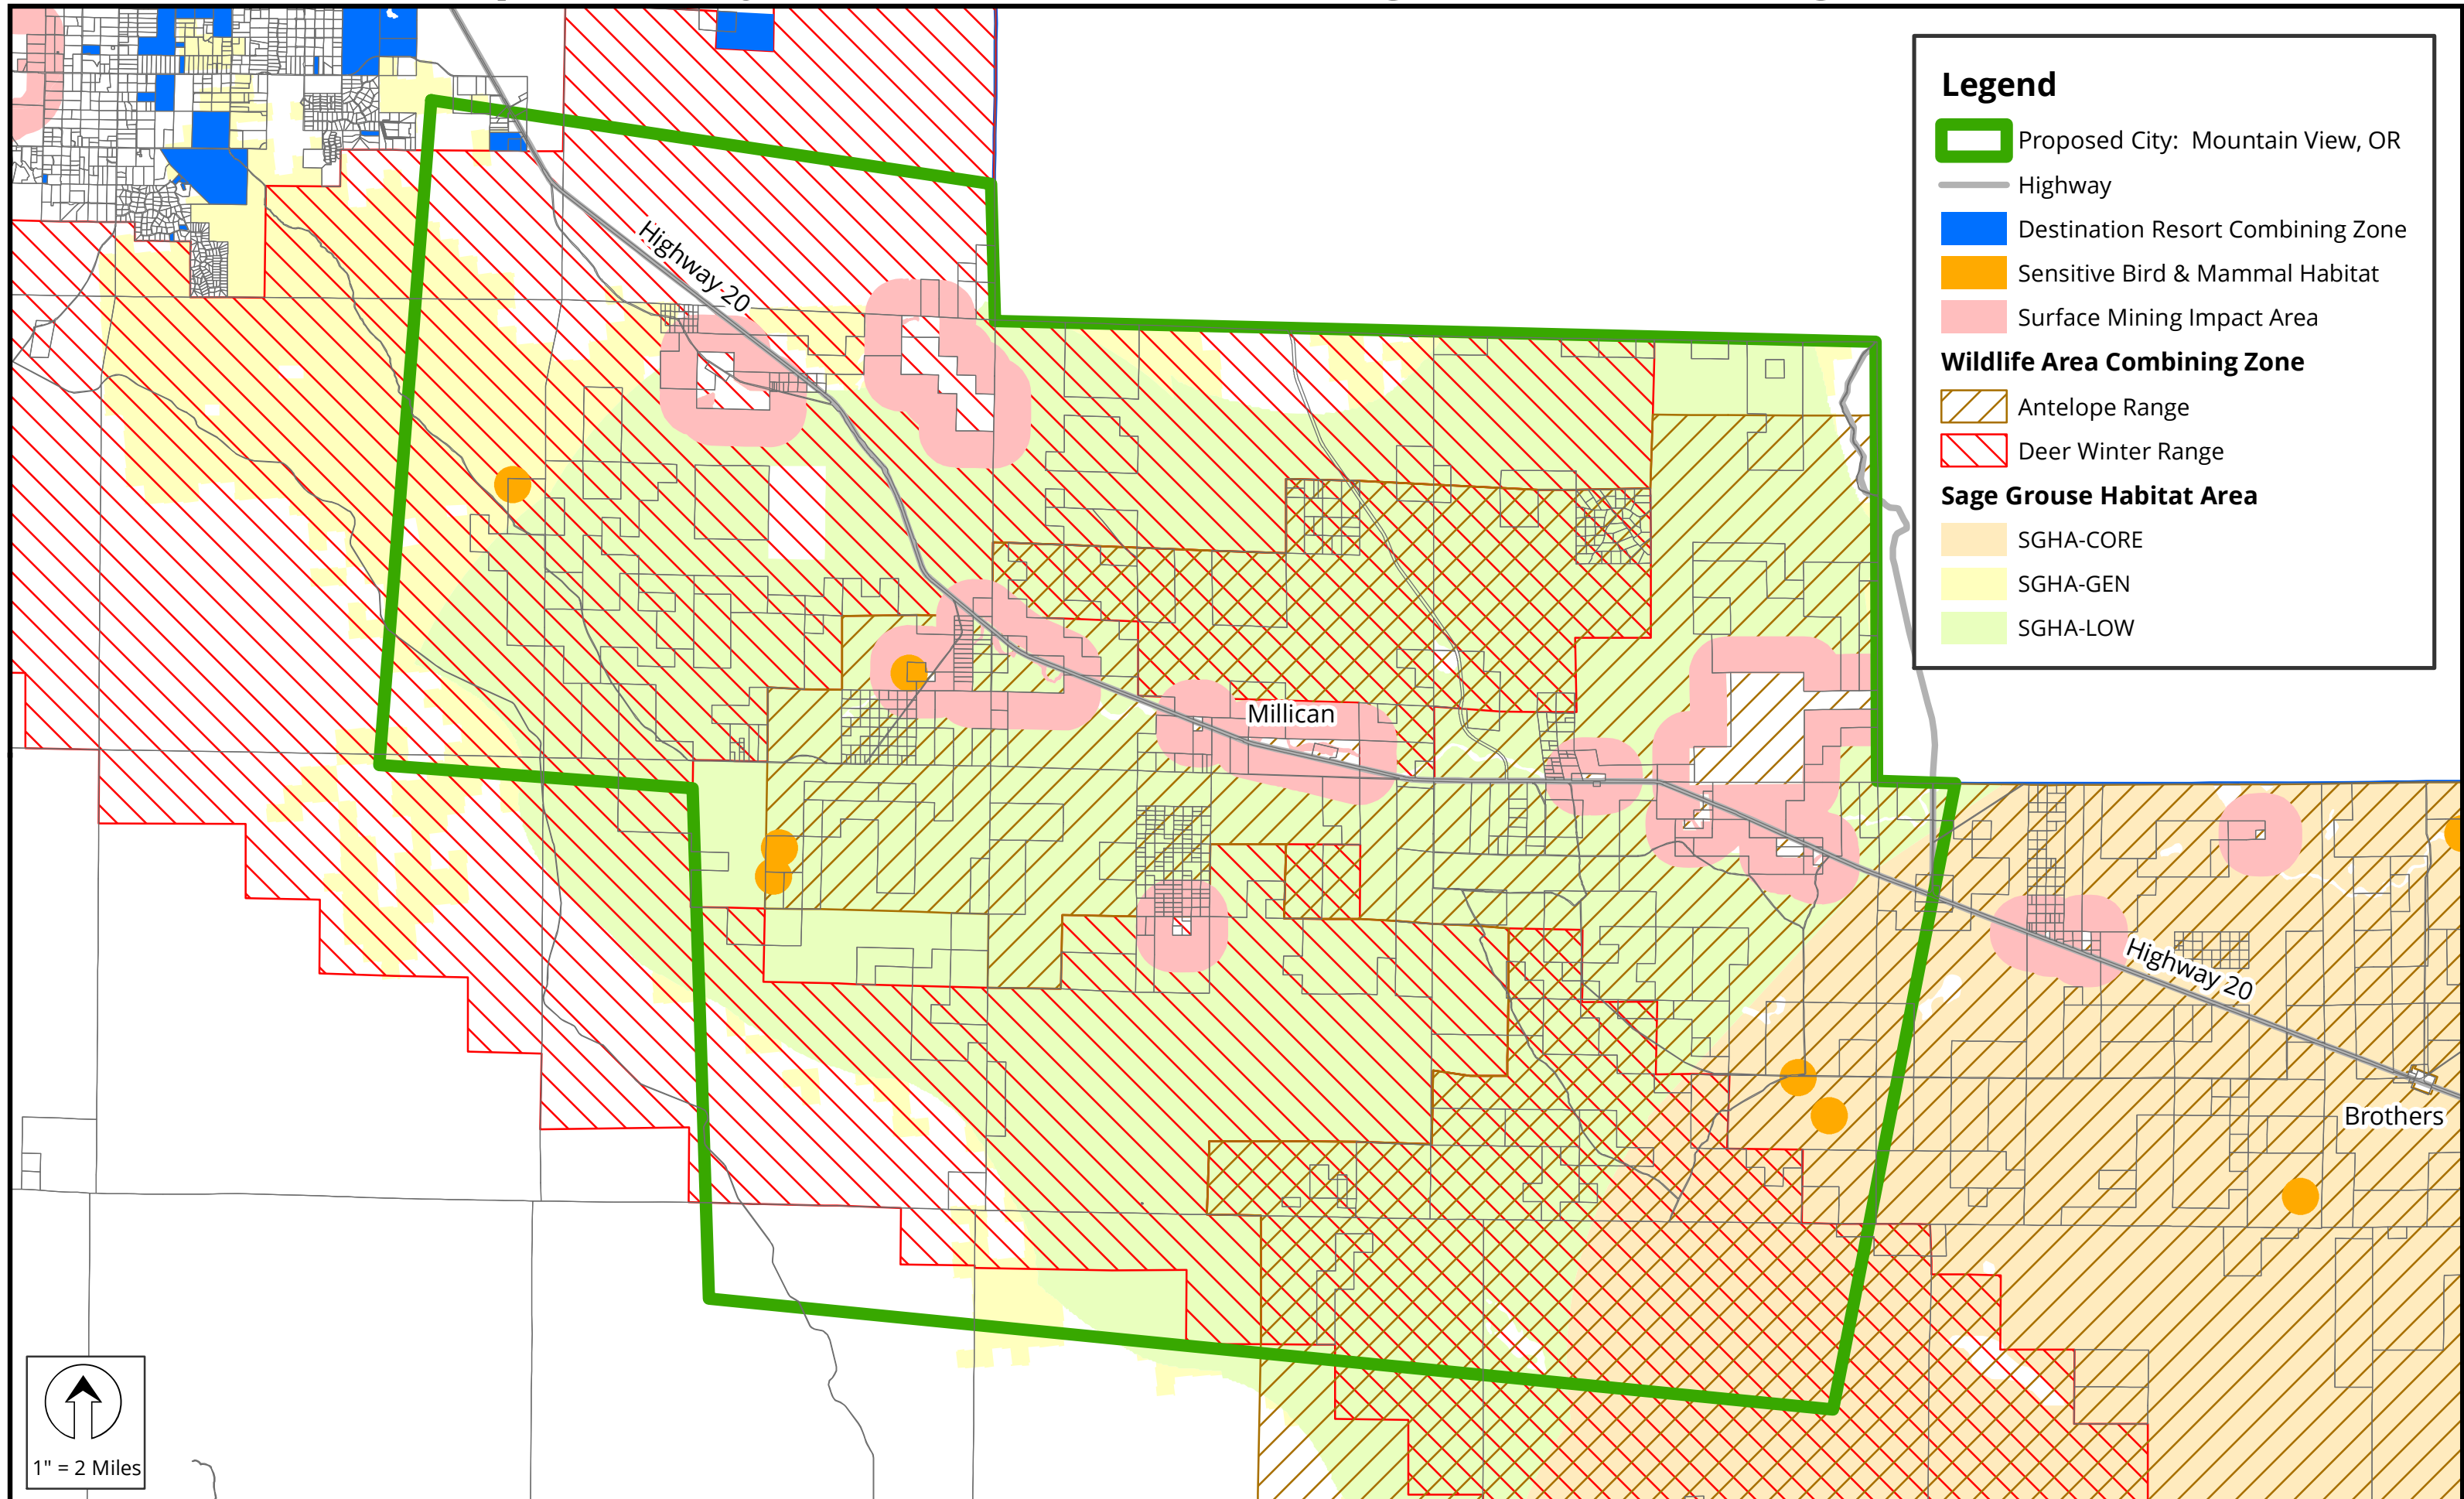

1" = 6.5 Mi.

Proposed City of Mountain View

Location Map

-  State Highway
-  City Limit
-  Unincorporated Community
-  Proposed City
-  County Boundary

August 18, 2023

Proposed City of Mountain View, OR Township & Range

Proposed City of Mountain View, Oregon - Existing Zoning

Proposed City of Mountain View, Oregon - Combining Zones

Proposed City of Mountain View, Oregon - Public Land Ownership