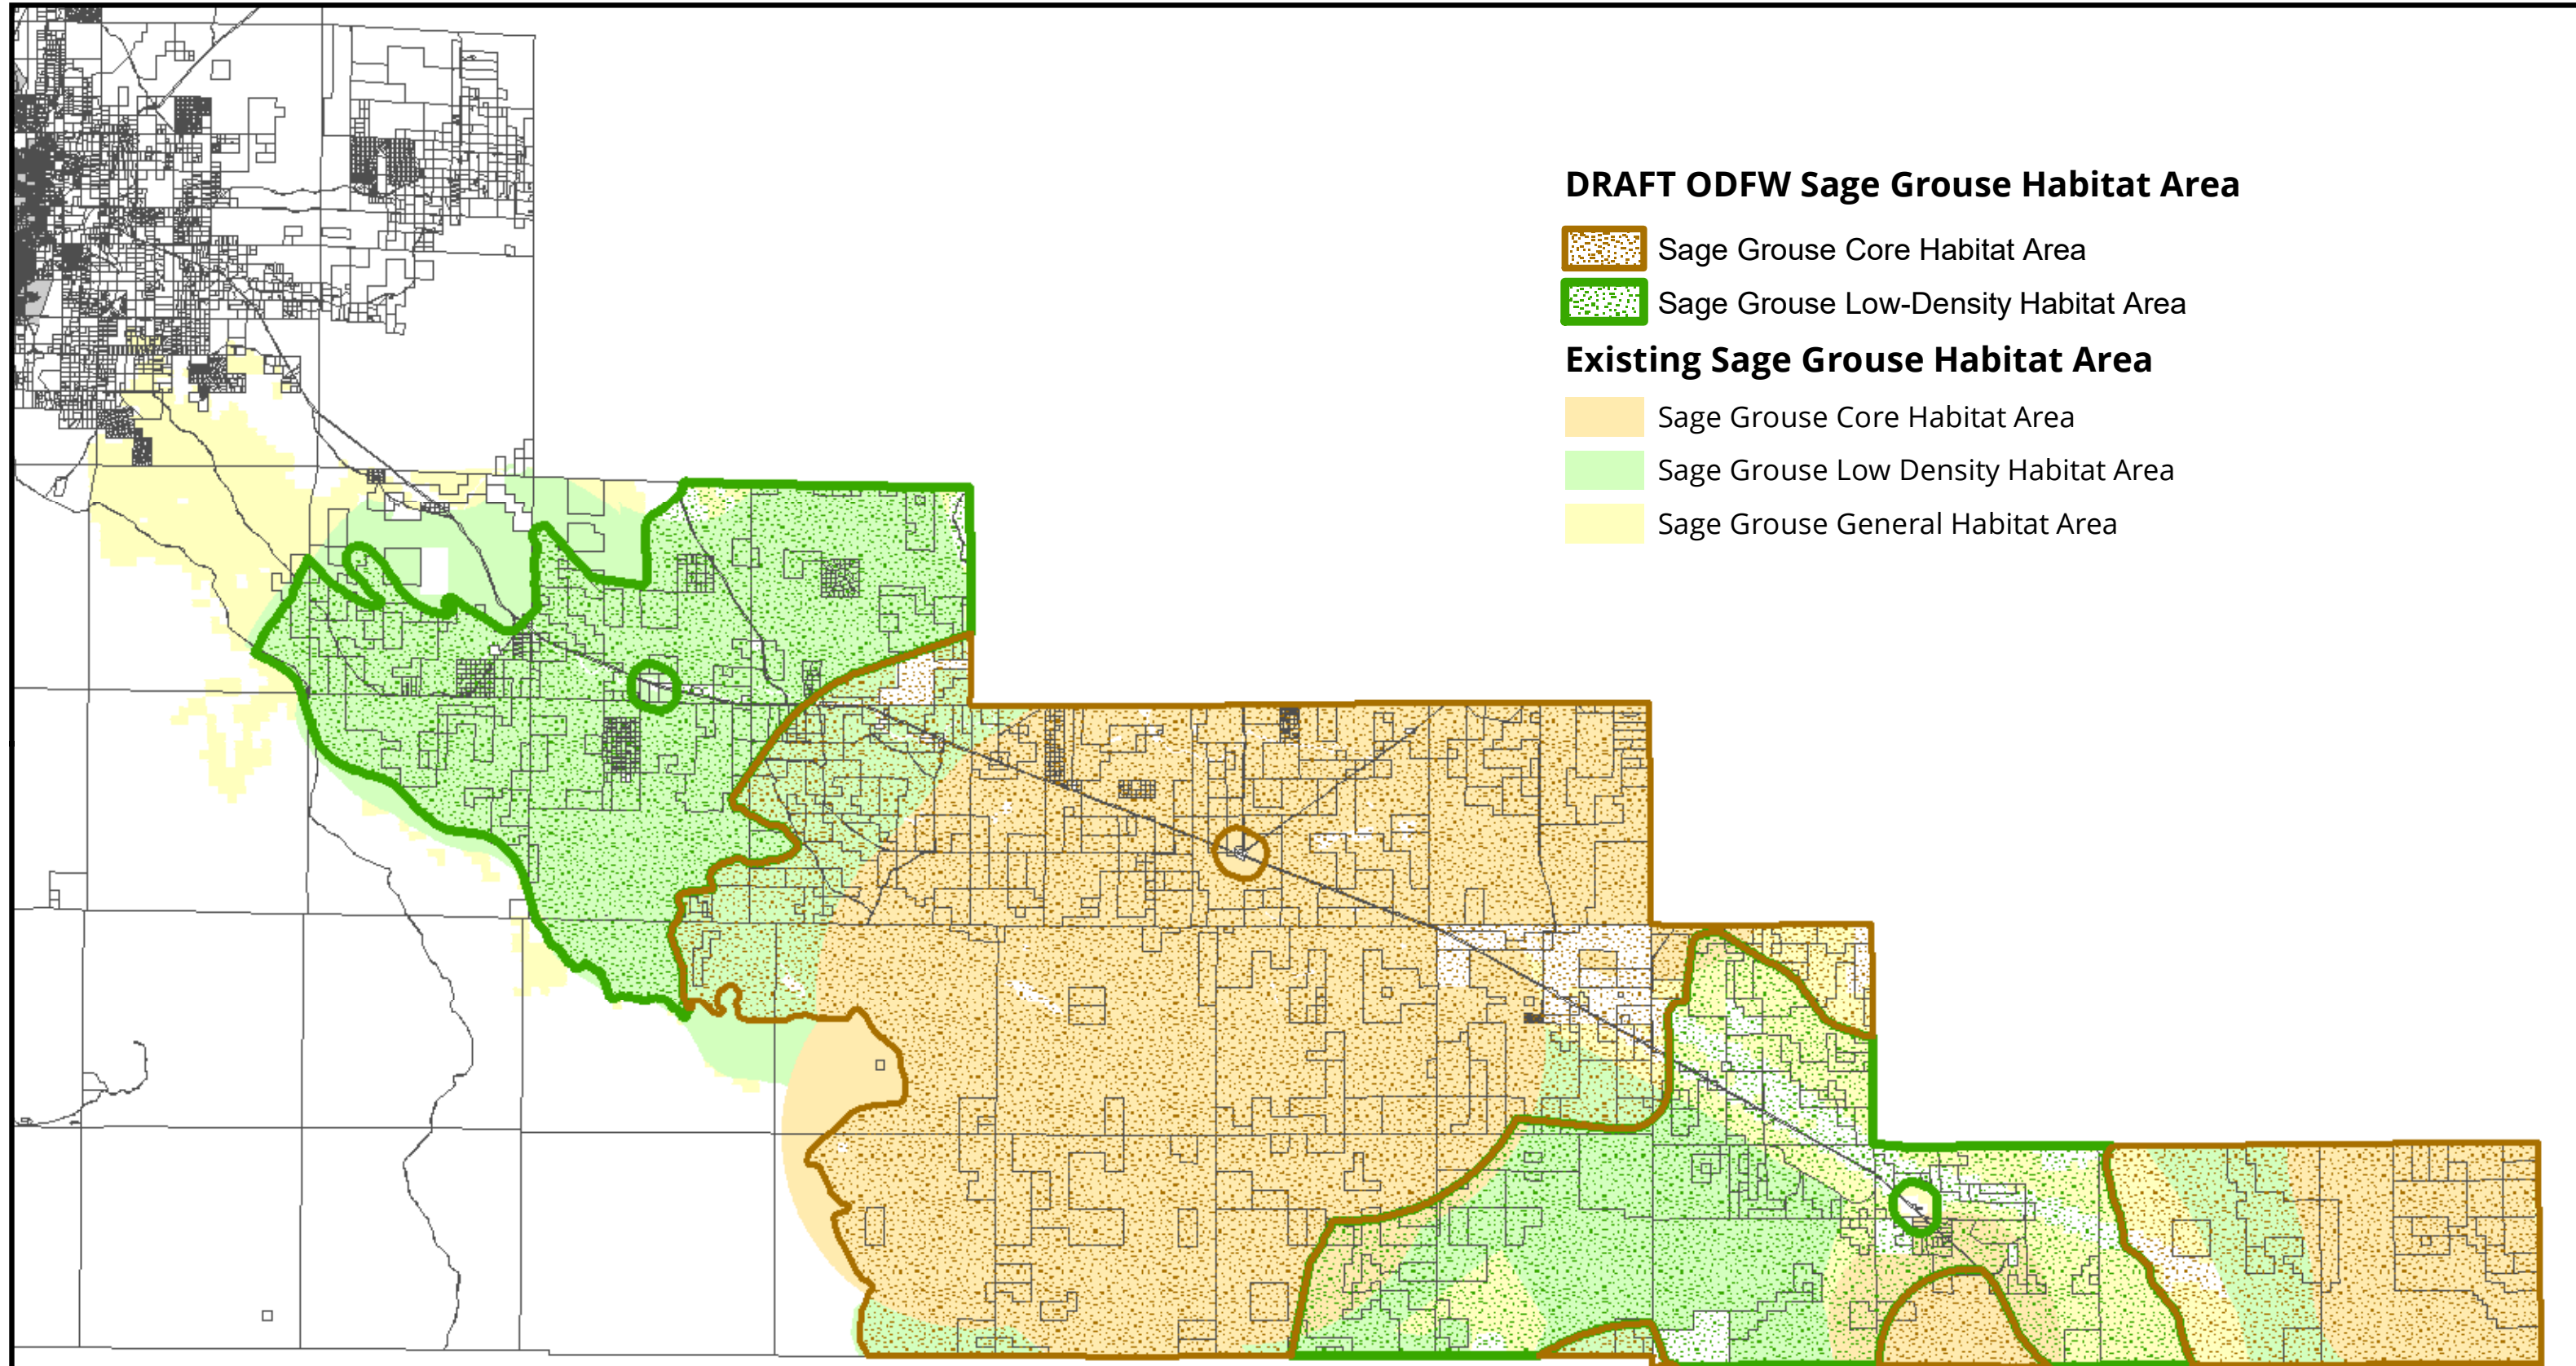

1" = 4.25 Mi.

DRAFT

2024 ODFW Sage Grouse Habitat Area

Note: Areas not included in the 2024 Draft ODFW Sage Grouse boundary will no longer be defined as Sage Grouse habitat areas.