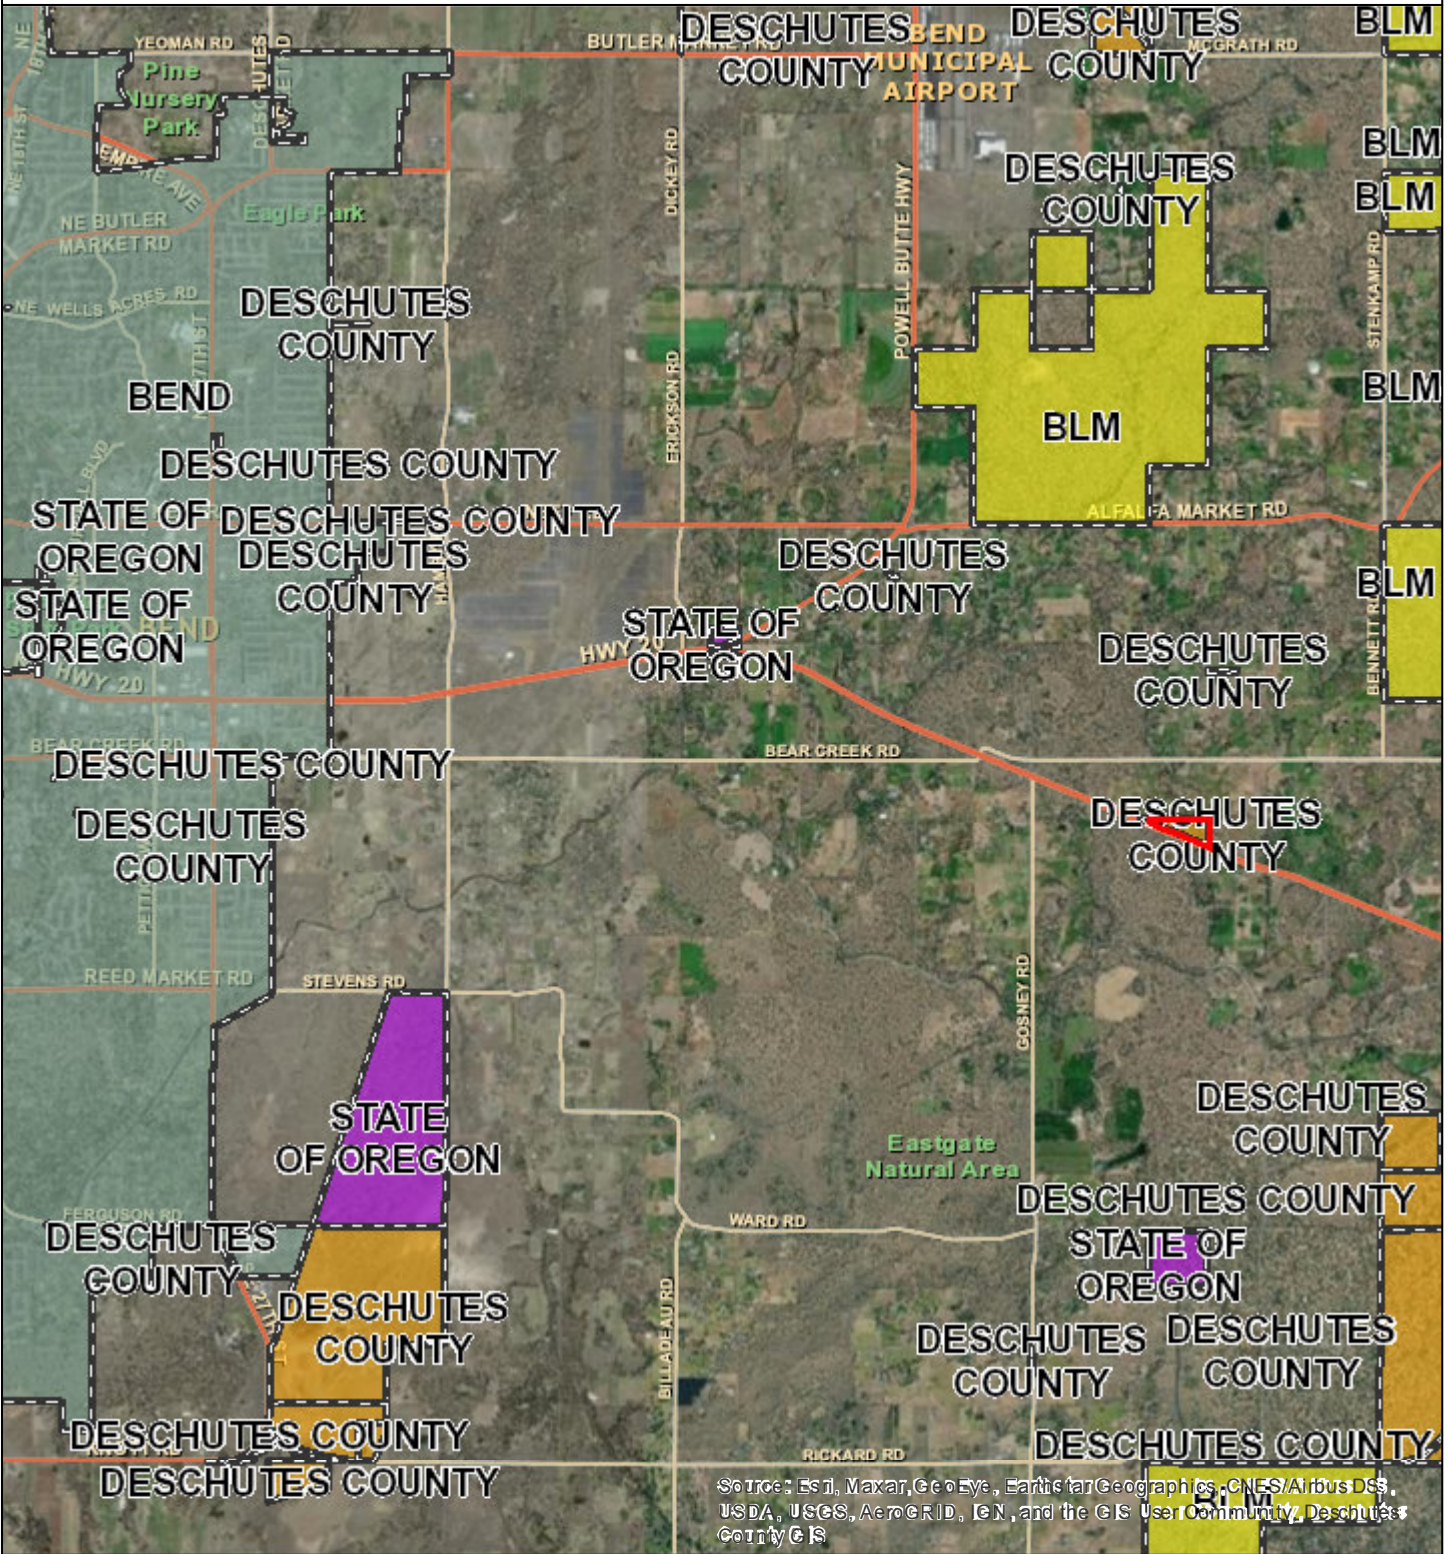

County-owned Property

22850 Hwy 20, Bend 1813040000800

Source: Esri, Maxar, GeoEye, Earthstar Geographics, CNES/Airbus DS, USDA, USGS, AeroGRID, IGN, and the GIS User Community, Deschutes County GIS

Date: 12/8/2021