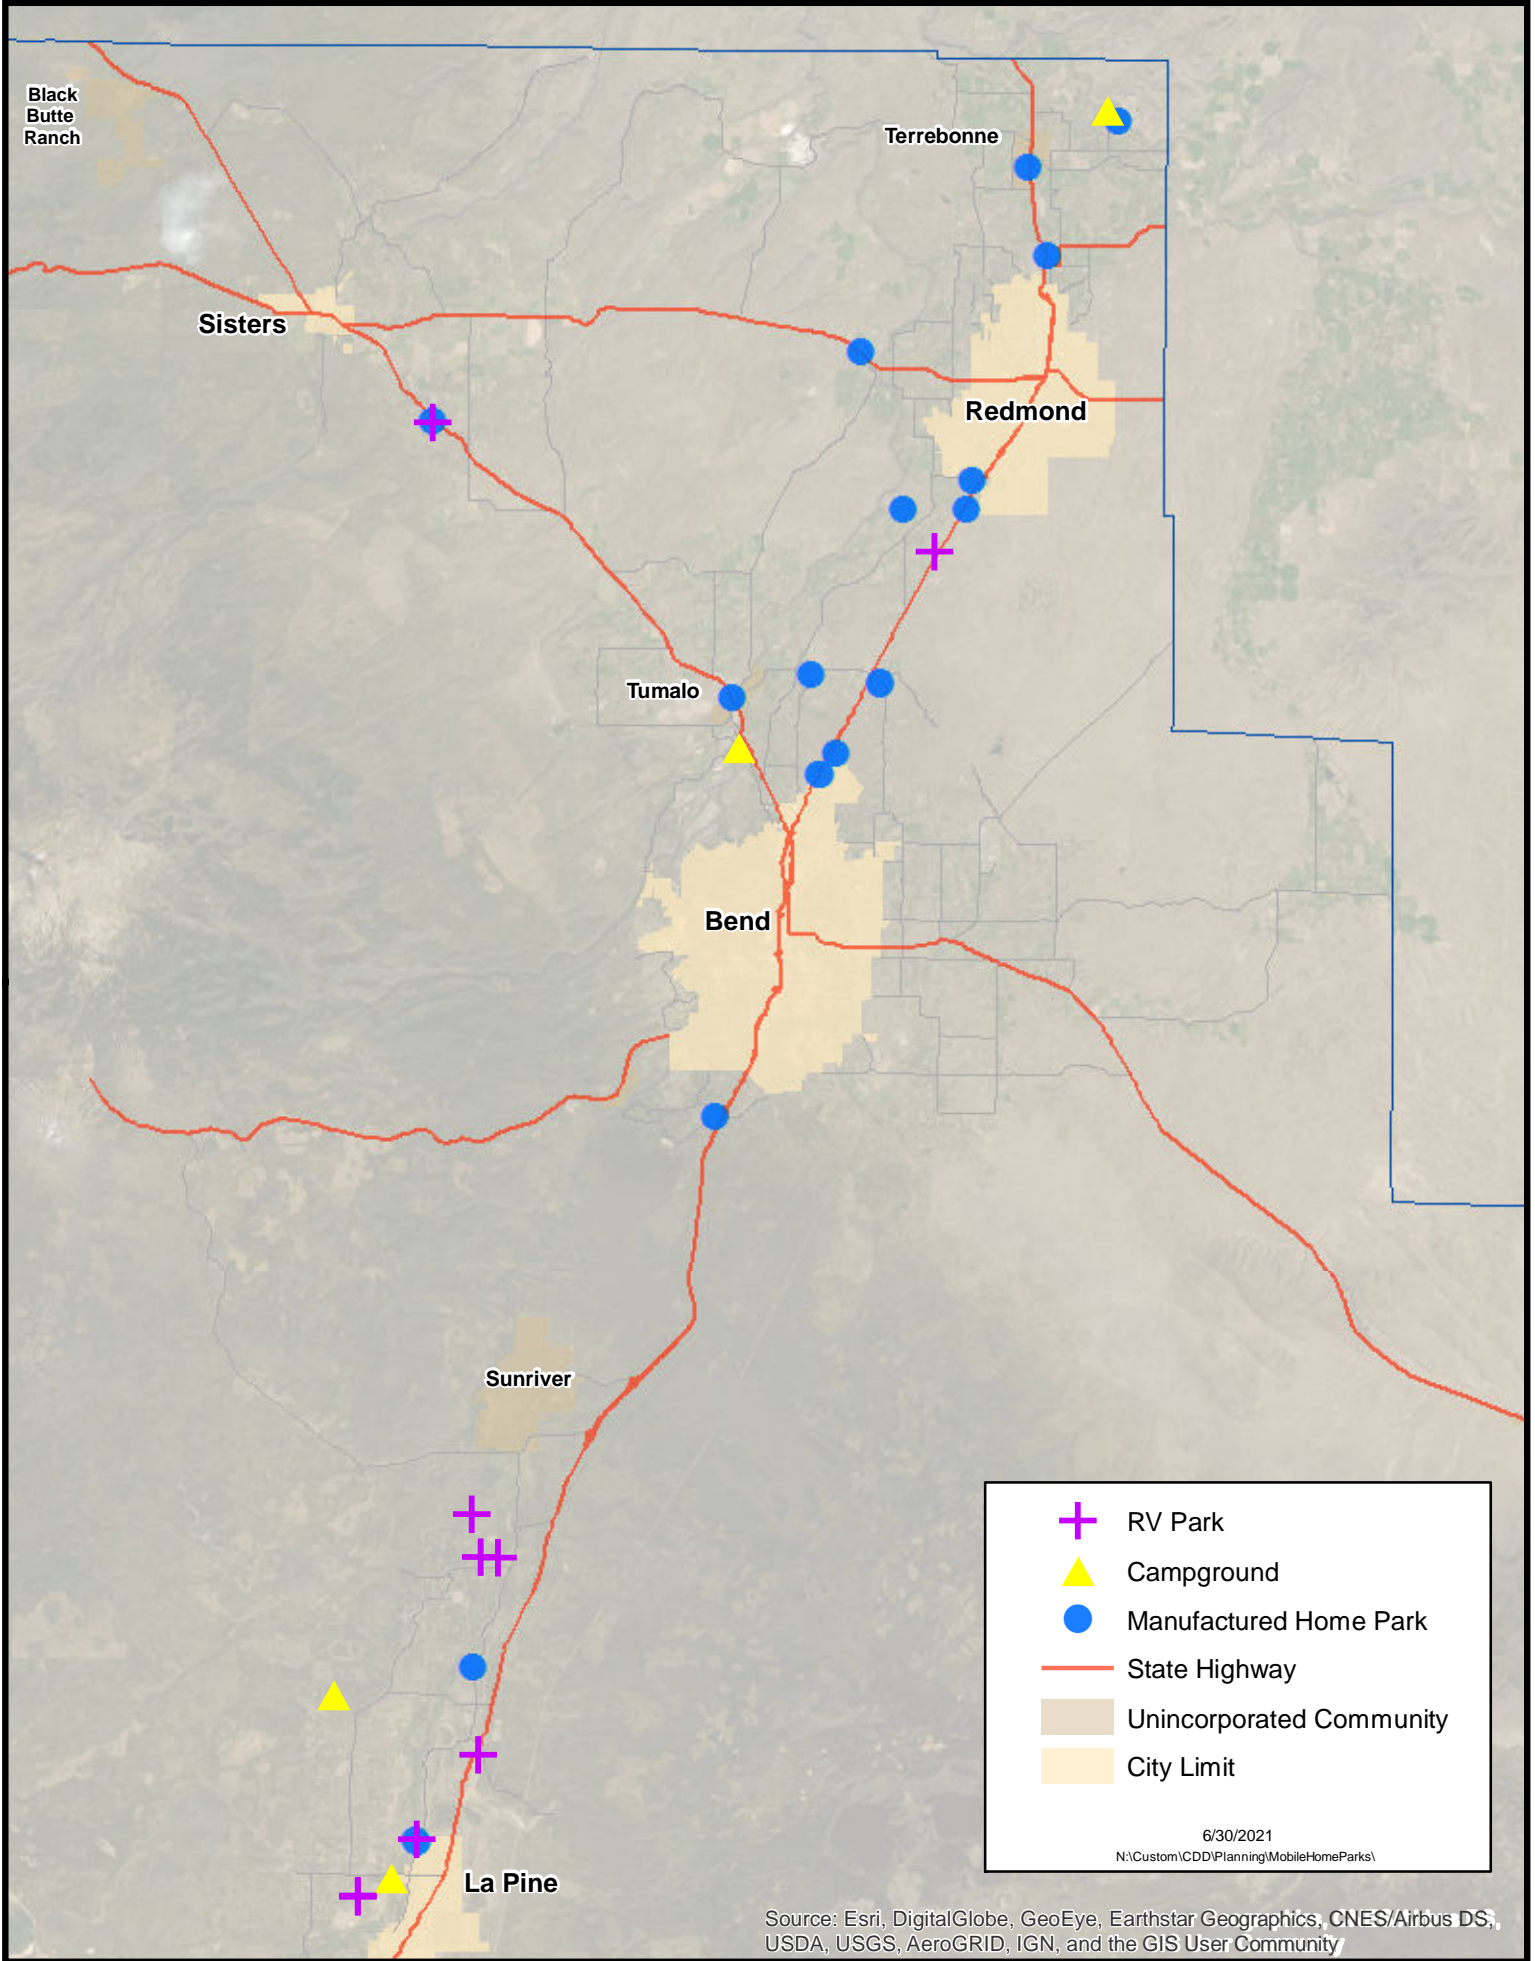

1" = 5 Mi

RV Parks / Campgrounds / Manufactured Home Parks

	RV Park
	Campground
	Manufactured Home Park
	State Highway
	Unincorporated Community
	City Limit

6/30/2021
N:\Custom\CDD\Planning\MobileHomeParks\

Source: Esri, DigitalGlobe, GeoEye, Earthstar Geographics, CNES/Airbus DS, USDA, USGS, AeroGRID, IGN, and the GIS User Community