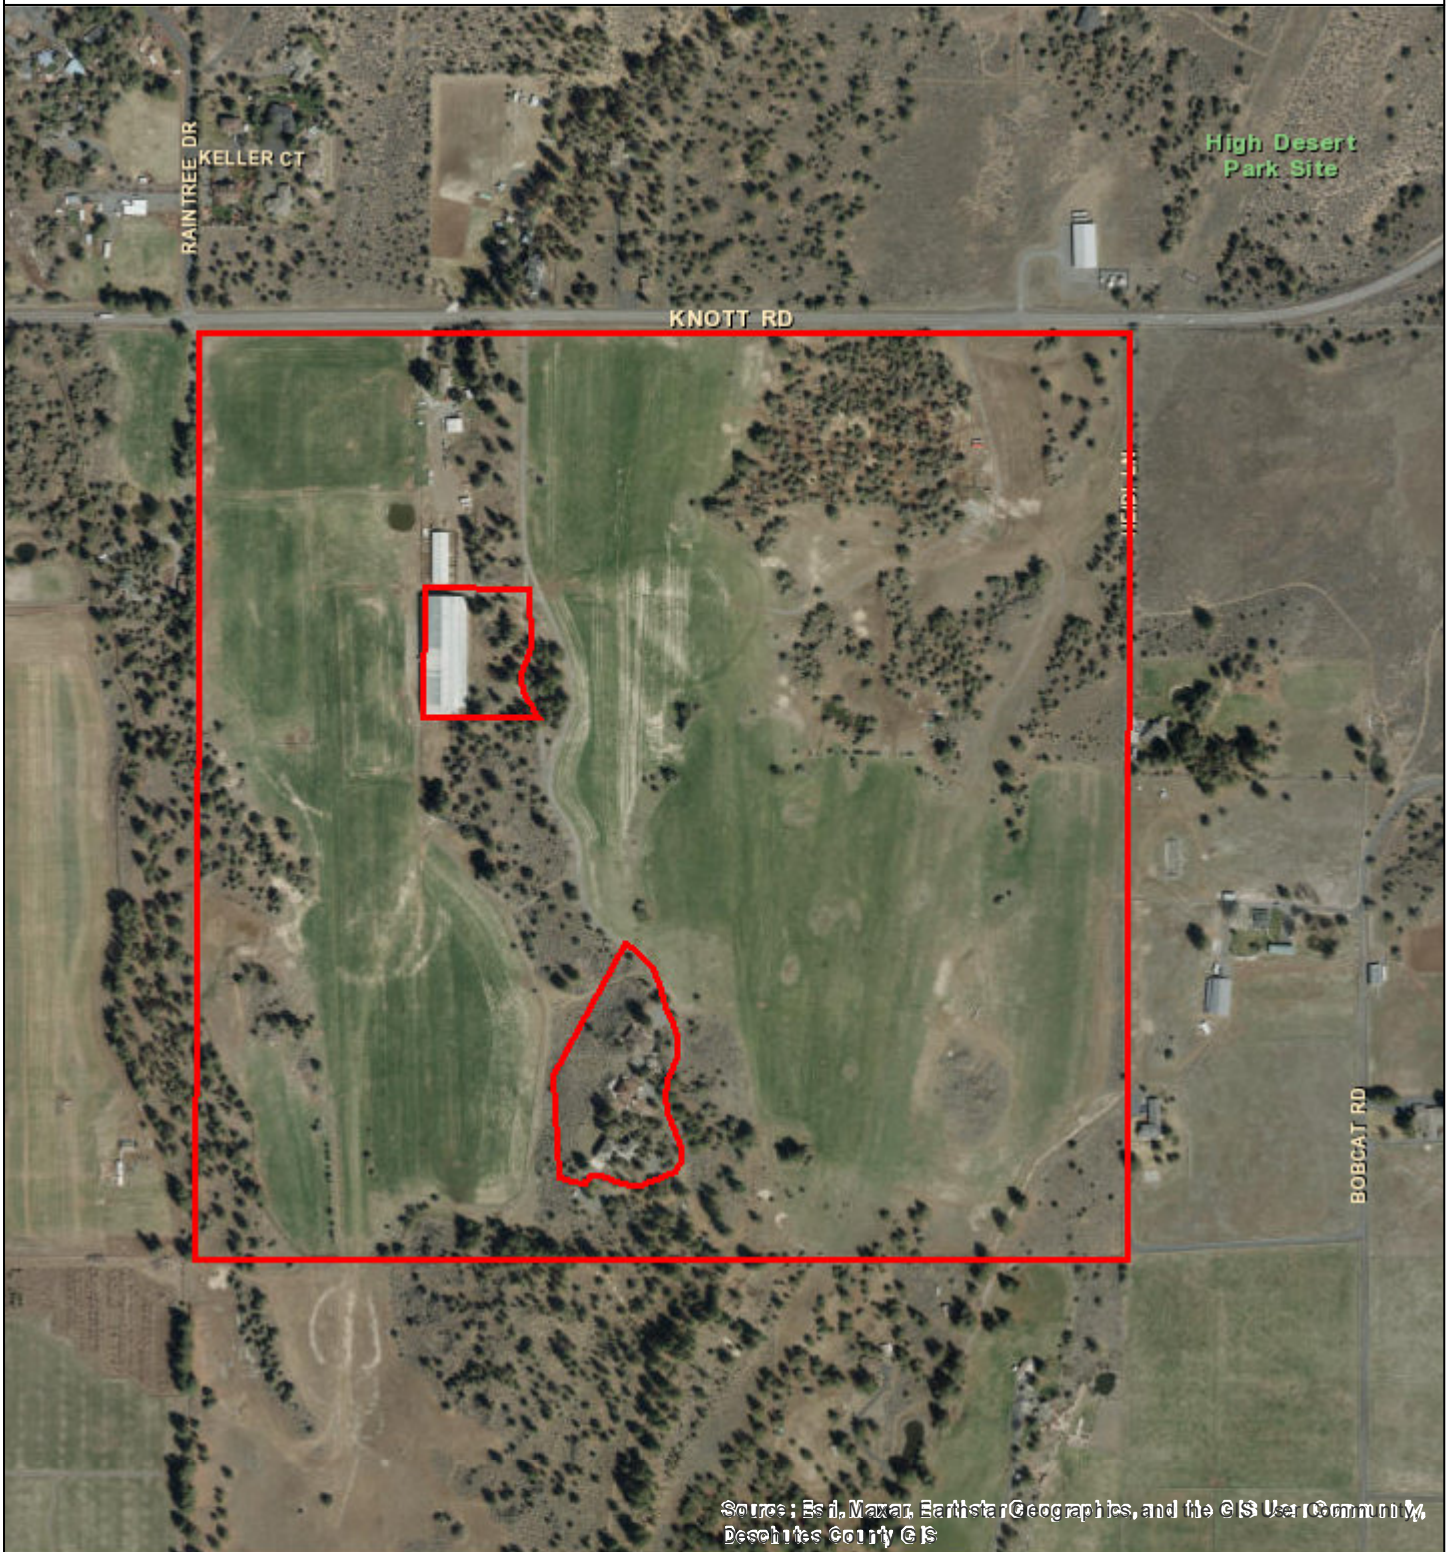

# Land Use File 247-22-000675-OMG

21085 KNOTT RD, BEND, OR 97702

Date: 10/5/2022