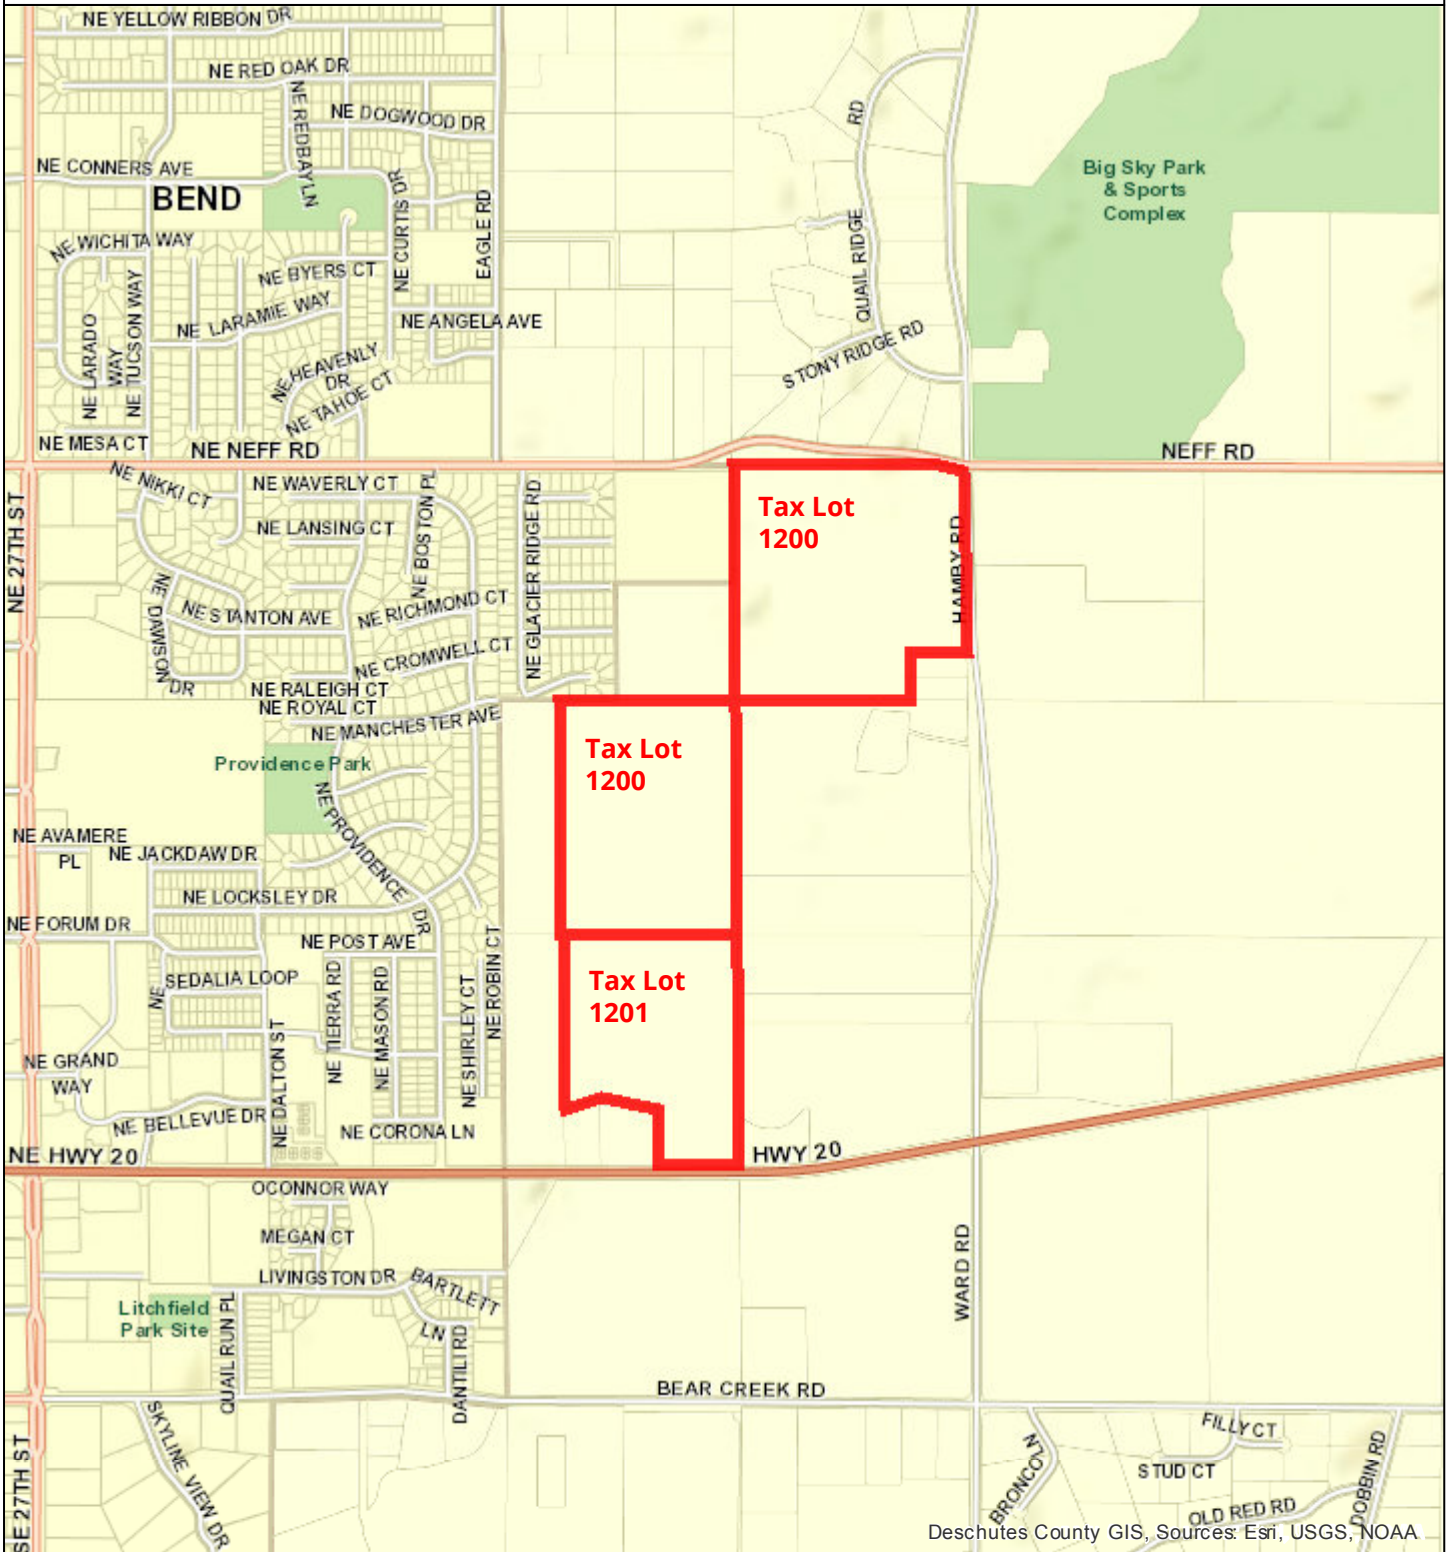

# File: 247-22-000313-ZC, 247-22-000314-PA

62385 Hamby Road, 21480 HWY 20

Deschutes County GIS, Sources: Esri, USGS, NOAA

Date: 4/25/2022

0 625 1,250 2,500

1 inch = 1,505 feet