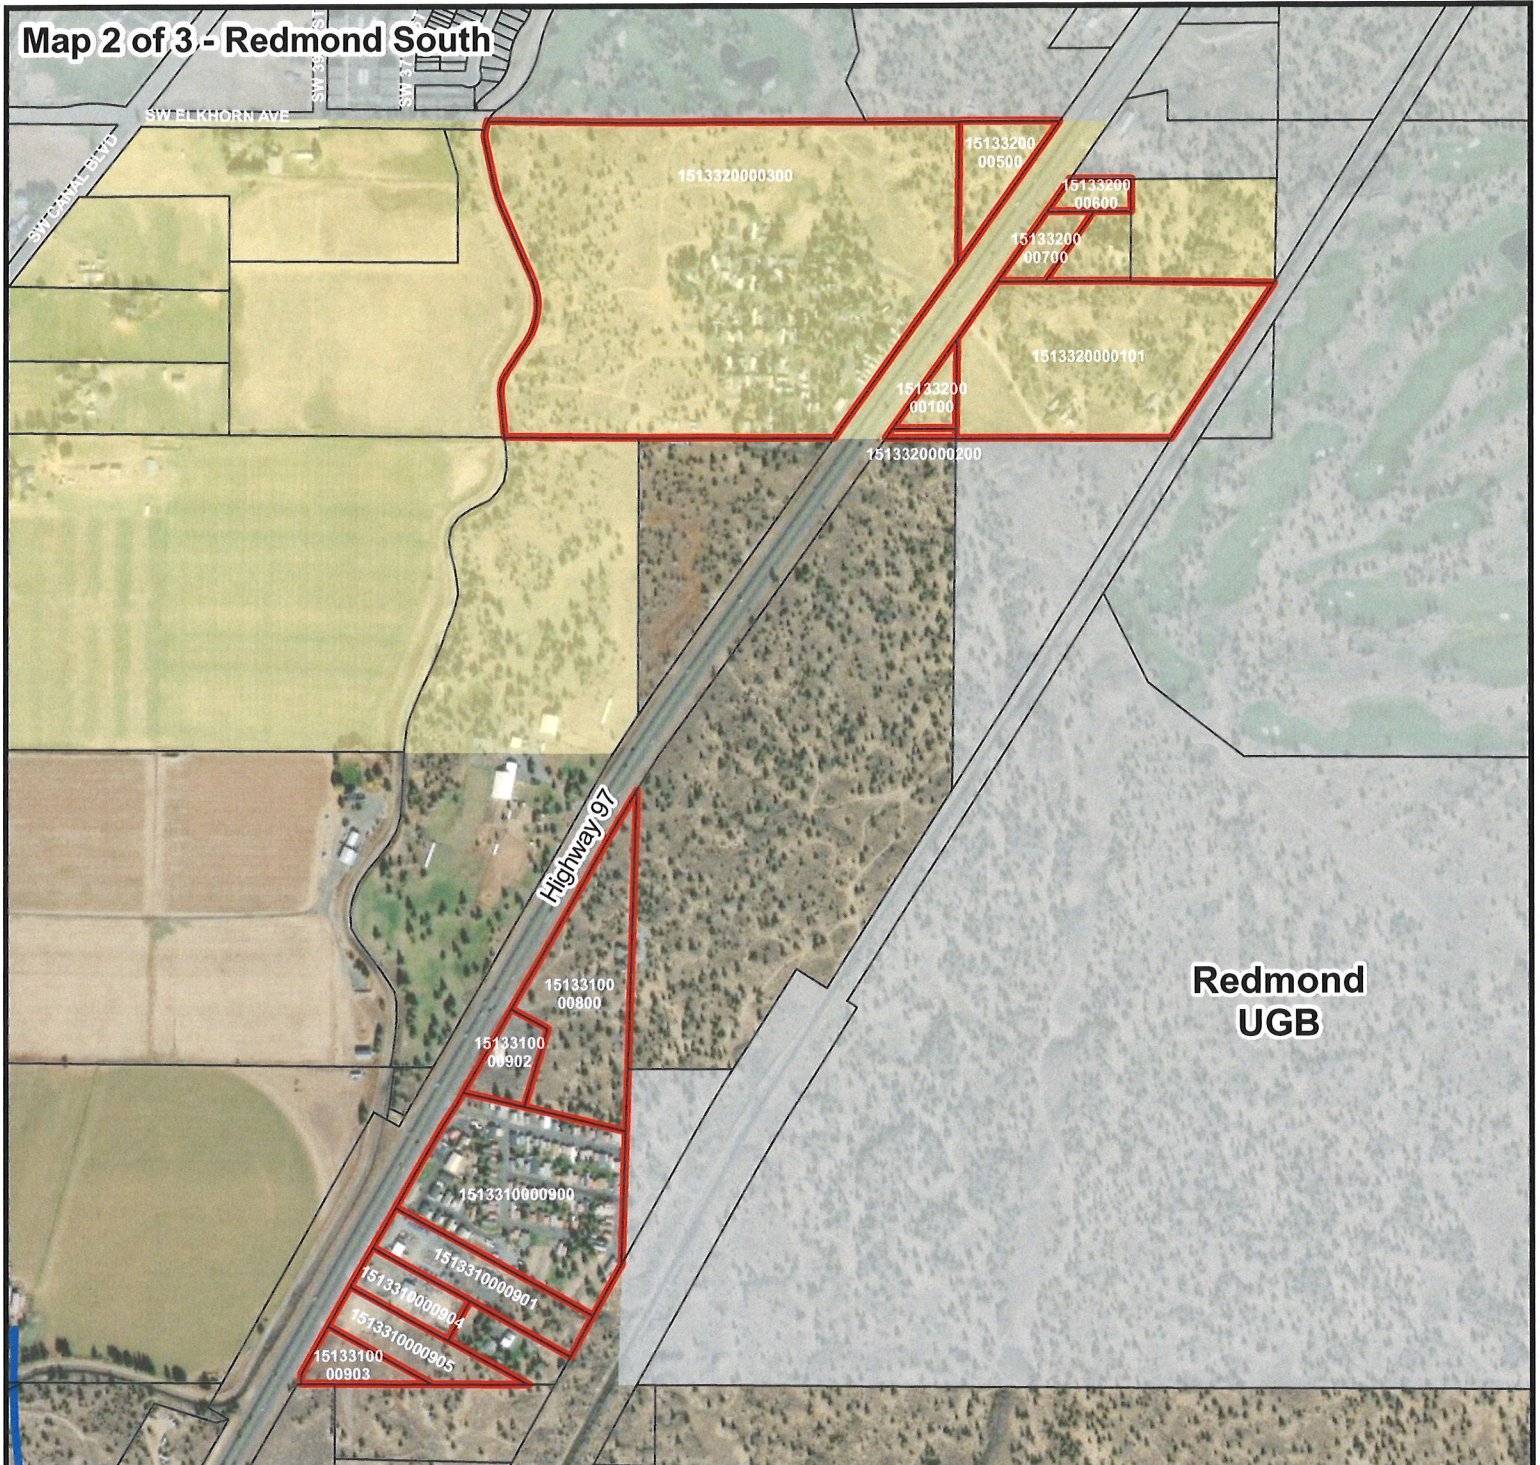

1" = 700'

247-23-000732-TA

Highway 97 Mini-Storage Text Amendments

Map 3 of 3 - Redmond North

May 7, 2024

N:\Custom\County\ACDD\Planning\NicoleM\247-24-000732-TA

1" = 800'

247-23-000732-TA

Highway 97 Mini-Storage Text Amendments

Map 2 of 3 - Redmond South

Properties Within MUA10 Zone, 10-30 Acres and Within 2,500' of US Highway 97

- Properties Affected By Text Amendments
- 2500' From Redmond UGB
- Urban Growth Boundary (UGB)
- Urban Reserve Area

May 7, 2024

N:\Custom\County\CDD\Planning\NicoleM\247-24-000732-TA