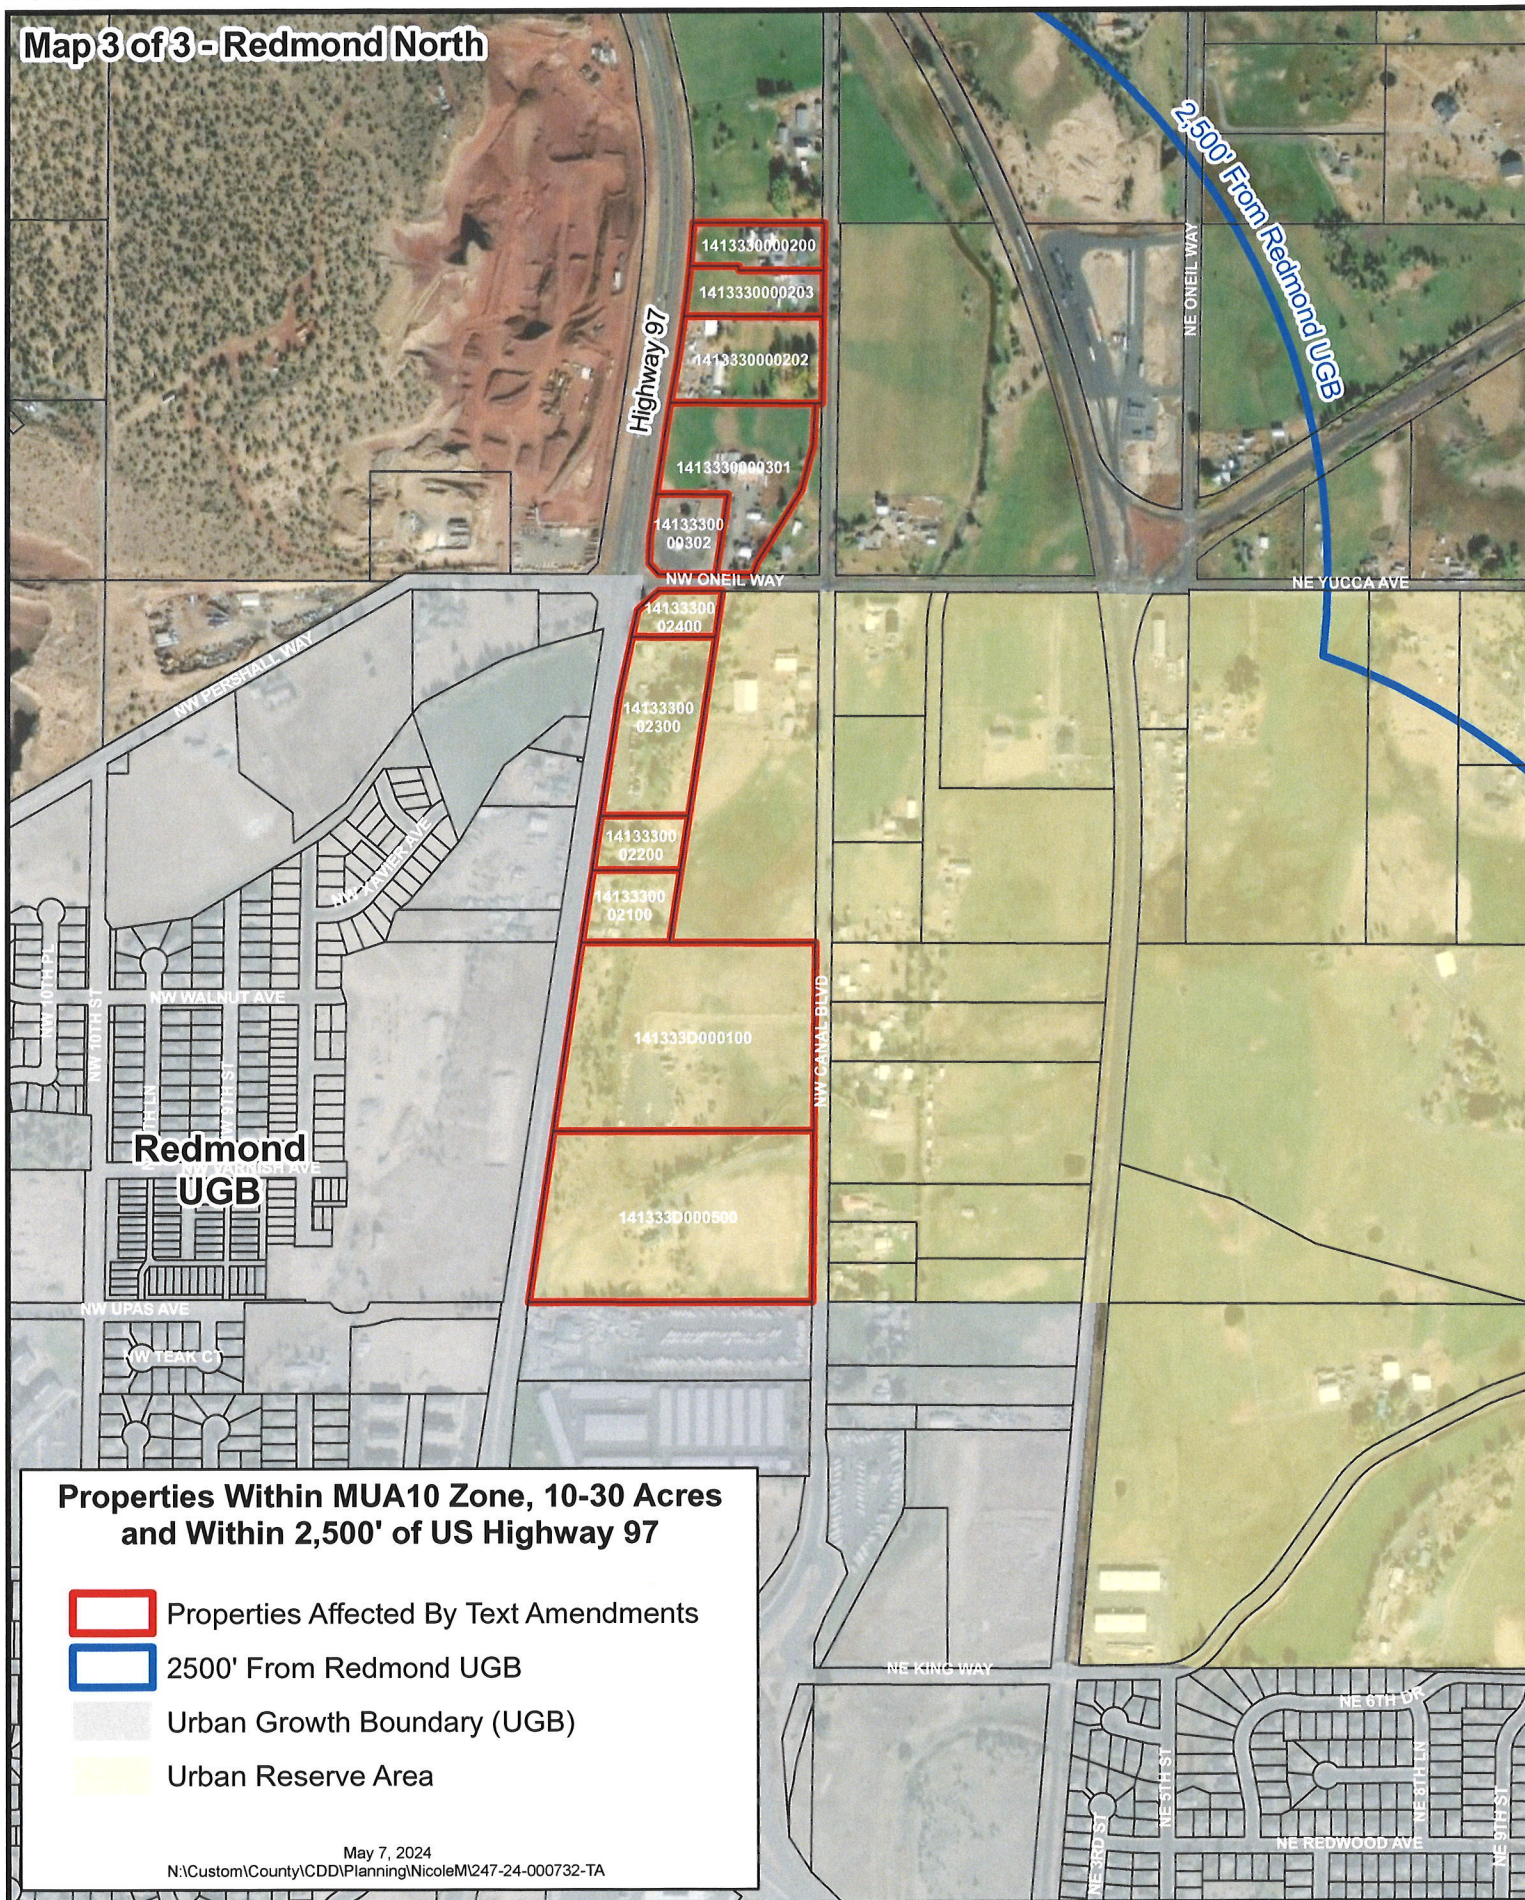

1" = 700'

247-23-000732-TA

Highway 97 Mini-Storage Text Amendments

Map 3 of 3 - Redmond North

May 7, 2024

N:\Custom\County\ACDD\Planning\NicoleM\247-24-000732-TA

1" = 800'

247-23-000732-TA

Highway 97 Mini-Storage Text Amendments

Map 2 of 3 - Redmond South

Properties Within MUA10 Zone, 10-30 Acres and Within 2,500' of US Highway 97

- Properties Affected By Text Amendments
- 2500' From Redmond UGB
- Urban Growth Boundary (UGB)
- Urban Reserve Area

May 7, 2024

N:\Custom\County\CDD\Planning\NicoleM\247-24-000732-TA