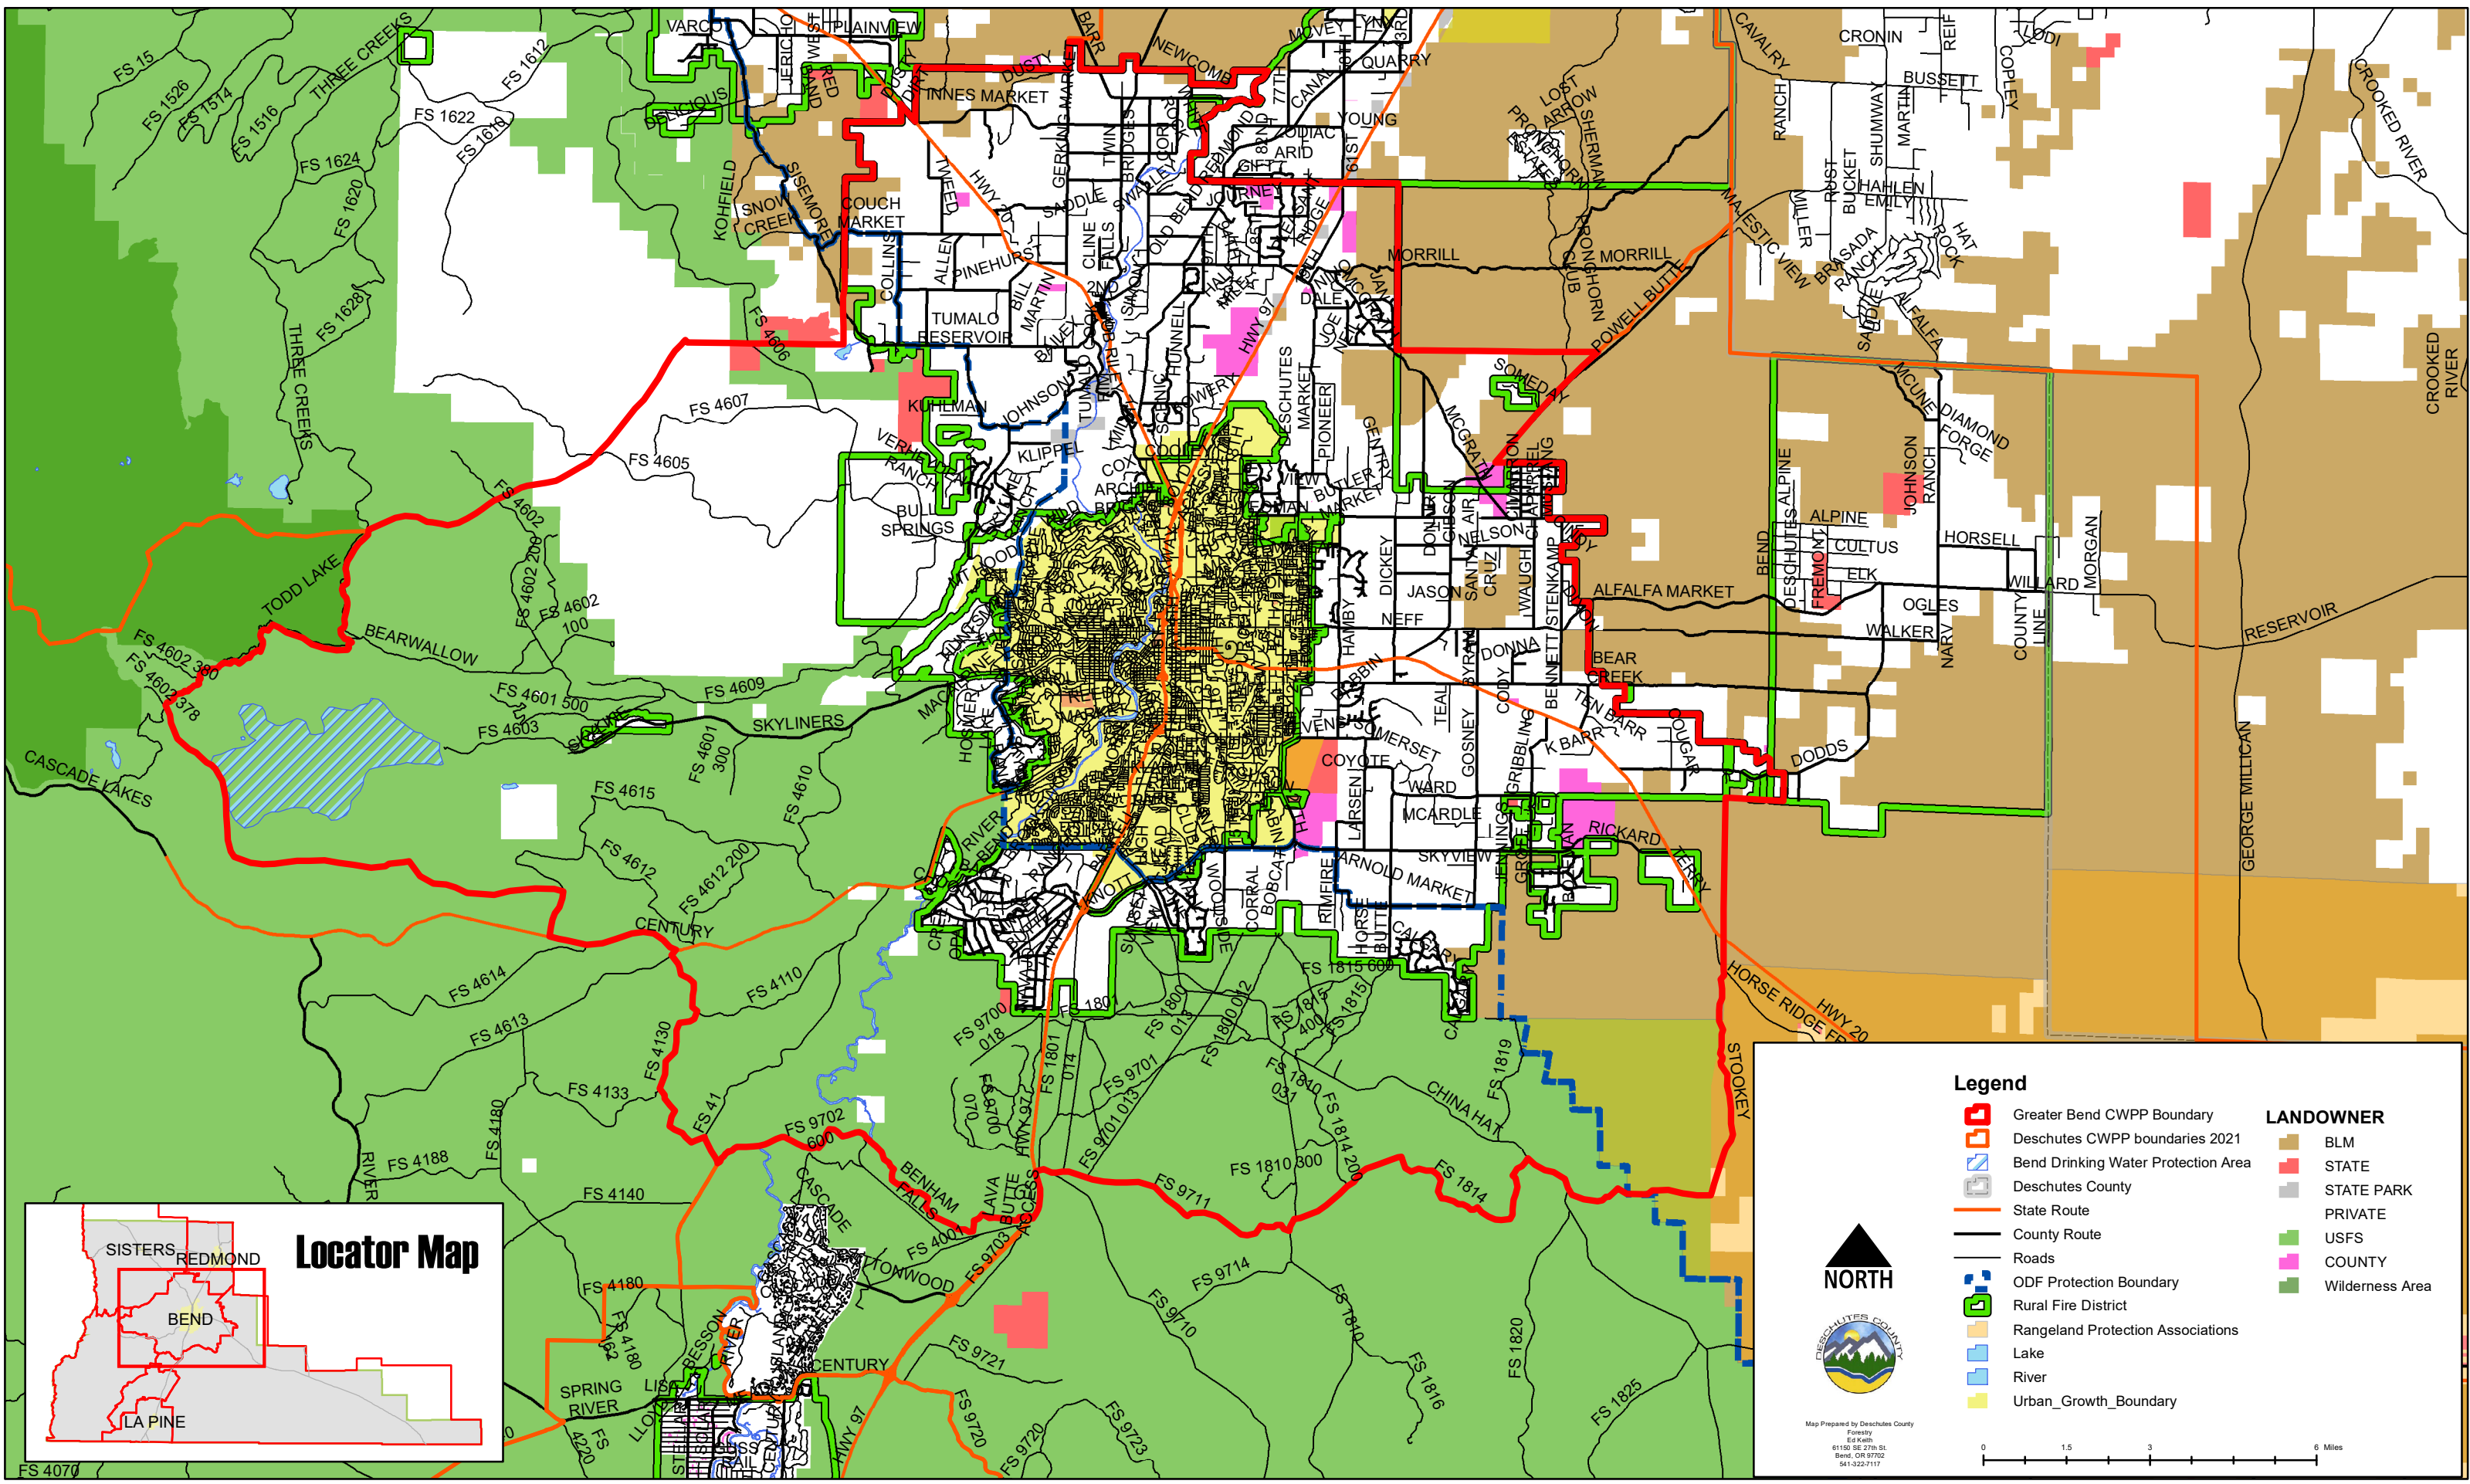

Greater Bend Community Wild fire Protection Plan

Legend

Greater Bend CWPP Boundary	BLM
Deschutes CWPP boundaries 2021	STATE
Bend Drinking Water Protection Area	STATE PARK
Deschutes County	PRIVATE
State Route	USFS
County Route	COUNTY
Roads	Wilderness Area
ODF Protection Boundary	
Rural Fire District	
Rangeland Protection Associations	
Lake	
River	
Urban_Growth_Boundary