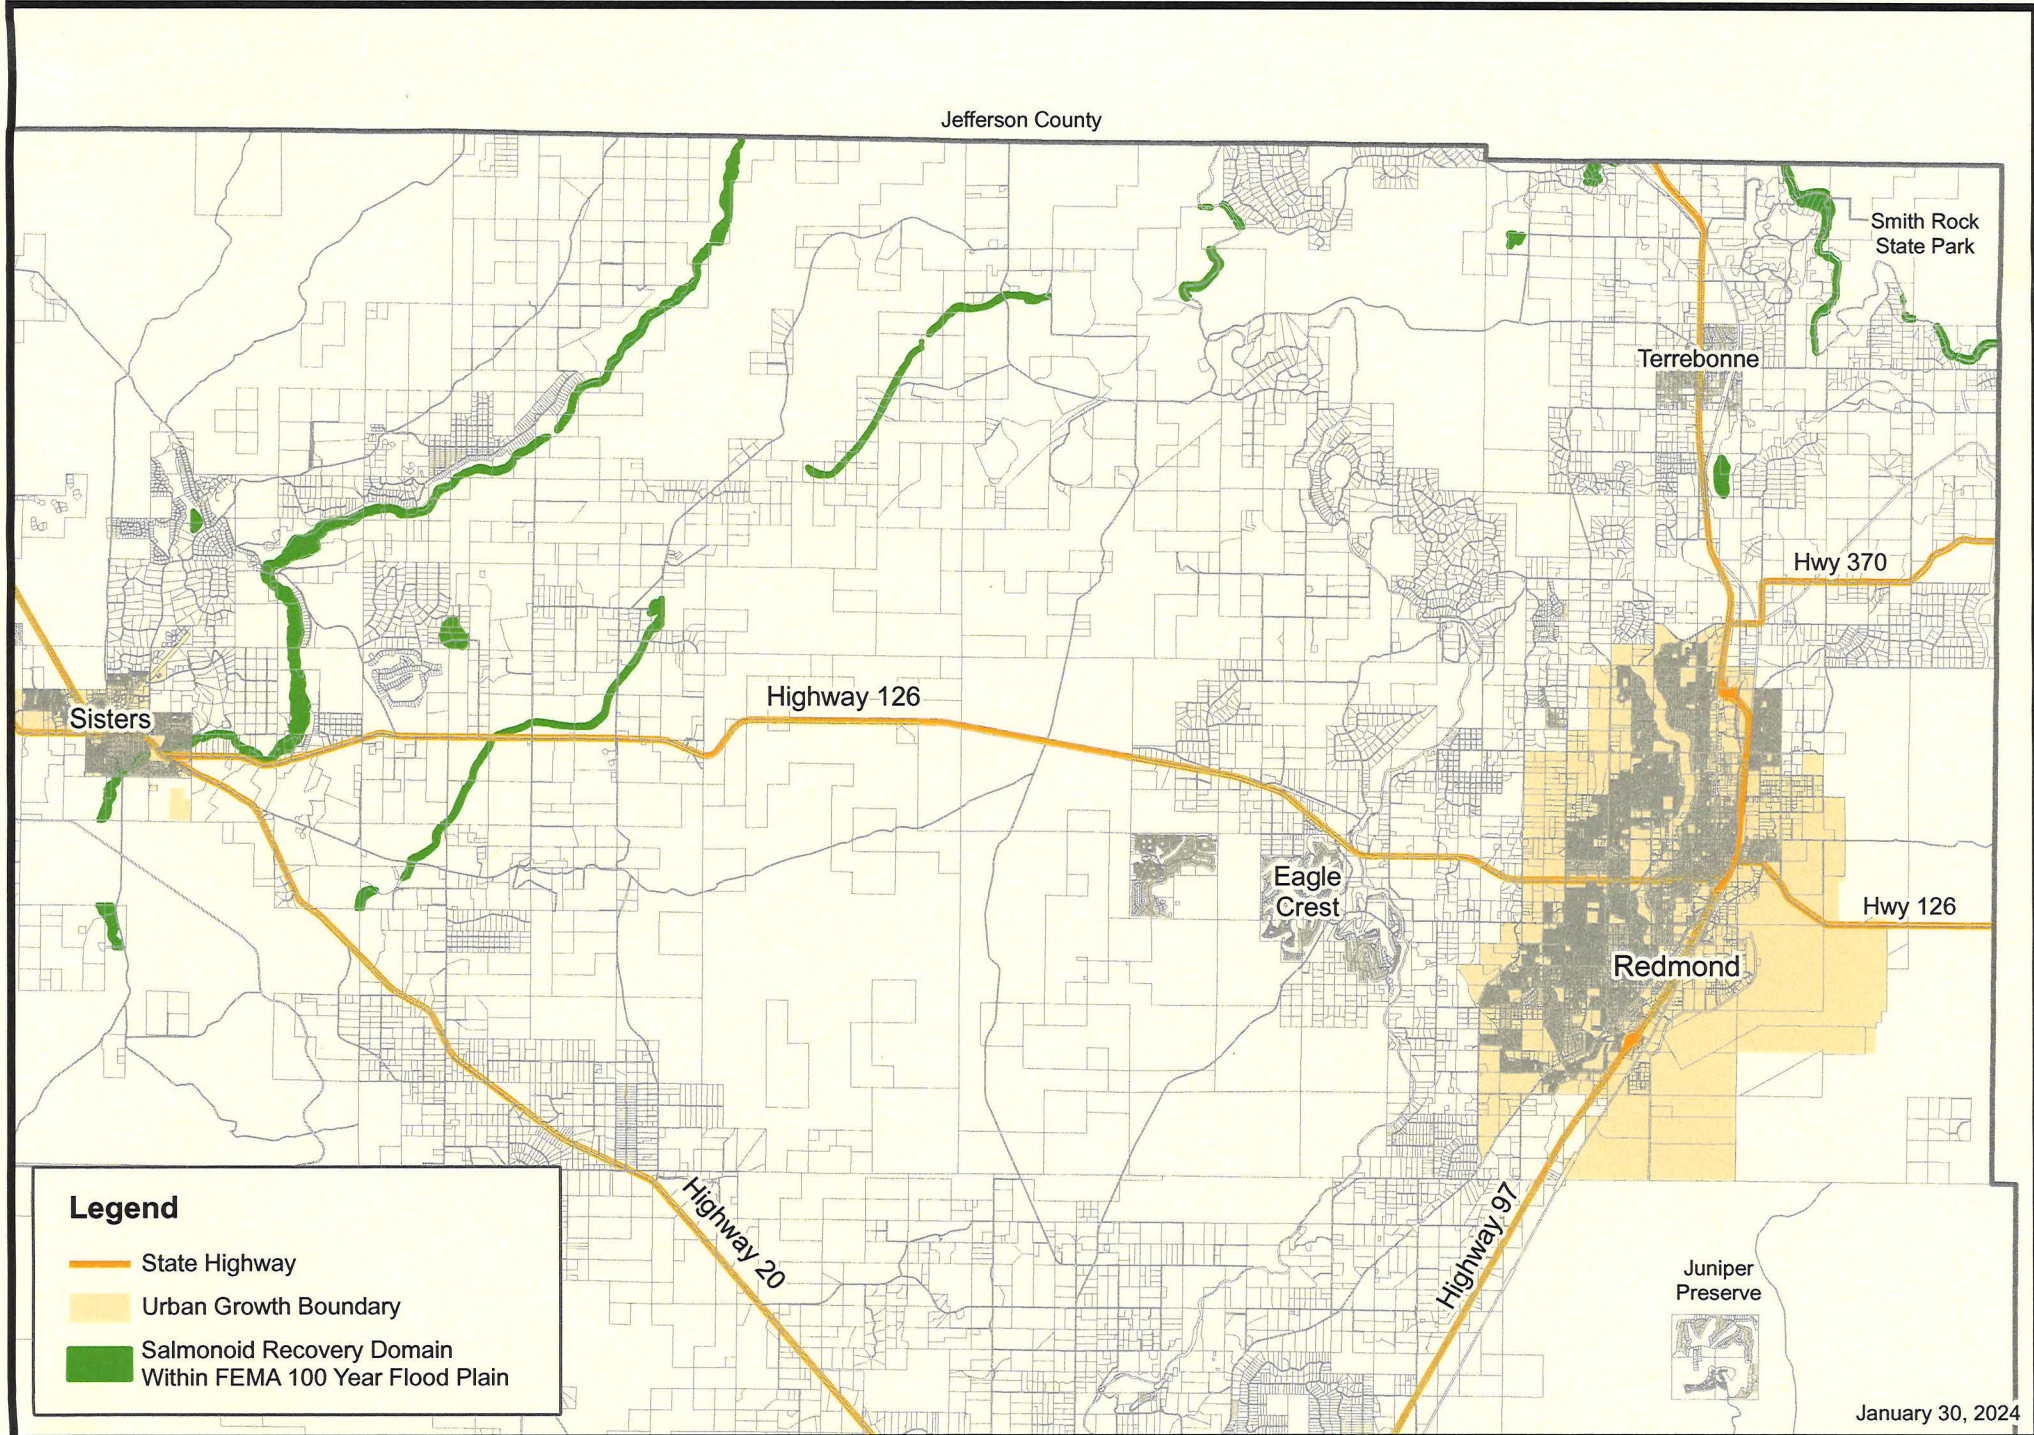

1" = 2.25 Mi.

Salmonoid Recovery Domain / Flood Plain / Privately Owned Land

Sisters - Redmond, Deschutes County, OR

Legend

-  State Highway
-  Urban Growth Boundary
-  Salmonoid Recovery Domain Within FEMA 100 Year Flood Plain

Juniper Preserve

January 30, 2024

1" = 3.25 Mi.

Salmonoid Recovery Domain / Flood Plain / Privately Owned Land

East Deschutes County, OR

Legend

-  State Highway
-  Salmonoid Recovery Domain Within FEMA 100 Year Flood Plain