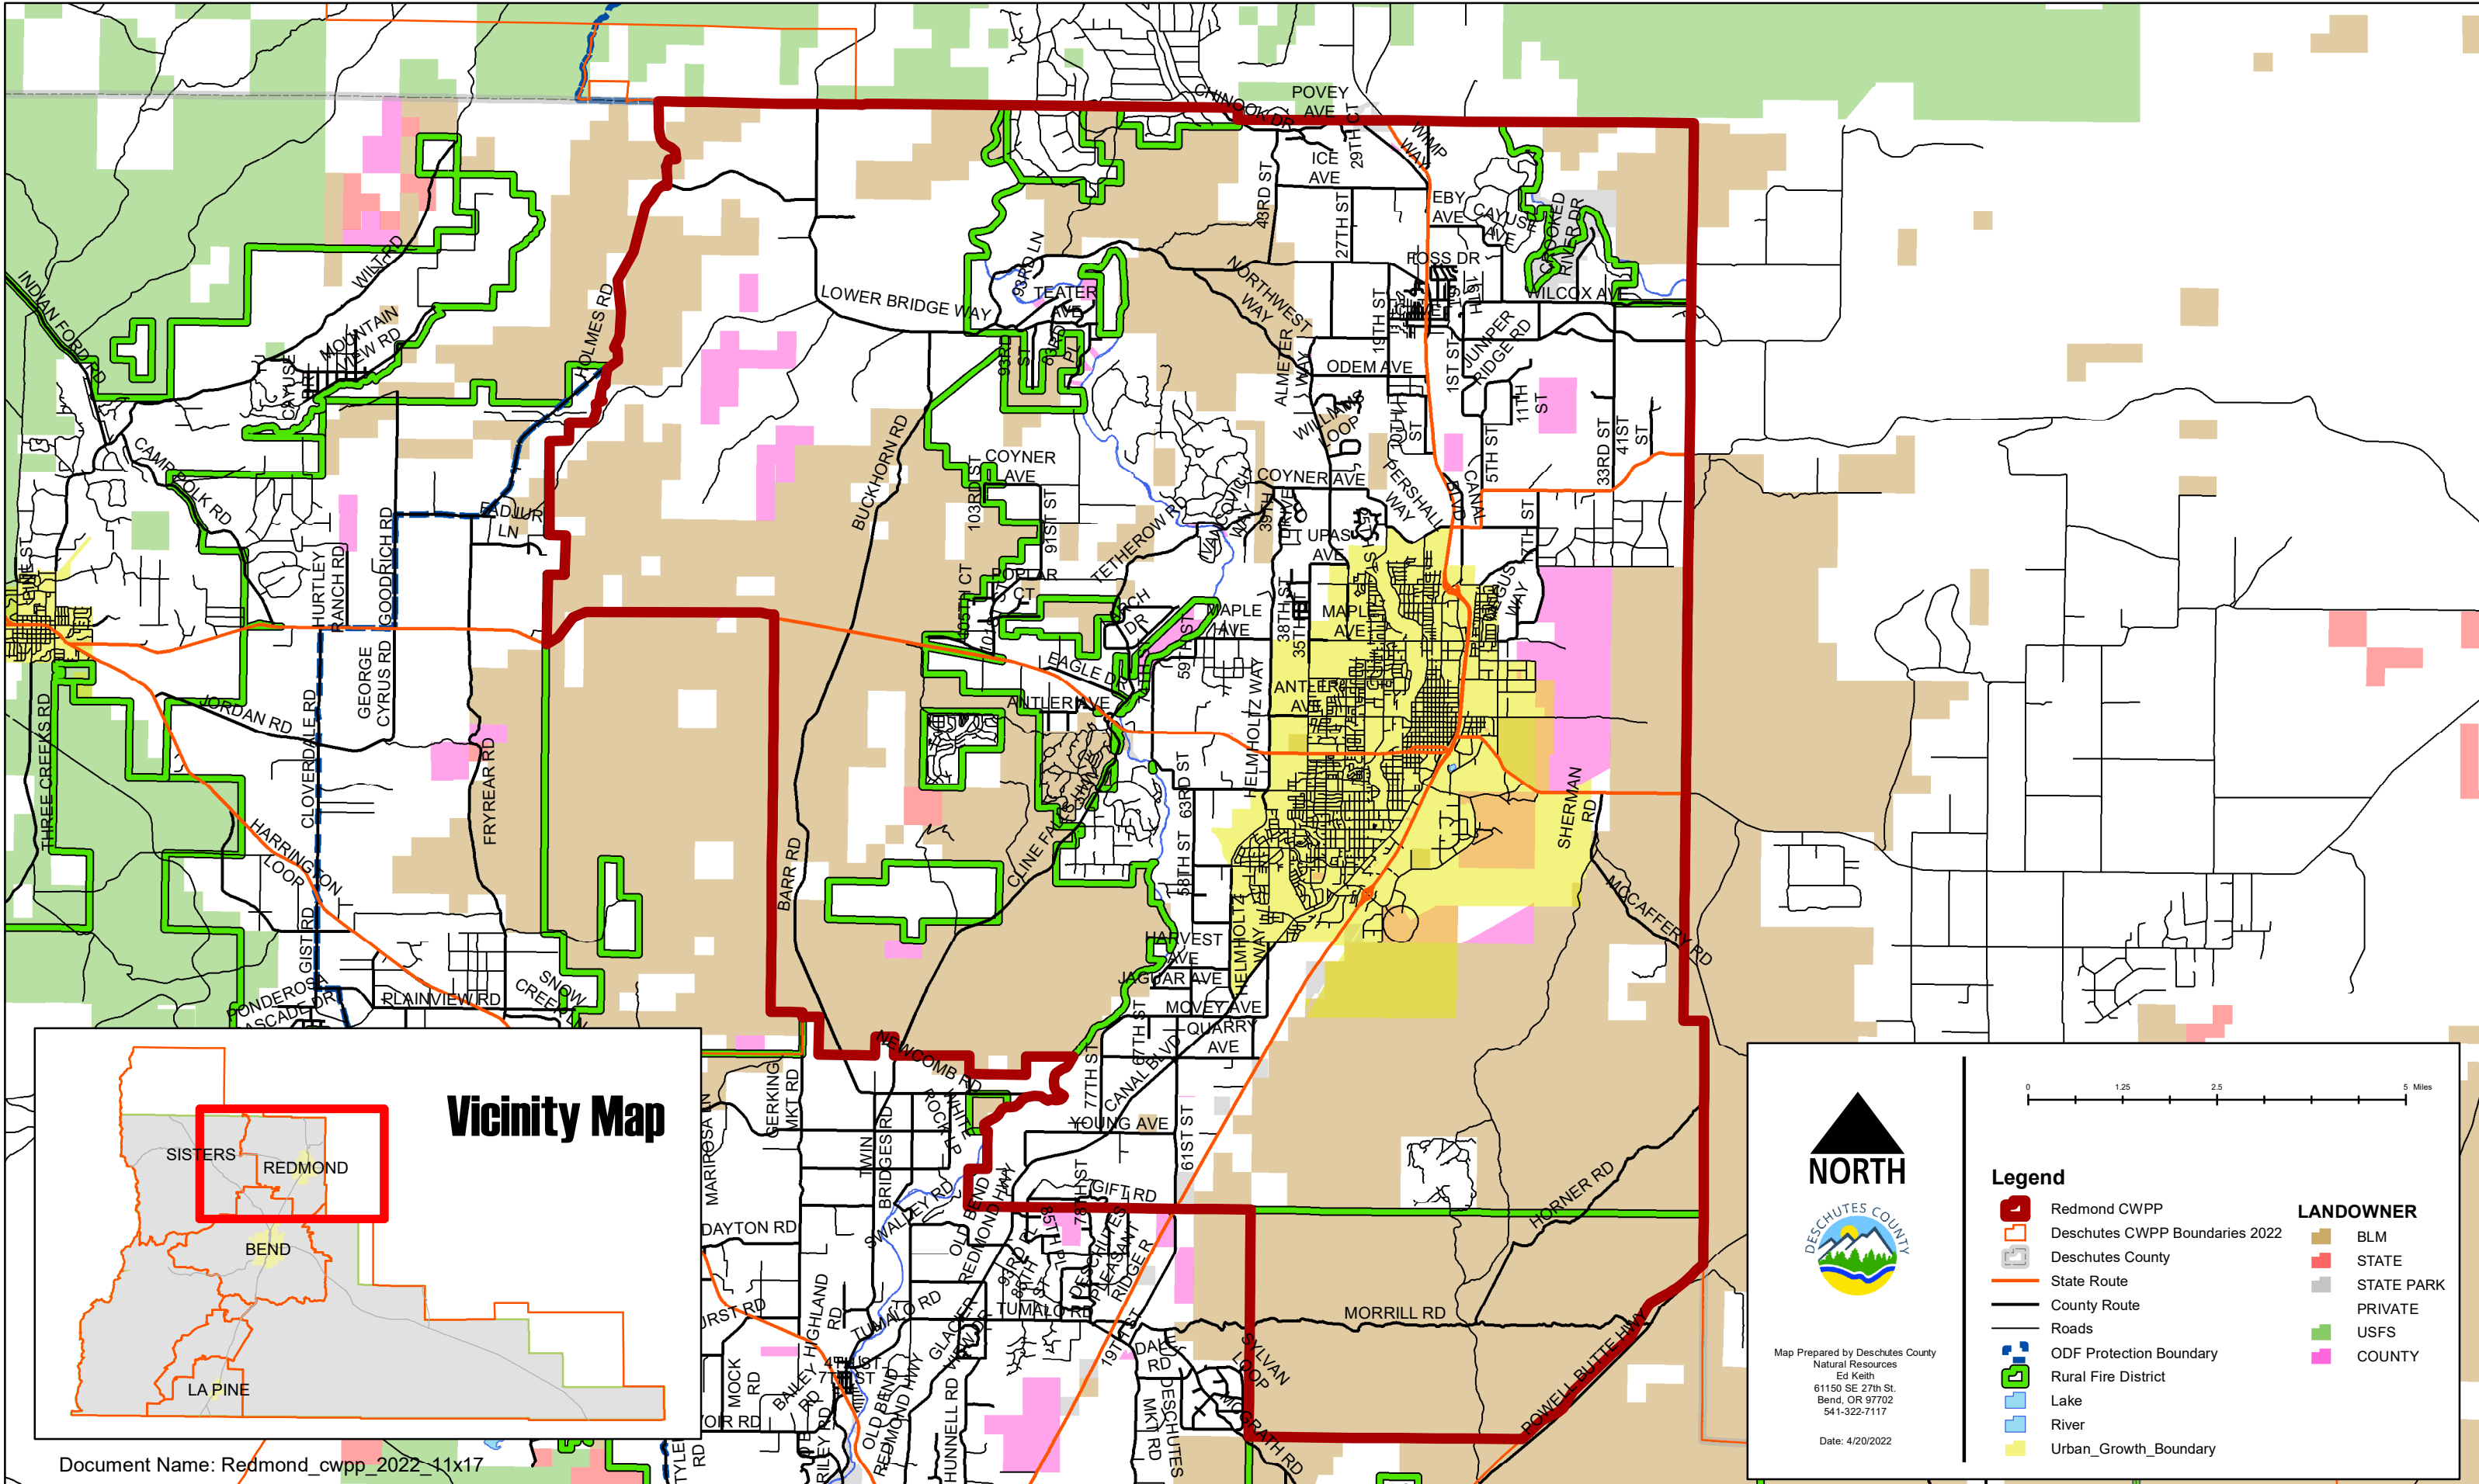

Greater Redmond Community Wildfire Protection Plan

NORTH

Map Prepared by Deschutes County
Natural Resources
Ed Keith
61150 SE 27th St.
Bend, OR 97702
541-322-7117

Date: 4/20/2022

0 1.25 2.5 5 Miles

Legend

	Redmond CWPP		BLM
	Deschutes CWPP Boundaries 2022		STATE
	Deschutes County		STATE PARK
	State Route		PRIVATE
	County Route		USFS
	Roads		COUNTY
	ODF Protection Boundary		
	Rural Fire District		
	Lake		
	River		
	Urban_Growth_Boundary		