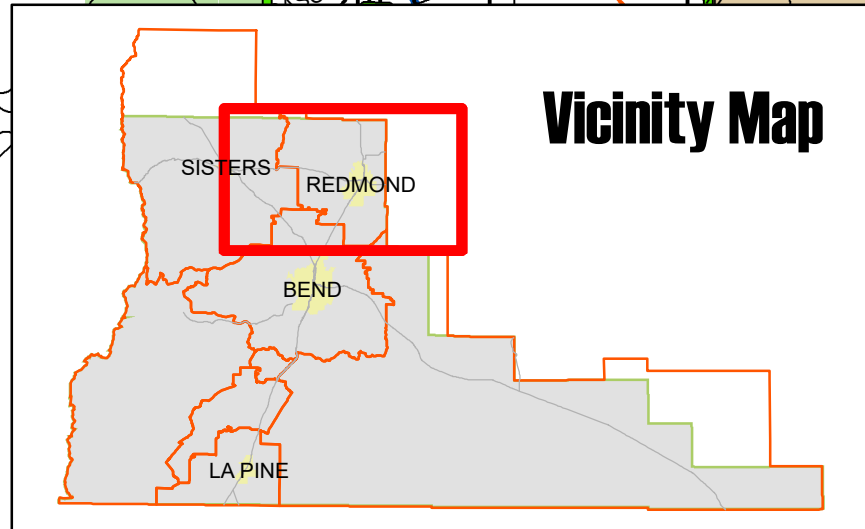

Greater Redmond Community Wildfire Protection Plan

NORTH

Map Prepared by Deschutes County
Natural Resources
Ed Keith
61150 SE 27th St.
Bend, OR 97702
541-322-7117

Date: 4/20/2022

0 1.25 2.5 5 Miles

Legend

	Redmond CWPP		BLM
	Deschutes CWPP Boundaries 2022		STATE
	Deschutes County		STATE PARK
	State Route		PRIVATE
	County Route		USFS
	Roads		COUNTY
	ODF Protection Boundary		
	Rural Fire District		
	Lake		
	River		
	Urban_Growth_Boundary		