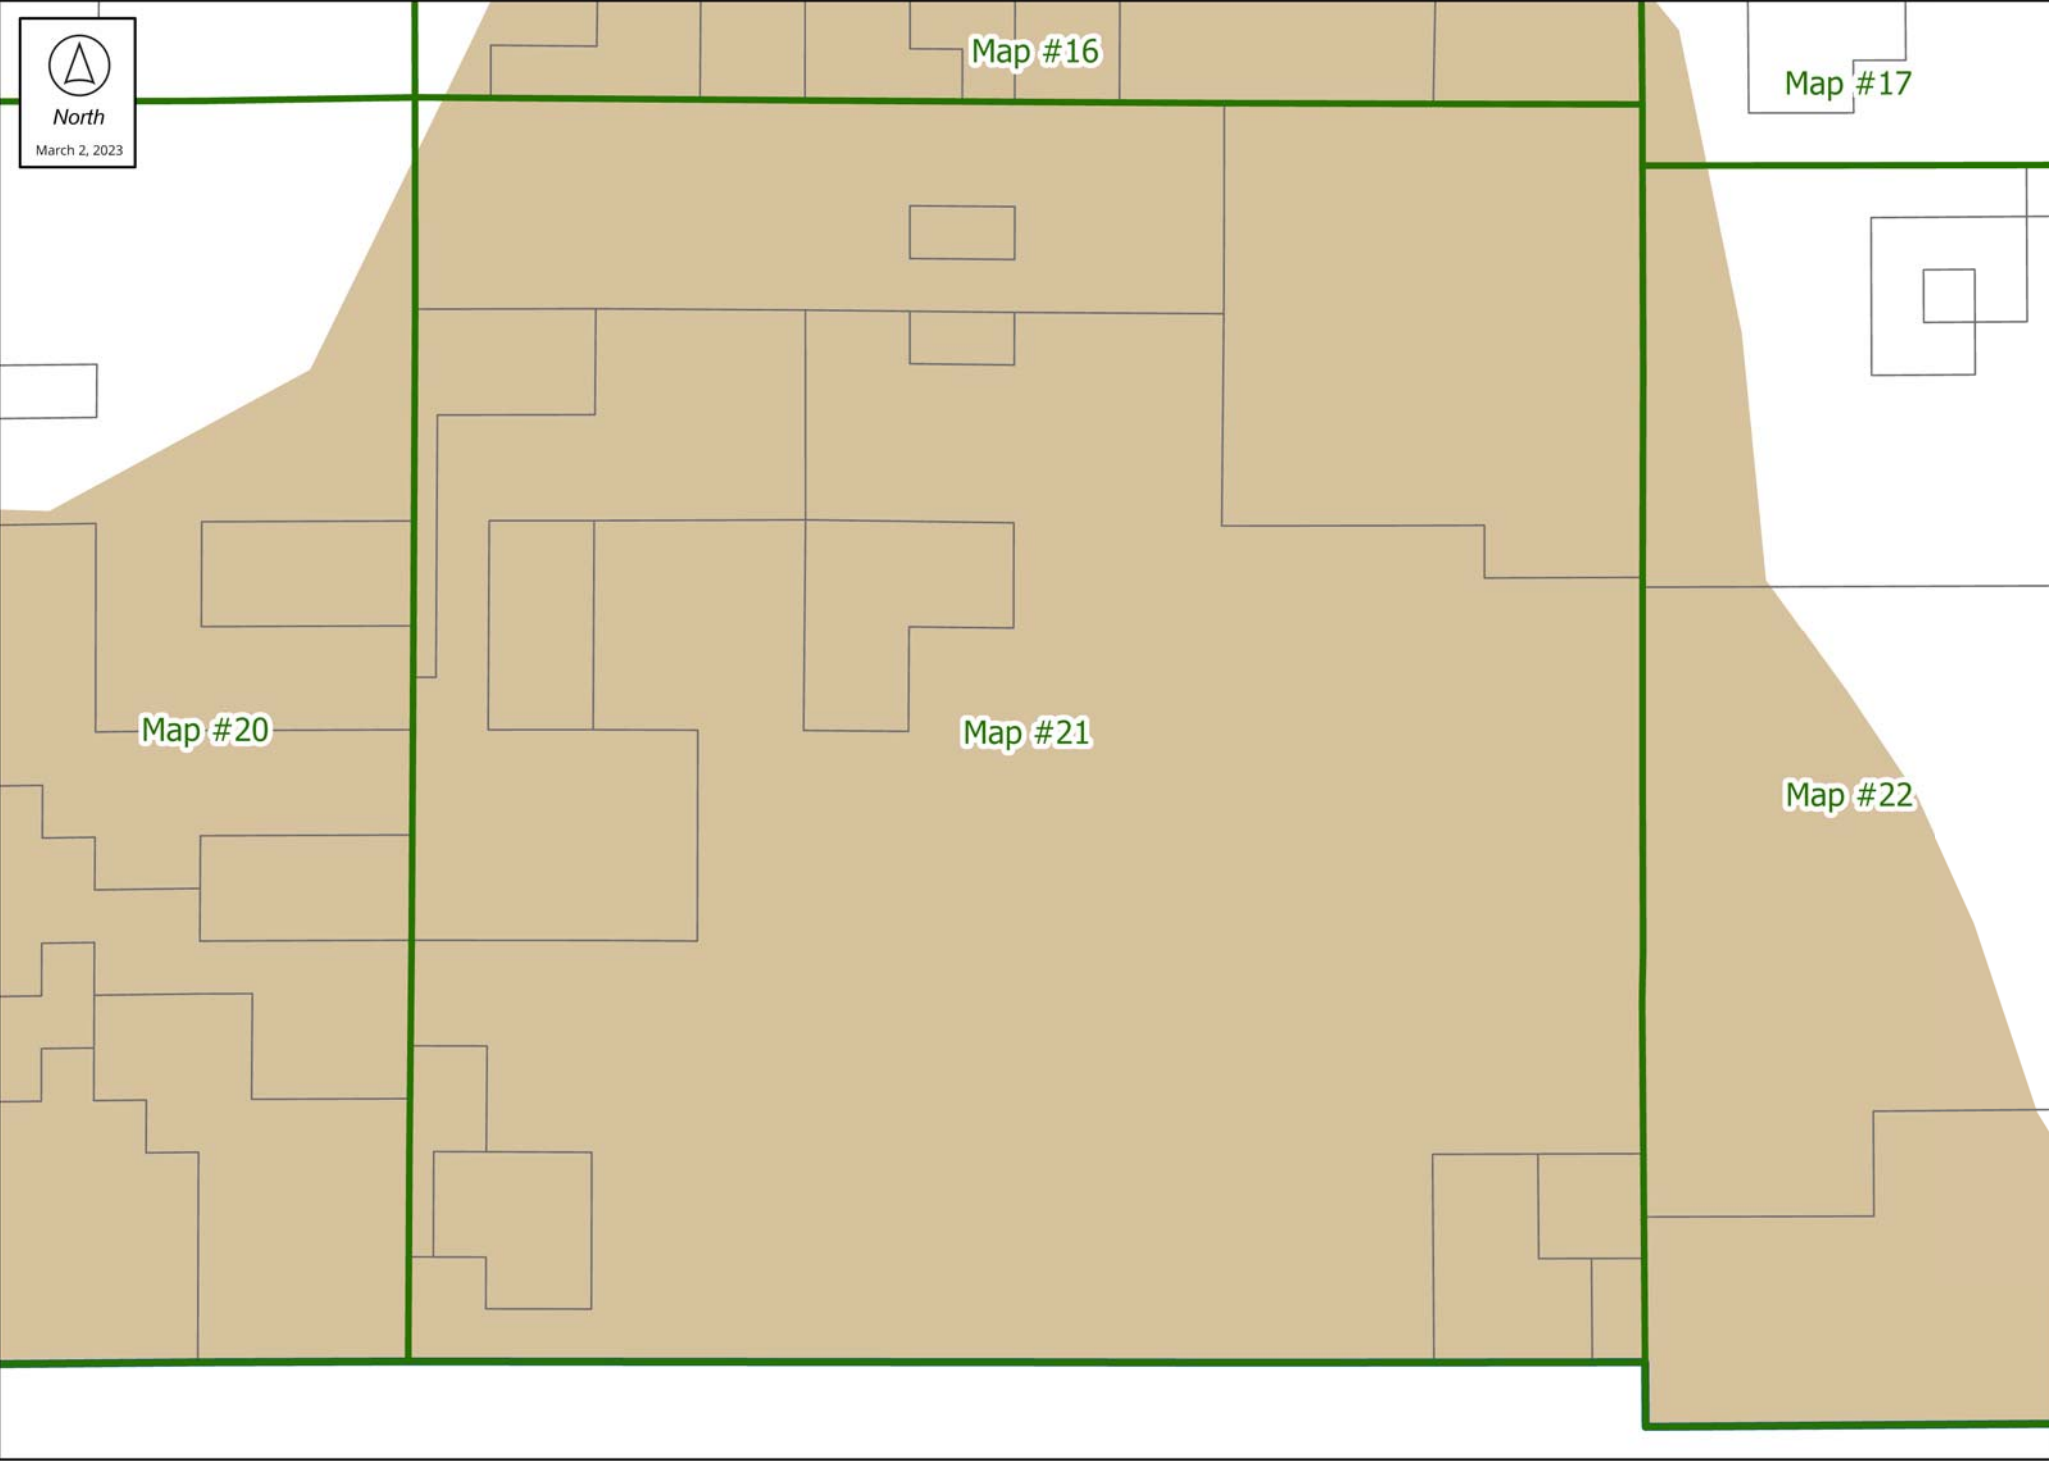

Map #18

Map #19

Map #20

-  Urban Area
-  2023 Mule Deer Winter Range Combining Zone (WA-MD)

Map #16

Map #19

Map #20

Map #21

-  Urban Area
-  2023 Mule Deer Winter Range Combining Zone (WA-MD)

Map #16

Map #17

Map #20

Map #21

Map #22

-  Urban Area
-  2023 Mule Deer Winter Range Combining Zone (WA-MD)

Map #16

Map #17

Map #21

Map #22

HWY 20

Hampton

-  Urban Area
-  2023 Mule Deer Winter Range Combining Zone (WA-MD)