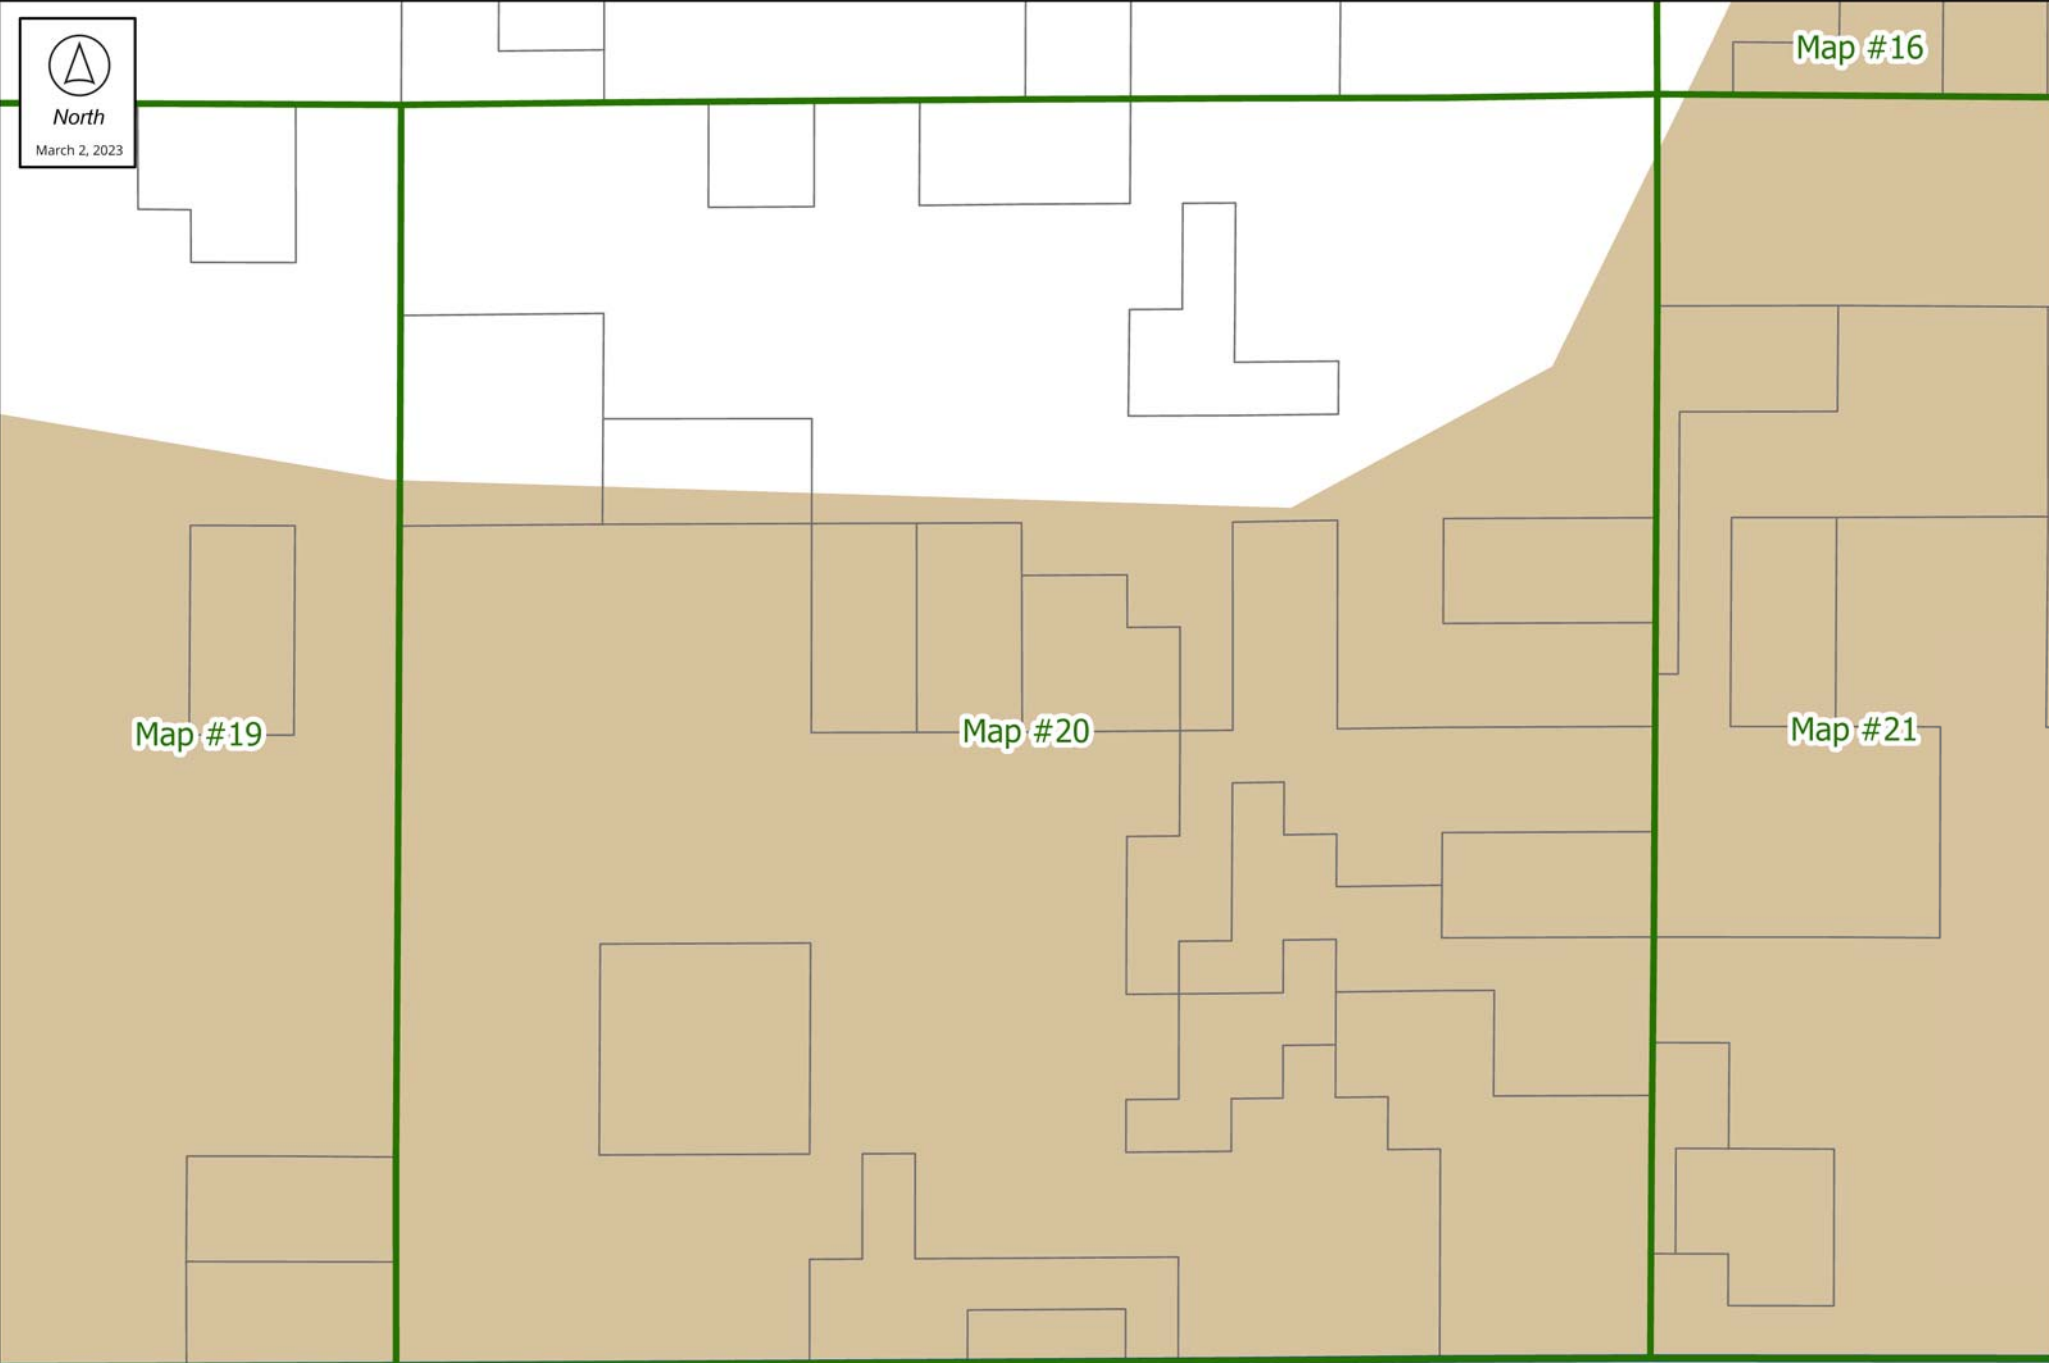

### 2023 Mule Deer Winter Range Combining Zone (WA-MD)

-  Urban Area
-  2023 Mule Deer Winter Range Combining Zone (WA-MD)

FS 22

FS 23

Map #18

Map #19

-  Urban Area
-  2023 Mule Deer Winter Range Combining Zone (WA-MD)

Map #18

Map #19

Map #20

-  Urban Area
-  2023 Mule Deer Winter Range Combining Zone (WA-MD)

Map #16

Map #19

Map #20

Map #21

-  Urban Area
-  2023 Mule Deer Winter Range Combining Zone (WA-MD)

Map #16

Map #17

Map #20

Map #21

Map #22

-  Urban Area
-  2023 Mule Deer Winter Range Combining Zone (WA-MD)

Map #16

Map #17

Map #21

Map #22

HWY 20

Hampton

-  Urban Area
-  2023 Mule Deer Winter Range Combining Zone (WA-MD)