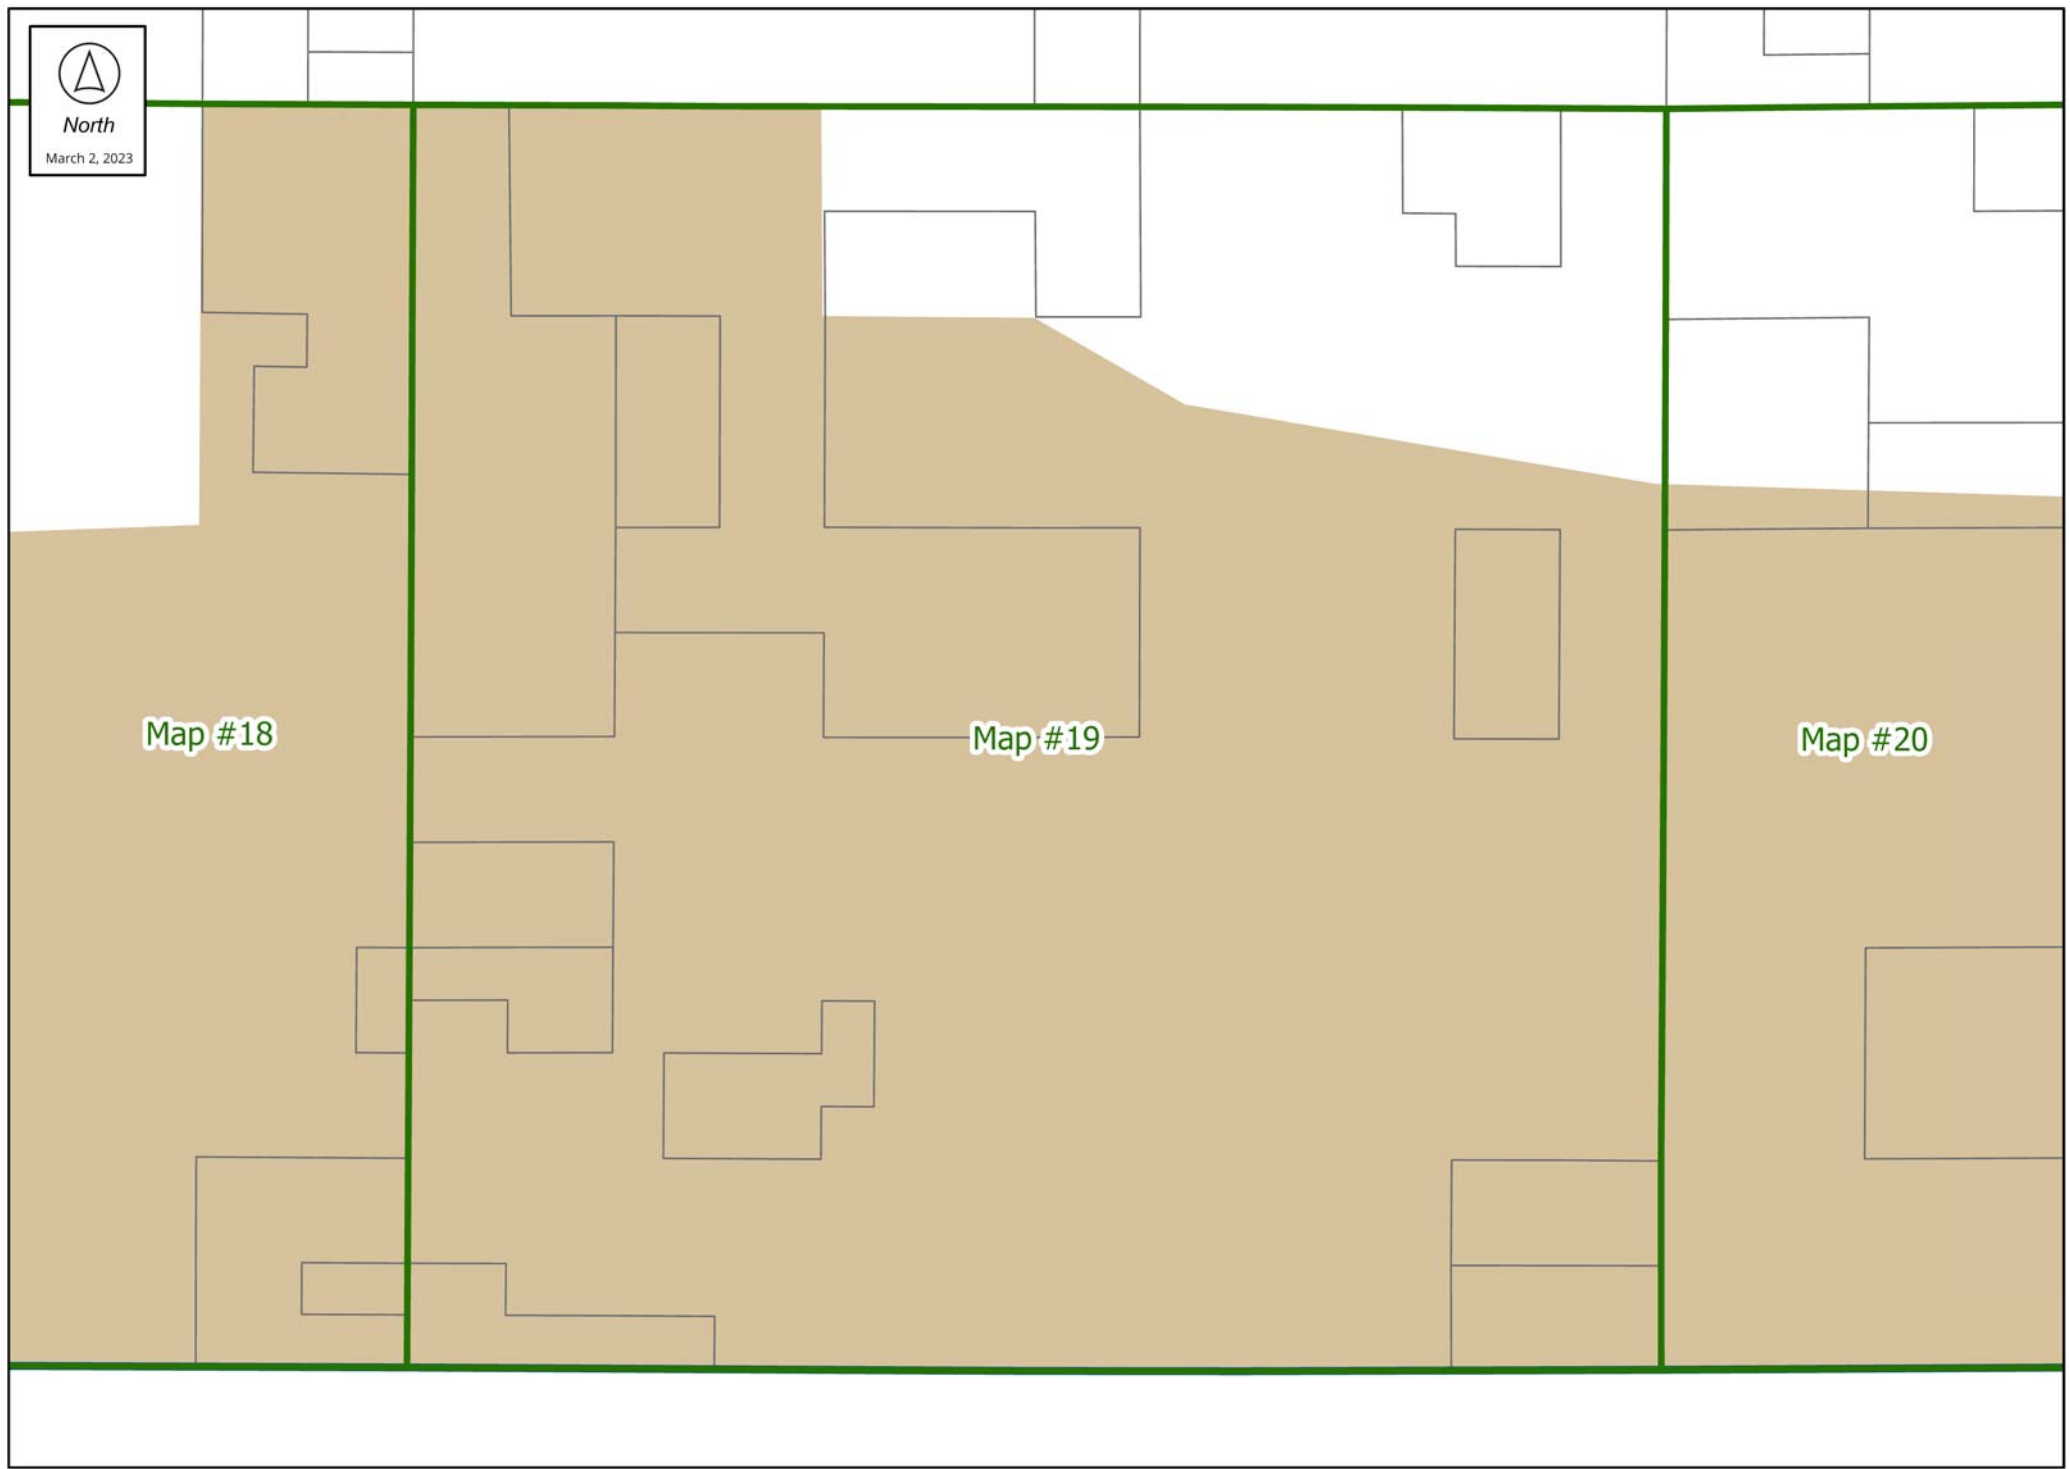

### 2023 Mule Deer Winter Range Combining Zone (WA-MD)

- Urban Area
- 2023 Mule Deer Winter Range Combining Zone (WA-MD)

-  Urban Area
-  2023 Mule Deer Winter Range Combining Zone (WA-MD)

### 2023 Mule Deer Winter Range Combining Zone (WA-MD)

-  Urban Area
-  2023 Mule Deer Winter Range Combining Zone (WA-MD)

FS 22

FS 23

Map #18

Map #19

-  Urban Area
-  2023 Mule Deer Winter Range Combining Zone (WA-MD)

Map #18

Map #19

Map #20

-  Urban Area
-  2023 Mule Deer Winter Range Combining Zone (WA-MD)

Map #16

Map #19

Map #20

Map #21