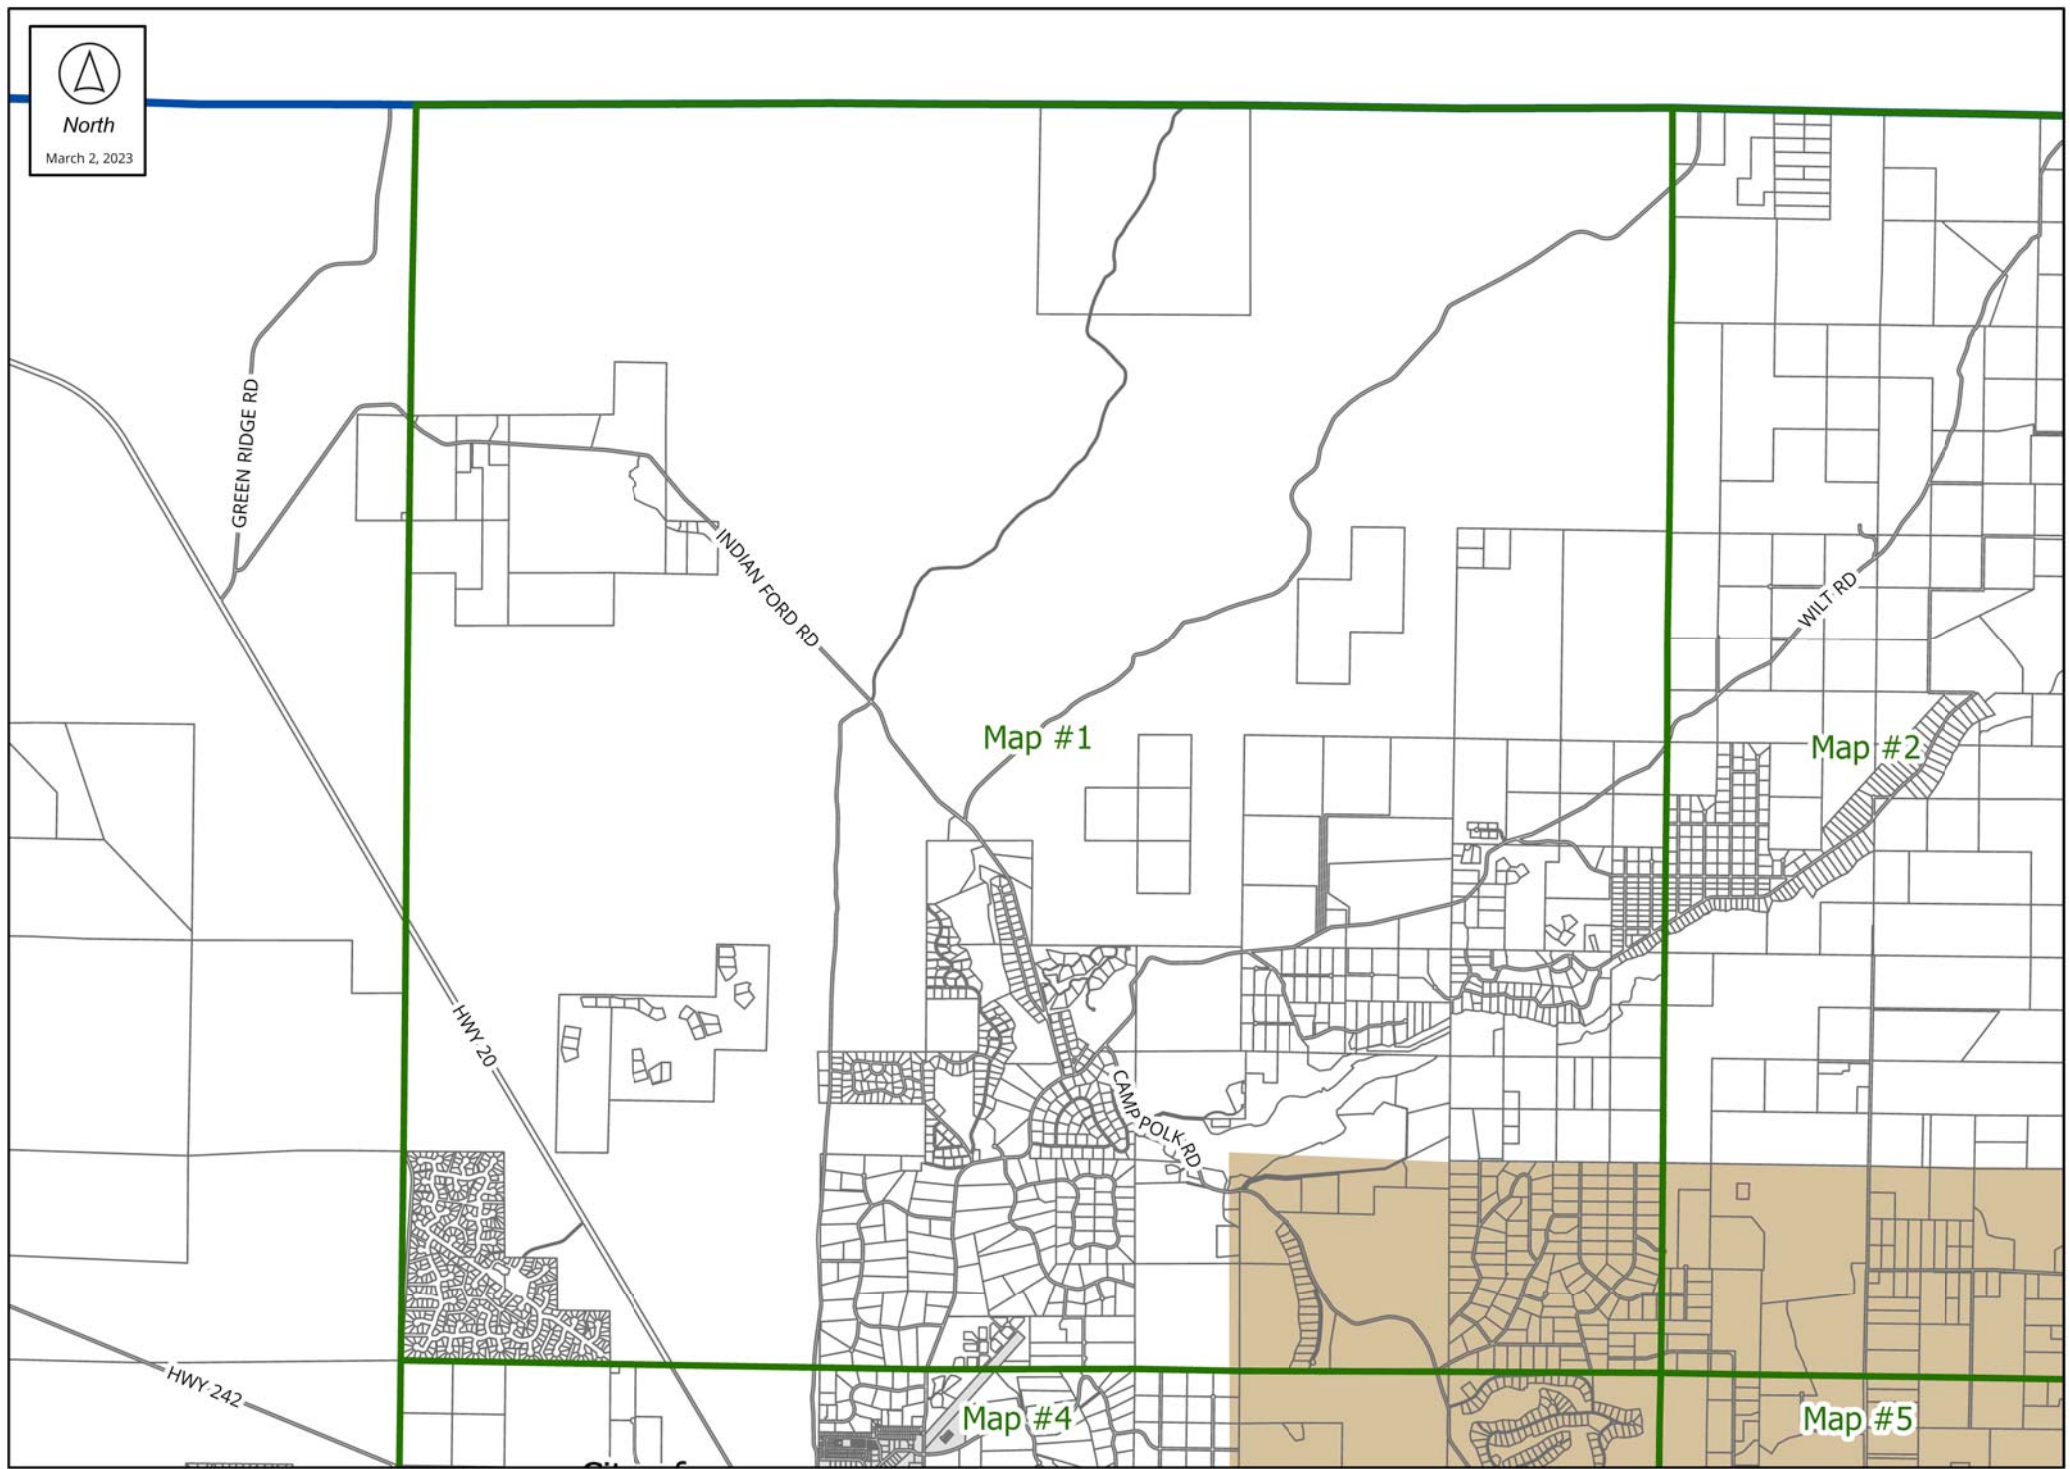

# Proposed 2023 Mule Deer Winter Range Combining Zone Index Map

The mule deer inventory update project proposes a new mule deer combining (or overlay) zone and a corresponding new code chapter to address uses in that zone. These maps display the boundaries of the proposed 2023 Mule Deer Winter Range Combining Zone. The proposed zone and its regulations will be separate from the existing Wildlife Area (WA) Combining Zone. For more details, please visit the project website at <https://www.deschutes.org/muledeer>.

- 2023 Mule Deer Index Map Boundary
- 2023 Mule Deer Winter Range Combining Zone
- County Boundary
- Urban Area

March 2, 2023

**DISCLAIMER:**  
The information on this map was derived from digital databases on Deschutes County's G.I.S. Care was taken in the creation of this map, but it is provided "as is". Deschutes County cannot accept any responsibility for errors, omissions, or positional accuracy in the digital data or the underlying records. There are no warranties, express or implied, including the warranty of merchantability or fitness for a particular purpose, accompanying this product. However, notification of any errors will be appreciated.

Map #7

Map #8

Map #9

Map #2

Map #3

Map #5

Map #6

Map #8

Map #10

Map #11

Map #7

Map #8

Map #9

Map #10

Map #11

Map #12