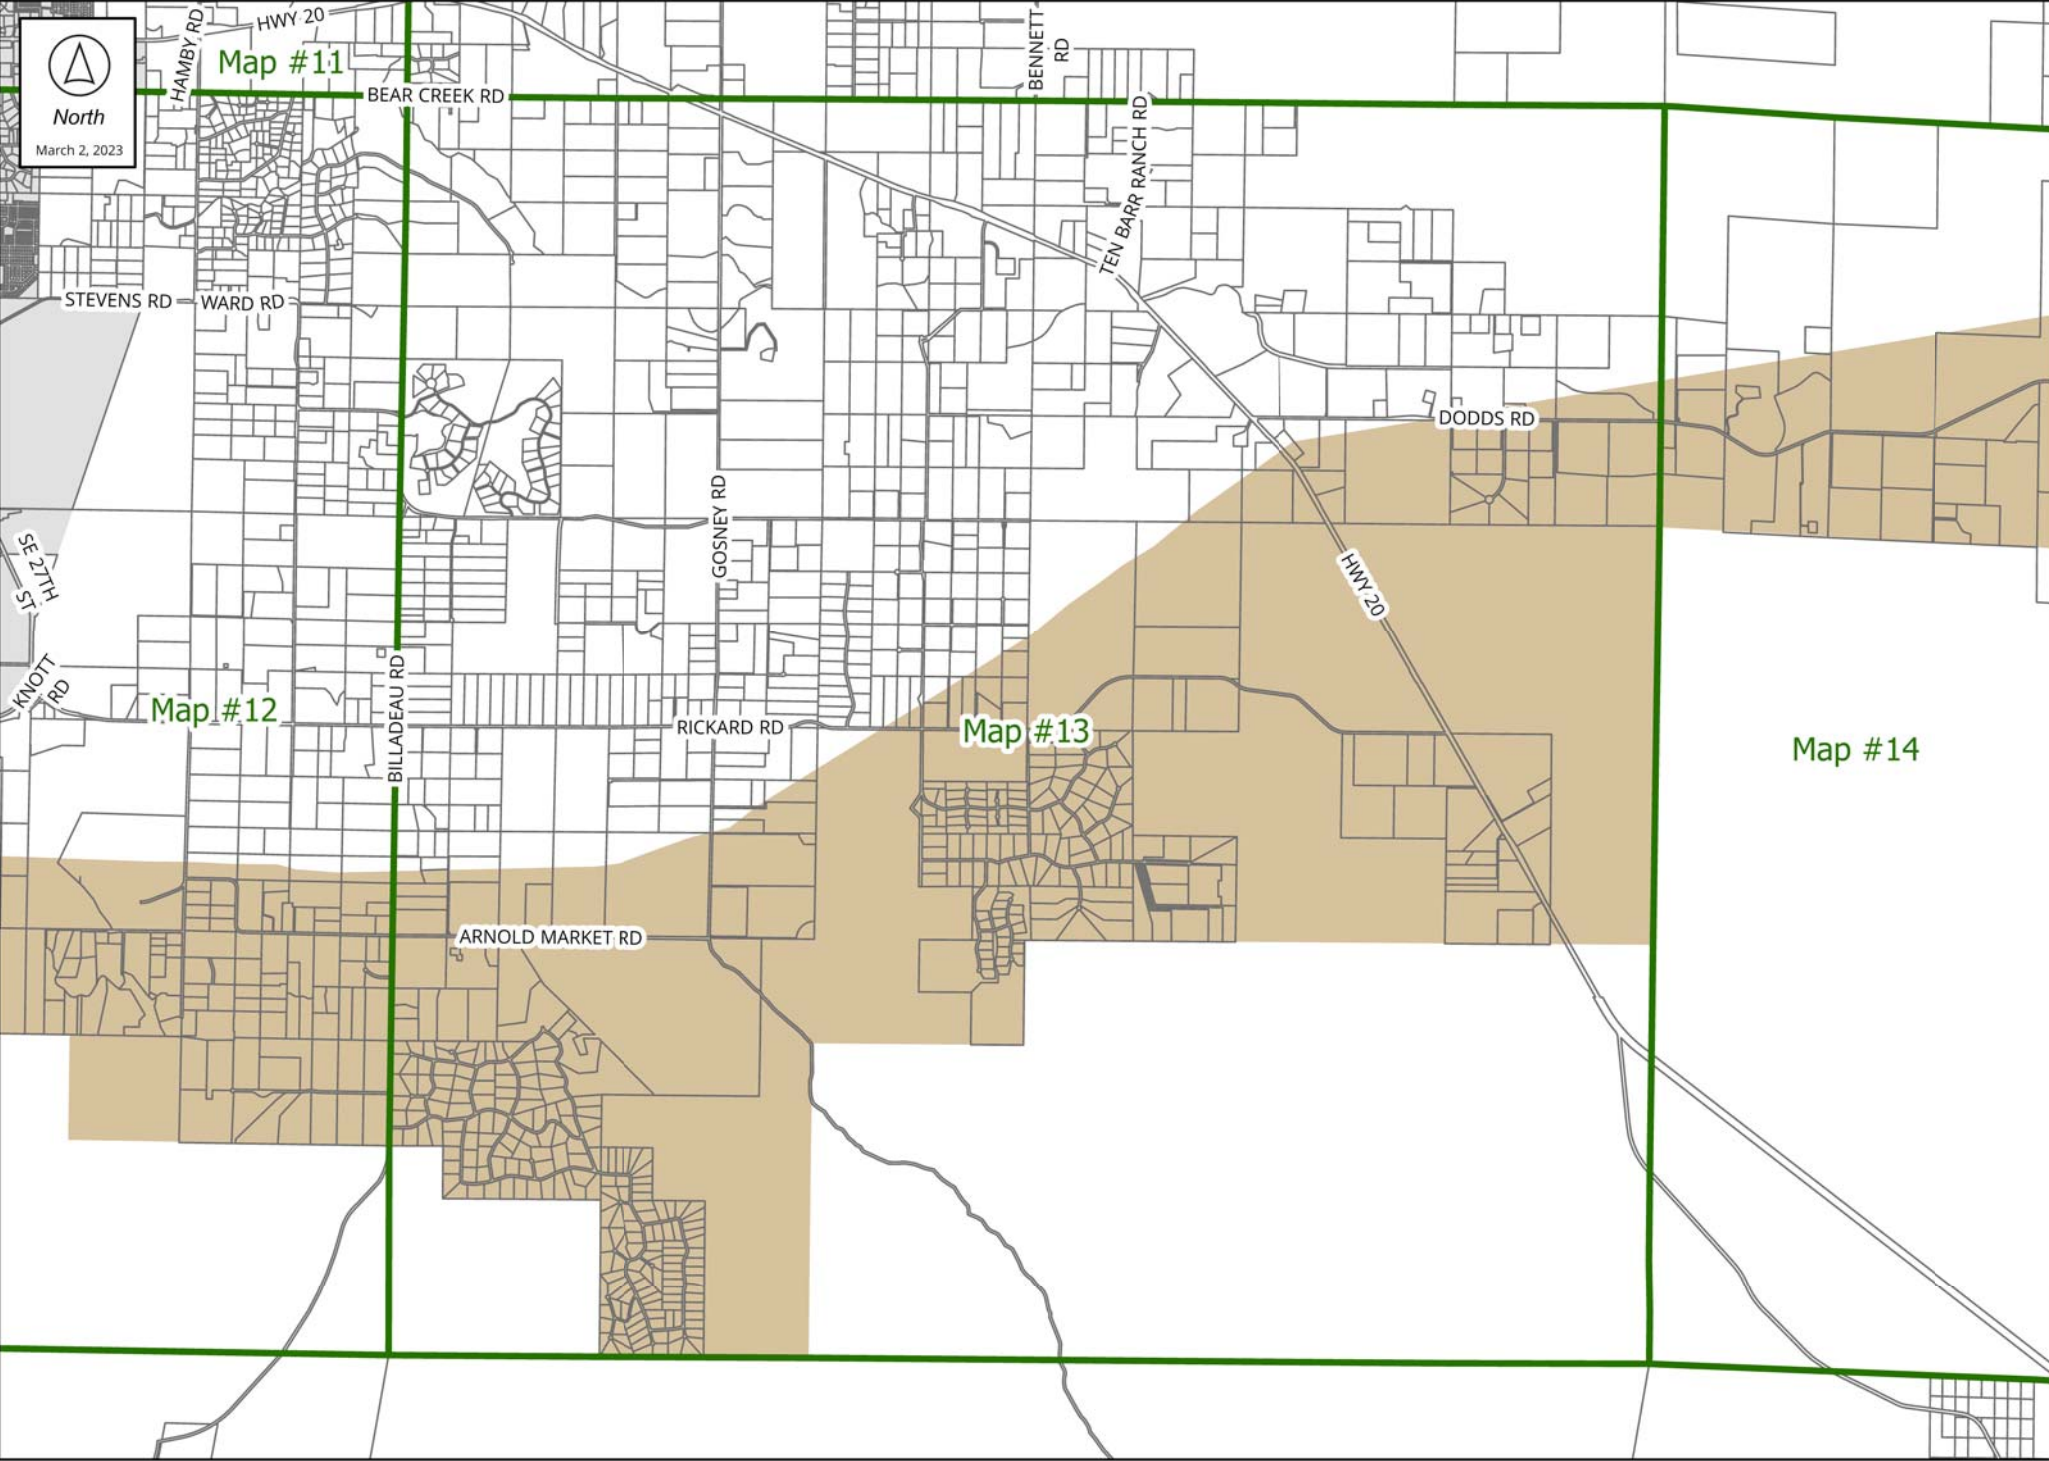

Map #10

Map #11

Map #7

Map #8

Map #9

Map #10

Map #11

Map #12

City of Bend

2023 Mule Deer Winter Range Combining Zone (WA-MD)

Map #8

Map #9

Map #10

Map #11

Map #12

Map #13

City of Bend

-  Urban Area
-  2023 Mule Deer Winter Range Combining Zone (WA-MD)

Map #15