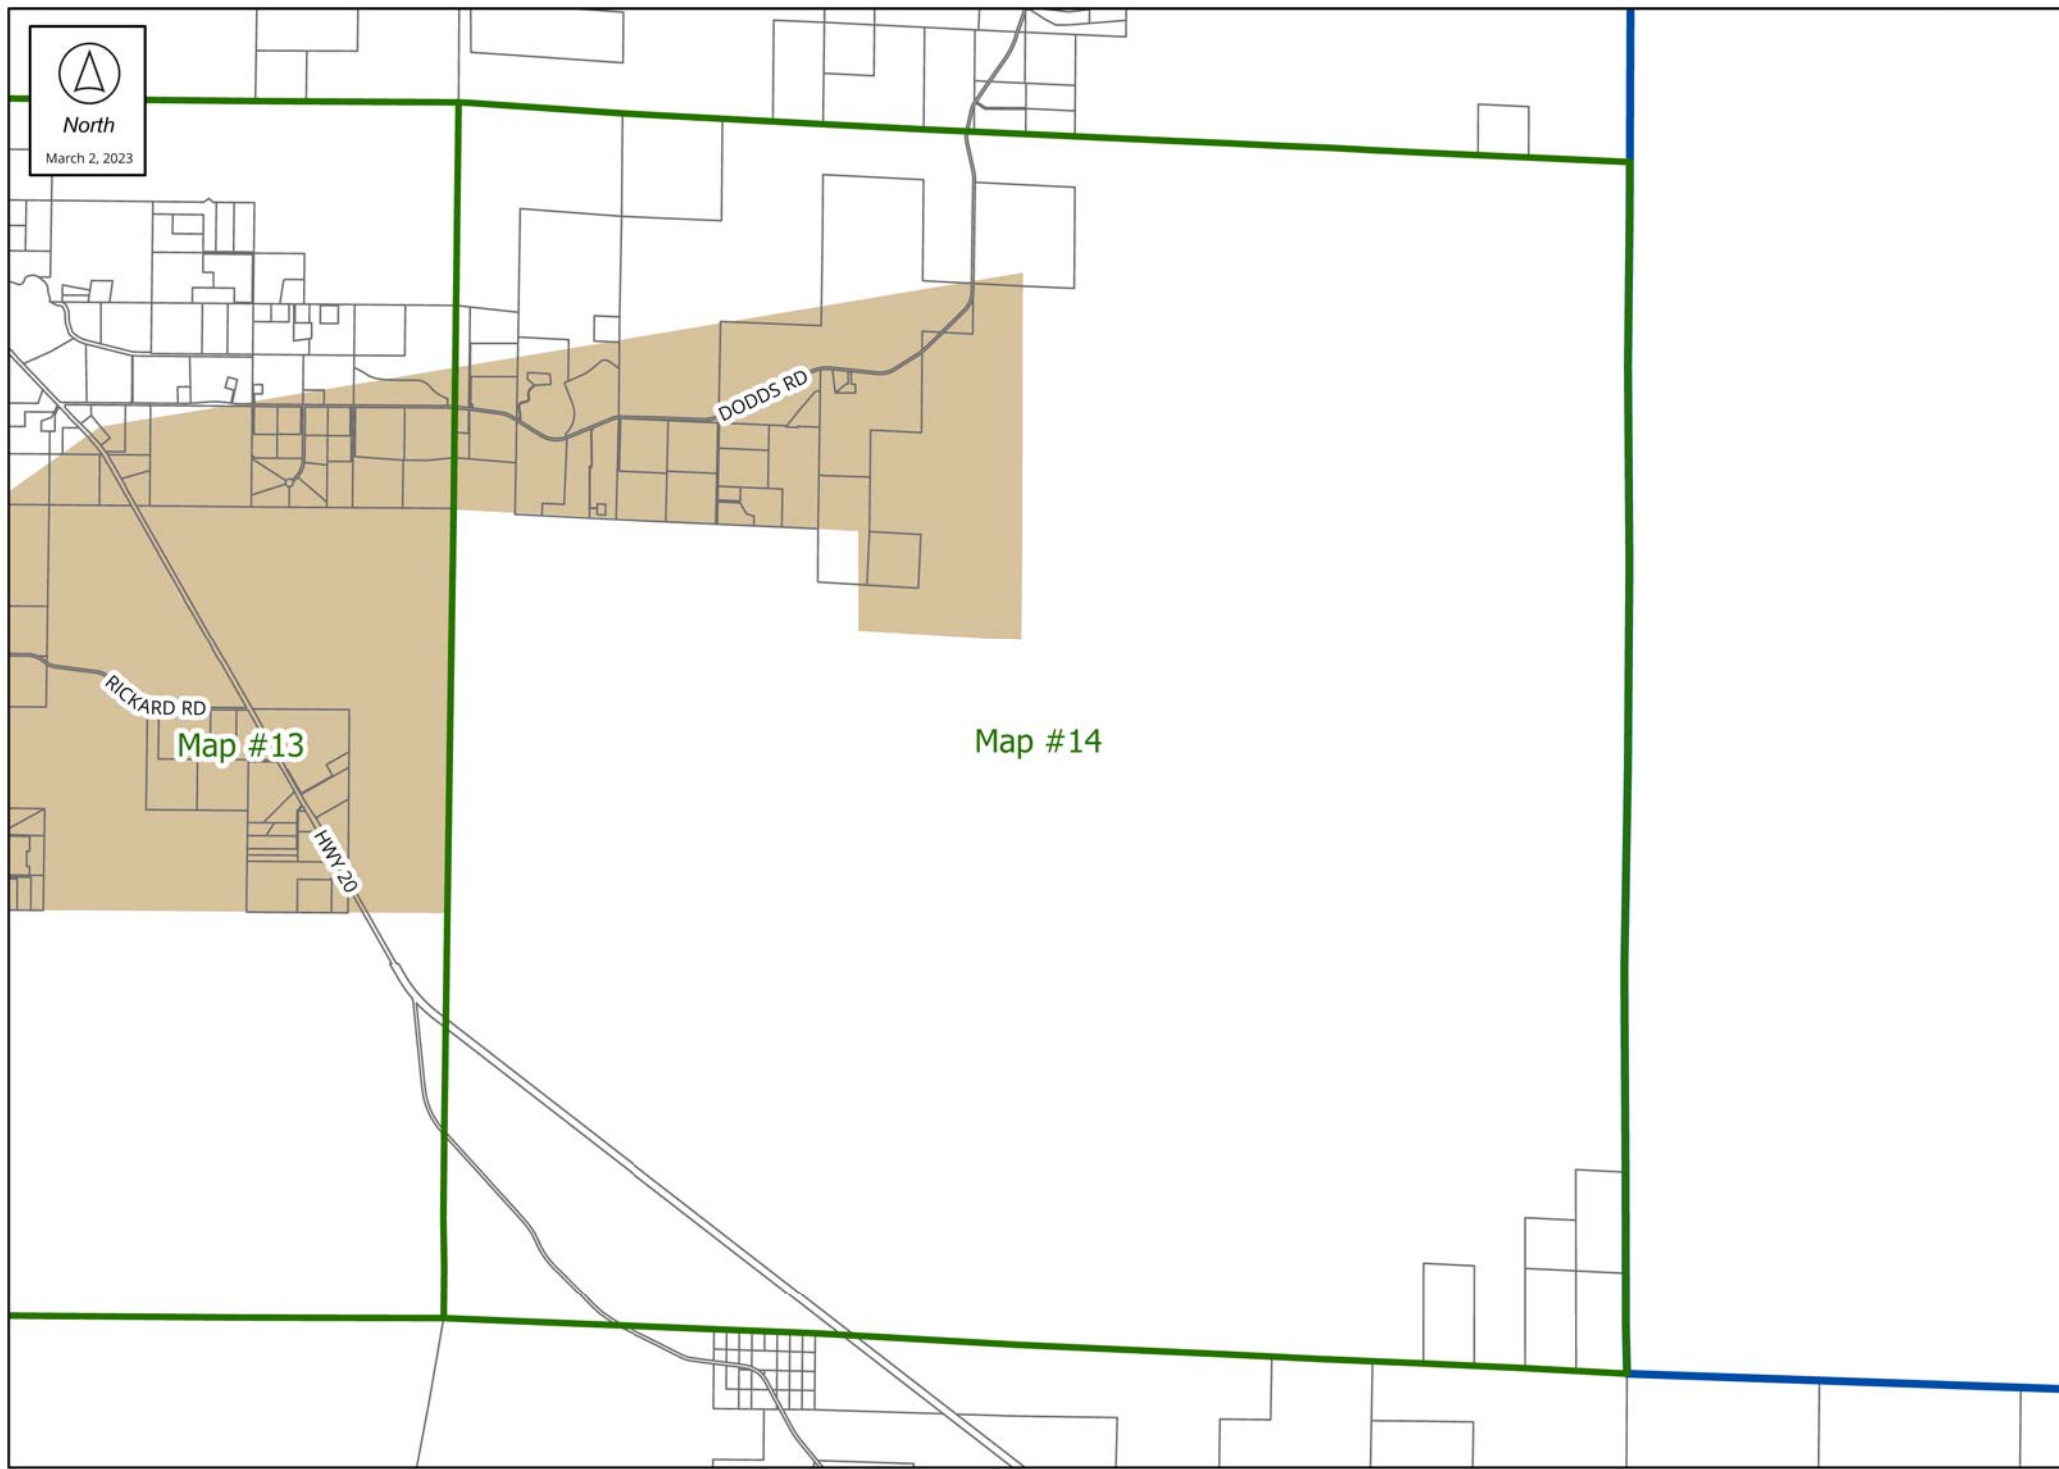

Map #10

Map #11

Map #7

Map #8

Map #9

Map #10

Map #11

Map #12

City of Bend

2023 Mule Deer Winter Range Combining Zone (WA-MD)

Map #8

Map #9

Map #10

Map #11

Map #12

Map #13

City of Bend

-  Urban Area
-  2023 Mule Deer Winter Range Combining Zone (WA-MD)

Map #15

### 2023 Mule Deer Winter Range Combining Zone (WA-MD)

- Urban Area
- 2023 Mule Deer Winter Range Combining Zone (WA-MD)

-  Urban Area
-  2023 Mule Deer Winter Range Combining Zone (WA-MD)