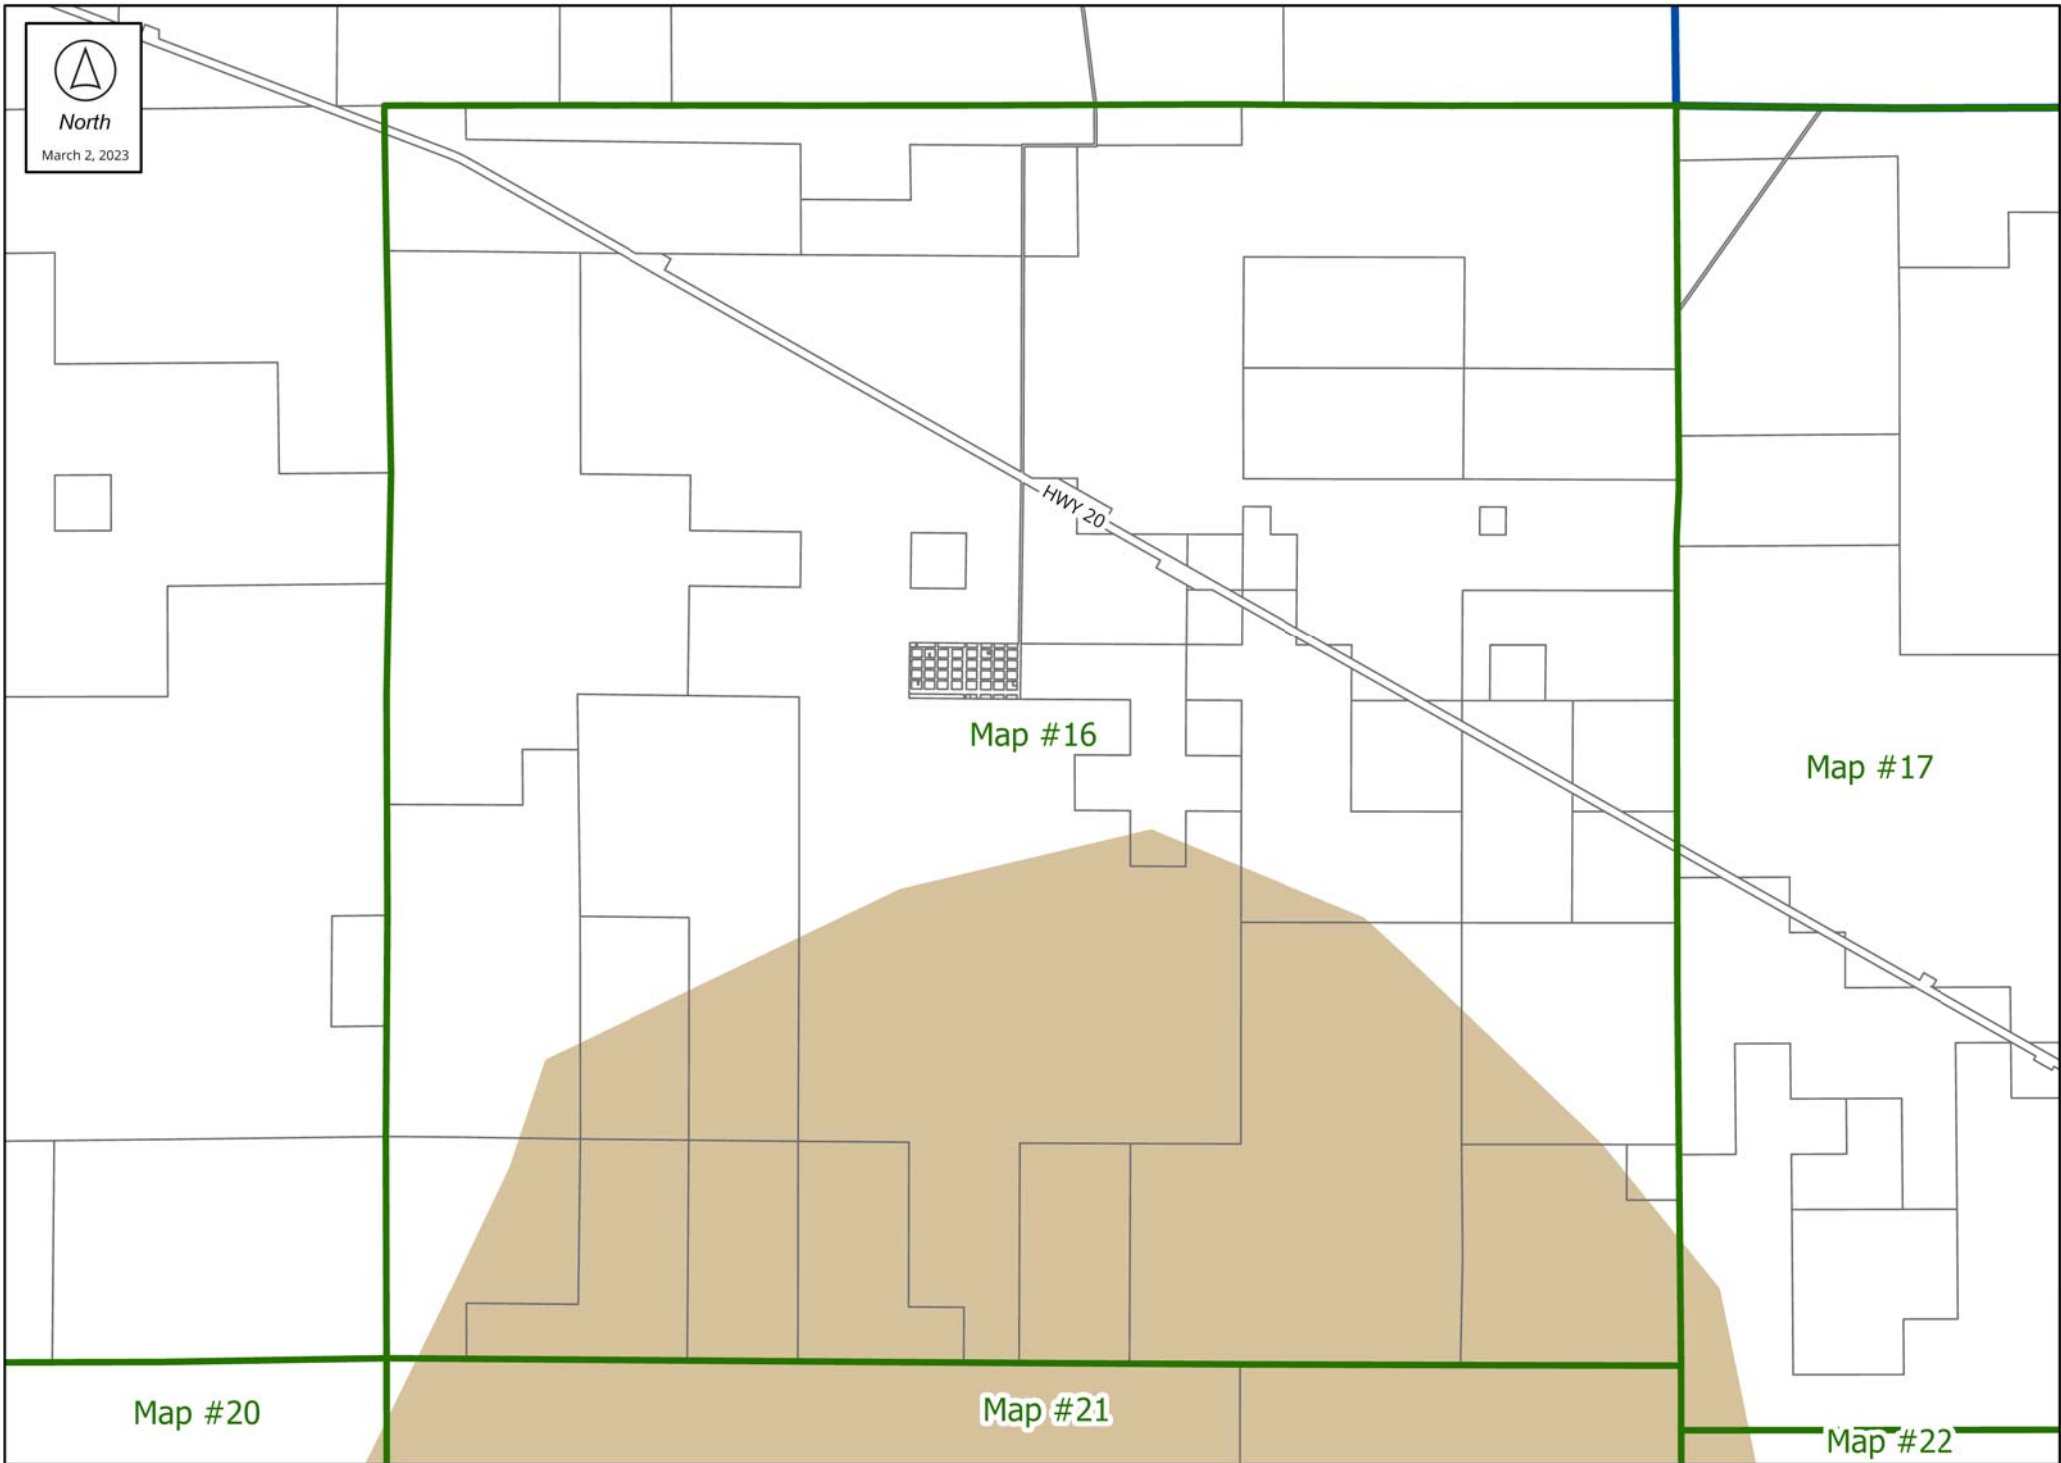

Map #10

Map #11

Map #7

Map #8

Map #9

Map #10

Map #11

Map #12

City of Bend

2023 Mule Deer Winter Range Combining Zone (WA-MD)

Map #8

Map #9

Map #10

Map #11

Map #12

Map #13

City of Bend

-  Urban Area
-  2023 Mule Deer Winter Range Combining Zone (WA-MD)

Map #15

### 2023 Mule Deer Winter Range Combining Zone (WA-MD)

- Urban Area
- 2023 Mule Deer Winter Range Combining Zone (WA-MD)

-  Urban Area
-  2023 Mule Deer Winter Range Combining Zone (WA-MD)