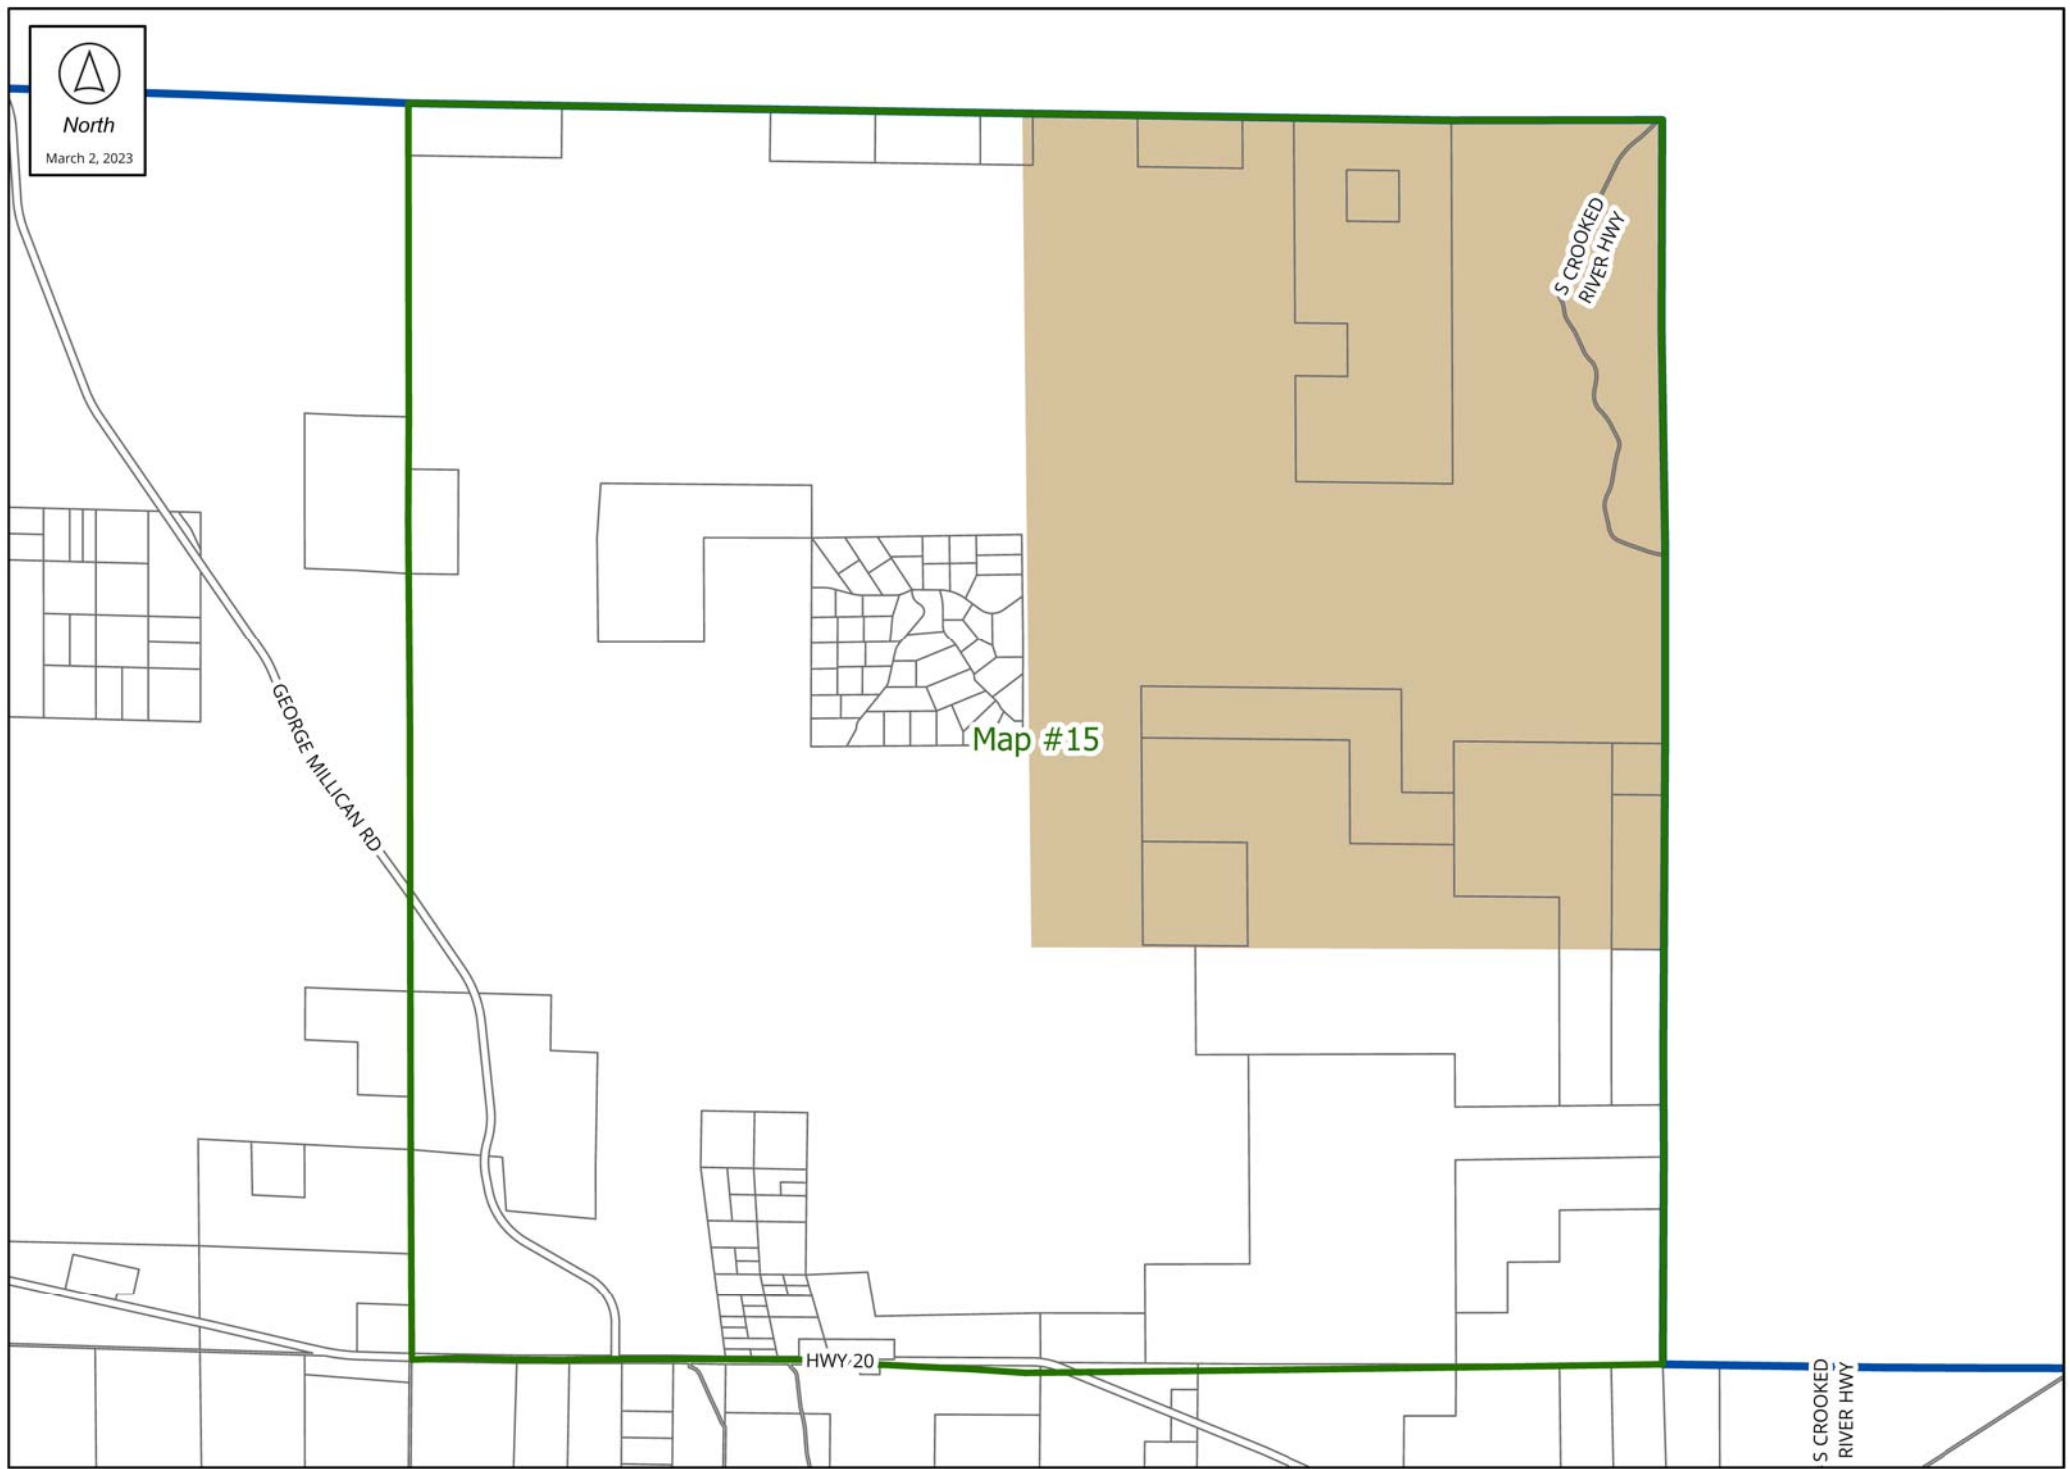

Map #10

Map #11

Map #7

Map #8

Map #9

Map #10

Map #11

Map #12

City of Bend

2023 Mule Deer Winter Range Combining Zone (WA-MD)

Map #8

Map #9

Map #10

Map #11

Map #12

Map #13

City of Bend

-  Urban Area
-  2023 Mule Deer Winter Range Combining Zone (WA-MD)

Map #15

### 2023 Mule Deer Winter Range Combining Zone (WA-MD)

- Urban Area
- 2023 Mule Deer Winter Range Combining Zone (WA-MD)

-  Urban Area
-  2023 Mule Deer Winter Range Combining Zone (WA-MD)