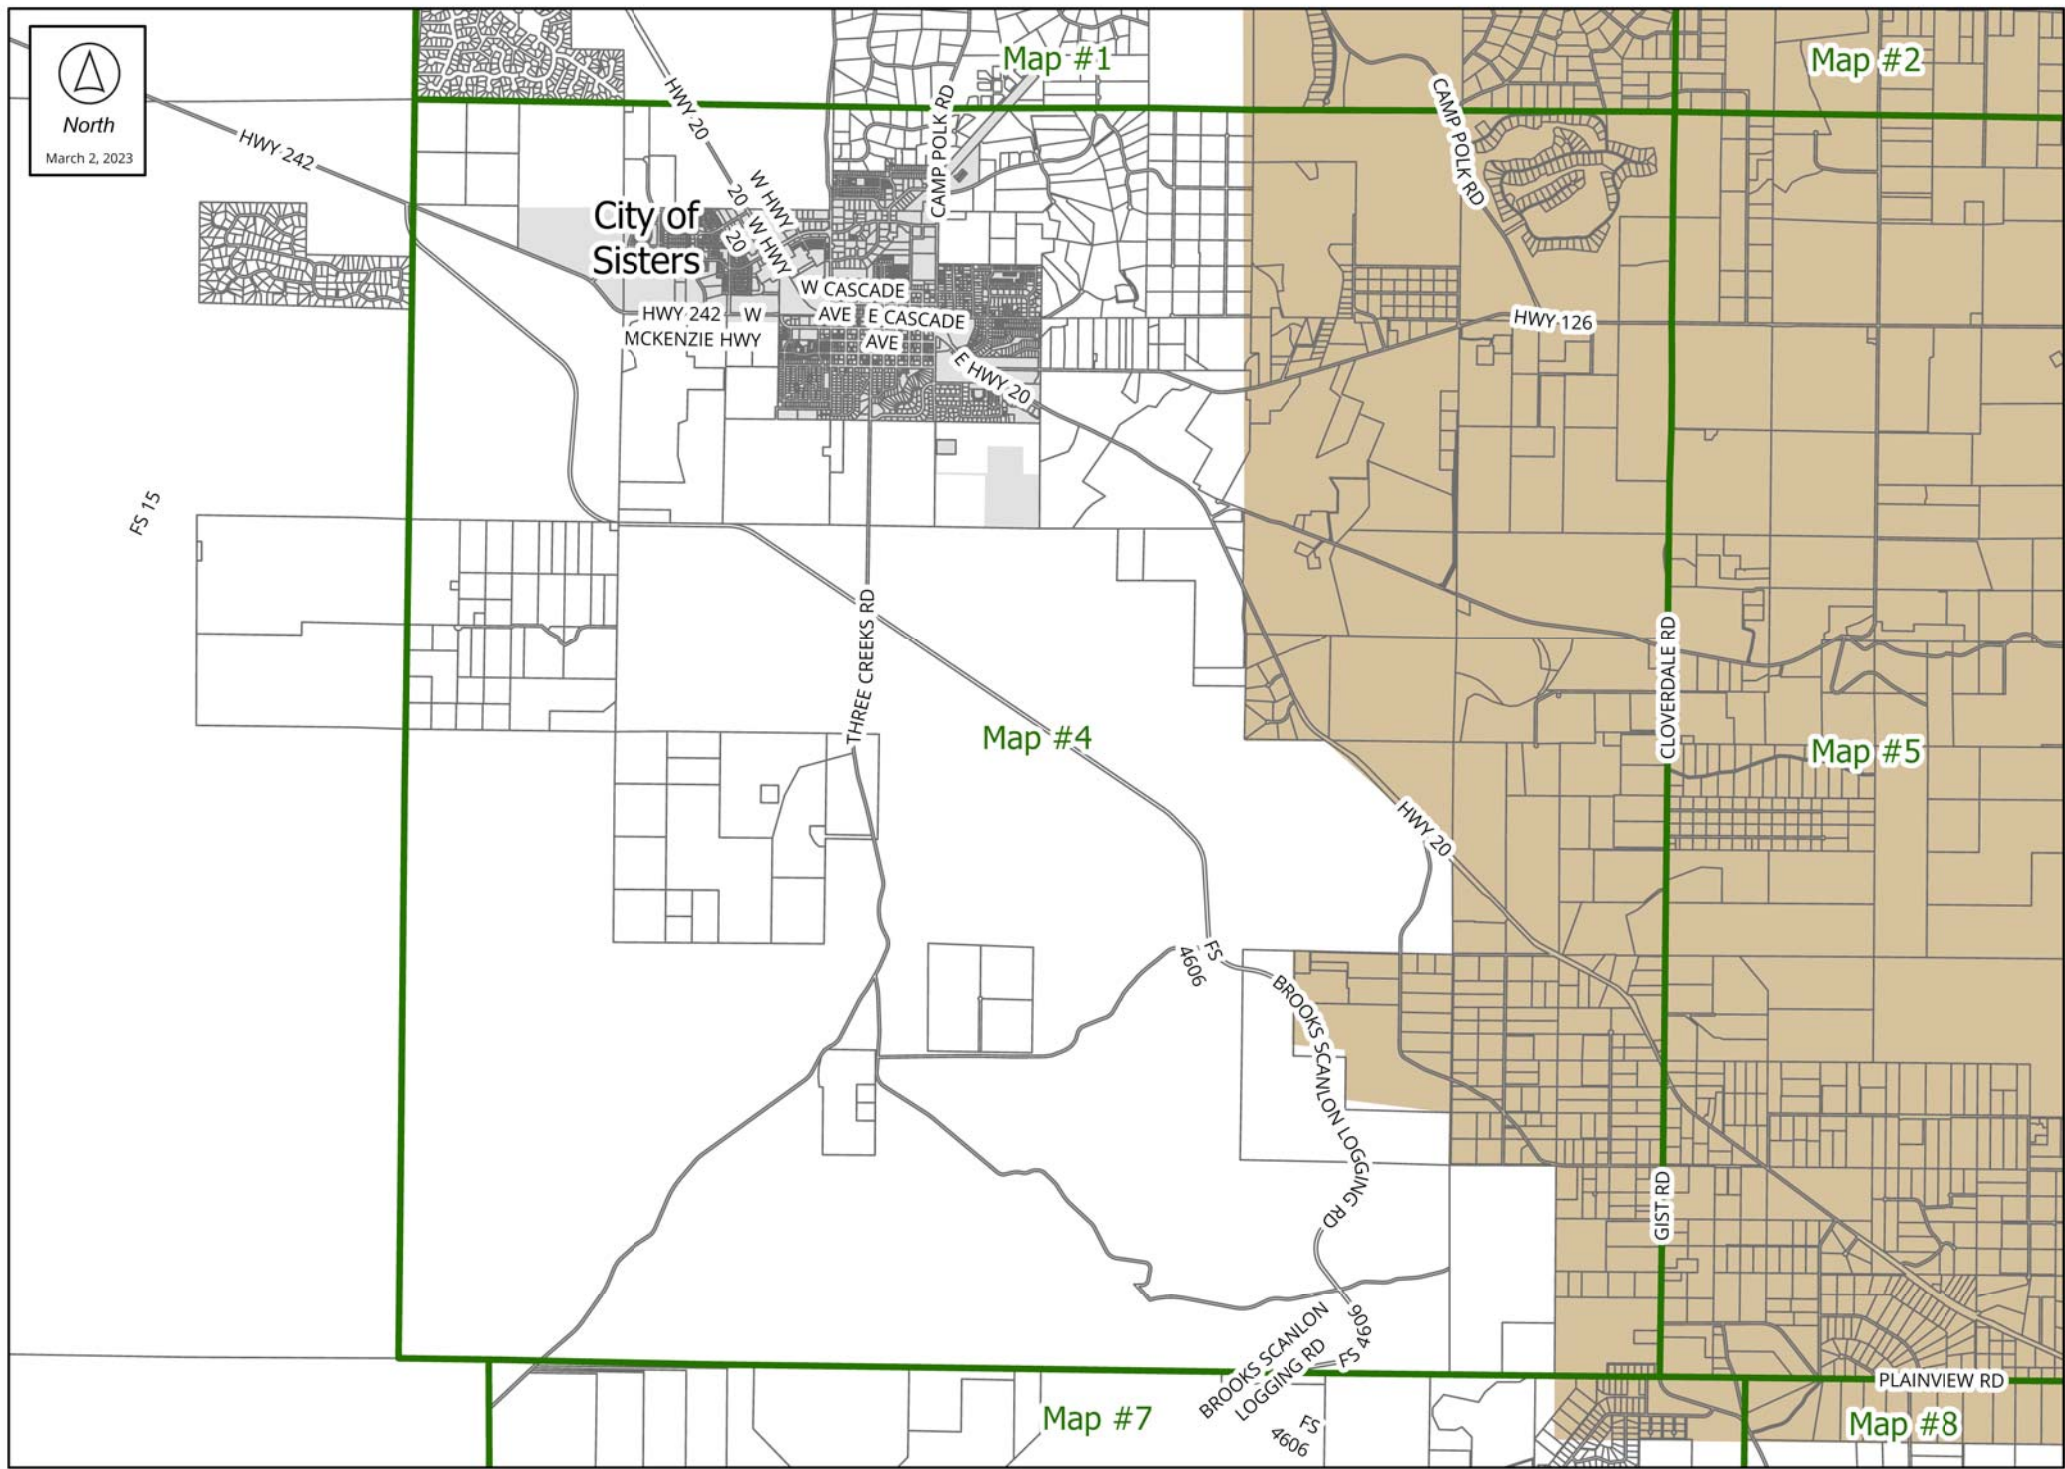

- 2023 Mule Deer Index Map Boundary
- 2023 Mule Deer Winter Range Combining Zone
- County Boundary
- Urban Area

March 2, 2023

**DISCLAIMER:**  
The information on this map was derived from digital databases on Deschutes County's G.I.S. Care was taken in the creation of this map, but it is provided "as is". Deschutes County cannot accept any responsibility for errors, omissions, or positional accuracy in the digital data or the underlying records. There are no warranties, express or implied, including the warranty of merchantability or fitness for a particular purpose, accompanying this product. However, notification of any errors will be appreciated.

### 2023 Mule Deer Winter Range Combining Zone (WA-MD)

-  Urban Area
-  2023 Mule Deer Winter Range Combining Zone (WA-MD)

-  Urban Area
-  2023 Mule Deer Winter Range Combining Zone (WA-MD)

### 2023 Mule Deer Winter Range Combining Zone (WA-MD)

- Urban Area
- 2023 Mule Deer Winter Range Combining Zone (WA-MD)

Map #1

Map #2

Map #3

Map #4

Map #5

Map #6

Map #7

Map #8

Map #9

Map #2

Map #3

Map #5

Map #6

Map #8