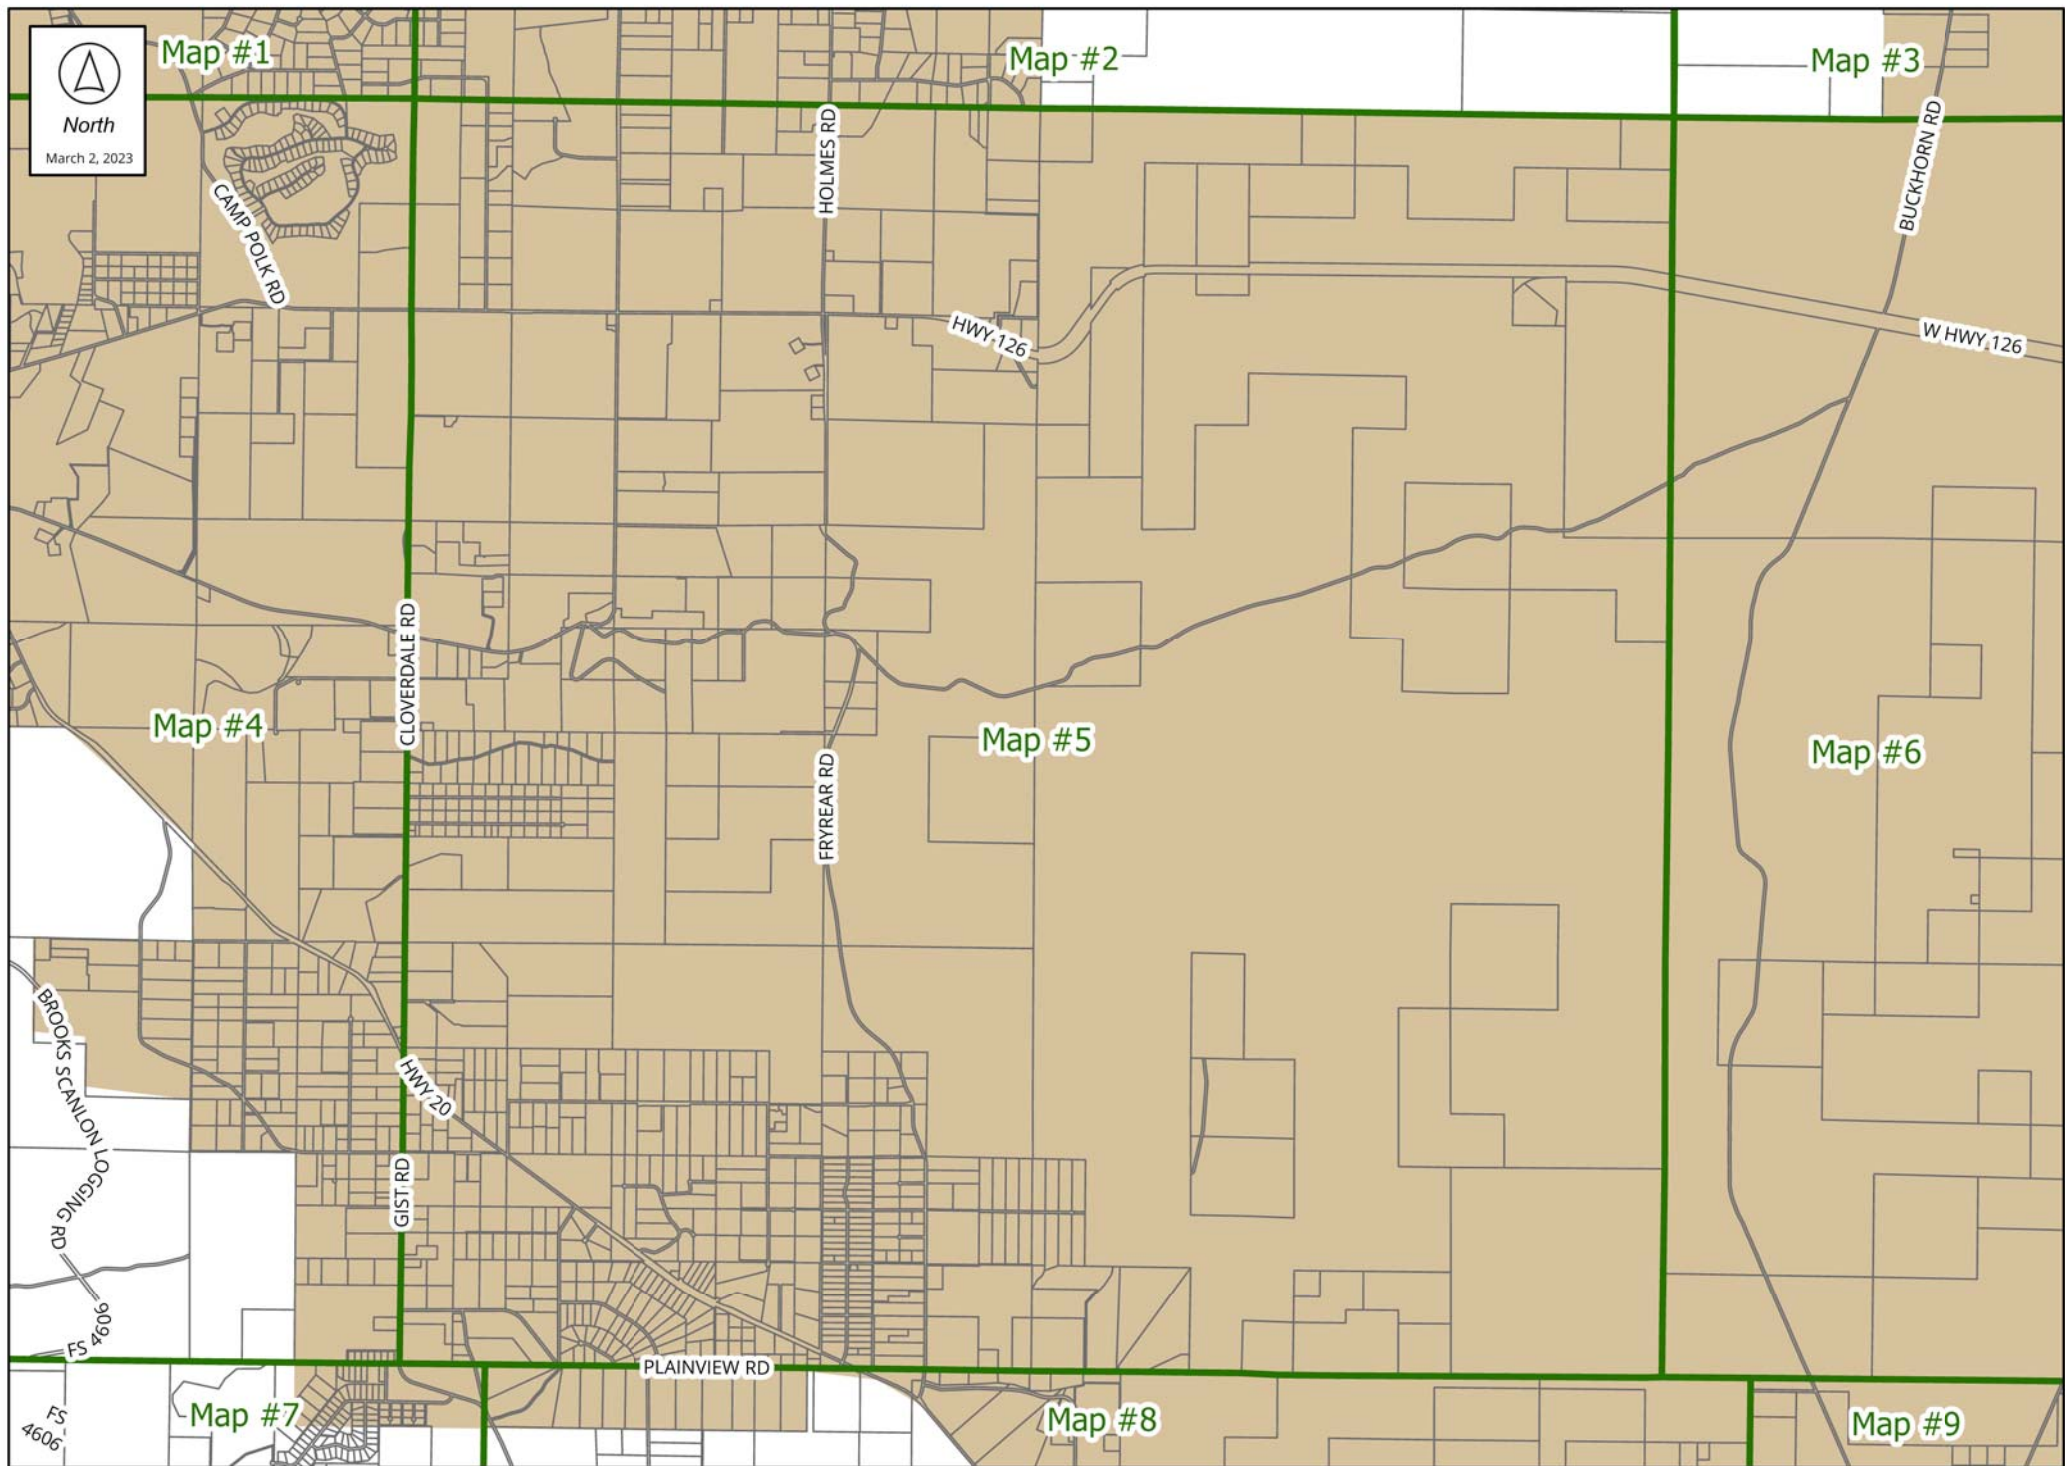

- 2023 Mule Deer Index Map Boundary
- 2023 Mule Deer Winter Range Combining Zone
- County Boundary
- Urban Area

March 2, 2023

**DISCLAIMER:**  
The information on this map was derived from digital databases on Deschutes County's G.I.S. Care was taken in the creation of this map, but it is provided "as is". Deschutes County cannot accept any responsibility for errors, omissions, or positional accuracy in the digital data or the underlying records. There are no warranties, express or implied, including the warranty of merchantability or fitness for a particular purpose, accompanying this product. However, notification of any errors will be appreciated.

### 2023 Mule Deer Winter Range Combining Zone (WA-MD)

- Urban Area
- 2023 Mule Deer Winter Range Combining Zone (WA-MD)

Map #1

Map #2

Map #3

Map #4

Map #5

Map #6

Map #7

Map #8

Map #9

Map #2

Map #3

Map #5

Map #6

Map #8

Map #10

Map #11

Map #7

Map #8

Map #9

Map #10

Map #11

Map #12