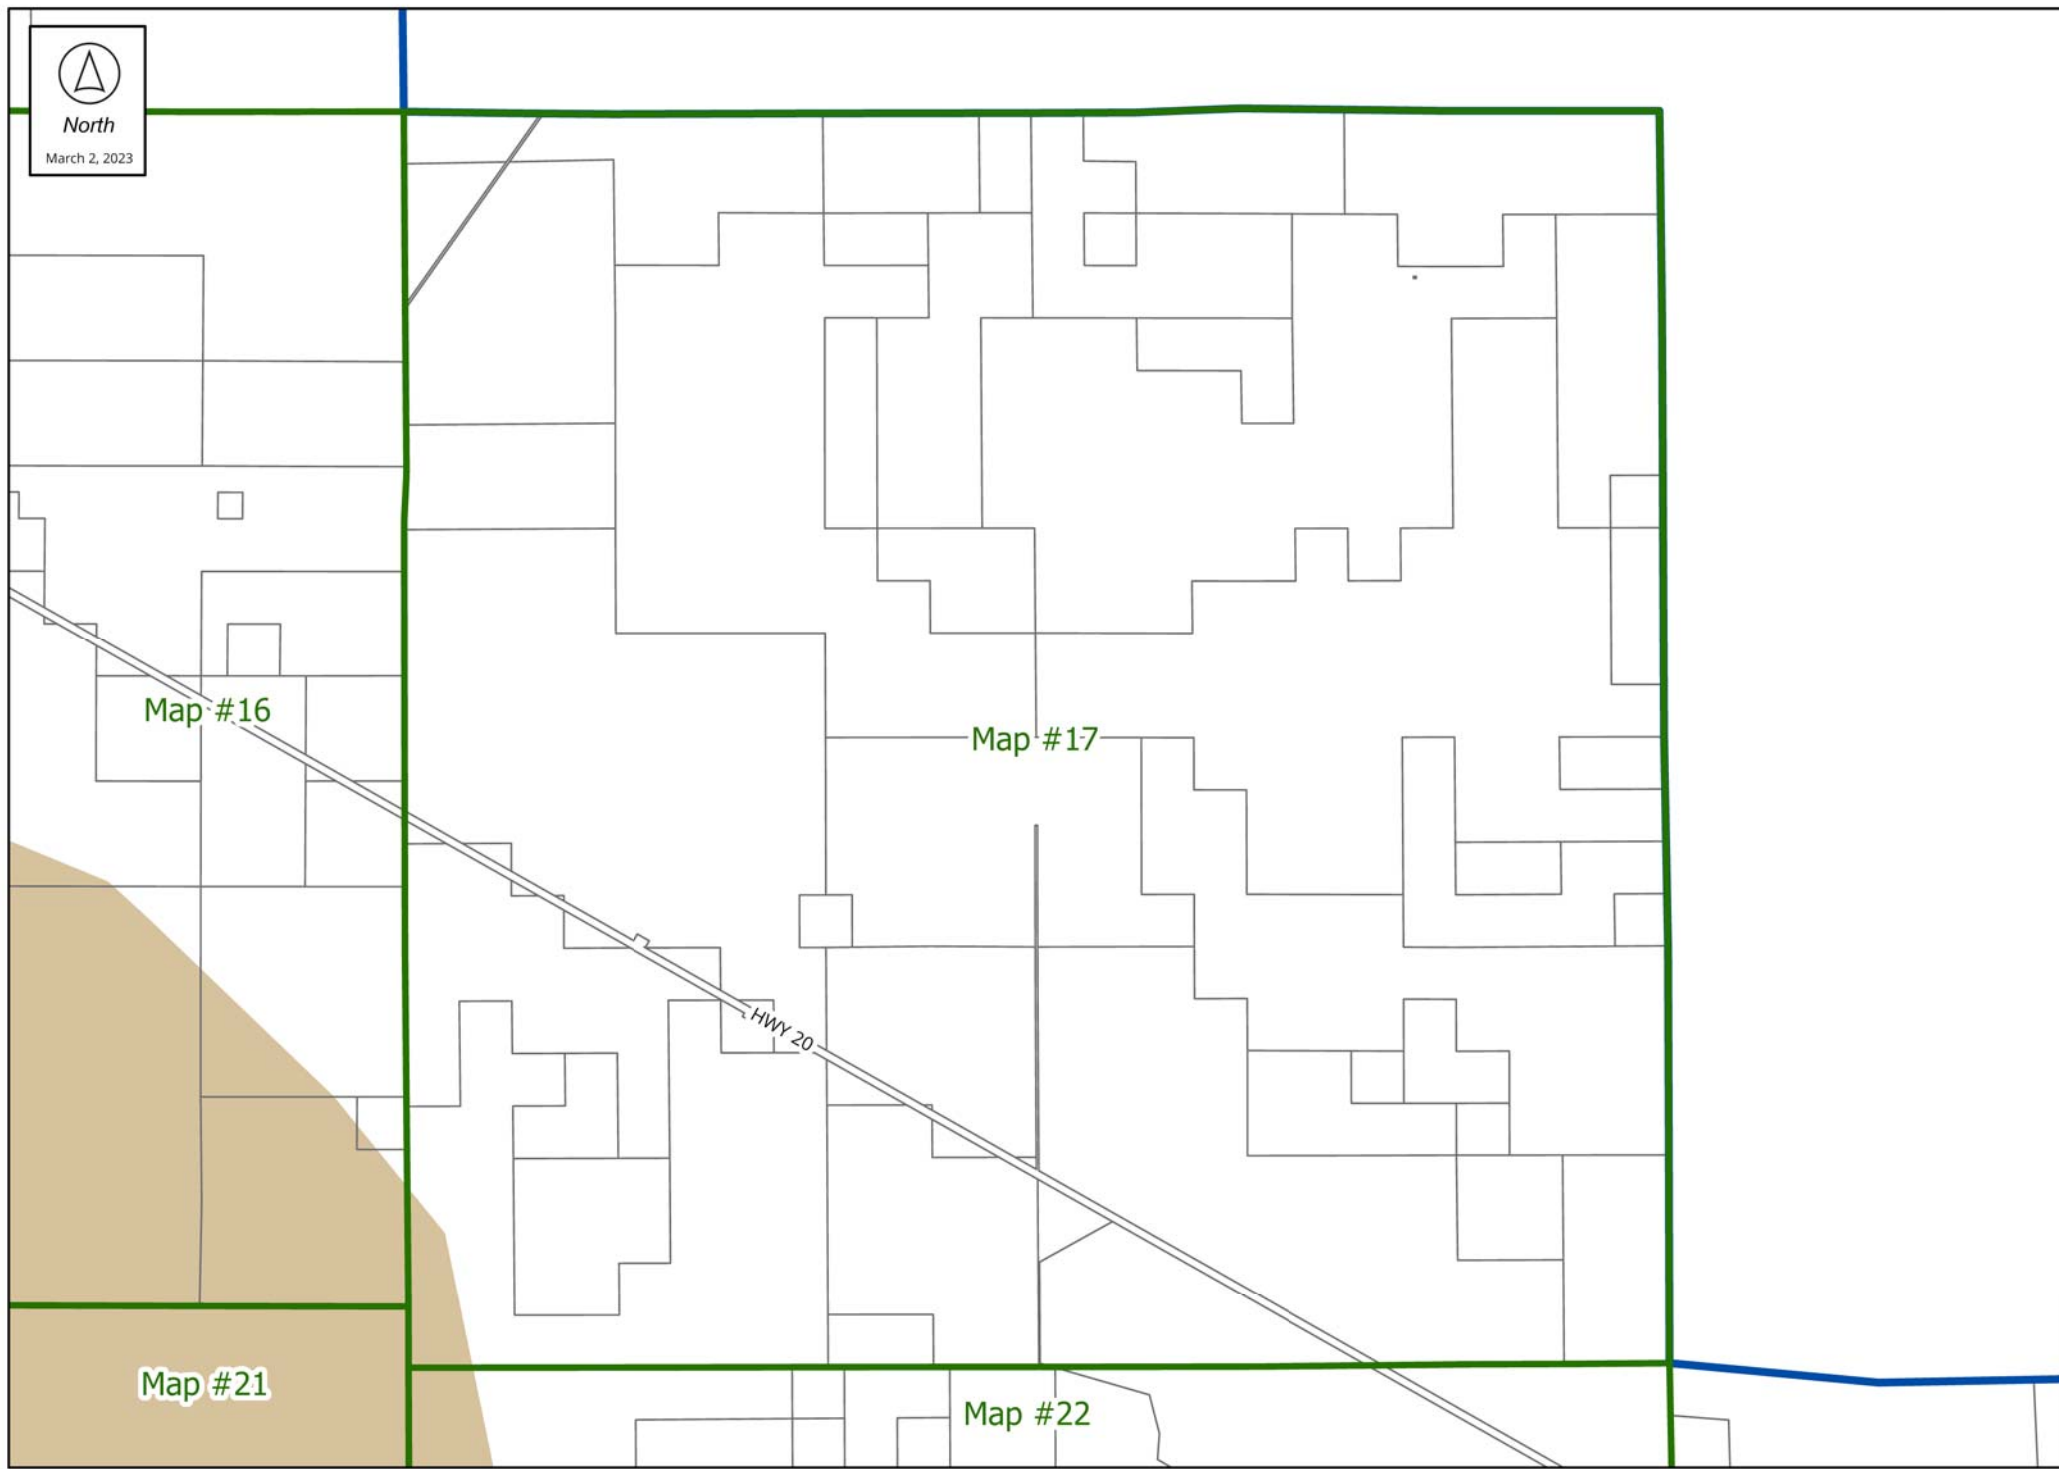

City of Bend

-  Urban Area
-  2023 Mule Deer Winter Range Combining Zone (WA-MD)

Map #15

### 2023 Mule Deer Winter Range Combining Zone (WA-MD)

- Urban Area
- 2023 Mule Deer Winter Range Combining Zone (WA-MD)

-  Urban Area
-  2023 Mule Deer Winter Range Combining Zone (WA-MD)

### 2023 Mule Deer Winter Range Combining Zone (WA-MD)

-  Urban Area
-  2023 Mule Deer Winter Range Combining Zone (WA-MD)

FS 22

FS 23

Map #18

Map #19

-  Urban Area
-  2023 Mule Deer Winter Range Combining Zone (WA-MD)