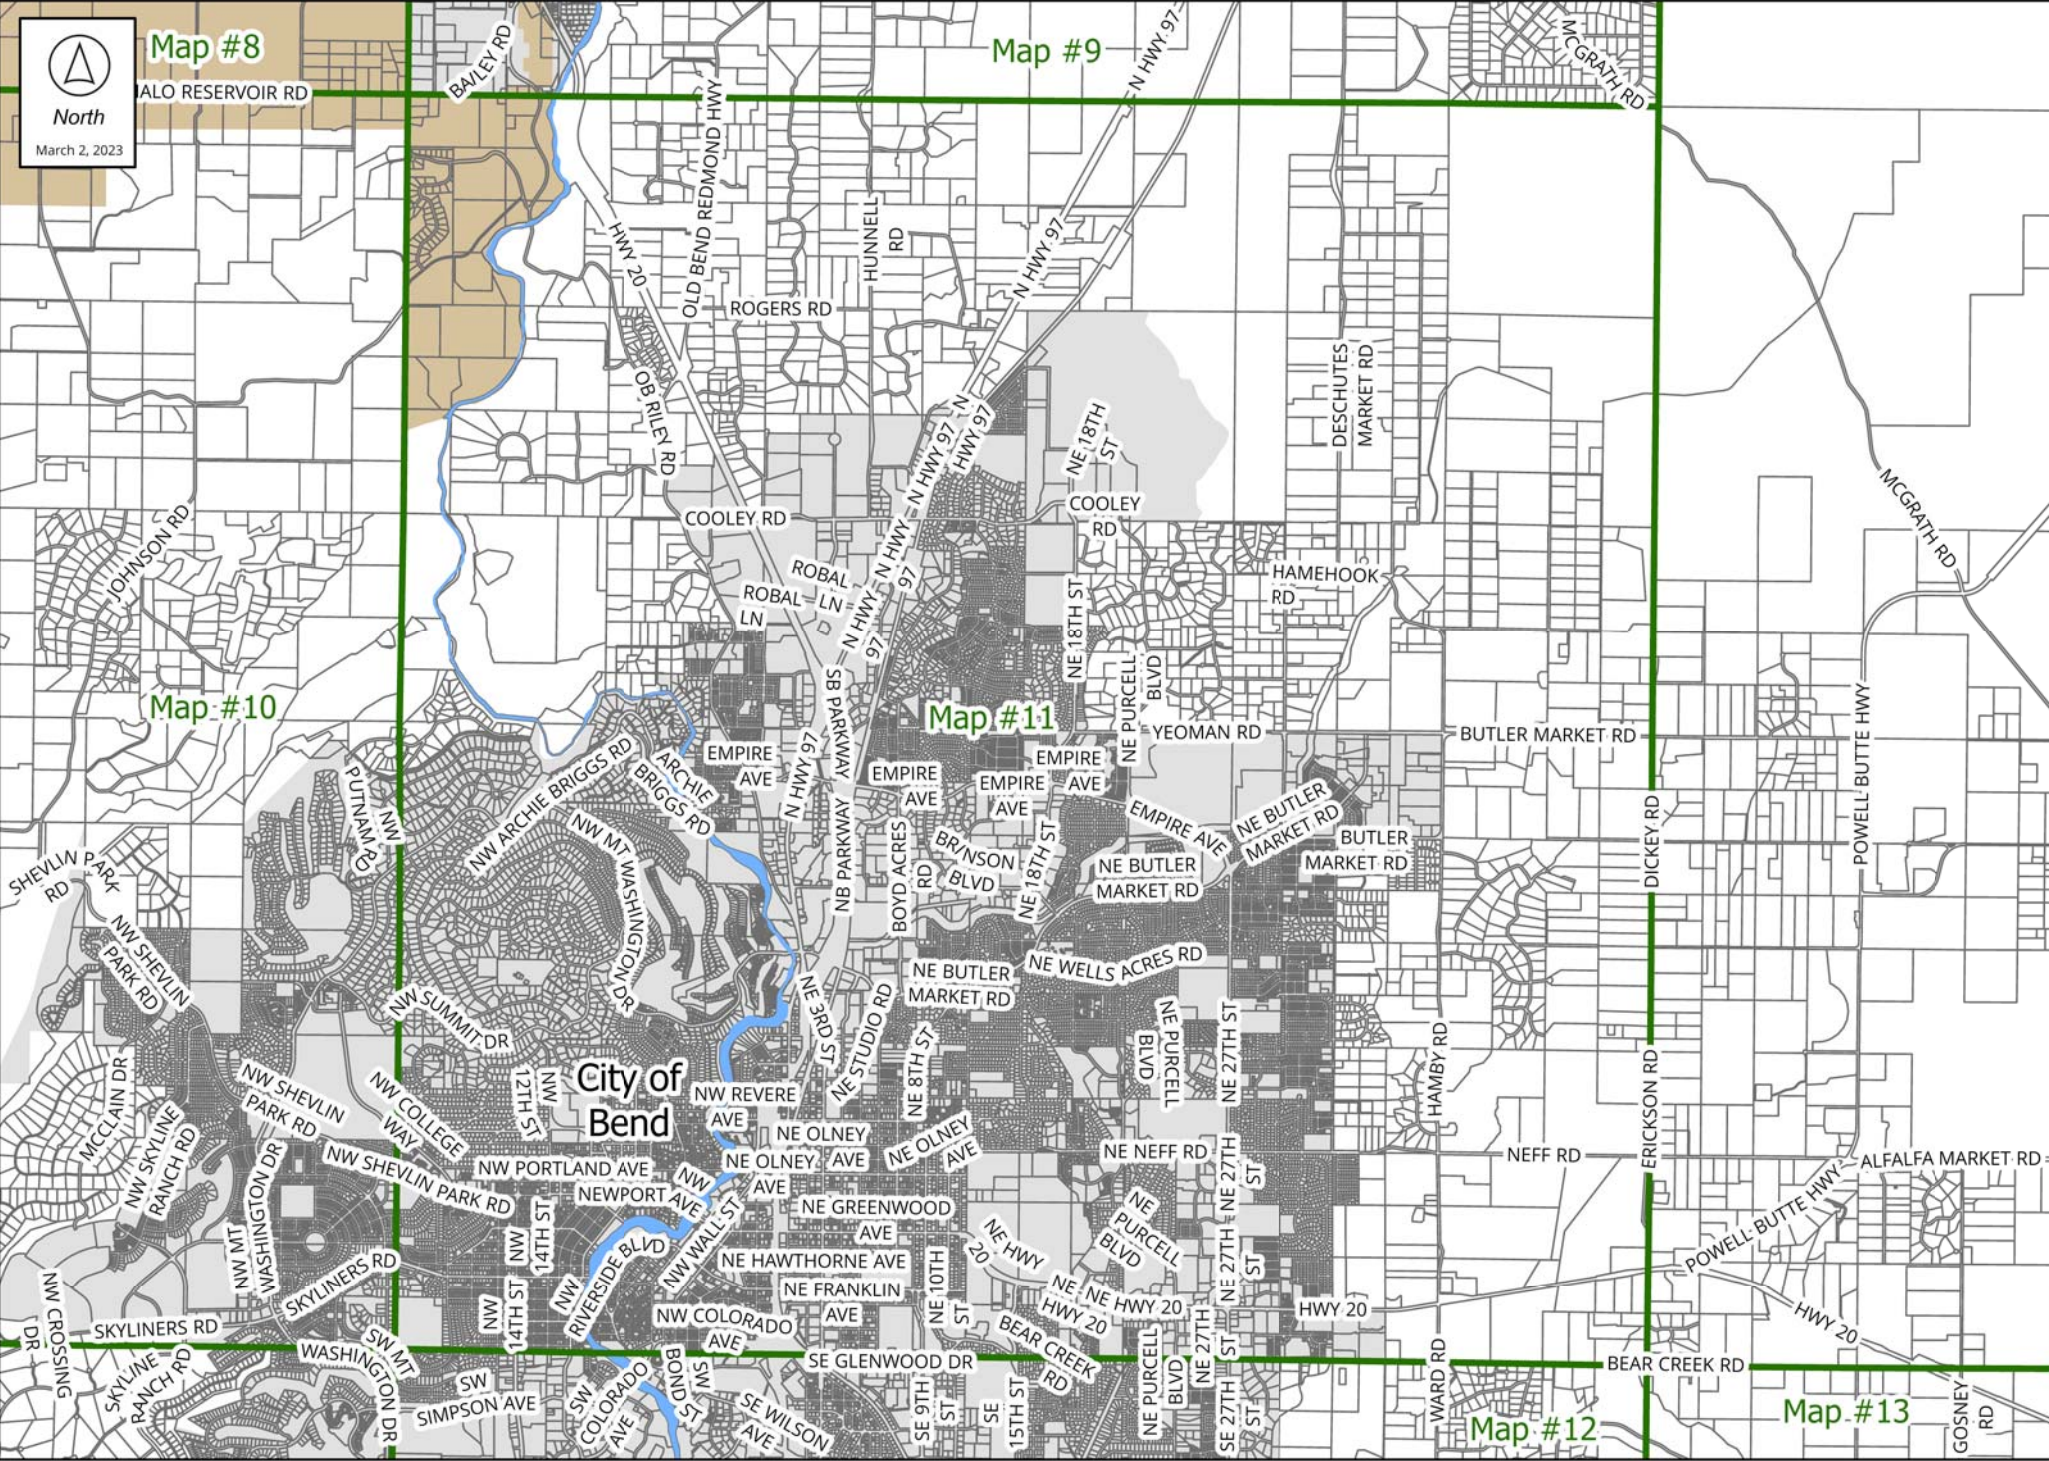

Map #8

Map #9

Map #10

Map #11

Map #12

Map #13

City of Bend