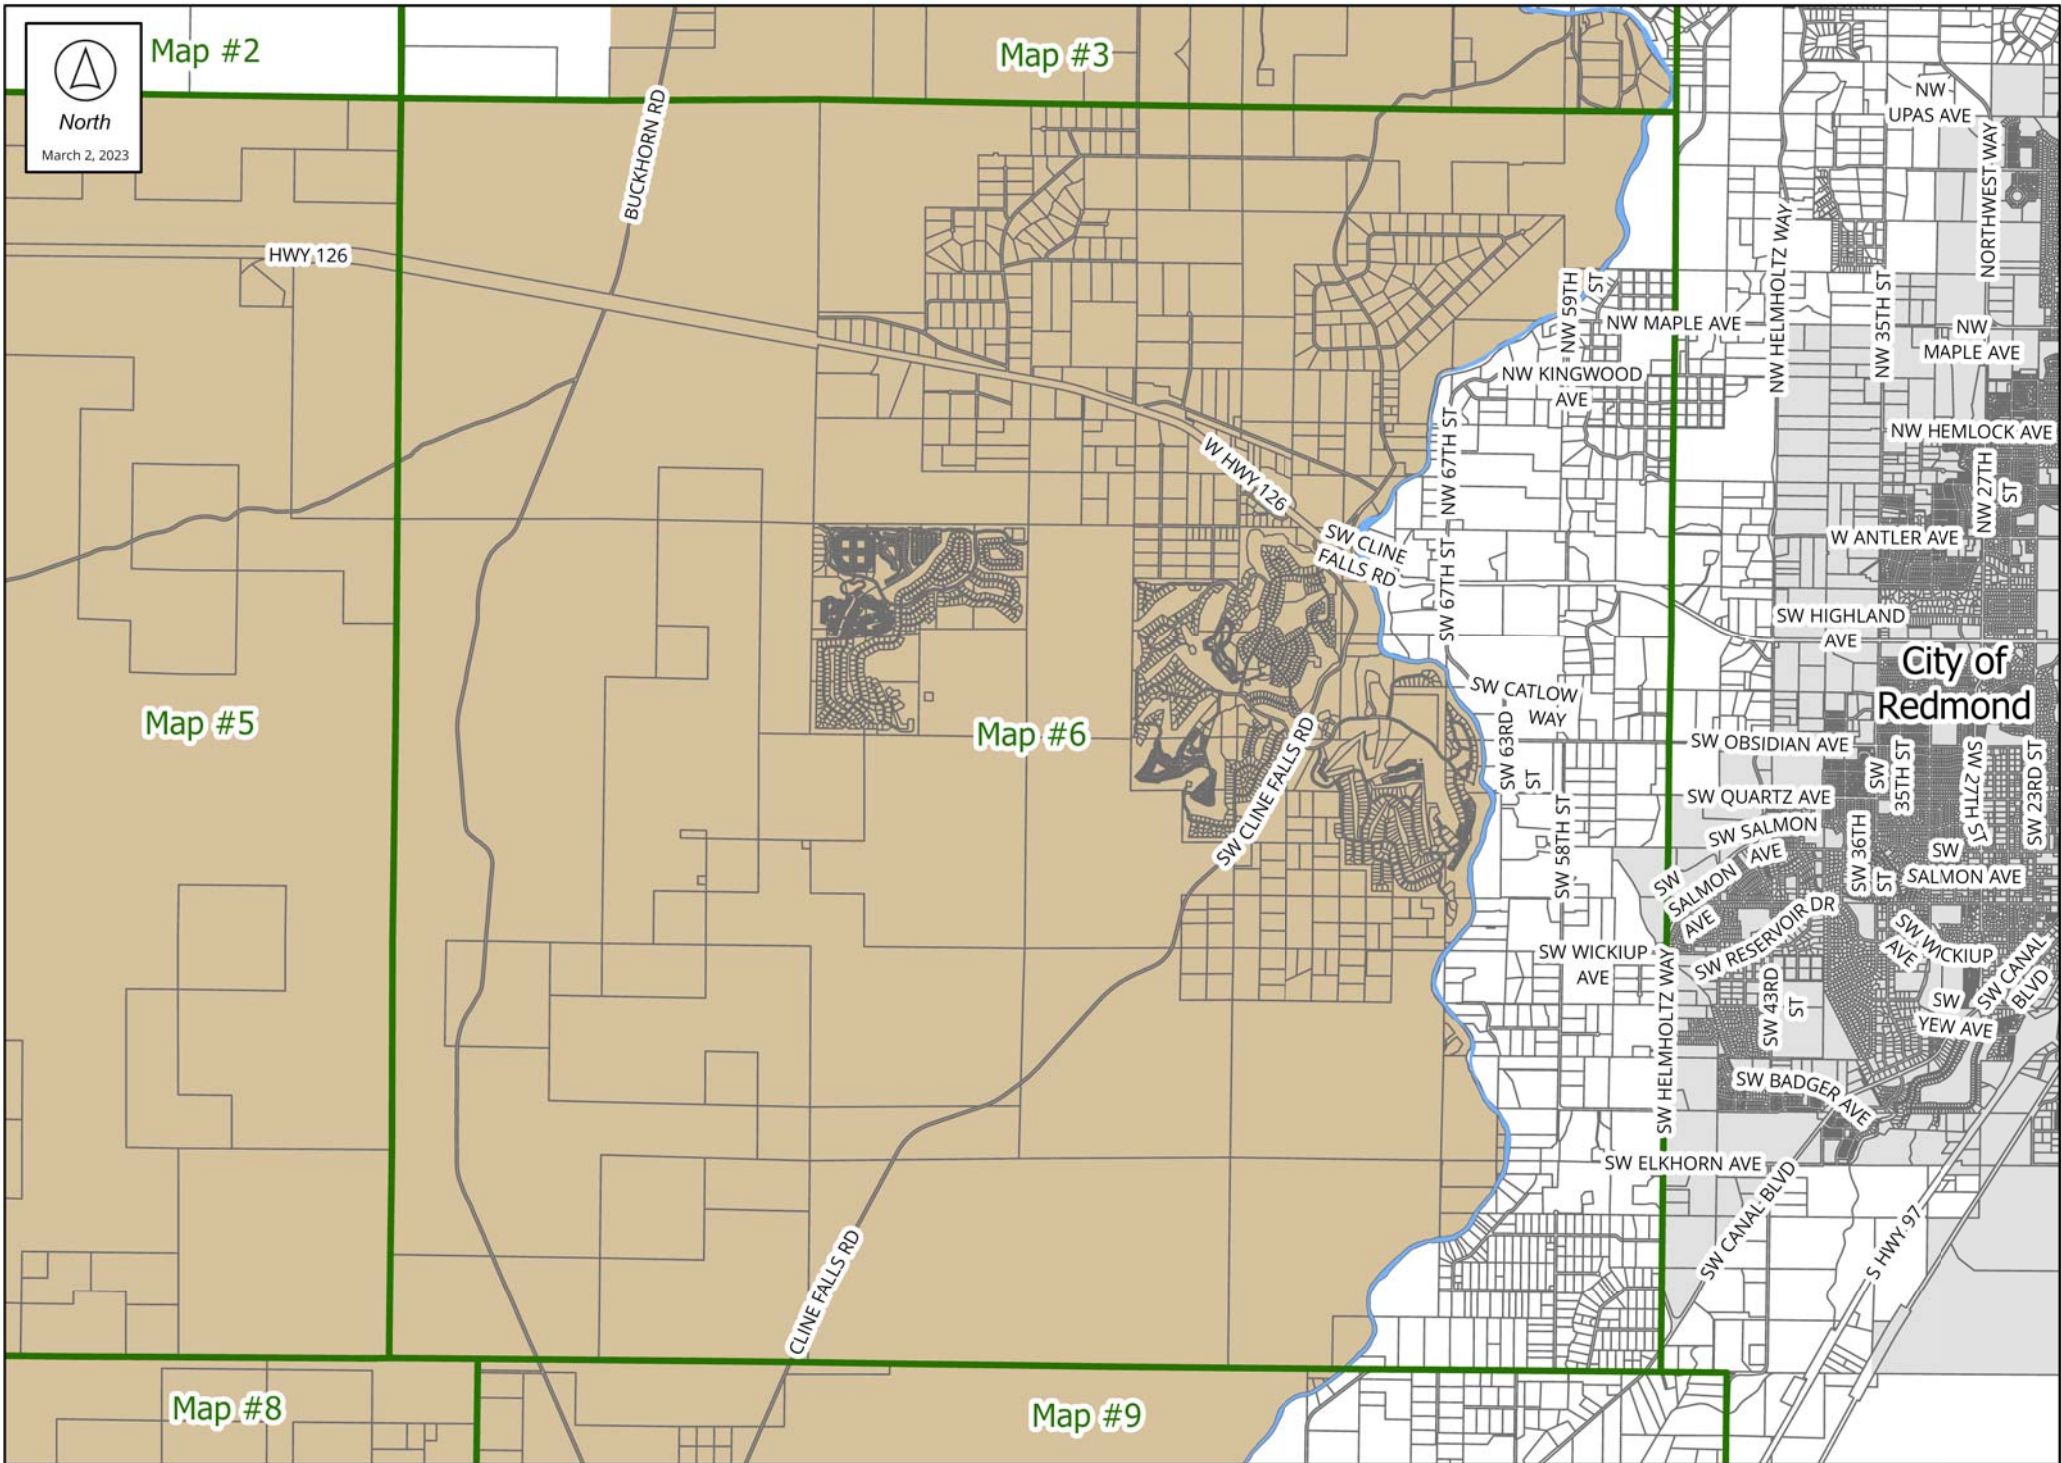

- 2023 Mule Deer Index Map Boundary
- 2023 Mule Deer Winter Range Combining Zone
- County Boundary
- Urban Area

March 2, 2023

**DISCLAIMER:**  
The information on this map was derived from digital databases on Deschutes County's G.I.S. Care was taken in the creation of this map, but it is provided "as is". Deschutes County cannot accept any responsibility for errors, omissions, or positional accuracy in the digital data or the underlying records. There are no warranties, express or implied, including the warranty of merchantability or fitness for a particular purpose, accompanying this product. However, notification of any errors will be appreciated.

Map #7

Map #8

Map #9

Map #2

Map #3

Map #5

Map #6

Map #8

Map #9

Map #4

Map #5

Map #7

Map #8

Map #10

THREE CREEKS RD

BROOKS SCANLON LOGGING RD FS 4606

Map #10

Map #11

Map #7

Map #8

Map #9

Map #10

Map #11

Map #12