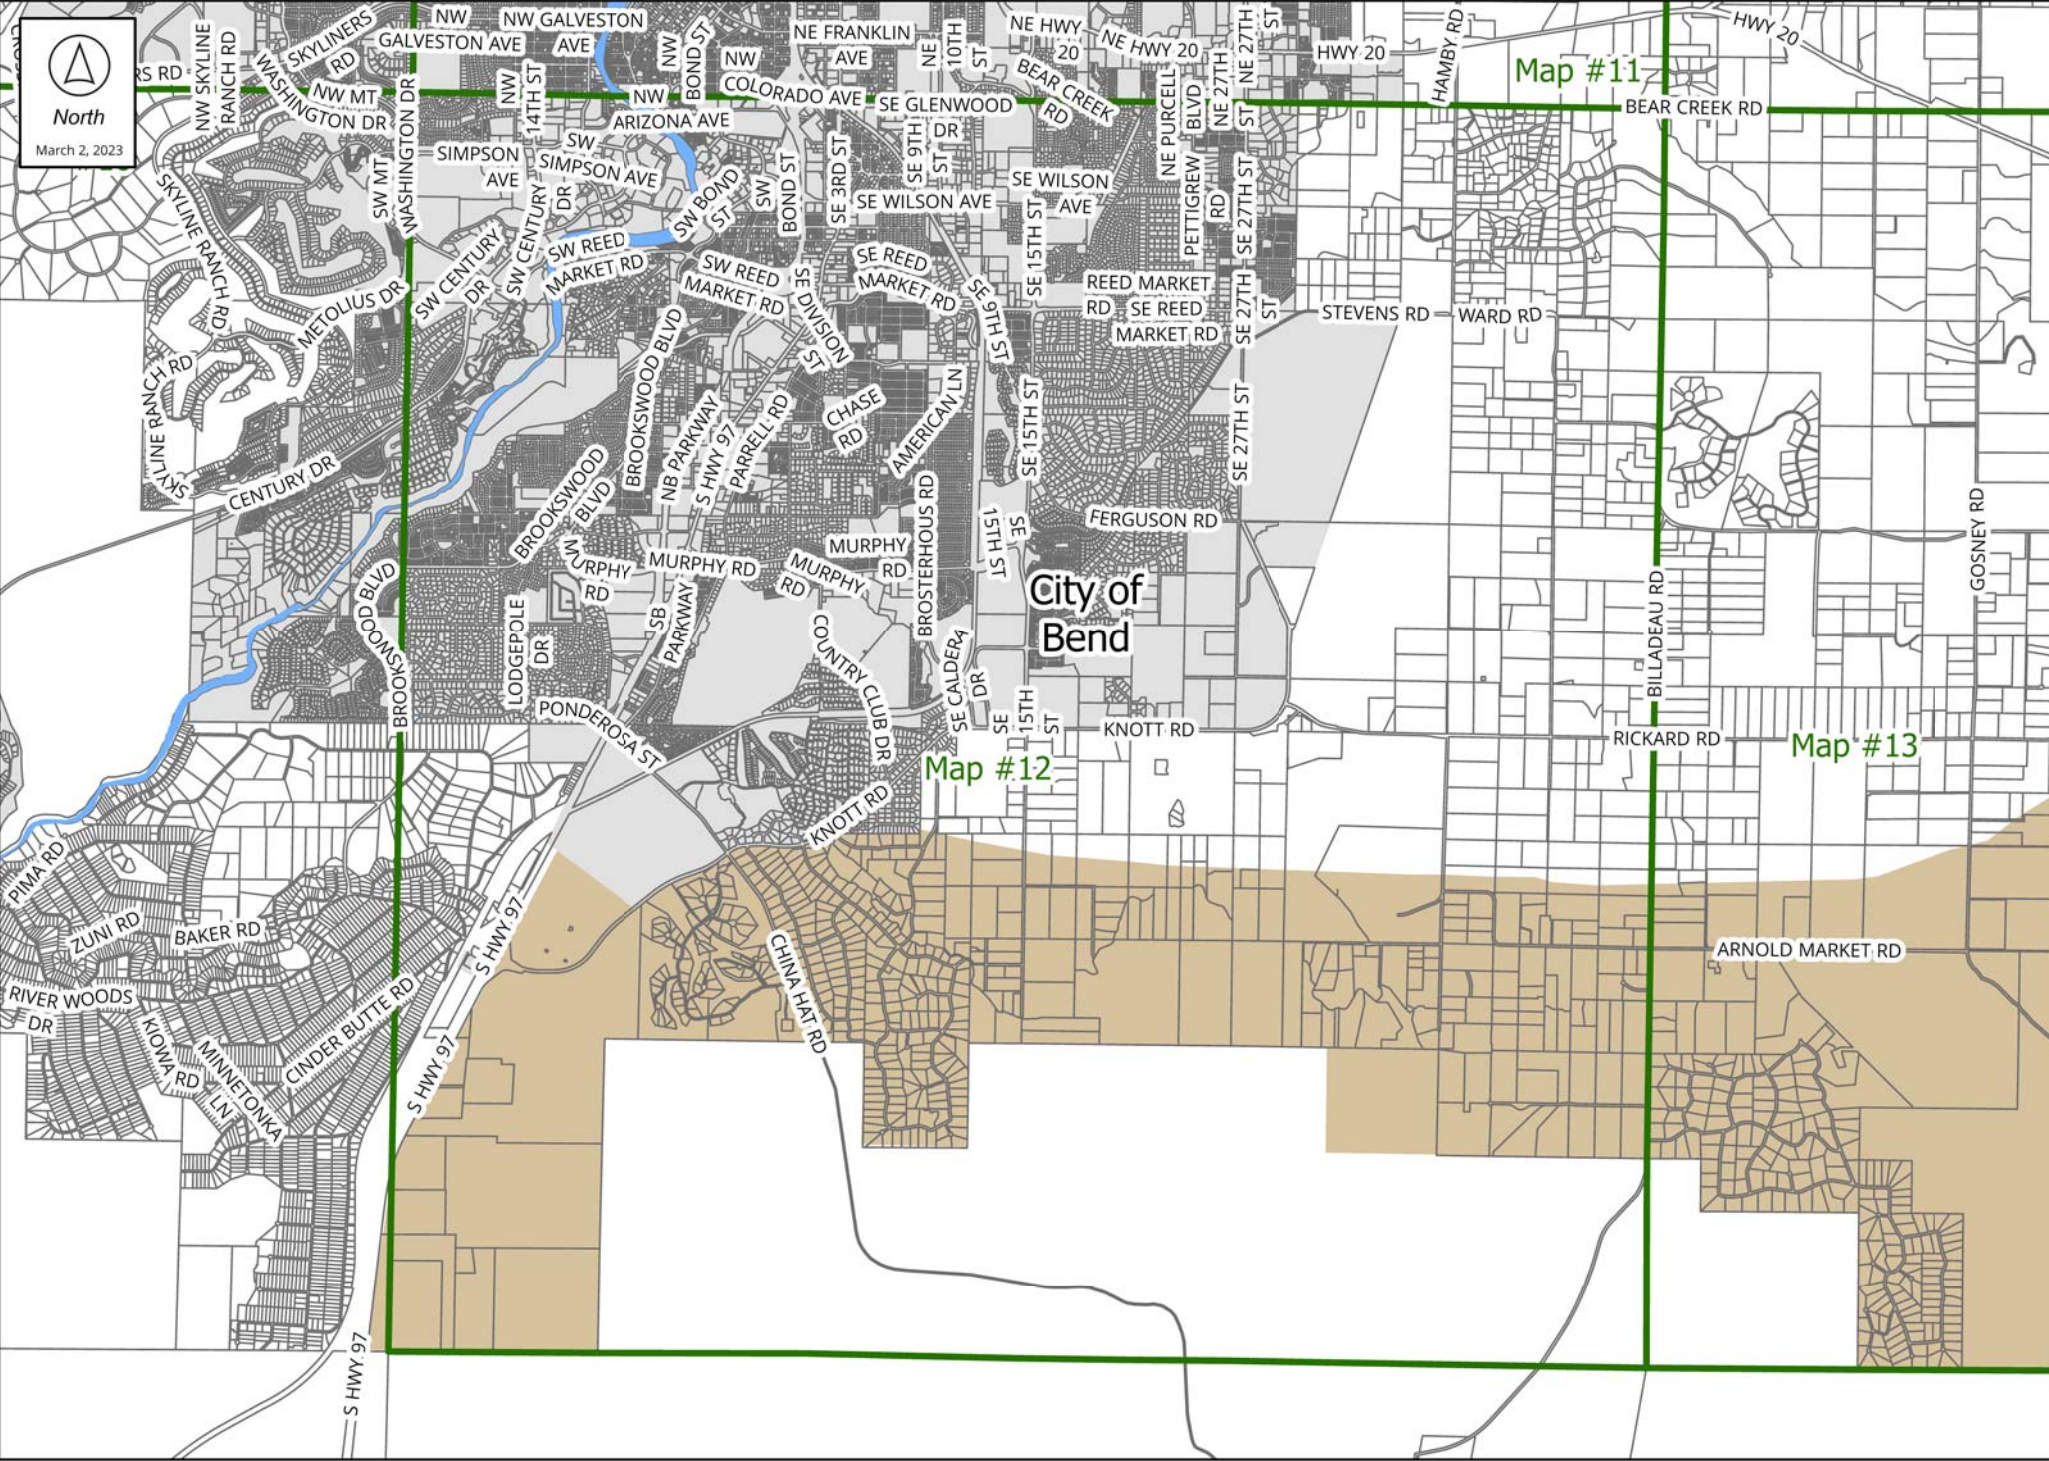

Map #10

Map #11

Map #7

Map #8

Map #9

Map #10

Map #11

Map #12

City of Bend

2023 Mule Deer Winter Range Combining Zone (WA-MD)

Map #8

Map #9

Map #10

Map #11

Map #12

Map #13

City of Bend

-  Urban Area
-  2023 Mule Deer Winter Range Combining Zone (WA-MD)

Map #15