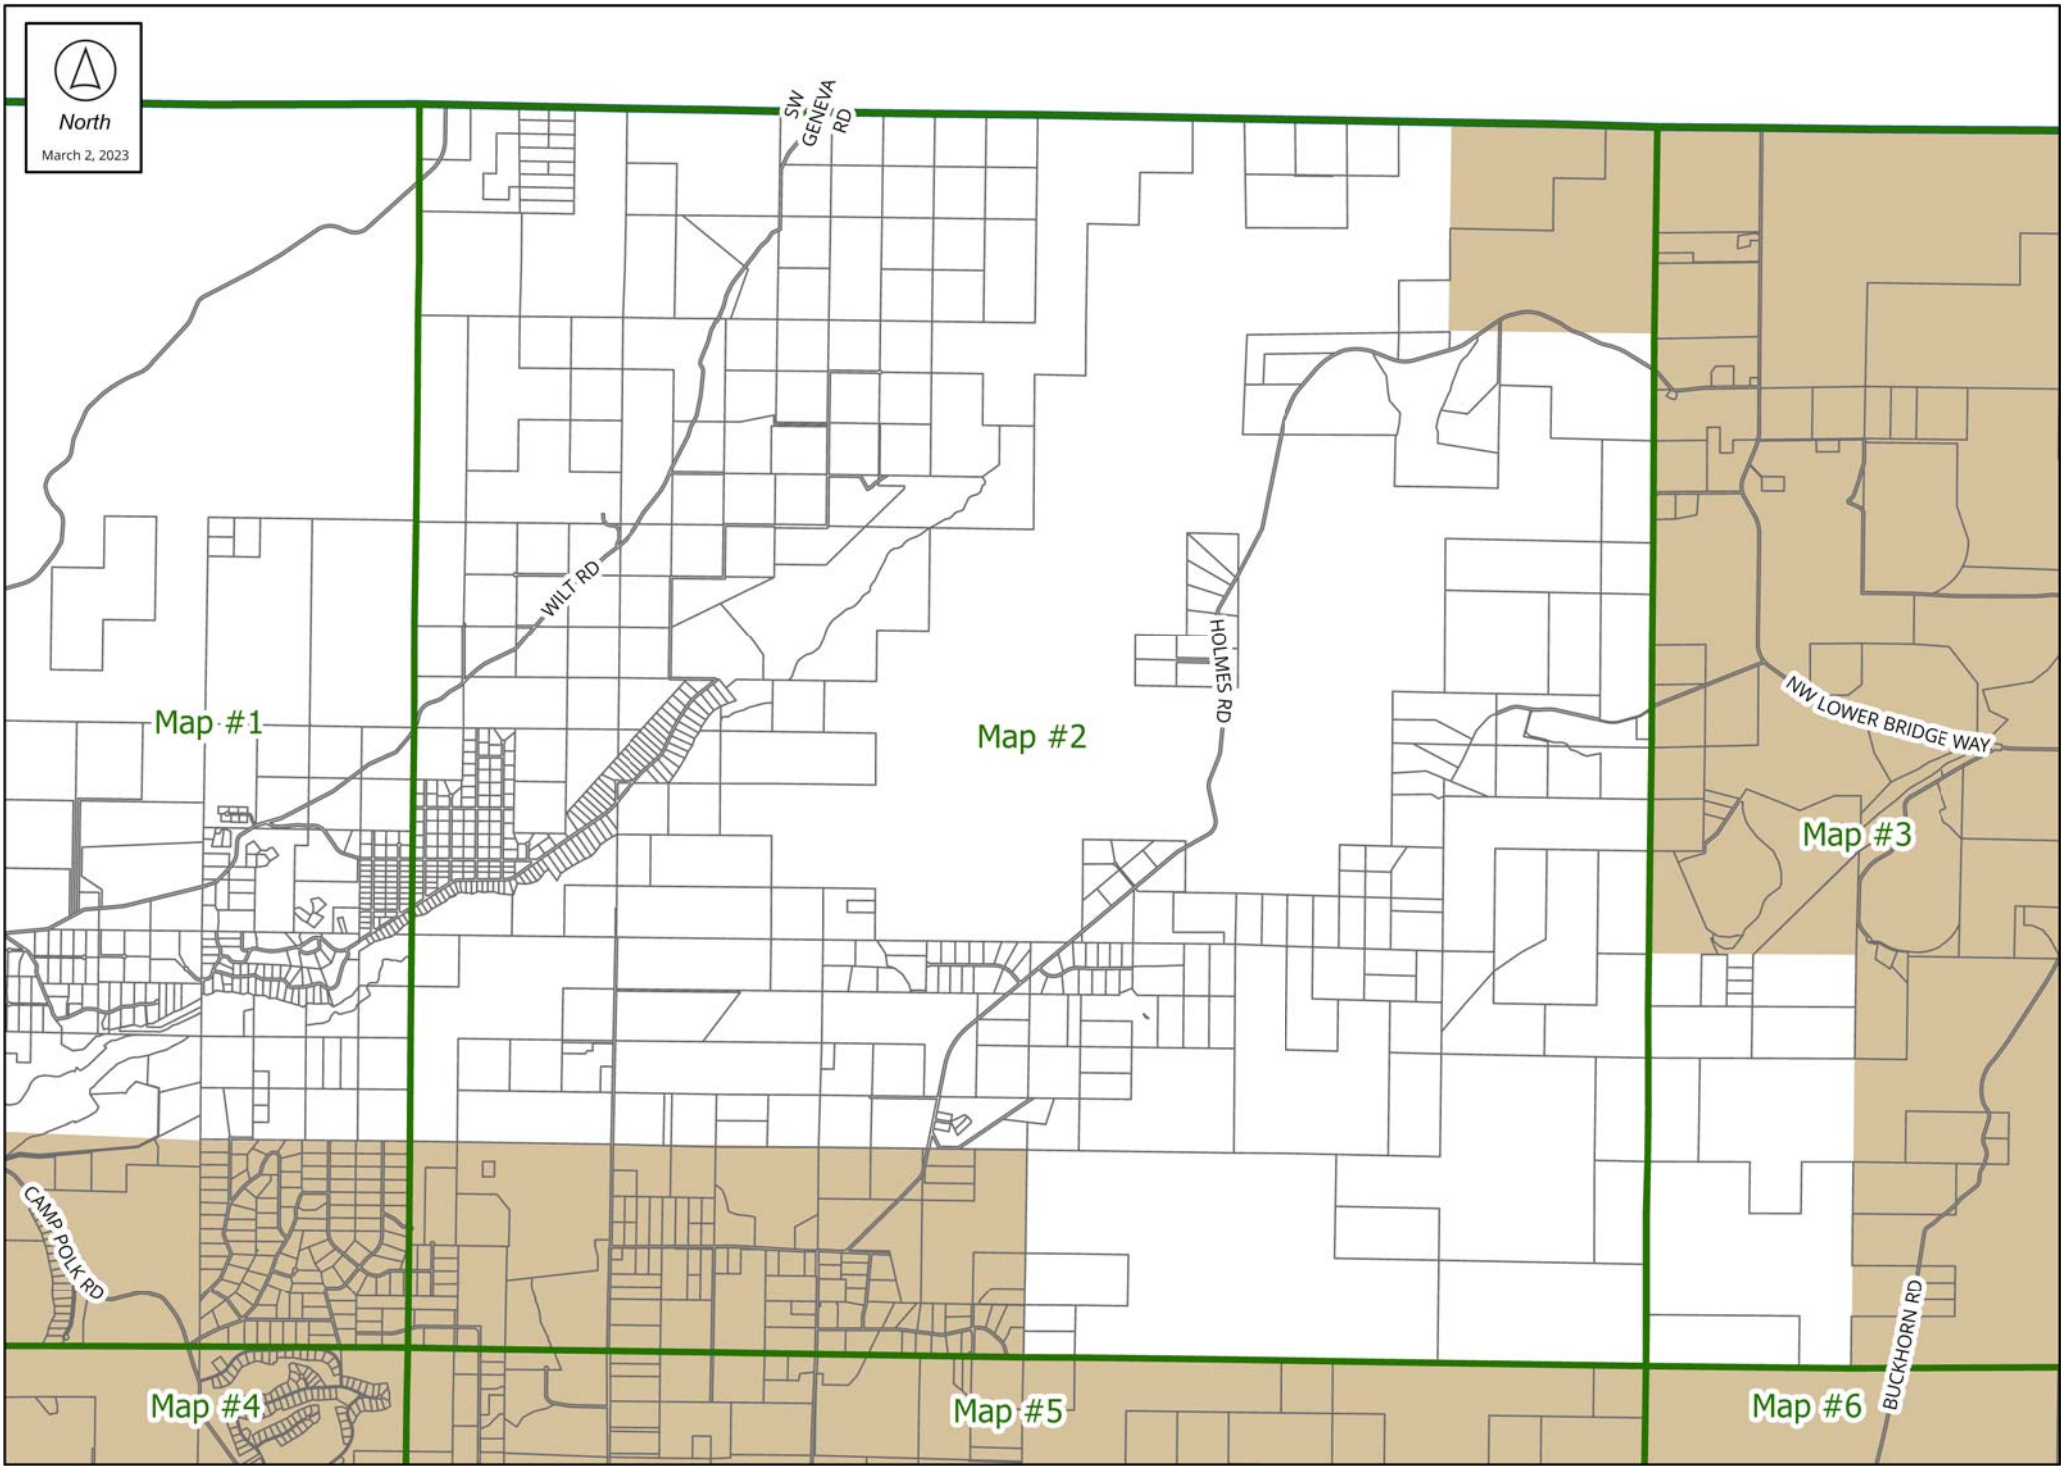

# Proposed 2023 Mule Deer Winter Range Combining Zone Index Map

The mule deer inventory update project proposes a new mule deer combining (or overlay) zone and a corresponding new code chapter to address uses in that zone. These maps display the boundaries of the proposed 2023 Mule Deer Winter Range Combining Zone. The proposed zone and its regulations will be separate from the existing Wildlife Area (WA) Combining Zone. For more details, please visit the project website at <https://www.deschutes.org/muledeer>.

- 2023 Mule Deer Index Map Boundary
- 2023 Mule Deer Winter Range Combining Zone
- County Boundary
- Urban Area

March 2, 2023

**DISCLAIMER:**  
The information on this map was derived from digital databases on Deschutes County's G.I.S. Care was taken in the creation of this map, but it is provided "as is". Deschutes County cannot accept any responsibility for errors, omissions, or positional accuracy in the digital data or the underlying records. There are no warranties, express or implied, including the warranty of merchantability or fitness for a particular purpose, accompanying this product. However, notification of any errors will be appreciated.

### 2023 Mule Deer Winter Range Combining Zone (WA-MD)

-  Urban Area
-  2023 Mule Deer Winter Range Combining Zone (WA-MD)

-  Urban Area
-  2023 Mule Deer Winter Range Combining Zone (WA-MD)

Map #7

Map #8

Map #9

Map #2

Map #3

Map #5

Map #6

Map #8