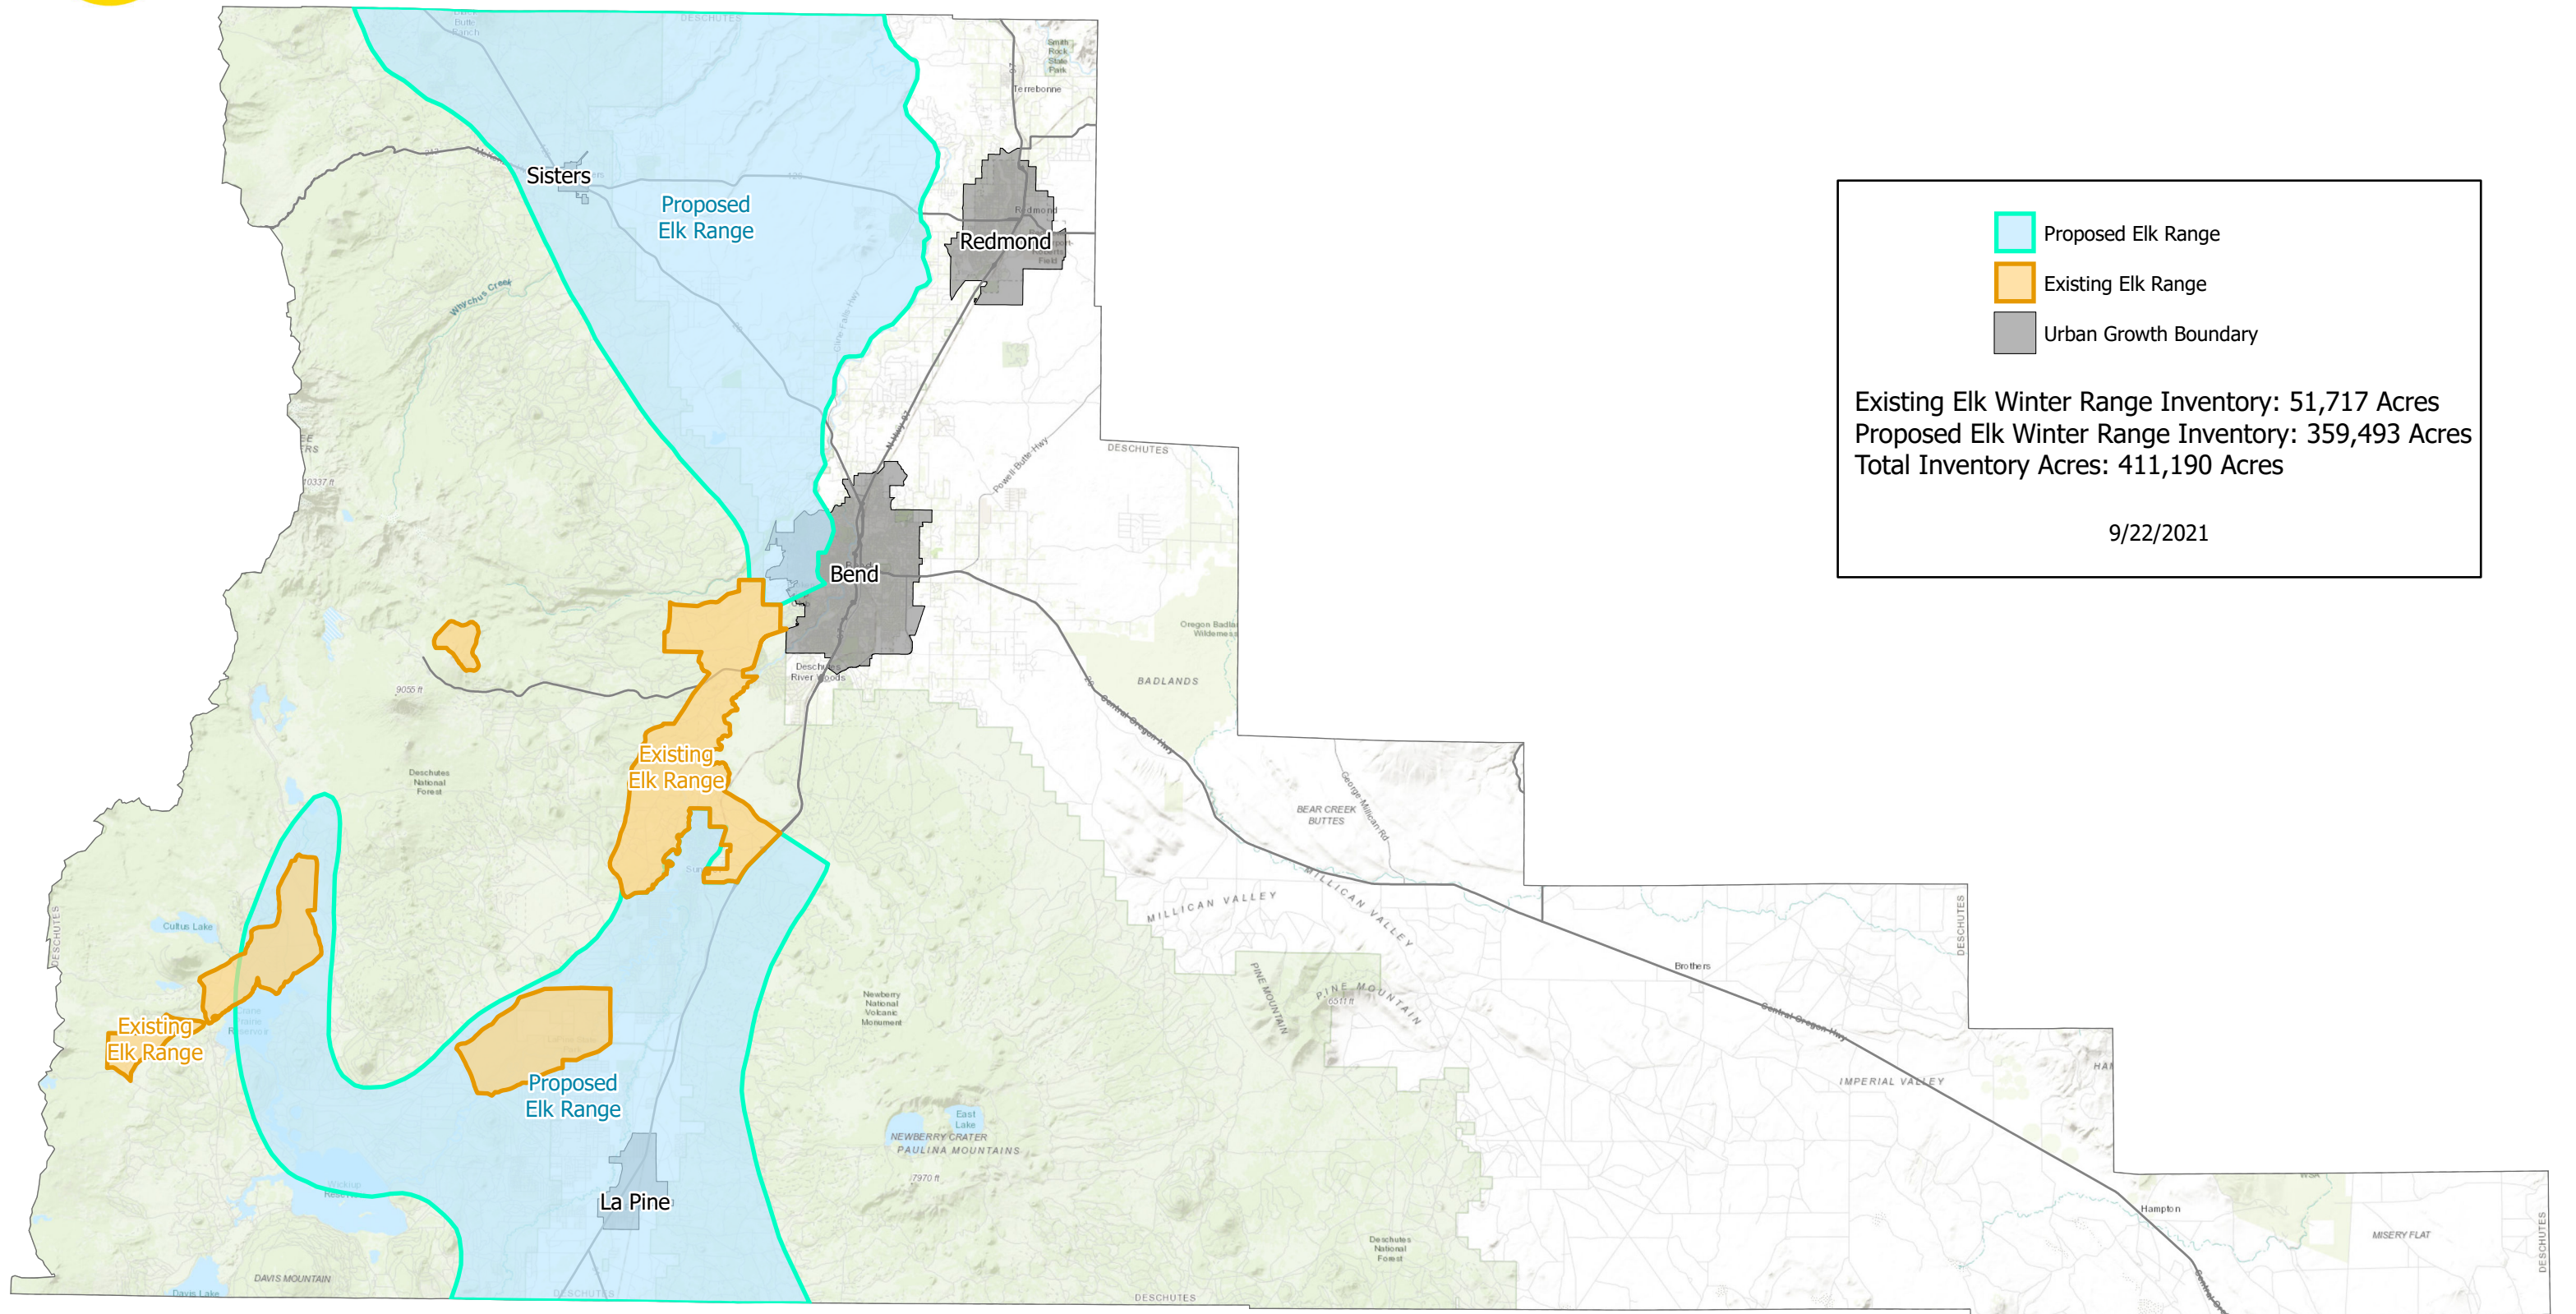

# Elk Winter Range: Existing and Proposed Inventories

Existing Elk Winter Range Inventory: 51,717 Acres  
Proposed Elk Winter Range Inventory: 359,493 Acres  
Total Inventory Acres: 411,190 Acres  
9/22/2021