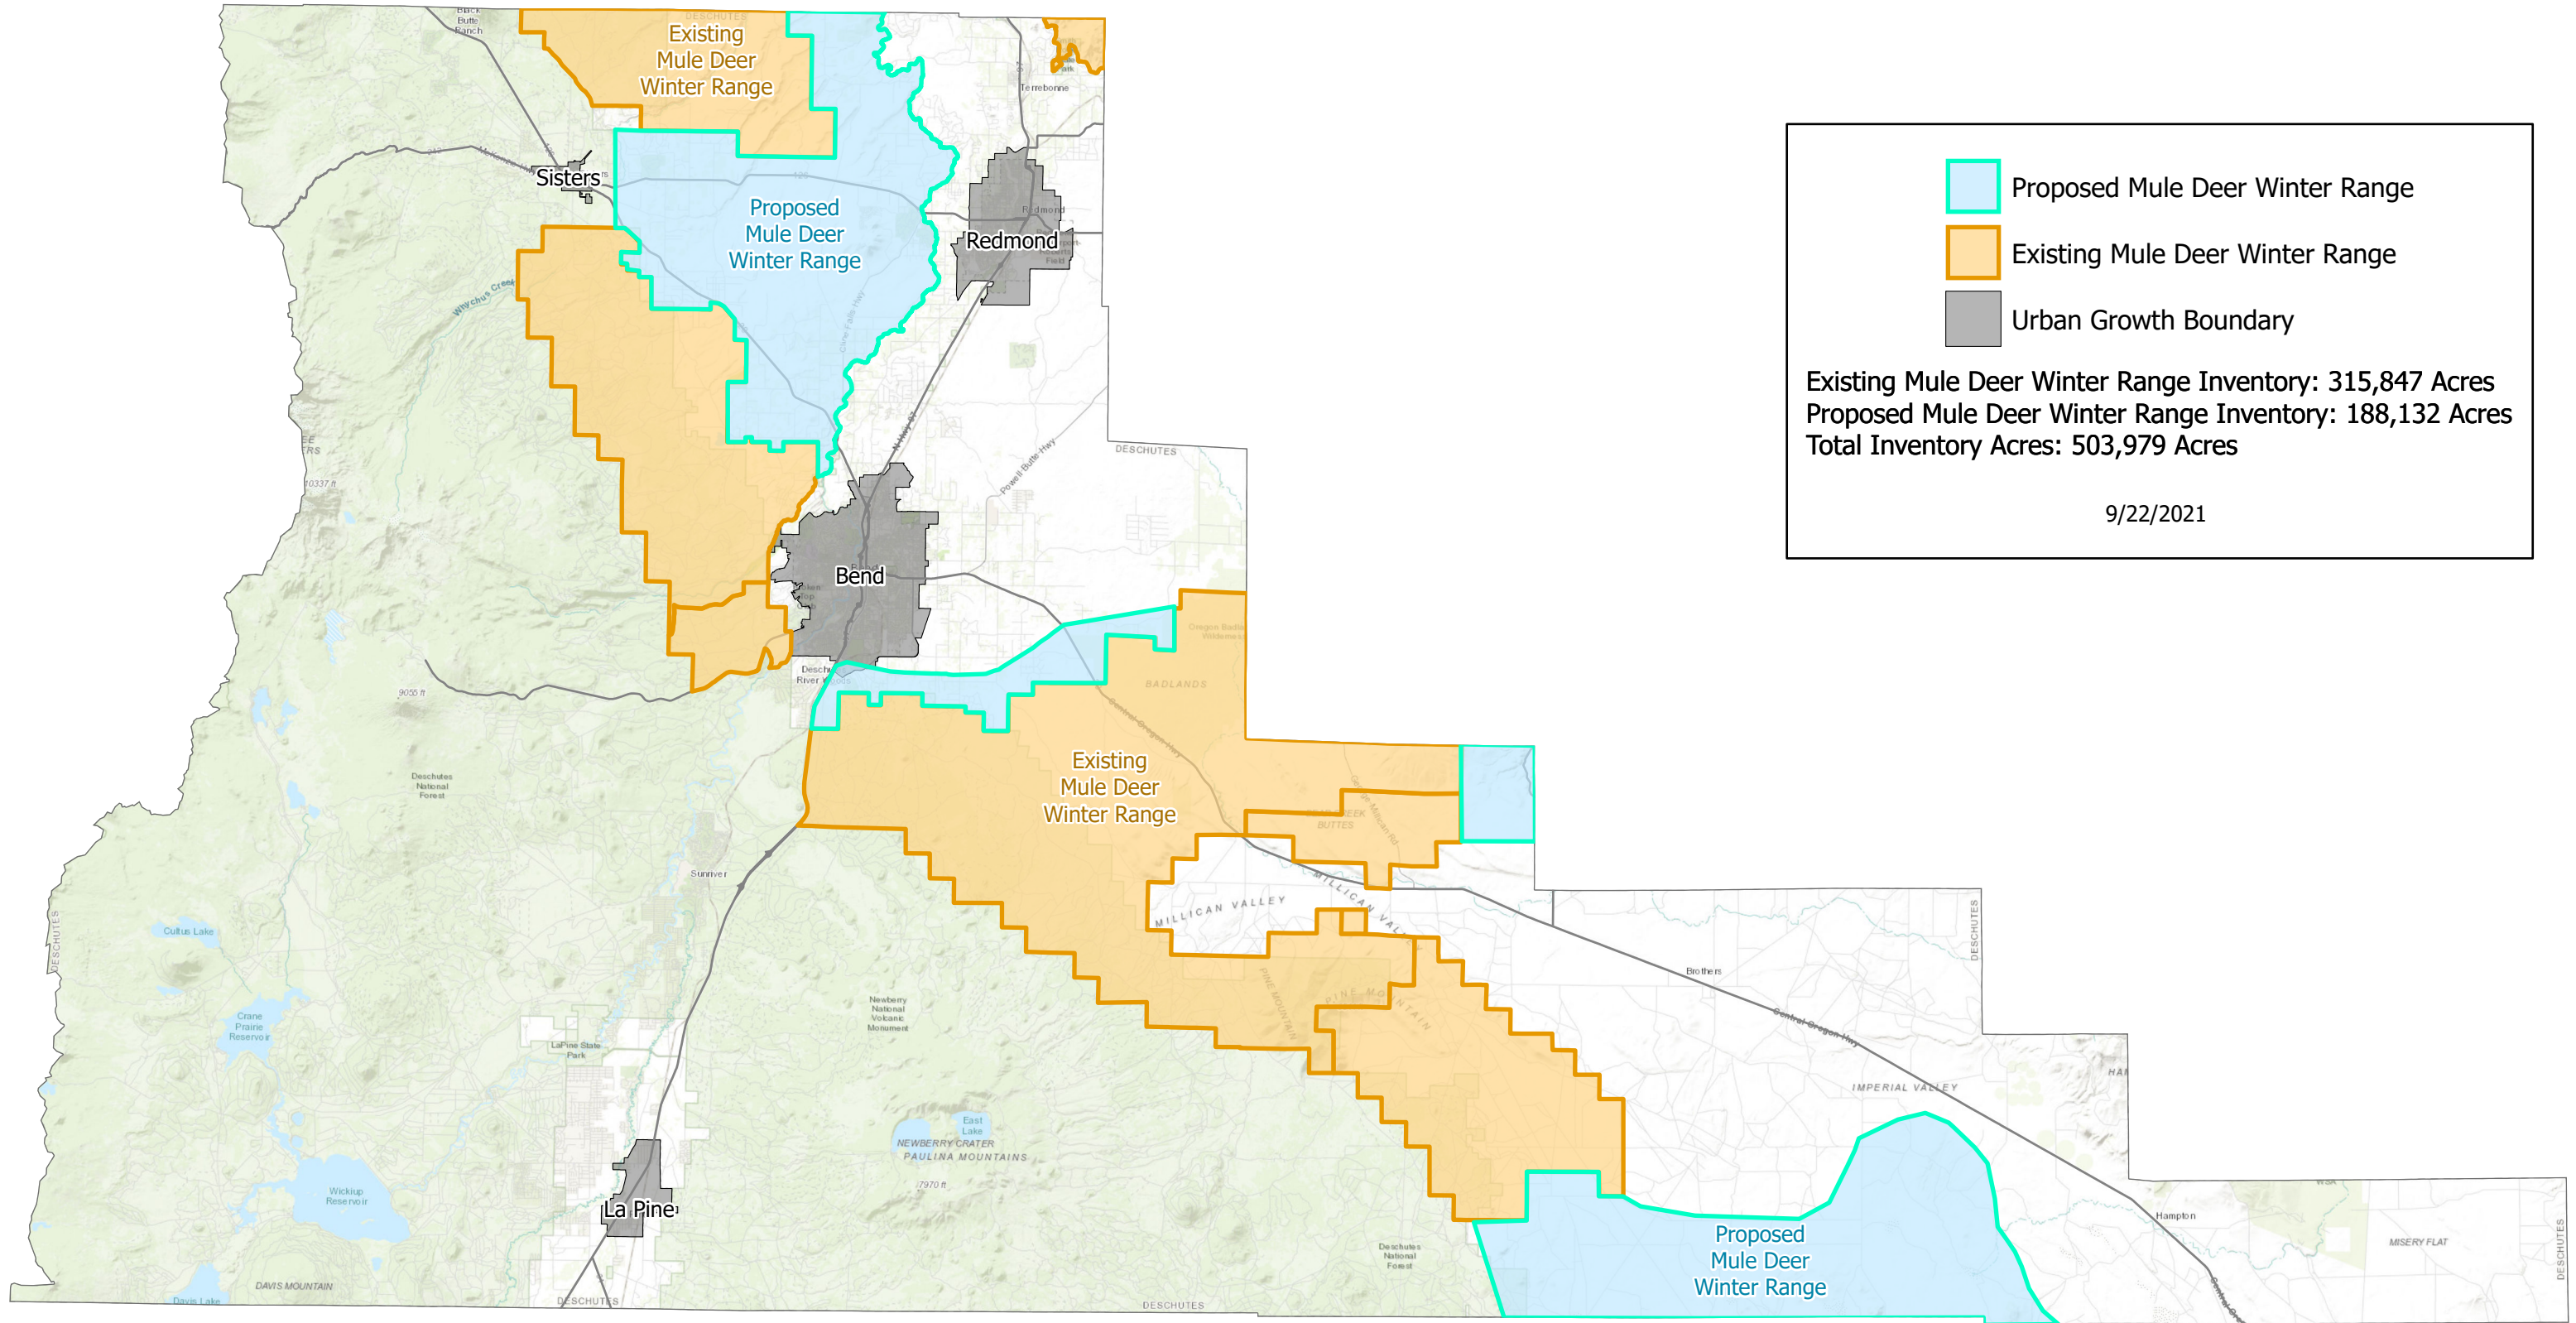

Mule Deer Winter Range: Existing and Proposed Inventories

Legend:

- Proposed Mule Deer Winter Range
- Existing Mule Deer Winter Range
- Urban Growth Boundary

Existing Mule Deer Winter Range Inventory: 315,847 Acres
Proposed Mule Deer Winter Range Inventory: 188,132 Acres
Total Inventory Acres: 503,979 Acres

9/22/2021