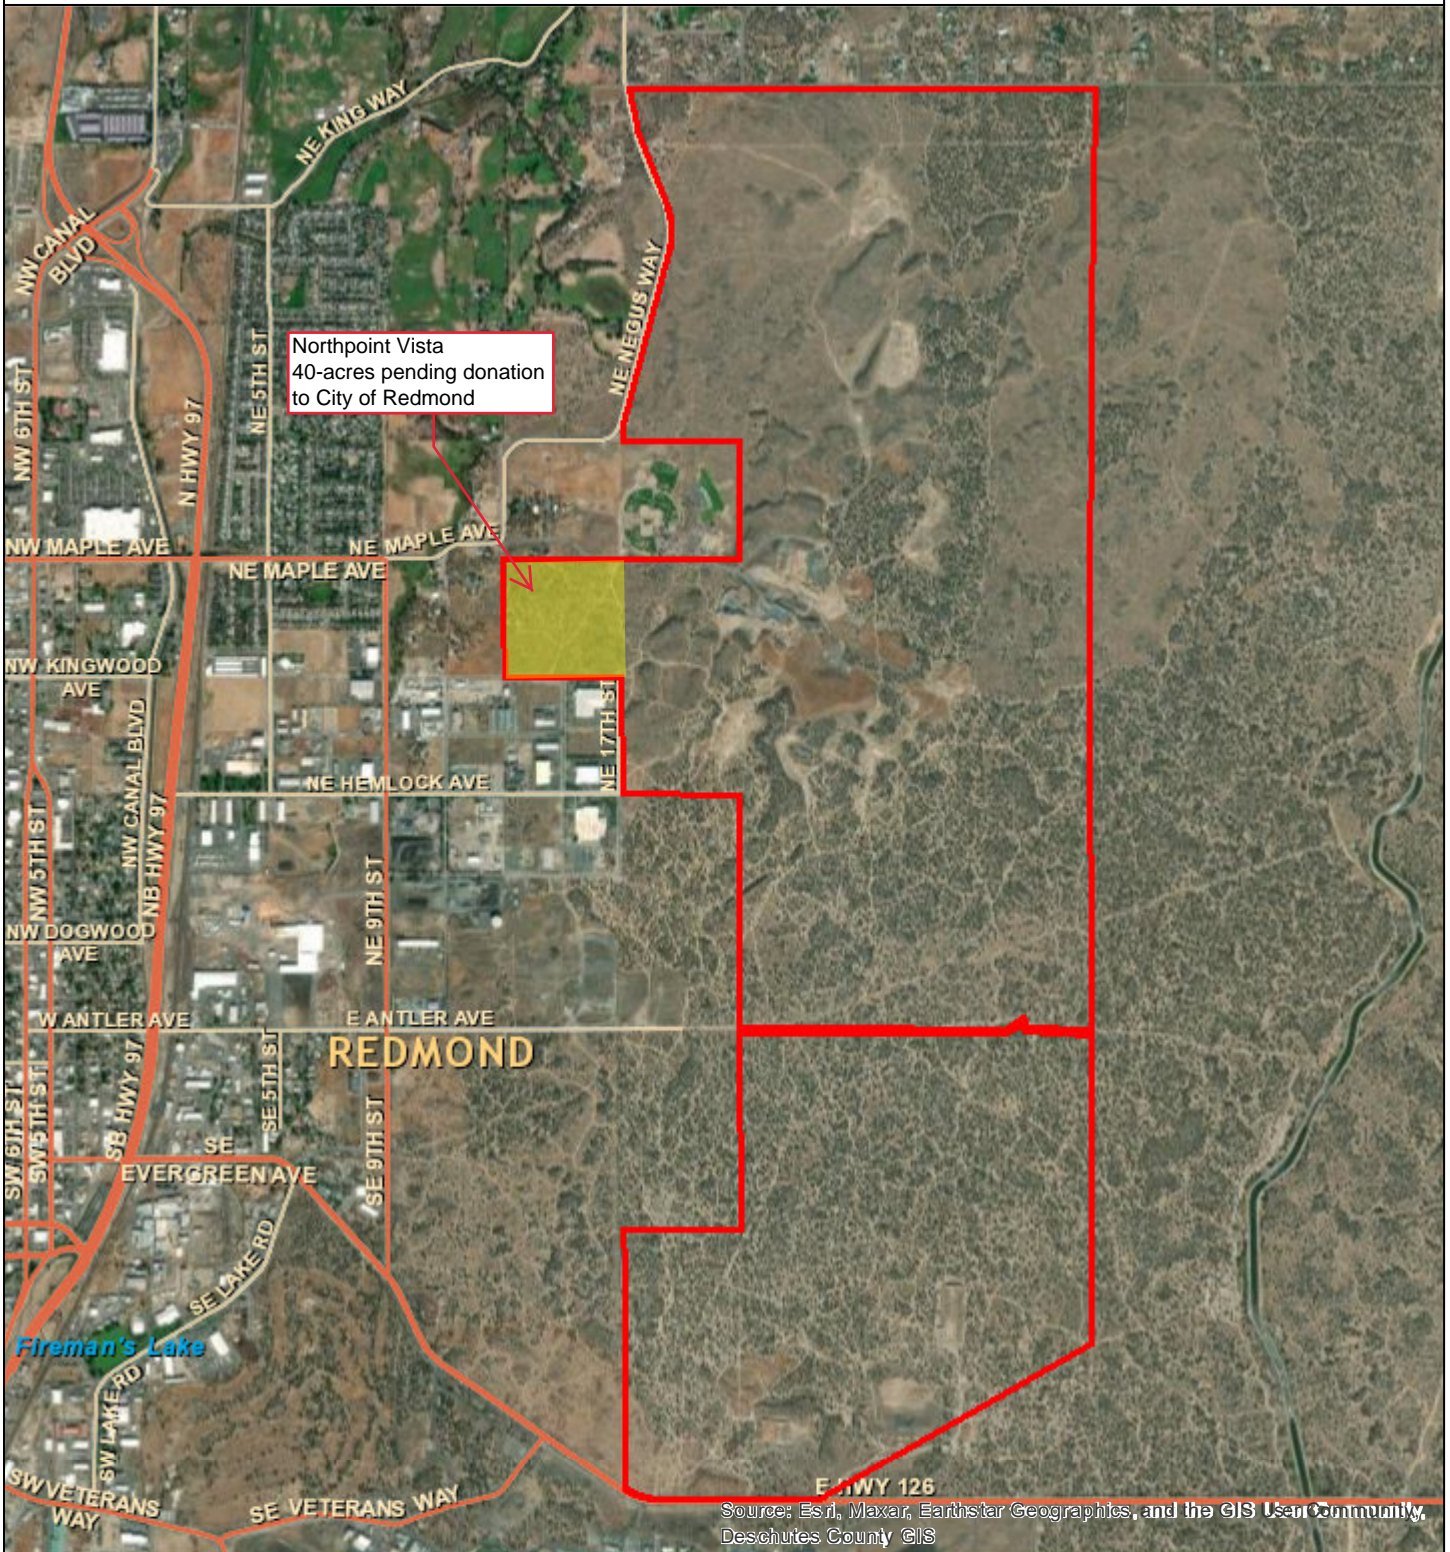

# County-owned Property

40-acres, pending donation to the City of Redmond

Date: 1/24/2024