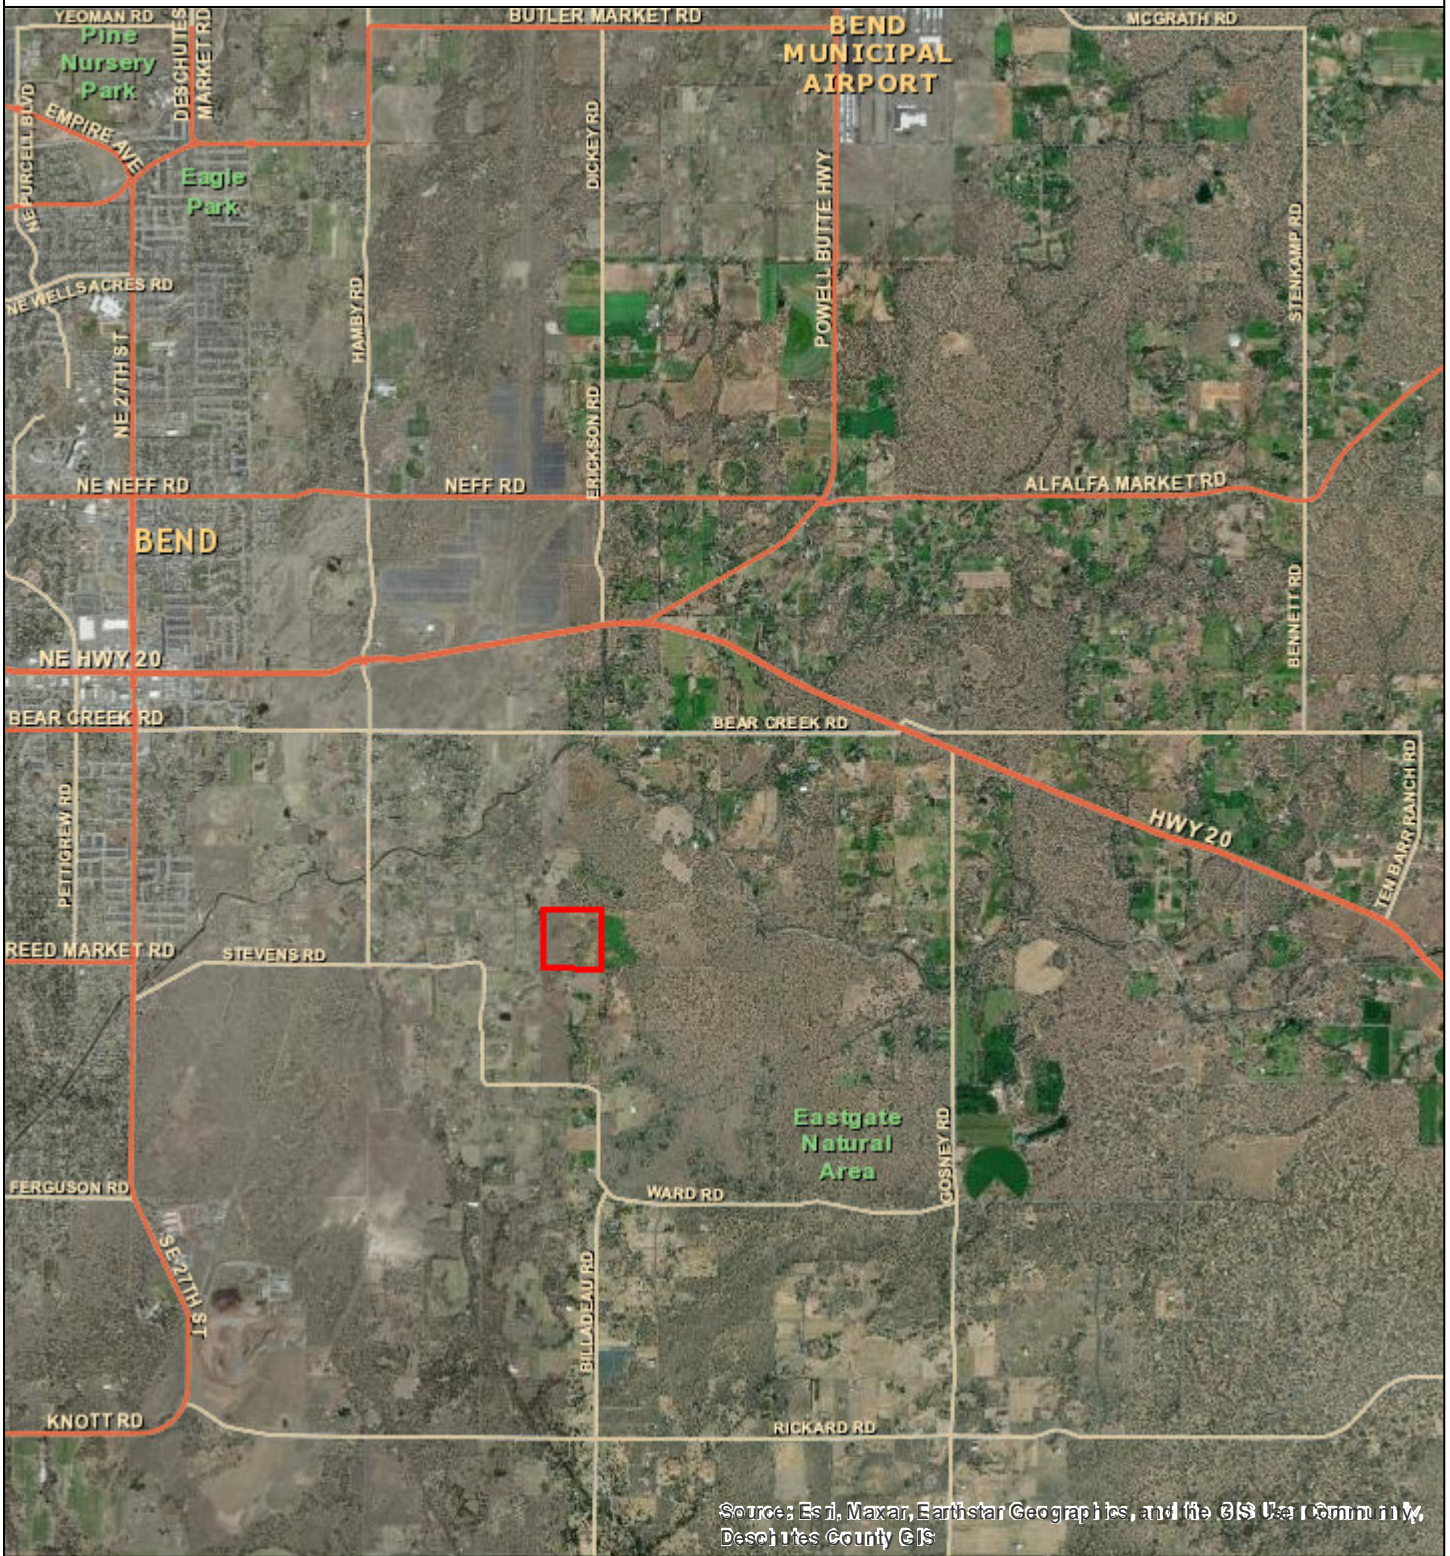

Land Use File #247-22-000792-PA, 793-ZC

21900 RASTOVICH RD, BEND, OR 97702

Source: Esri, Maxar, Earthstar Geographics, and the GIS User Community, Deschutes County GIS