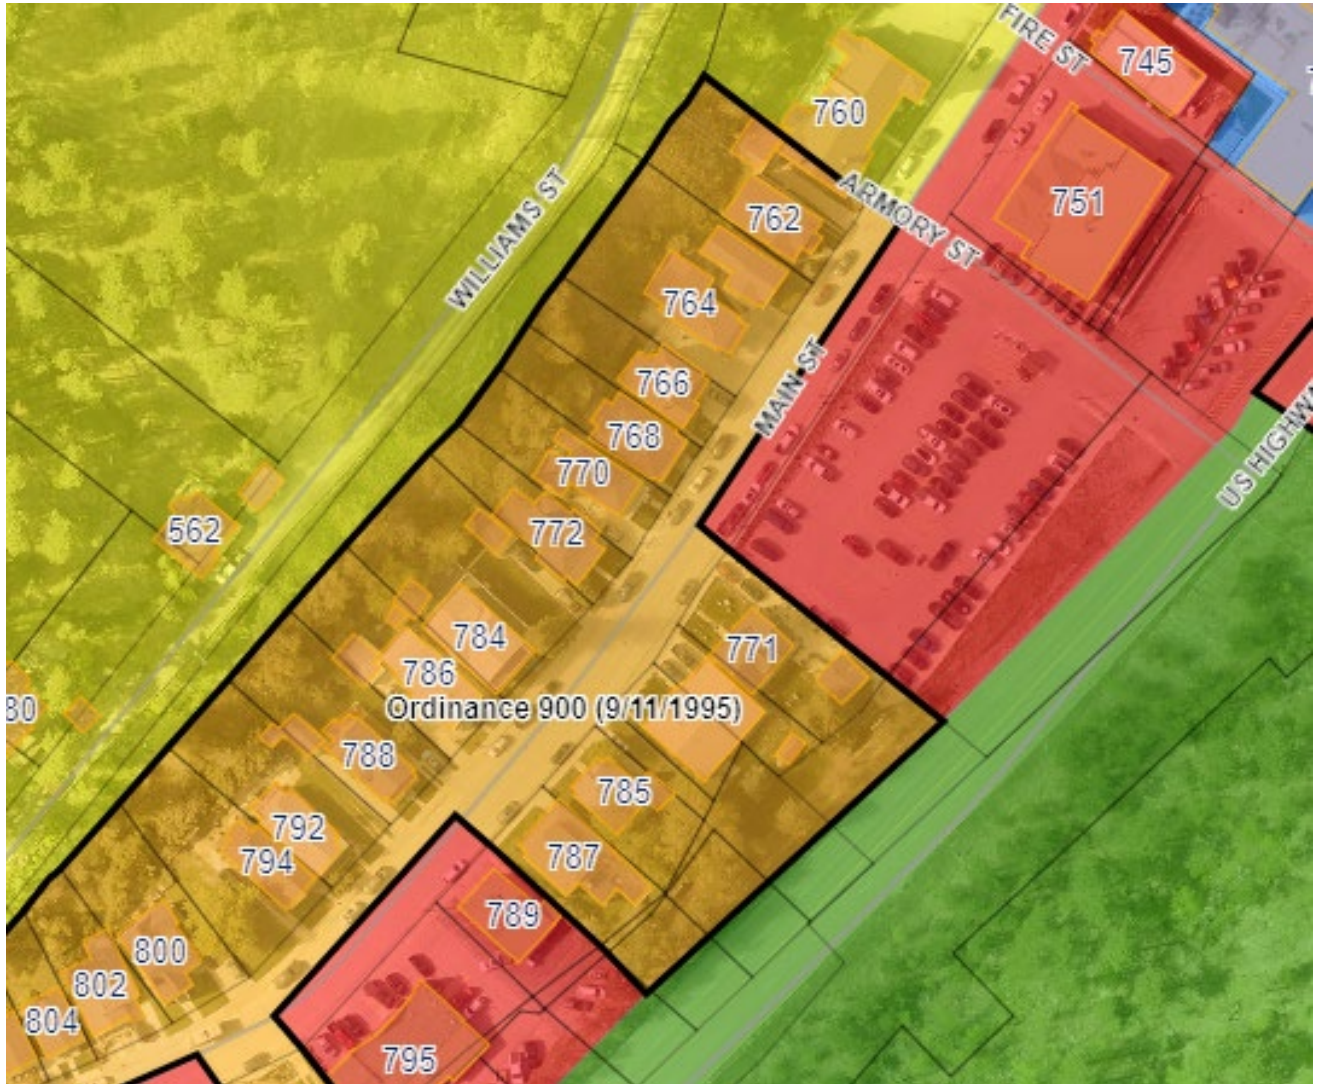

Aerial photo of 768 Main Street, Deadwood, SD 57732.

Map showing location of 768 Main Street, Deadwood, SD 57732.

Map showing locations of nearby Short-Term Rentals to 768 Main Street.

**Zoning map showing 768 Main Street, Deadwood, SD 57732**

### Zoning Legend

-  C1 - COMMERCIAL
-  CE - COMMERCIAL ENTERPRISE DISTRICT
-  CH - COMMERCIAL HIGHWAY
-  PF - PARK FOREST
-  PU - PUBLIC USE
-  PUD - PLANNED UNIT DEVELOPMENT
-  R1 - RESIDENTIAL
-  R2 - MULTI-FAMILY RESIDENTIAL