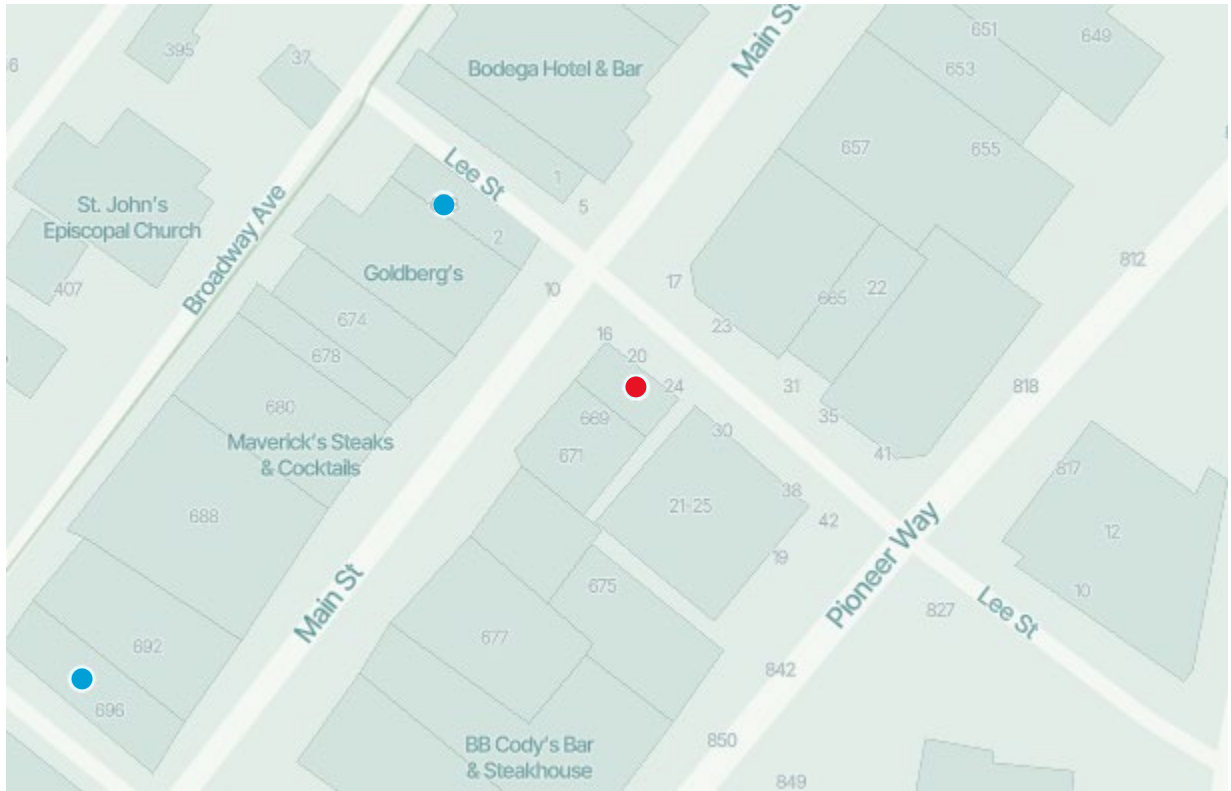

Aerial photo of 29 Lee Street, Deadwood, SD 57732.

Map showing location of 29 Lee Street, Deadwood, SD 57732

**Map showing locations of nearby Short-Term Rentals to 29 Lee Street**

**Zoning map showing 29 Lee Street, Deadwood, SD 57732**

### Zoning Legend

-  C1 - COMMERCIAL
-  CE - COMMERCIAL ENTERPRISE DISTRICT
-  CH - COMMERCIAL HIGHWAY
-  PF - PARK FOREST
-  PU - PUBLIC USE
-  PUD - PLANNED UNIT DEVELOPMENT
-  R1 - RESIDENTIAL
-  R2 - MULTI-FAMILY RESIDENTIAL