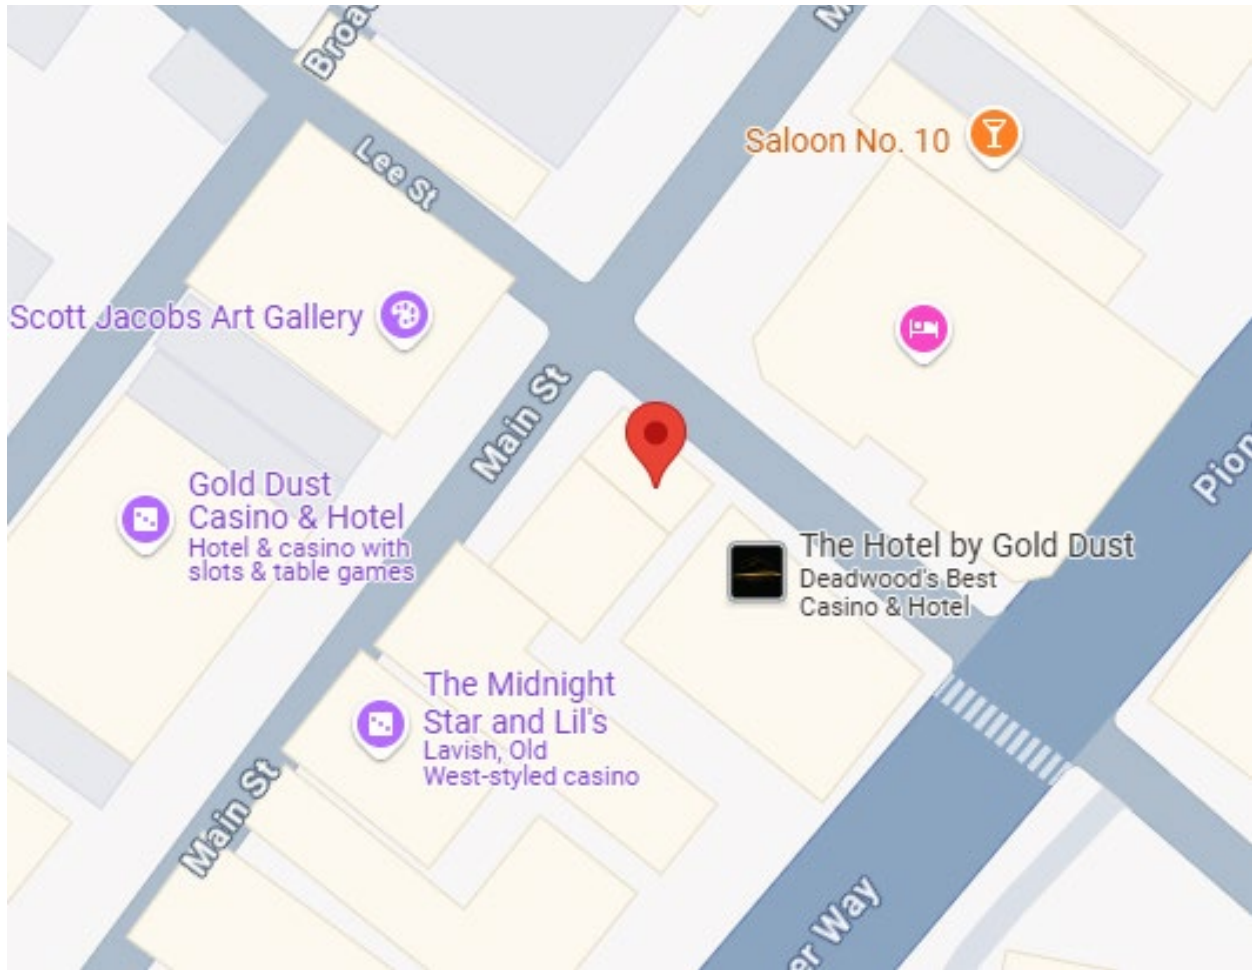

Aerial photo of 29 Lee Street, Deadwood, SD 57732.

Map showing location of 29 Lee Street, Deadwood, SD 57732

**Map showing locations of nearby Short-Term Rentals to 29 Lee Street**

**Zoning map showing 29 Lee Street, Deadwood, SD 57732**

### Zoning Legend

-  C1 - COMMERCIAL
-  CE - COMMERCIAL ENTERPRISE DISTRICT
-  CH - COMMERCIAL HIGHWAY
-  PF - PARK FOREST
-  PU - PUBLIC USE
-  PUD - PLANNED UNIT DEVELOPMENT
-  R1 - RESIDENTIAL
-  R2 - MULTI-FAMILY RESIDENTIAL