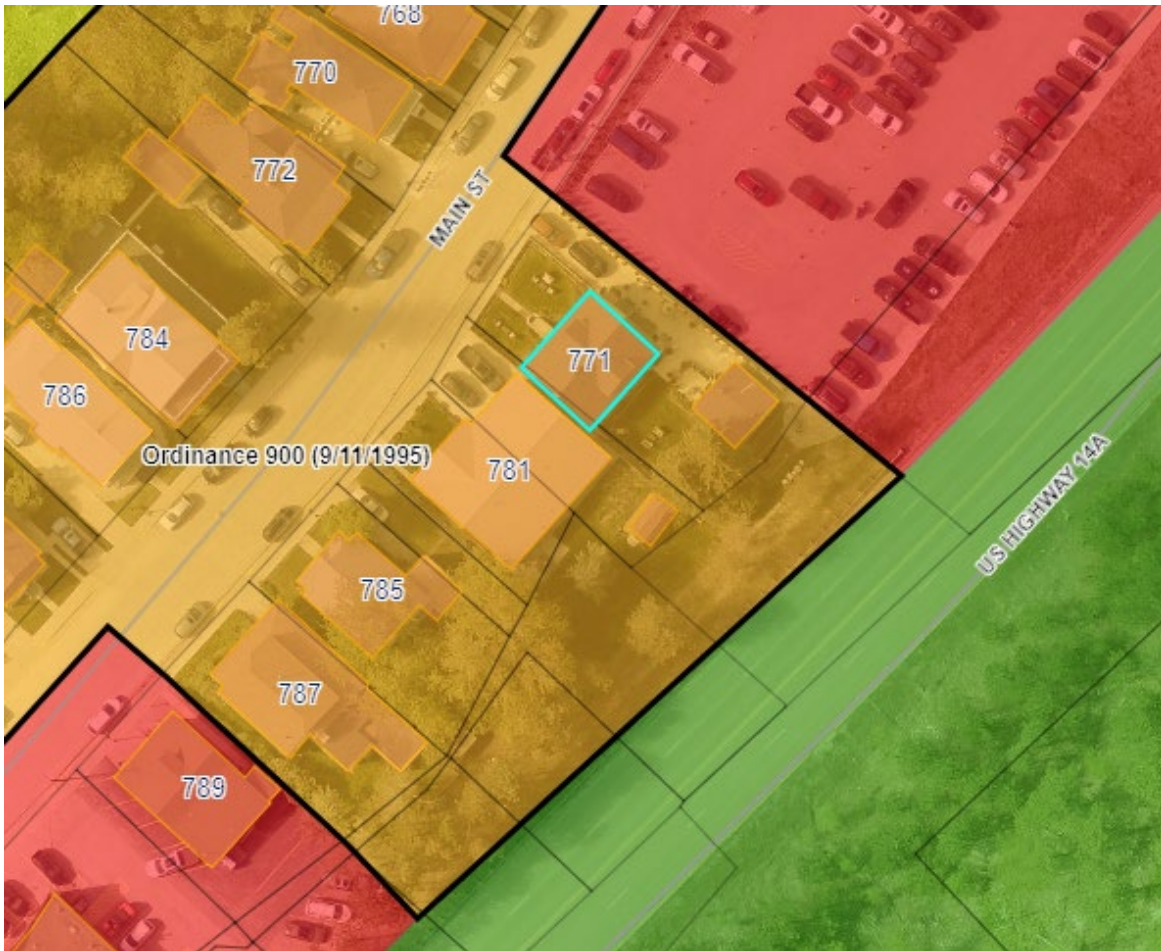

Aerial photo of 771 Main Street, Deadwood, SD 57732.

Map showing location of 771 Main Street, Deadwood, SD 57732

Map showing locations of nearby Short-Term Rentals to 771 Main Street

**Zoning map showing 771 Main Street, Deadwood, SD 57732**

### Zoning Legend

-  C1 - COMMERCIAL
-  CE - COMMERCIAL ENTERPRISE DISTRICT
-  CH - COMMERCIAL HIGHWAY
-  PF - PARK FOREST
-  PU - PUBLIC USE
-  PUD - PLANNED UNIT DEVELOPMENT
-  R1 - RESIDENTIAL
-  R2 - MULTI-FAMILY RESIDENTIAL