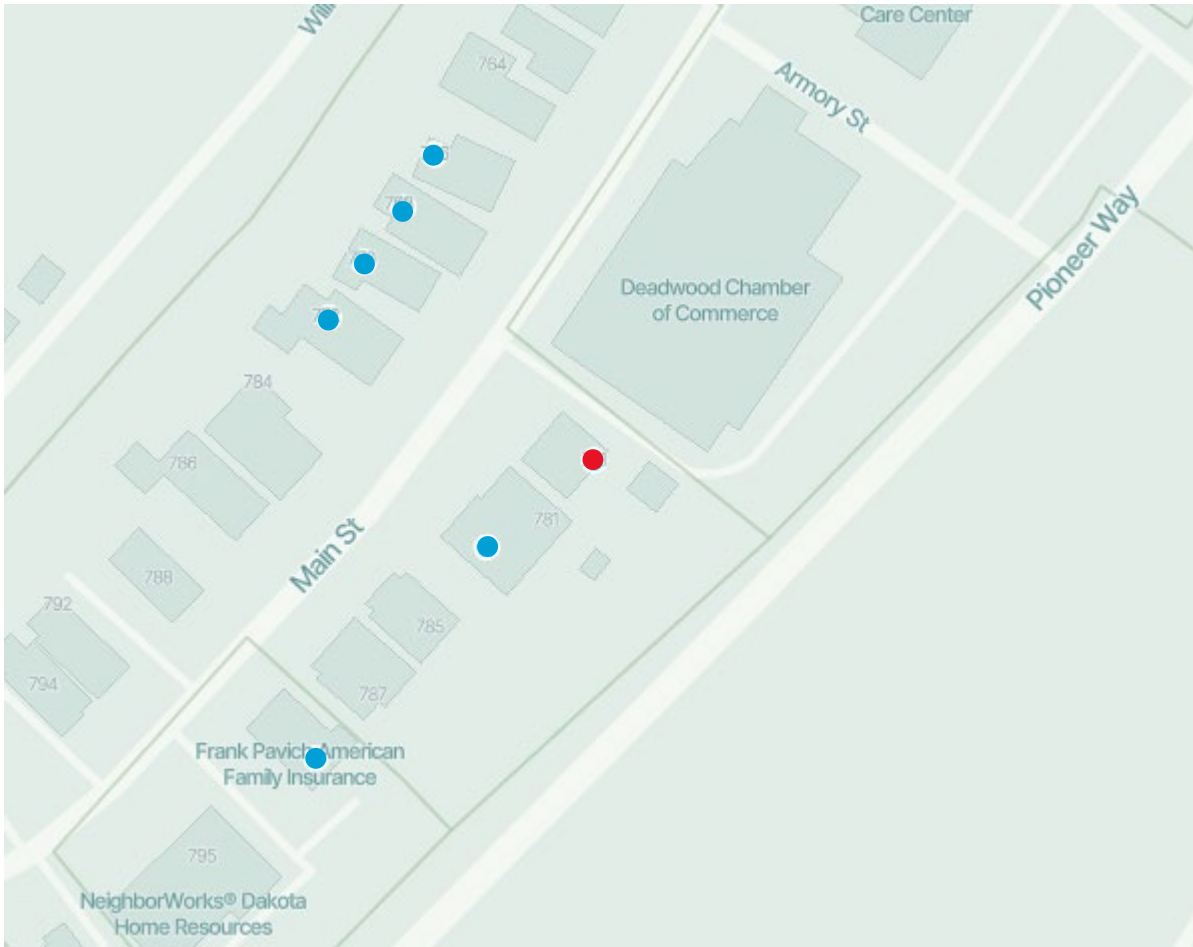

Aerial photo of 771 Main Street, Deadwood, SD 57732.

Map showing location of 771 Main Street, Deadwood, SD 57732

Map showing locations of nearby Short-Term Rentals to 771 Main Street

**Zoning map showing 771 Main Street, Deadwood, SD 57732**

### Zoning Legend

-  C1 - COMMERCIAL
-  CE - COMMERCIAL ENTERPRISE DISTRICT
-  CH - COMMERCIAL HIGHWAY
-  PF - PARK FOREST
-  PU - PUBLIC USE
-  PUD - PLANNED UNIT DEVELOPMENT
-  R1 - RESIDENTIAL
-  R2 - MULTI-FAMILY RESIDENTIAL