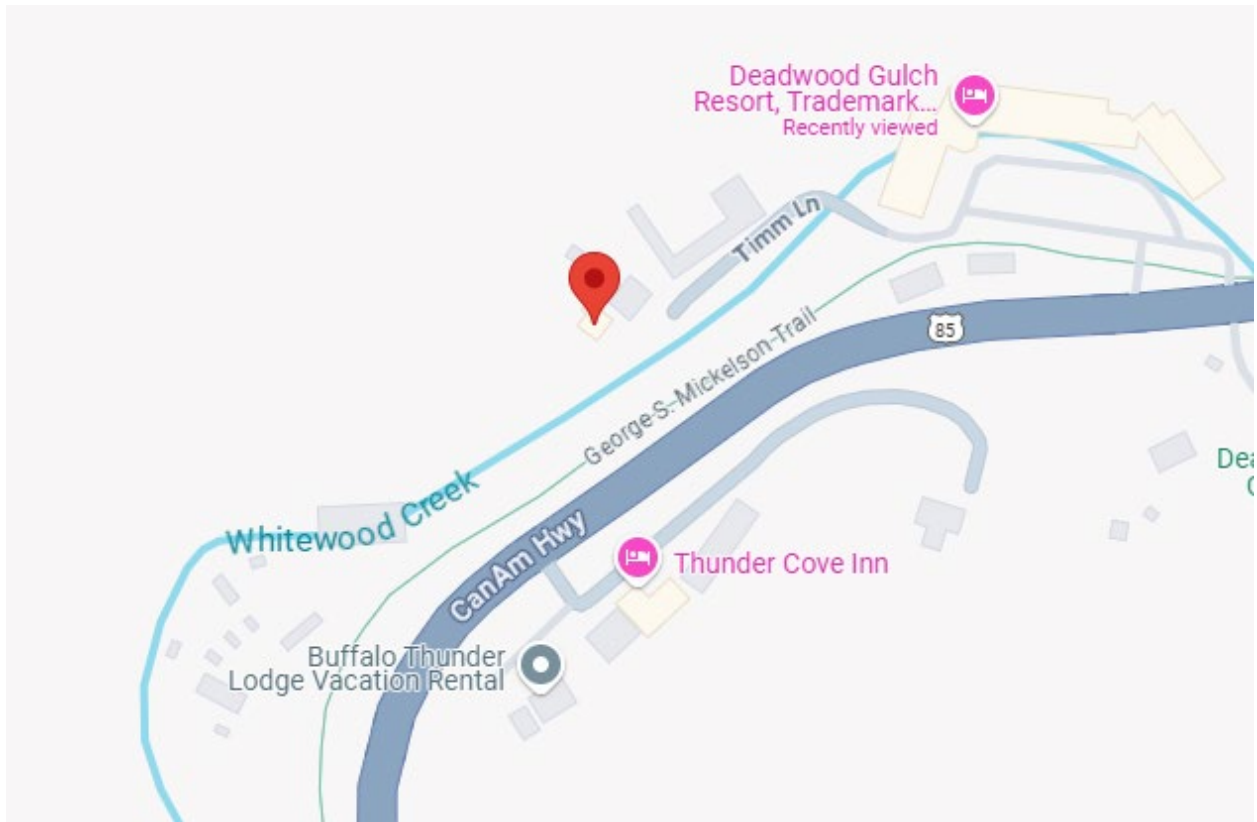

Aerial photo of 140 Timm Lane, Deadwood, SD 57732.

Map showing location of 140 Timm Lane, Deadwood, SD 57732

Map showing locations of nearby Short-Term Rentals to 140 Timm Lane.

Zoning map showing 140 Timm Lane, Deadwood, SD 57732

Zoning Legend

-  C1 - COMMERCIAL
-  CE - COMMERCIAL ENTERPRISE DISTRICT
-  CH - COMMERCIAL HIGHWAY
-  PF - PARK FOREST
-  PU - PUBLIC USE
-  PUD - PLANNED UNIT DEVELOPMENT
-  R1 - RESIDENTIAL
-  R2 - MULTI-FAMILY RESIDENTIAL