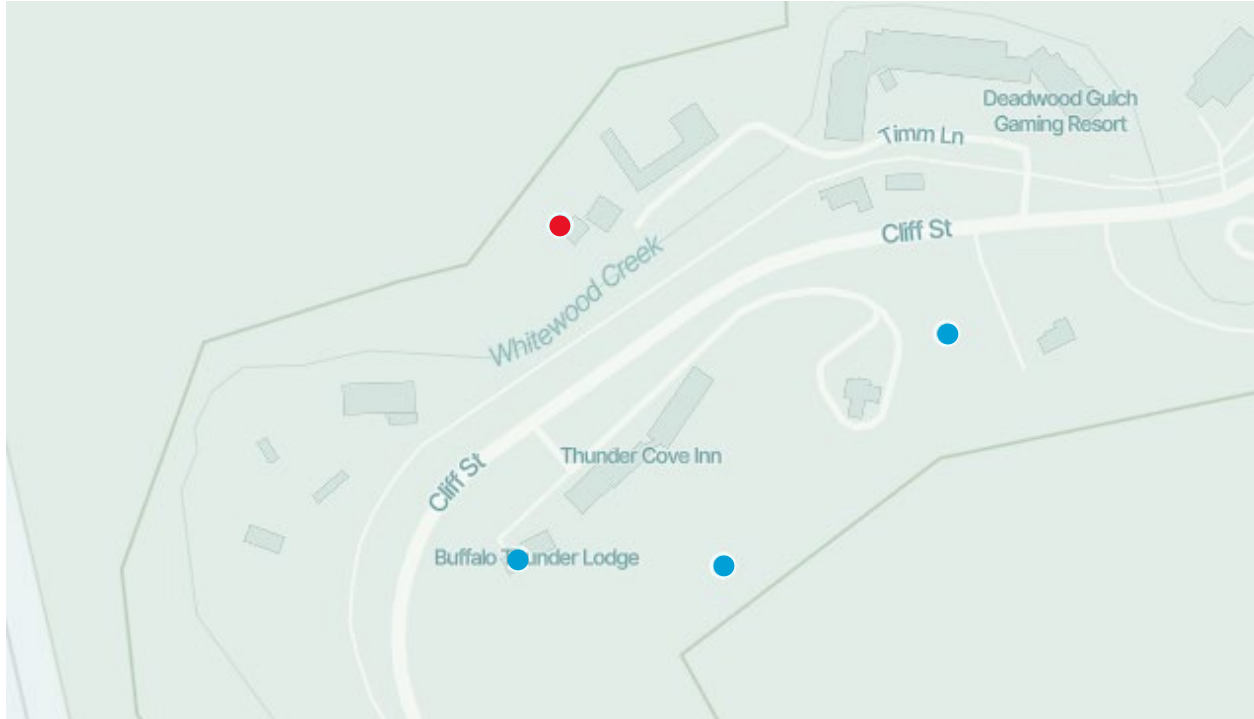

Aerial photo of 140 Timm Lane, Deadwood, SD 57732.

Map showing location of 140 Timm Lane, Deadwood, SD 57732

Map showing locations of nearby Short-Term Rentals to 140 Timm Lane.

Zoning map showing 140 Timm Lane, Deadwood, SD 57732

Zoning Legend

-  C1 - COMMERCIAL
-  CE - COMMERCIAL ENTERPRISE DISTRICT
-  CH - COMMERCIAL HIGHWAY
-  PF - PARK FOREST
-  PU - PUBLIC USE
-  PUD - PLANNED UNIT DEVELOPMENT
-  R1 - RESIDENTIAL
-  R2 - MULTI-FAMILY RESIDENTIAL