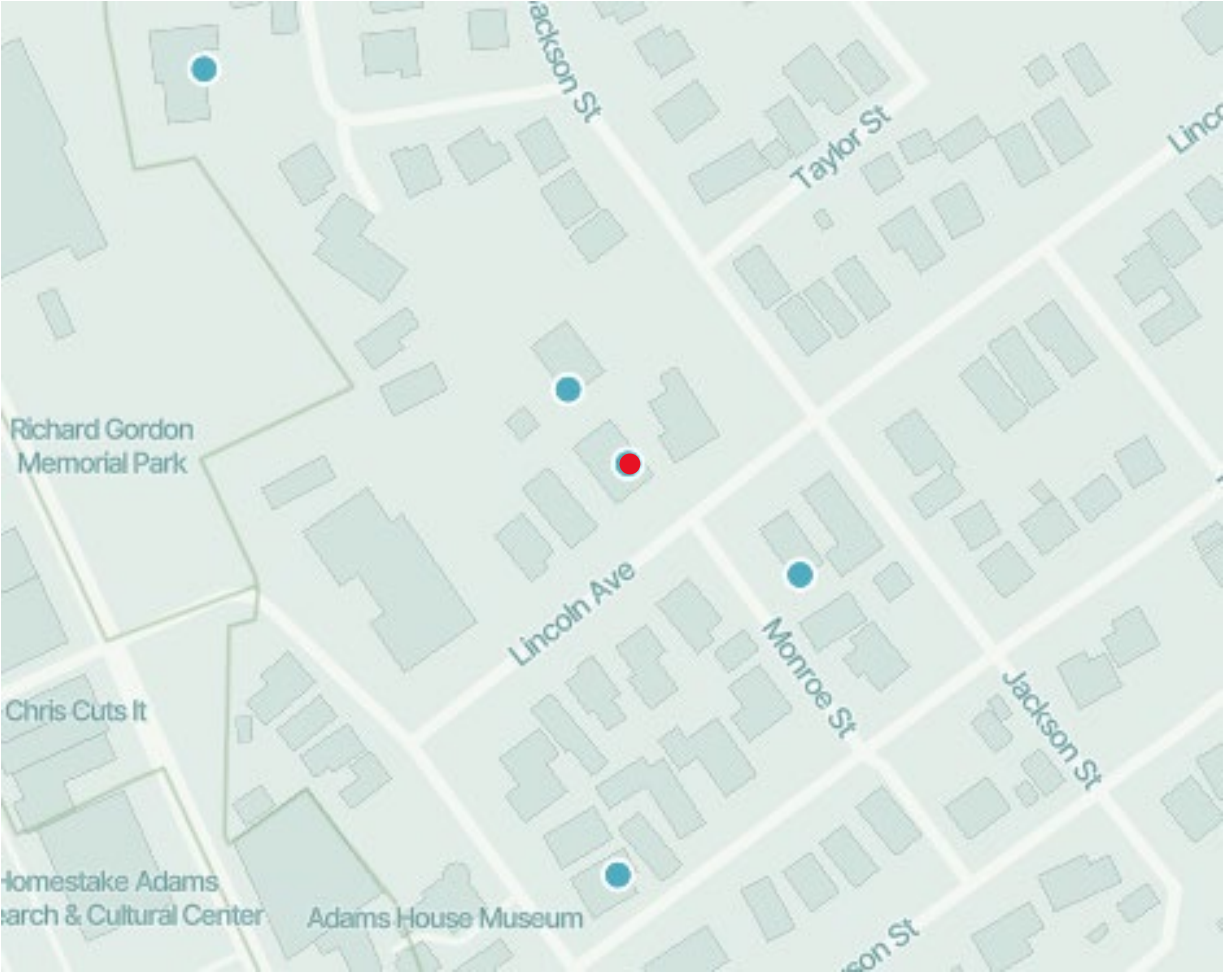

Aerial photo of 21 Lincoln Avenue, Deadwood, SD 57732.

Map showing location of 21 Lincoln Avenue, Deadwood, SD 57732

Map showing locations of nearby Short-Term Rentals to 21 Lincoln Avenue.

**Zoning map showing 21 Lincoln Avenue, Deadwood, SD 57732**

Zoning Legend

-  C1 - COMMERCIAL
-  CE - COMMERCIAL ENTERPRISE DISTRICT
-  CH - COMMERCIAL HIGHWAY
-  PF - PARK FOREST
-  PU - PUBLIC USE
-  PUD - PLANNED UNIT DEVELOPMENT
-  R1 - RESIDENTIAL
-  R2 - MULTI-FAMILY RESIDENTIAL