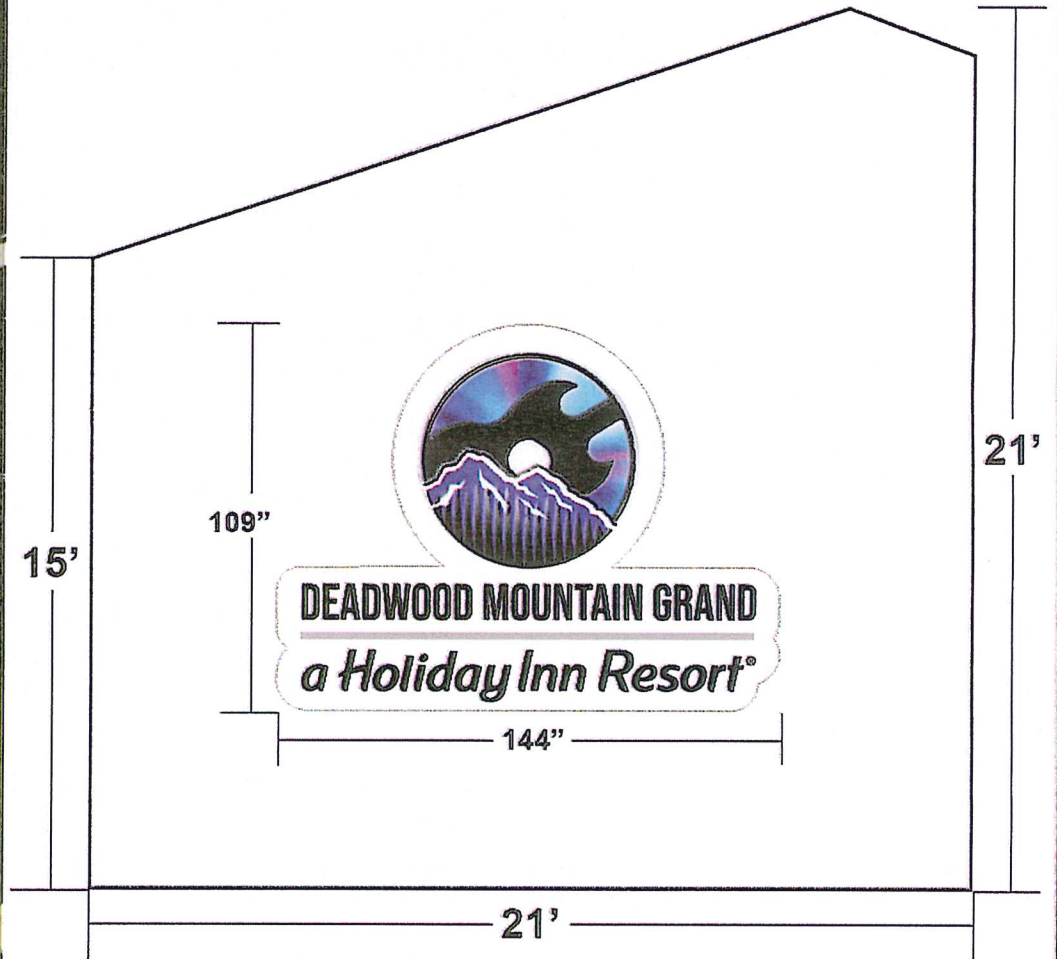

Location 2 - Patio by Stairs

Overall Size: 70" T x 96" W

Rails Behind Letters

8" **DEADWOOD MOUNTAIN GRAND**
5" *a Holiday Inn Resort®*

605-342-0481
Fax: 605-342-9474
1650 Samco Road
Rapid City, SD 57702

*Signing Rapid City
With Pride
Since 1928*
UL listed

Customer:
Deadwood Mountain
Grand

Drawn By:
Jonni
Date: 9/20/2021

Customer Signature: _____ Date: _____

Layout 4

9' x 12' Wall Sign

605-342-0481
 Fax: 605-342-9474
 1650 Samco Road
 Rapid City, SD 57702

*Signing Rapid City
 With Pride
 Since 1928*
 UL listed

Customer:
 Deadwood Mt
 Grand

Drawn By:
 Jonni
 Date: 9/28/2024

Customer Signature: _____ Date: _____