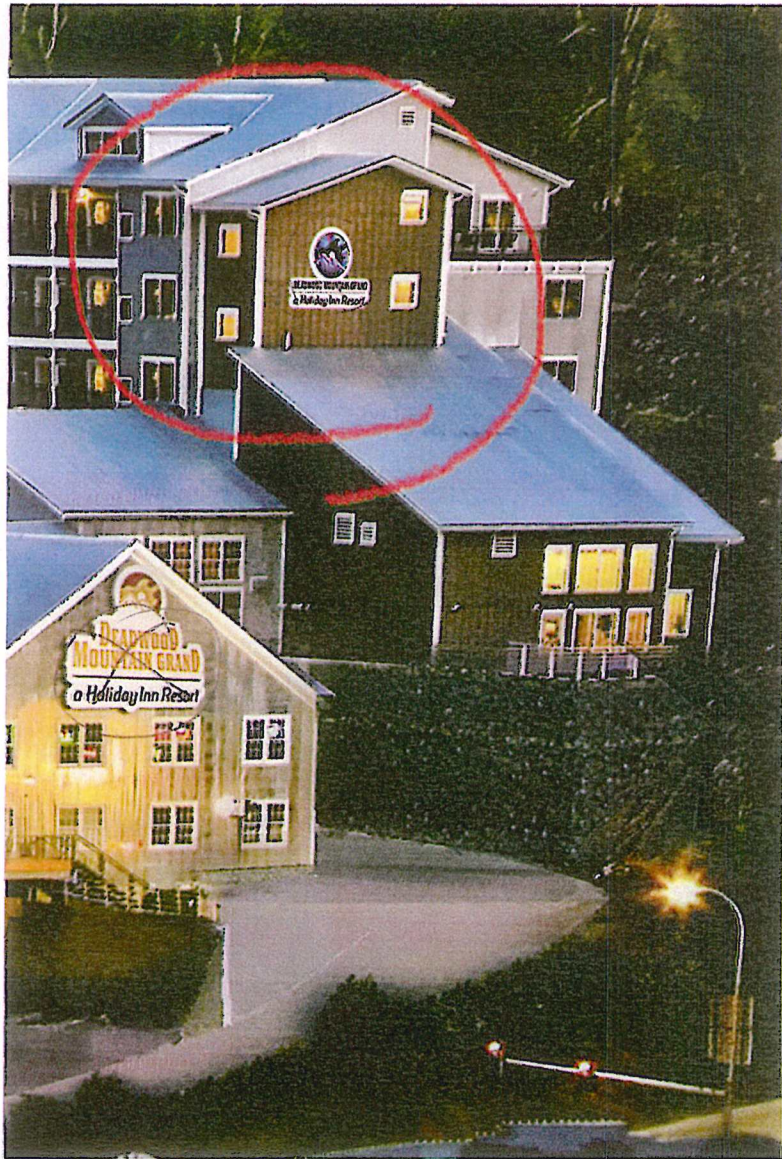

Location 2 - Patio by Stairs

Overall Size: 70" T x 96" W

Rails Behind Letters

8" **DEADWOOD MOUNTAIN GRAND**
5" *a Holiday Inn Resort®*

605-342-0481
Fax: 605-342-9474
1650 Samco Road
Rapid City, SD 57702

*Signing Rapid City
With Pride
Since 1928*
UL listed

Customer:
Deadwood Mountain
Grand

Drawn By:
Jonni
Date: 9/20/2021

Customer Signature: _____ Date: _____

Layout 4

9' x 12' Wall Sign

605-342-0481
 Fax: 605-342-9474
 1650 Samco Road
 Rapid City, SD 57702

*Signing Rapid City
 With Pride
 Since 1928*
 UL listed