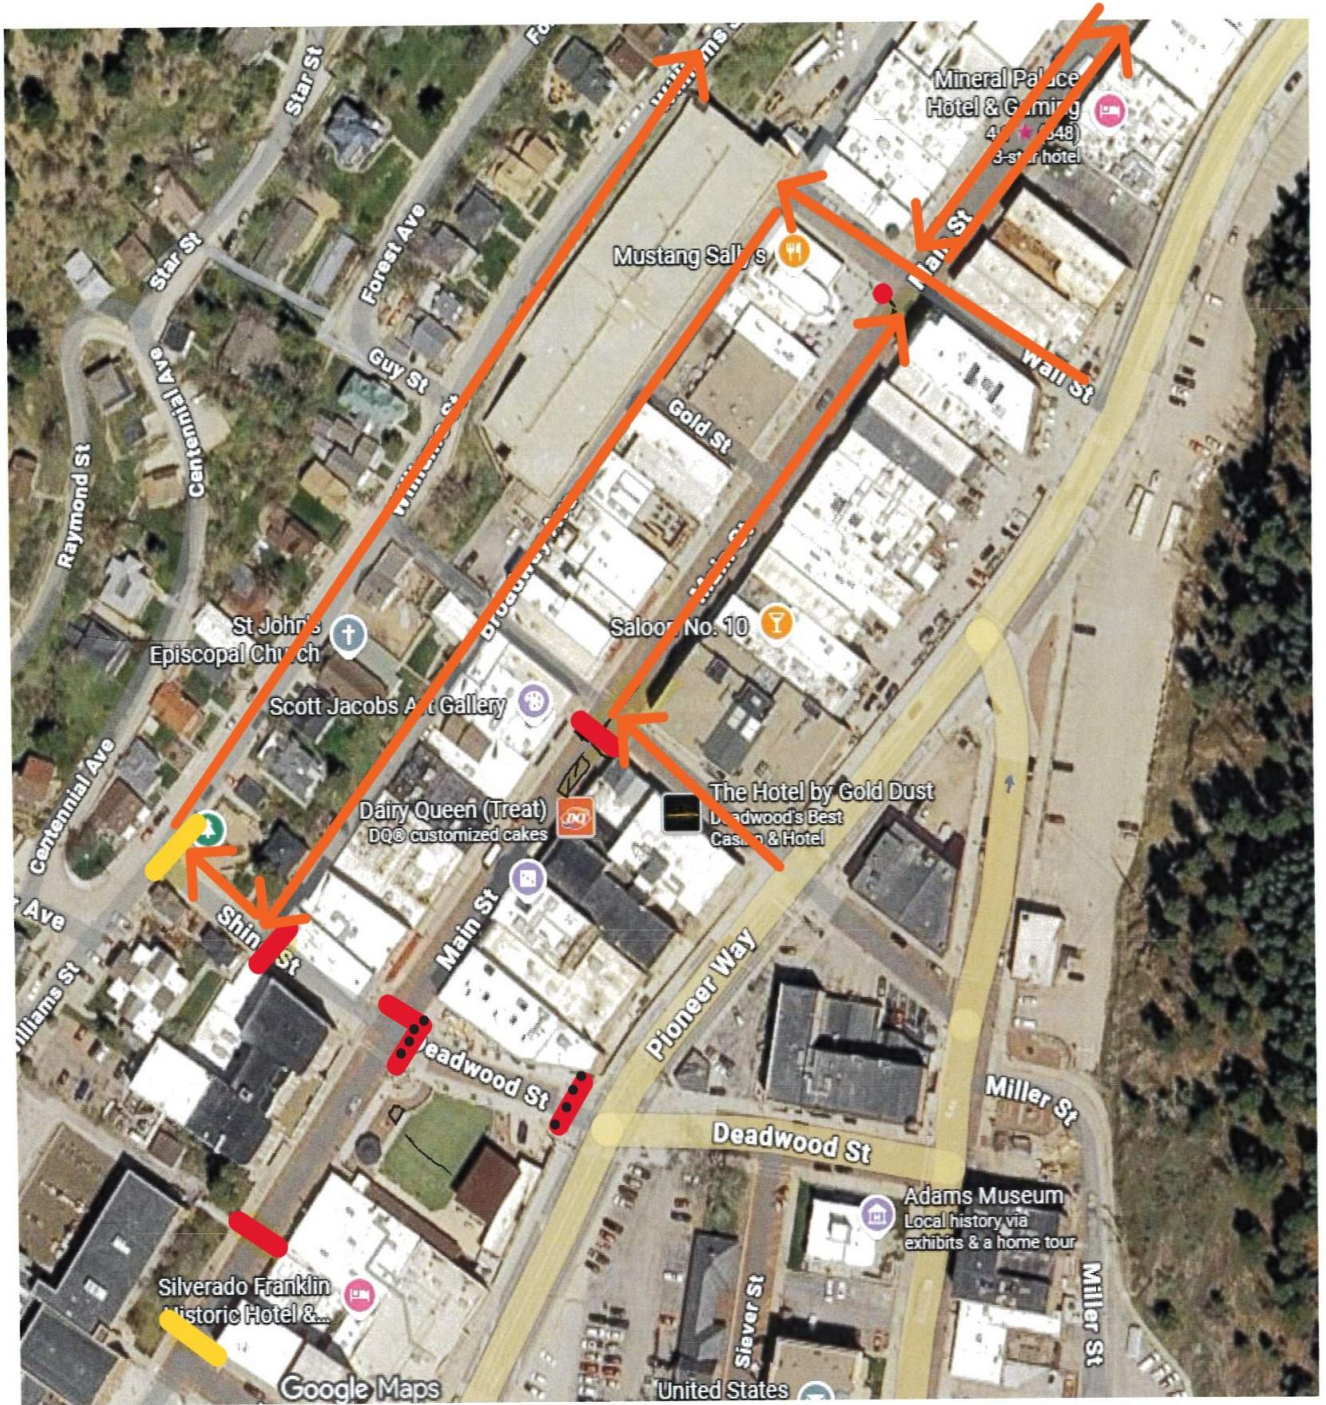

Deadwood Jam Street Closure Map

Yellow – Soft Closure

Red – Hard Closure