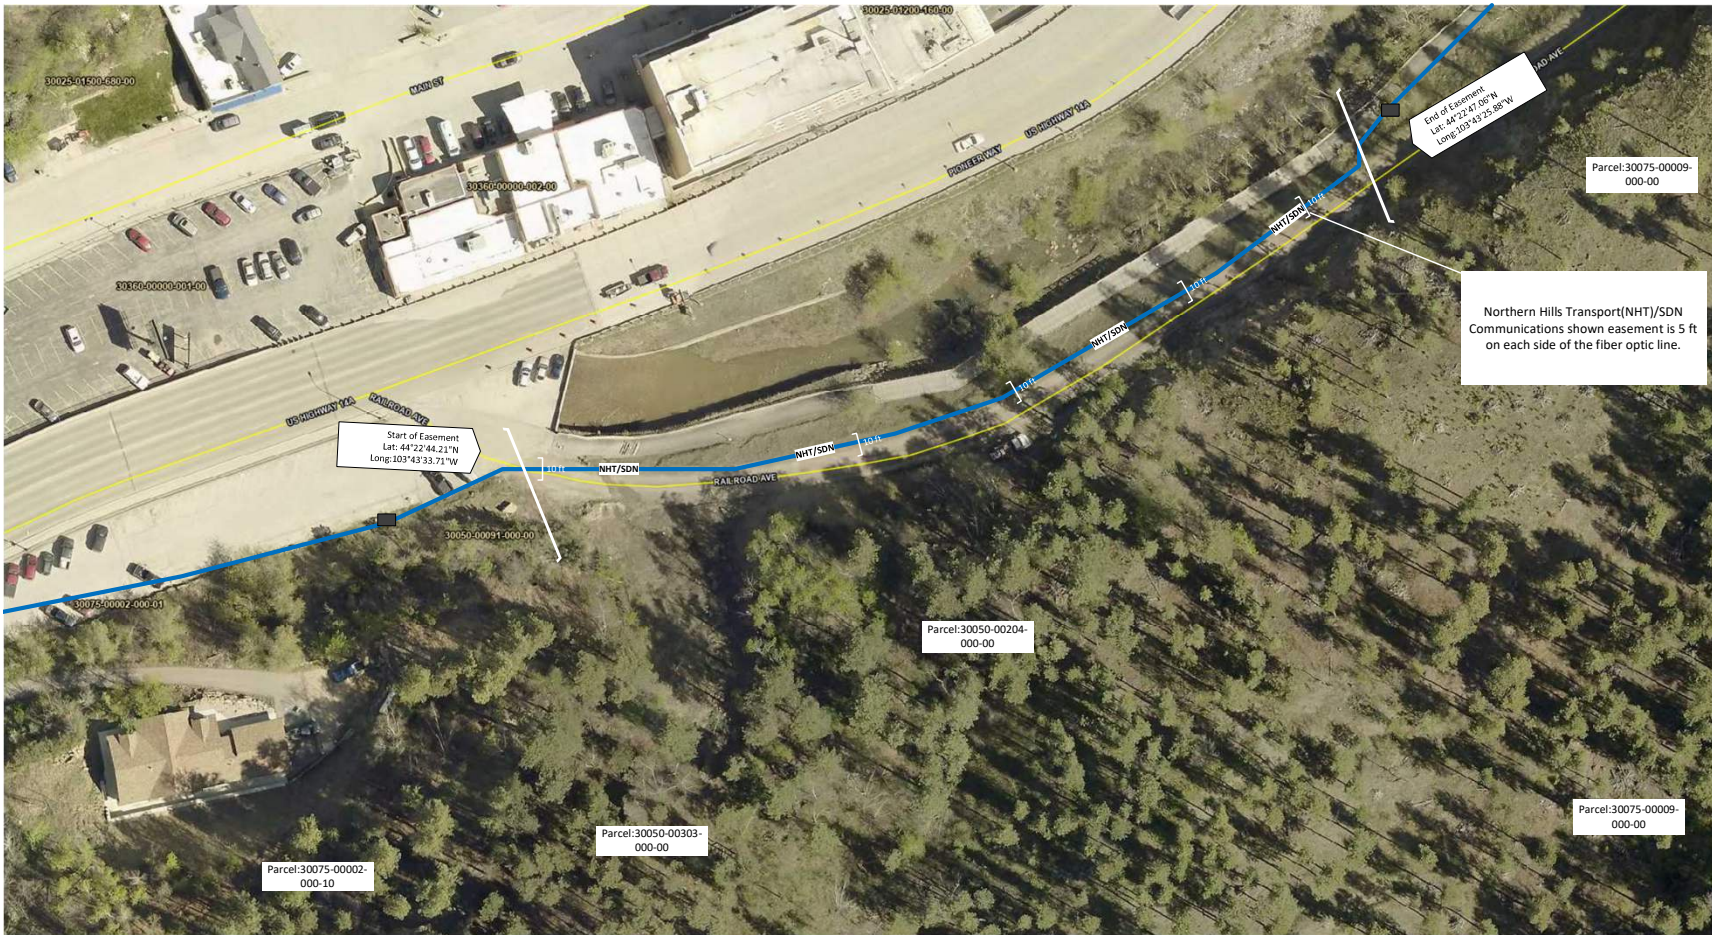

Exhibit A

Northern Hills Transport(NHT)/SDN Communications shown easement is 5 ft on each side of the fiber optic line.

SDN COMMUNICATIONS
the business simplification experts

LEGEND

- SDN --- SDN-Fiber Line Directional Bore
- Existing SDN Fiber Line
- Property Line
- Main Roads
- Existing Gas
- Existing Water
- Existing Storm
- Existing Sanitary
- Existing Electric
- Center Line Road
- (HH-1) Existing (Hand-Hole)
- HH-1 New Hand-Hole
- Found Property Pin/Corner