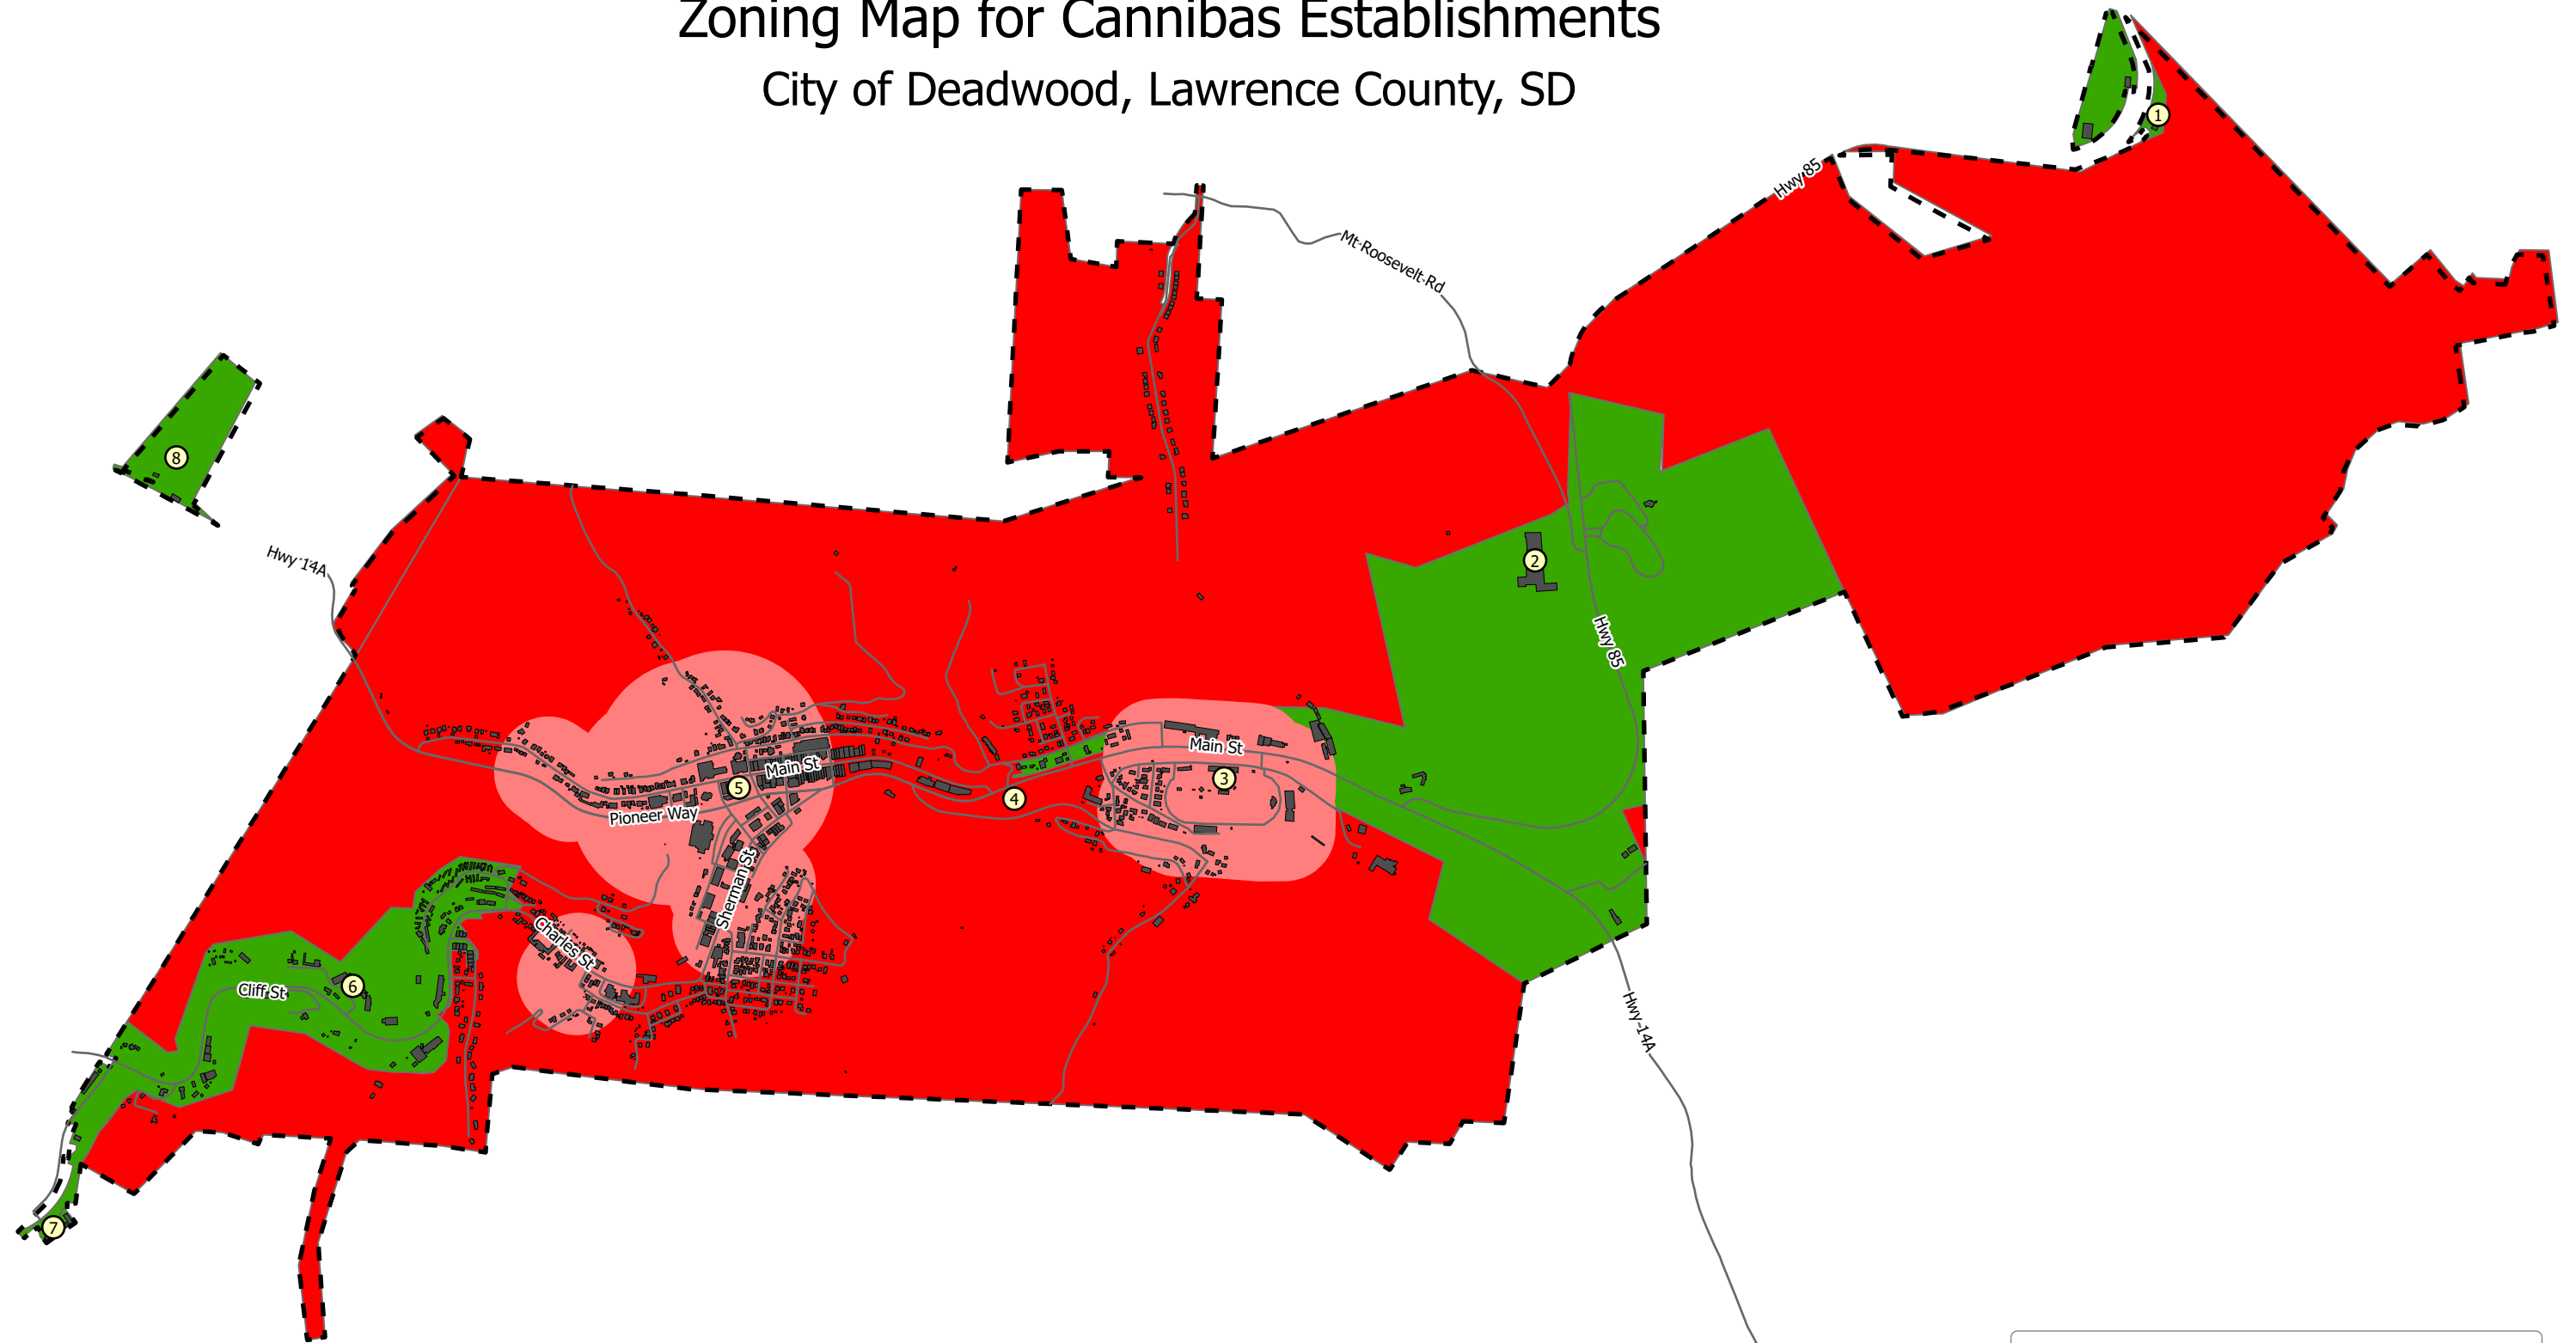

Zoning Map for Cannabis Establishments

City of Deadwood, Lawrence County, SD

Legend

- Roads
- - - Deadwood City Limits
- Buildings

Cannabis Regulation

- Requires State and City Licensing
- Cannabis Establishments Prohibited
- Cannabis Prohibited by State Statute and/or City Ordinance

Points of Reference:

- 1 - K&M Jewelers
- 2 - The Lodge
- 3 - Days of '76
- 4 - Deadwood Welcome Center
- 5 - Outlaw Square
- 6 - Deadwood Gulch
- 7 - Deadwood Outdoor Rentals
- 8 - Deadwood KOA