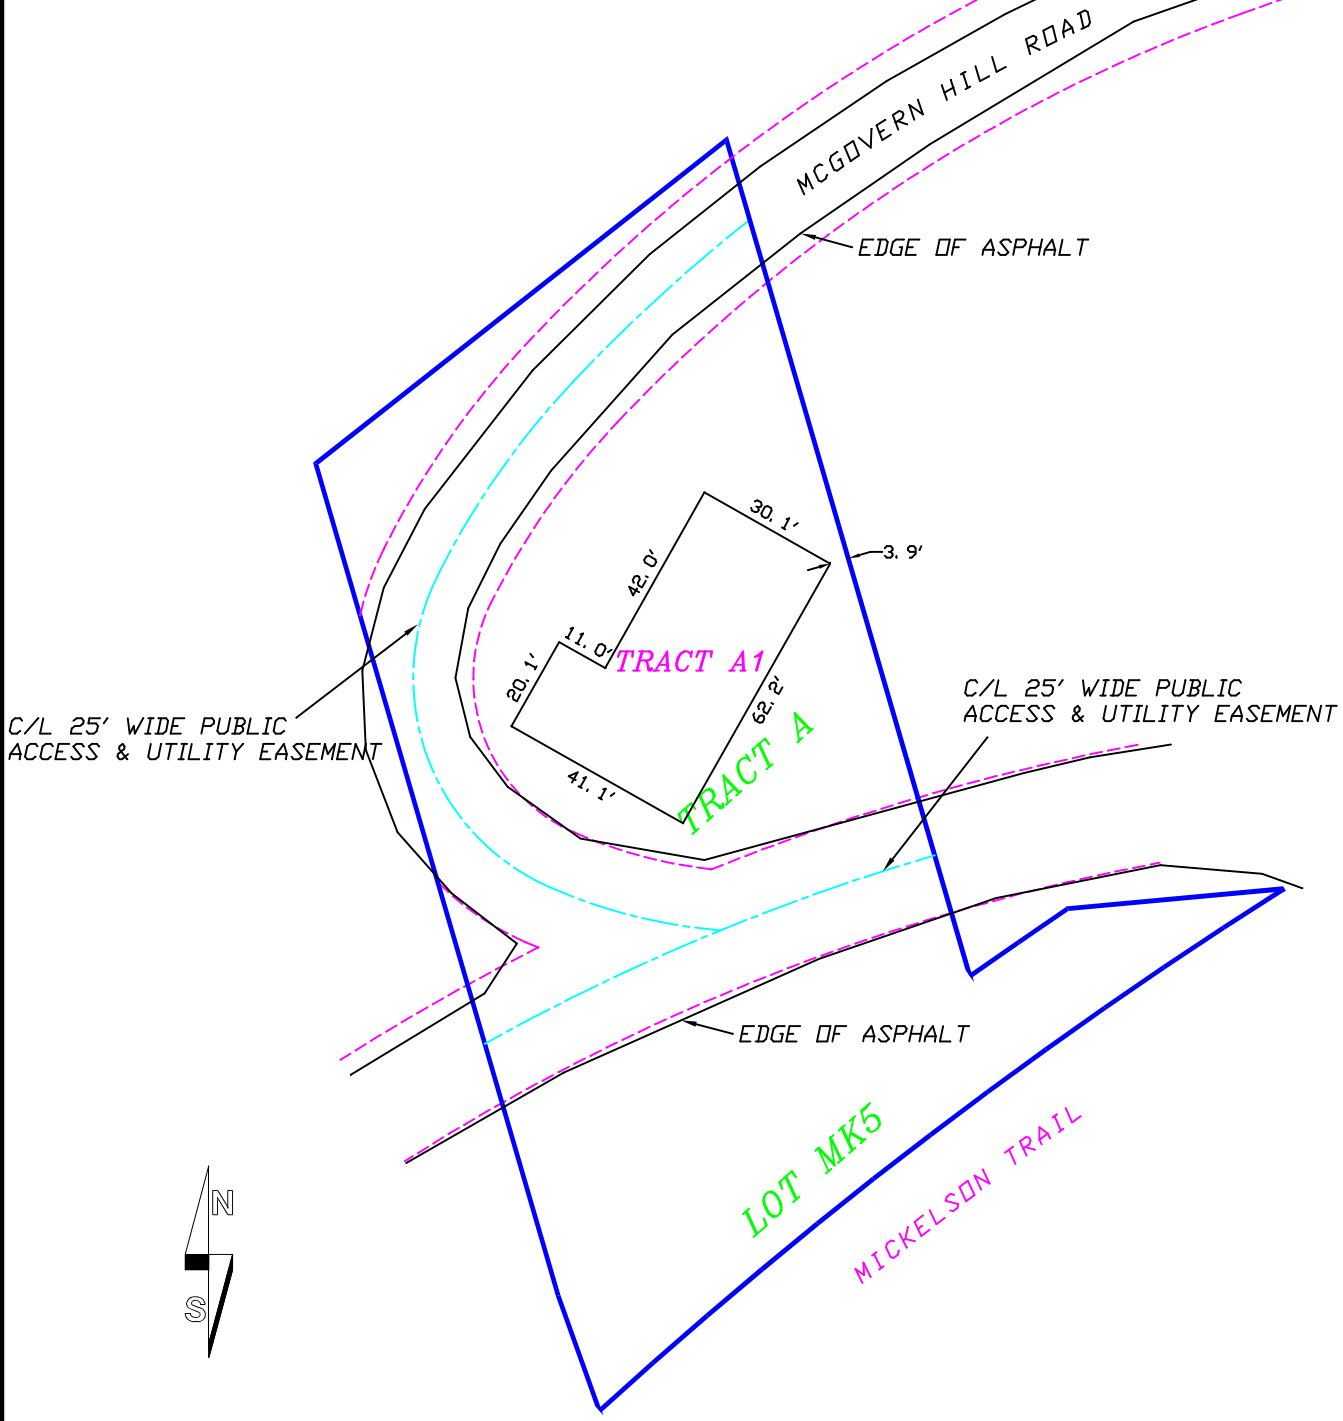

TRACT A1 OF M.S. 207
 FORMERLY TRACT A OF M.S. 207 AND LOT MK5 OF THE MICKELSON TRAIL
 CITY OF DEADWOOD, LAWRENCE COUNTY, SOUTH DAKOTA
 LOCATED IN THE NE¼ OF SECTION 27, T5N, R3E, B.H.M.

Prepared By:
PONDEROSA LAND SURVEYS, L.L.C.
 332A WEST MAIN ST.
 LEAD, SD 57754
 (605) 722-3840

Date:	2/22/2024
Drawn By:	L. D. Vrem
Project No.:	23-310
Dwg. No.:	23-310.dwg