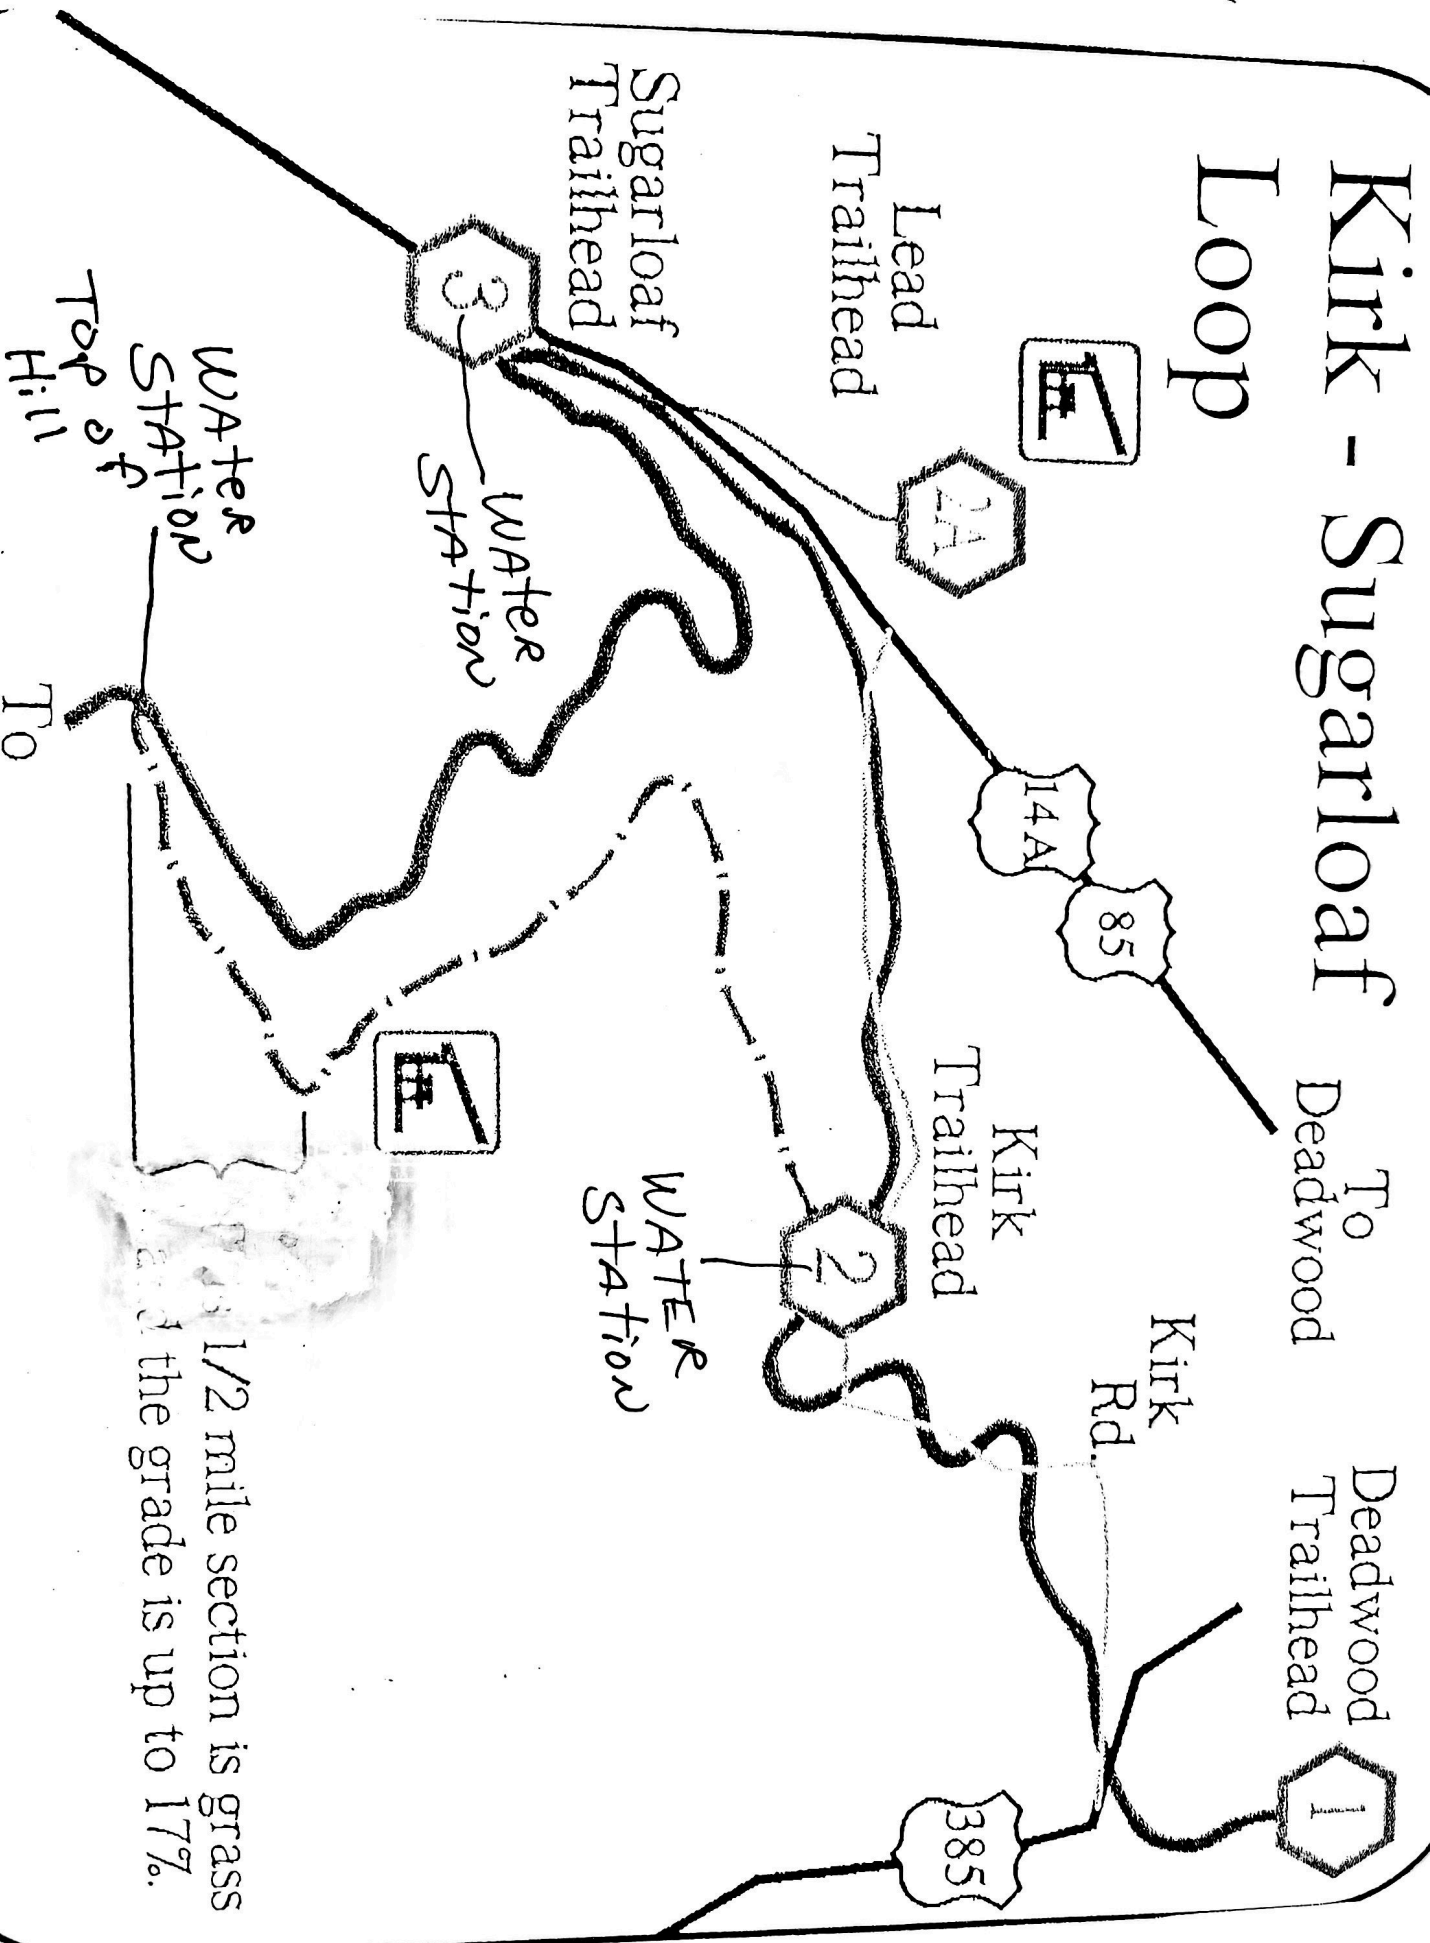

Kirk - Sugarloaf Loop

Loop

To Deadwood

Deadwood Trailhead

Kirk Rd.

Kirk Trailhead

Lead Trailhead

Sugarloaf Trailhead

WATER STATION

WATER STATION

1/2 mile section is grass and the grade is up to 17%.

WATER STATION
Top of Hill

To

Englewood Trailhead