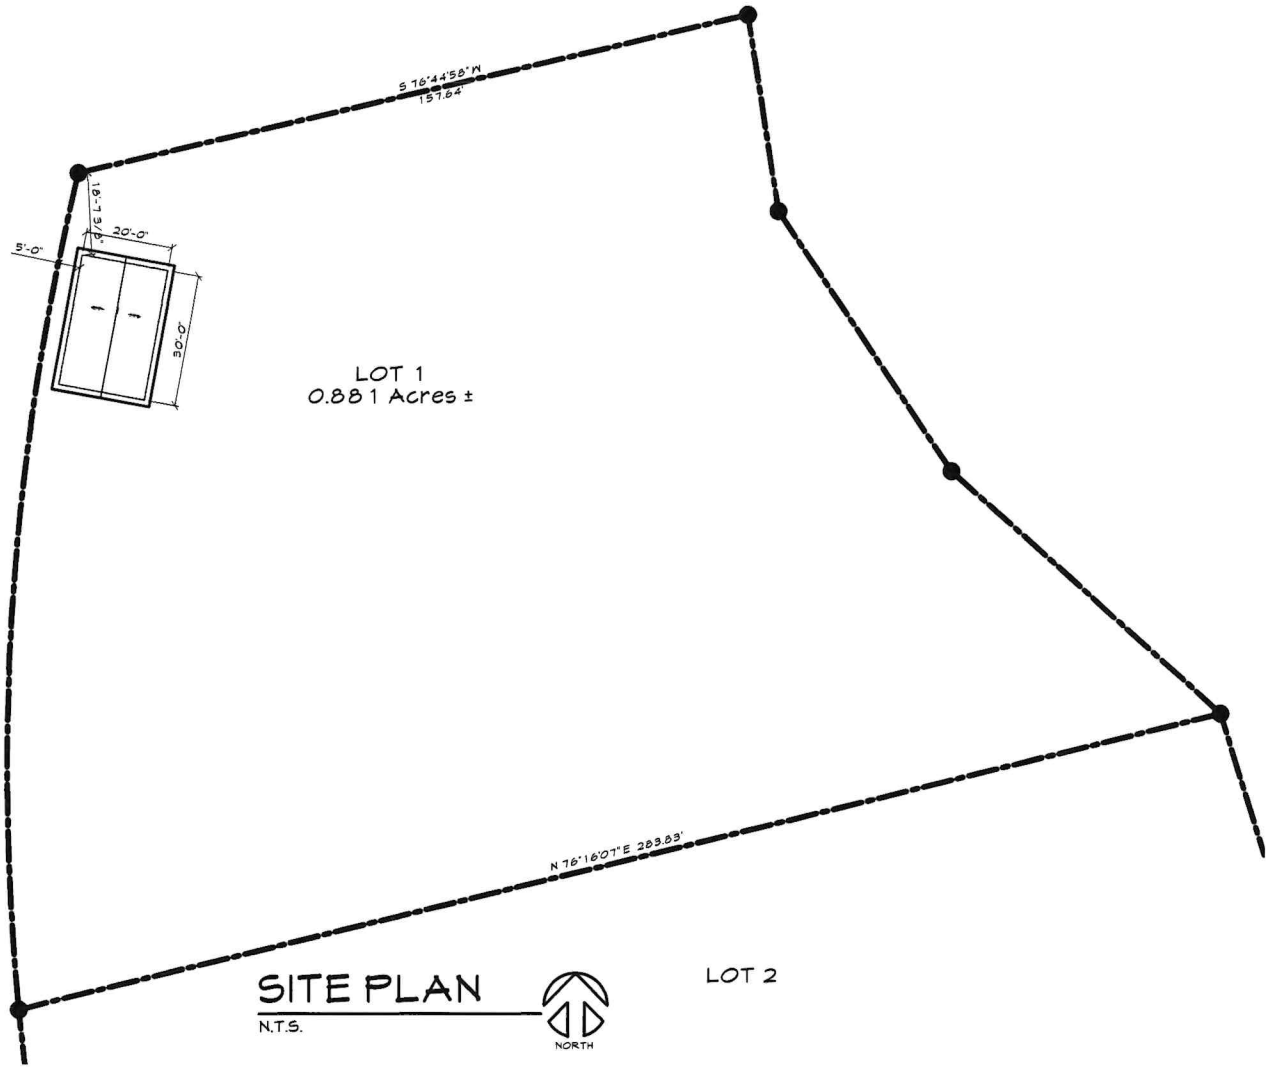

MYSTERY WAGON ROAD

LOT 1  
0.881 Acres ±

LOT 2

SITE PLAN  
N.T.S.